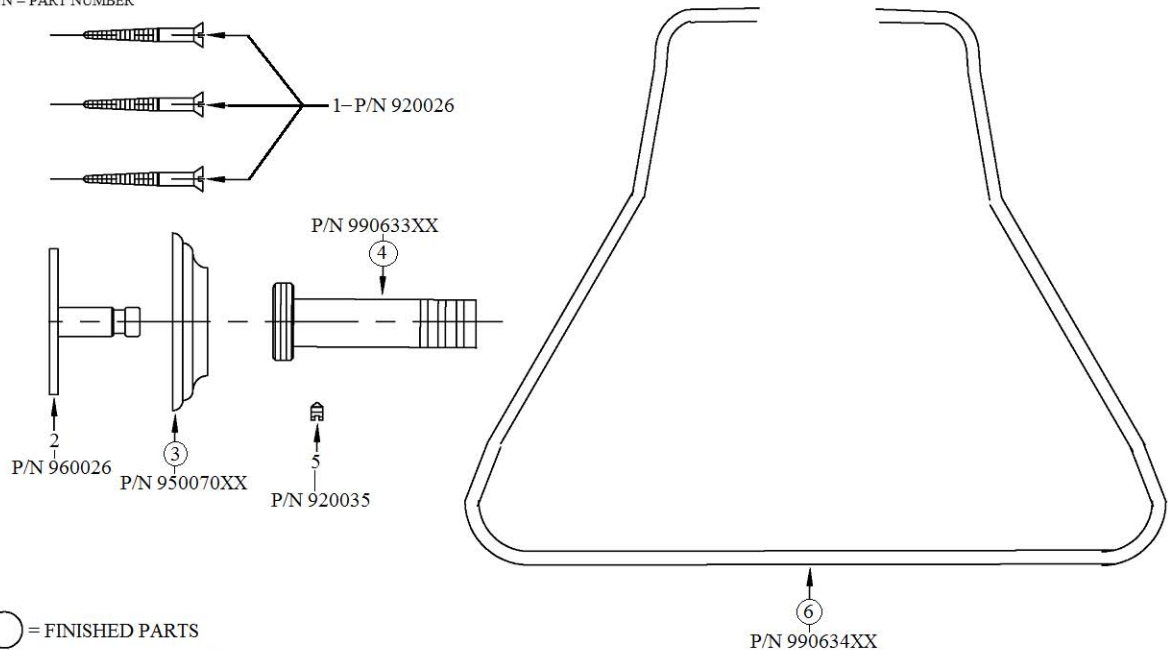

Part#

01
02
03
04
05
06

Description

Mounting Screw Kit
Mounting Plate
Escutcheon
Large Support
Set Screw
Large Oval Ring

Please follow example when ordering parts for ‘Lille’ Large Towel Ring

- To order part#03 – Escutcheon
 - 950070xx
- Please substitute finish number needed in place of **XX**

Herbeau[®]
L'Art du Sanitaire depuis 1857

2904 - 'Lille' Large Towel Ring

2904 - 'Lille' Large Towel Ring

*P/N = PART NUMBER

○ = FINISHED PARTS
XX = TWO DIGIT FINISH CODE