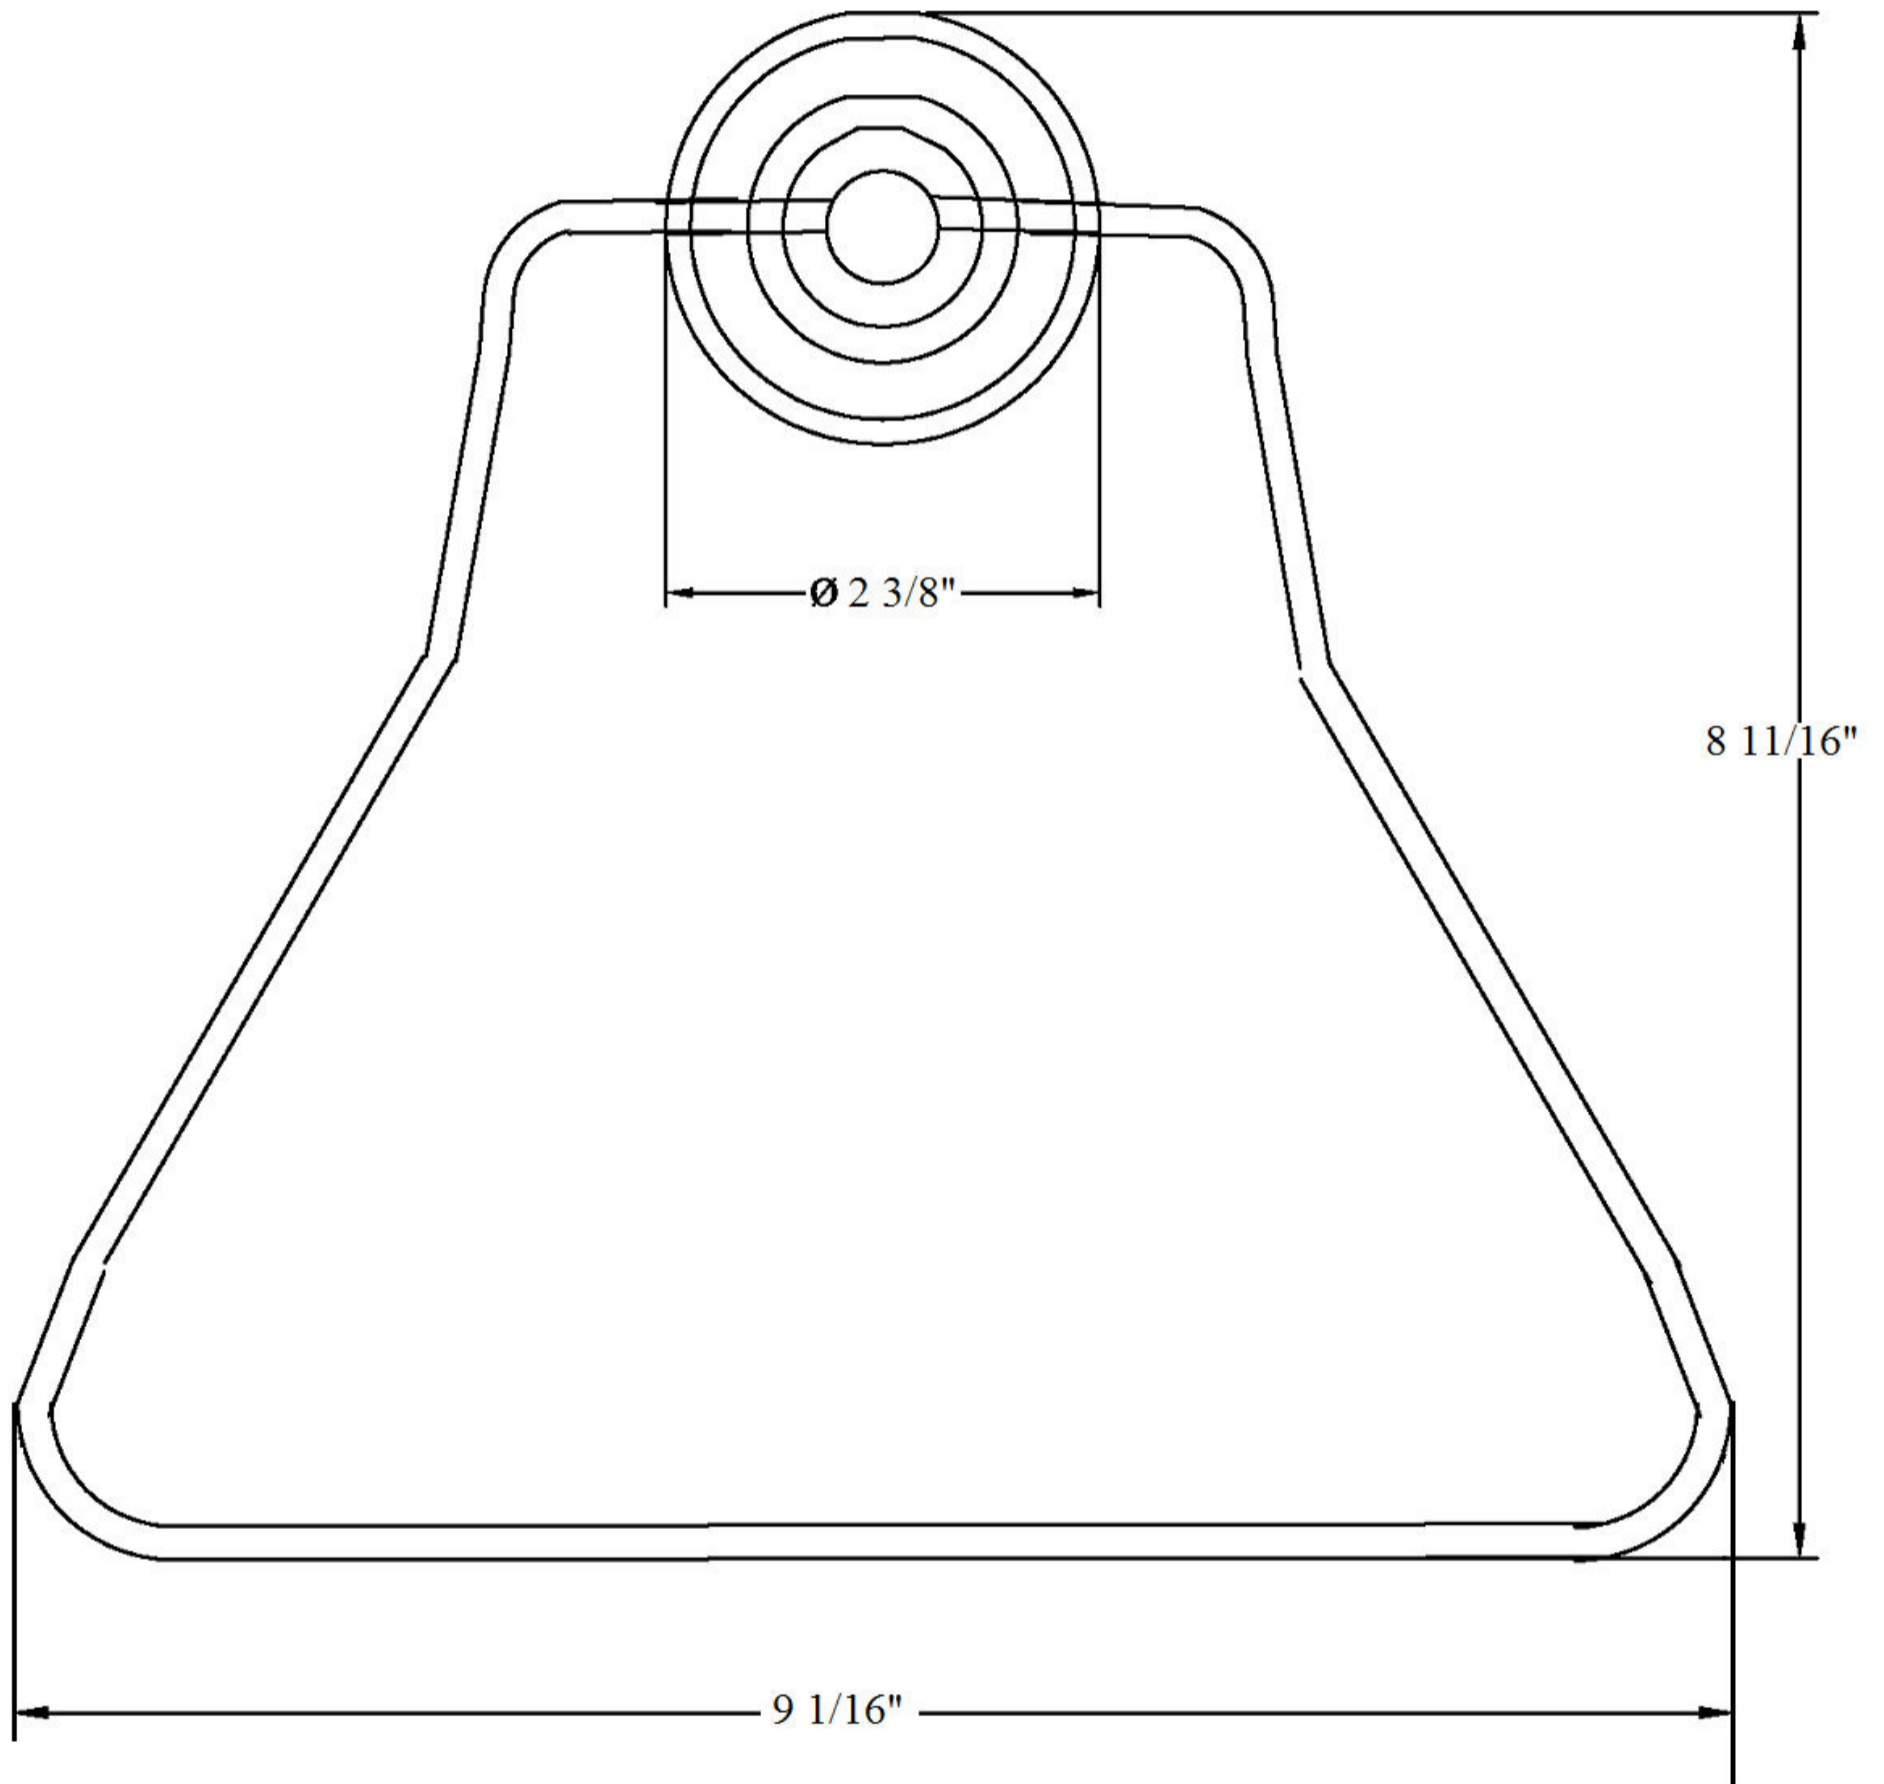

Part#

01
02
03
04
05
06

Description

Mounting Screw Kit
Mounting Plate
Escutcheon
Large Support
Set Screw
Large Oval Ring

Please follow example when ordering parts for ‘Lille’ Large Towel Ring

- To order part#03 – Escutcheon
 - 950070xx
- Please substitute finish number needed in place of **XX**

Herbeau[®]
L'Art du Sanitaire depuis 1857

2904 - 'Lille' Large Towel Ring

2904 - 'Lille' Large Towel Ring

*P/N = PART NUMBER

○ = FINISHED PARTS
XX = TWO DIGIT FINISH CODE