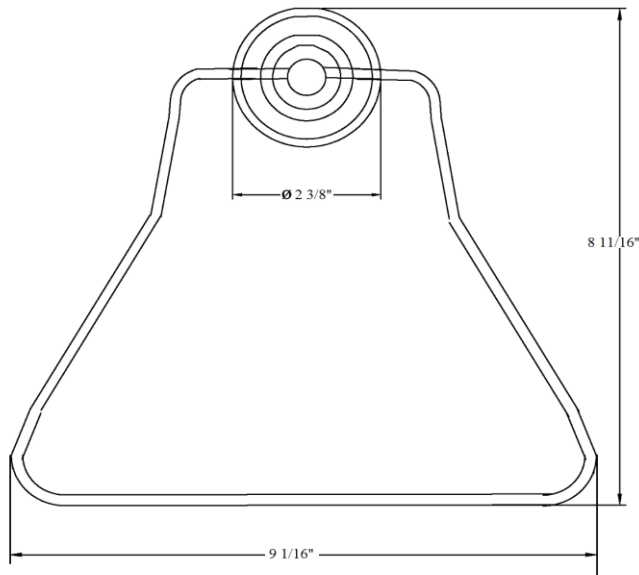

2904 – ‘Lille’ Large Towel Ring

Technical Information

- Available finishes are French Weathered Brass (47), Polished Chrome (48), SoliBrass (49), Lacquered Matte Black Nickel (50), Old Gold (52), Old Silver (53), Polished Brass (55), Polished Nickel (56), Brushed Nickel (57), Satin Nickel (60), Antique Lacquered Copper (67), Antique Lacquered Brass (68), Weathered Brass (70), Lacquered Polished Black Nickel (71) and Lacquered Polished Copper (80).
- Please See Cleaning Instructions: <http://herbeau.com/CleaningAll.pdf> For Finish Care and Maintenance Information.

Part#

01
02
03
04
05
06

Description

Mounting Screw Kit
Mounting Plate
Escutcheon
Large Support
Set Screw
Large Oval Ring

Please follow example when ordering parts for ‘Lille’ Large Towel Ring

- To order part#03 – Escutcheon
  - 950070xx
- Please substitute finish number needed in place of **XX**

Herbeau®
L'Art du Sanitaire depuis 1857