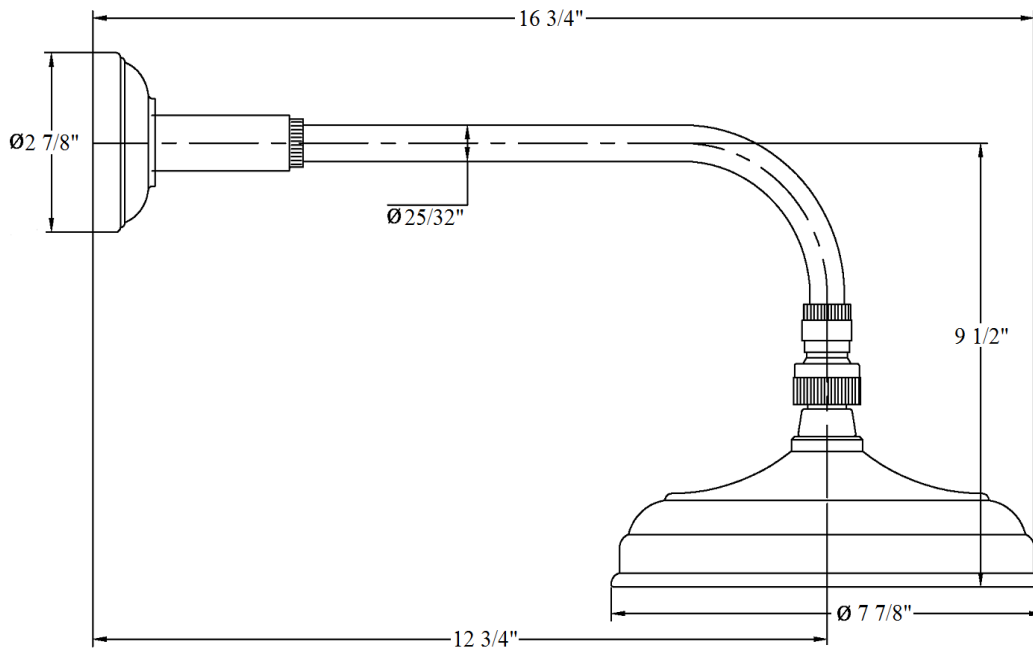

2865 – ‘Lille’ Adjustable Showerhead, Arm & Flange

Technical Information

- Maximum flow rate is 1.8 GPM with new low flow restrictor.
- 1/2" female connection.
- Available finishes are French Weathered Brass (47), Polished Chrome (48), SoliBrass (49), Lacquered Matte Black Nickel (50), Old Gold (52), Old Silver (53), Polished Brass (55), Polished Nickel (56), Brushed Nickel (57), Satin Nickel (60), Antique Lacquered Copper (67), Antique Lacquered Brass (68), Weathered Brass (70), Lacquered Polished Black Nickel (71) and Lacquered Polished Copper (80).
- Please See Cleaning Instructions: <http://herbeau.com/CleaningAll.pdf> For Finish Care and Maintenance Information.

Part#

Description

| | |
|----|---------------------|
| 01 | Wall Flange |
| 02 | Rubber O-Ring |
| 03 | Arm |
| 04 | Head Swivel Kit |
| 05 | 1/2" Washer |
| 06 | Low Flow Restrictor |
| 07 | 8" Shower Head |

Please follow example when ordering parts for ‘Lille’ Showerhead

- To order part#01 – Wall Flange

○ 950116xx

- Please substitute finish number needed in place of **xx**

Herbeau[®]
L'Art du Sanitaire depuis 1857

2865 - 'Lille' Adjustable Showerhead, Arm & Flange

2865 - 'Lille' Adjustable Showerhead, Arm & Flange

*P/N = PART NUMBER

○ = FINISHED PARTS
XX = TWO DIGIT FINISH CODE