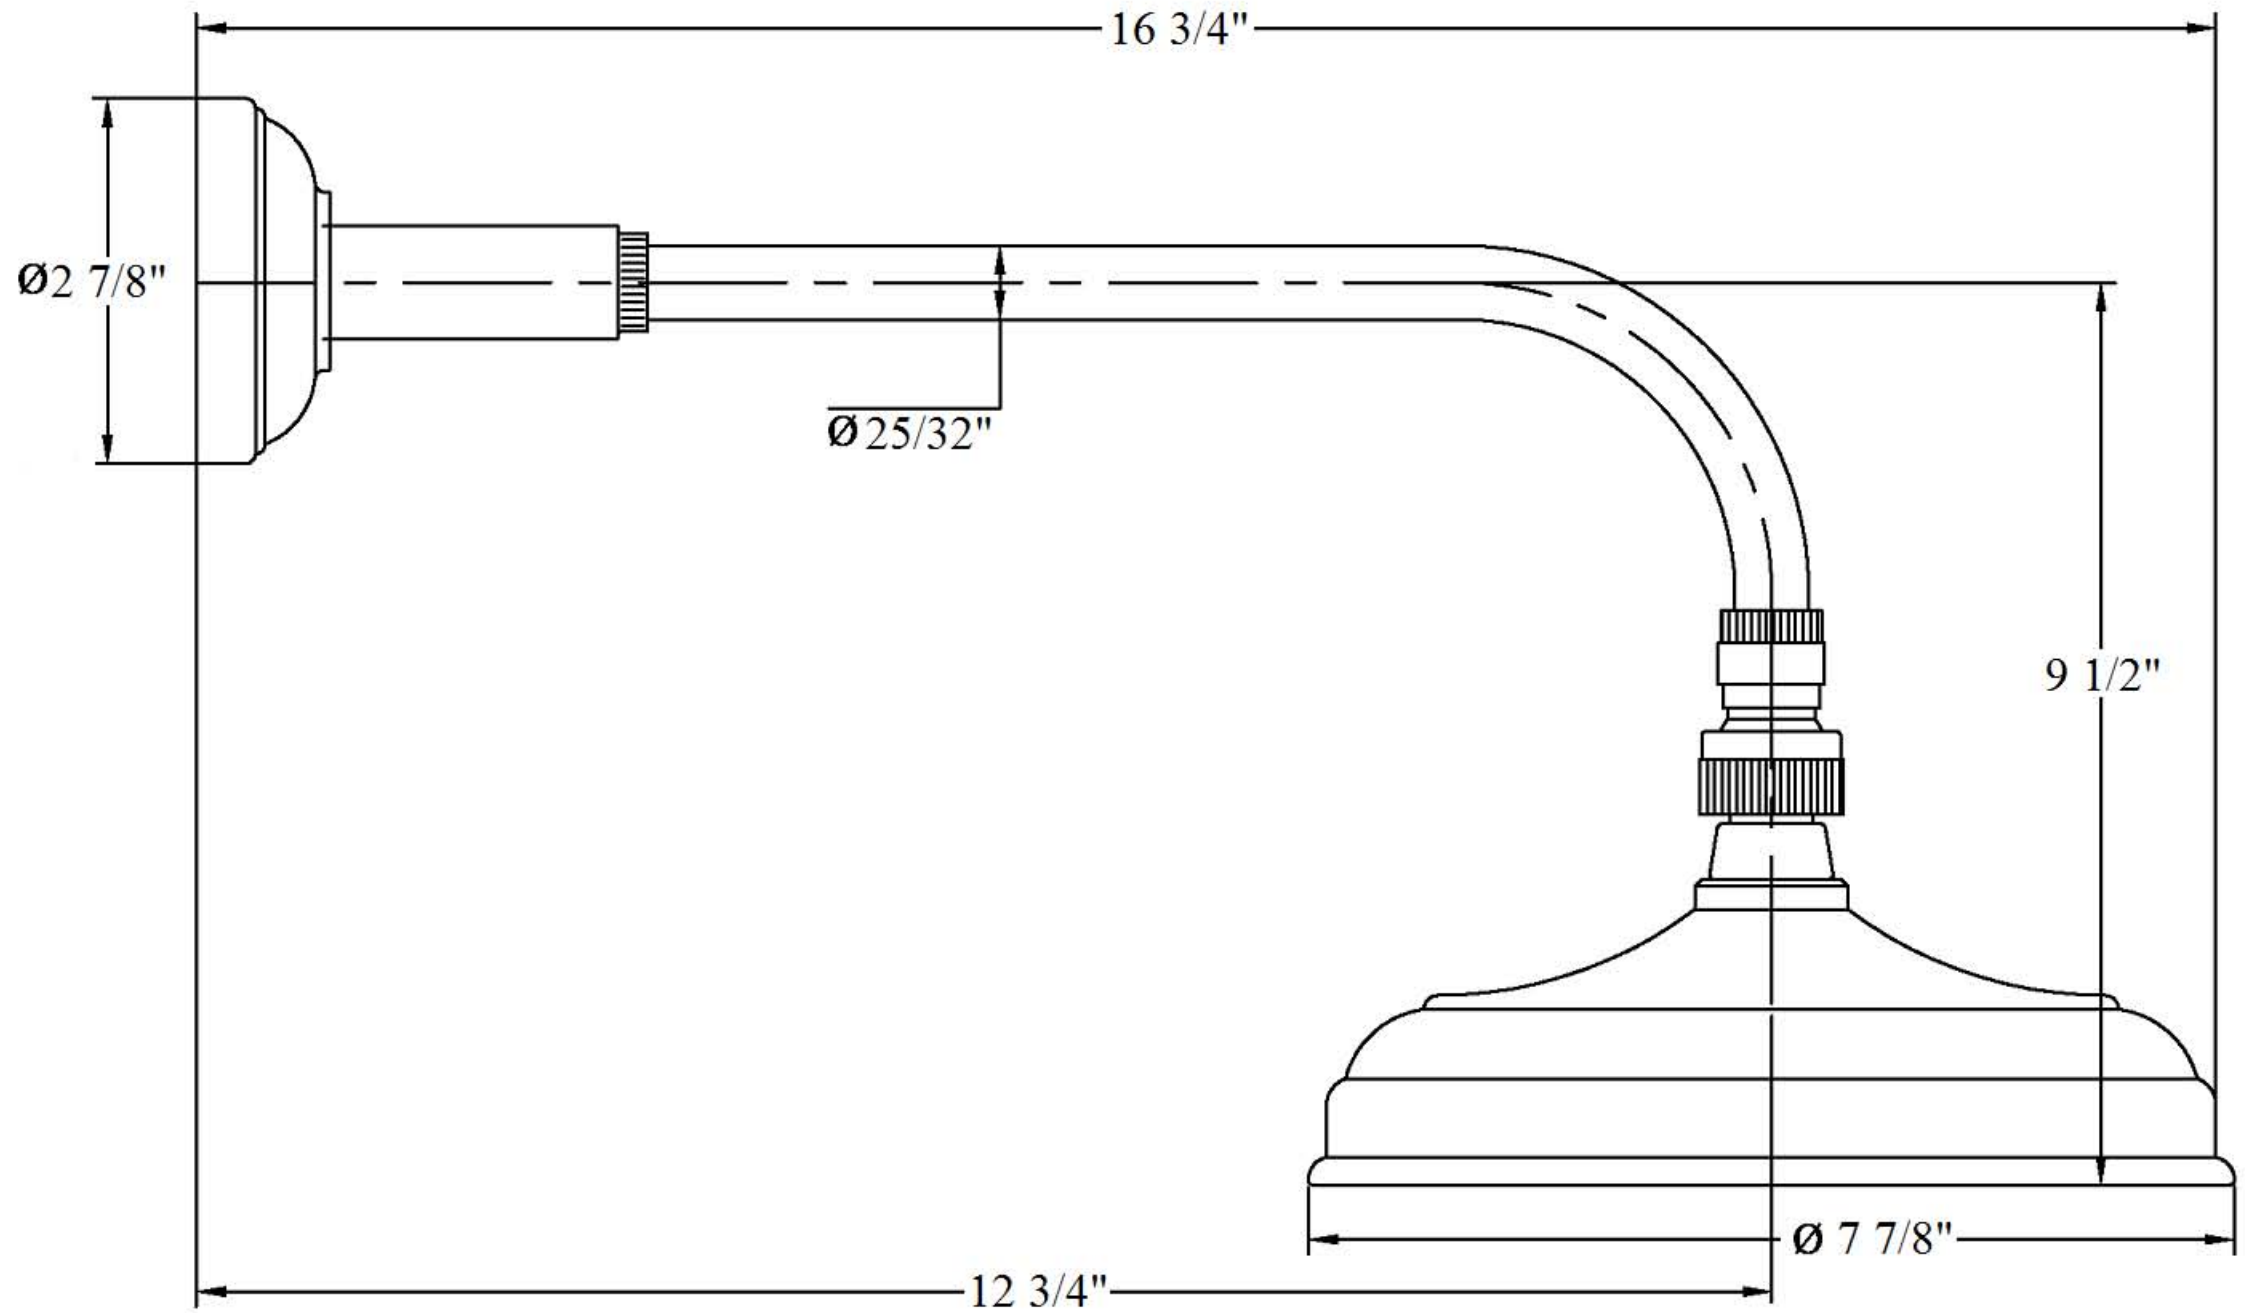

2865 – ‘Lille’ Adjustable Showerhead, Arm & Flange

Technical Information

- Maximum flow rate is 1.8 GPM with new low flow restrictor.
- 1/2" female connection.
- Available finishes are French Weathered Brass (47), Polished Chrome (48), SoliBrass (49), Lacquered Matte Black Nickel (50), Old Gold (52), Old Silver (53), Polished Brass (55), Polished Nickel (56), Brushed Nickel (57), Satin Nickel (60), Antique Lacquered Copper (67), Antique Lacquered Brass (68), Weathered Brass (70), Lacquered Polished Black Nickel (71) and Lacquered Polished Copper (80).
- Please See Cleaning Instructions: <http://herbeau.com/CleaningAll.pdf> For Finish Care and Maintenance Information.

Part#

Description

| | |
|----|---------------------|
| 01 | Wall Flange |
| 02 | Rubber O-Ring |
| 03 | Arm |
| 04 | Head Swivel Kit |
| 05 | 1/2" Washer |
| 06 | Low Flow Restrictor |
| 07 | 8" Shower Head |

Please follow example when ordering parts for ‘Lille’ Showerhead

- To order part#01 – Wall Flange

○ 950116xx

- Please substitute finish number needed in place of **xx**

Herbeau[®]
L'Art du Sanitaire depuis 1857

2865 - 'Lille' Adjustable Showerhead, Arm & Flange

2865 - 'Lille' Adjustable Showerhead, Arm & Flange

*P/N = PART NUMBER

○ = FINISHED PARTS
XX = TWO DIGIT FINISH CODE