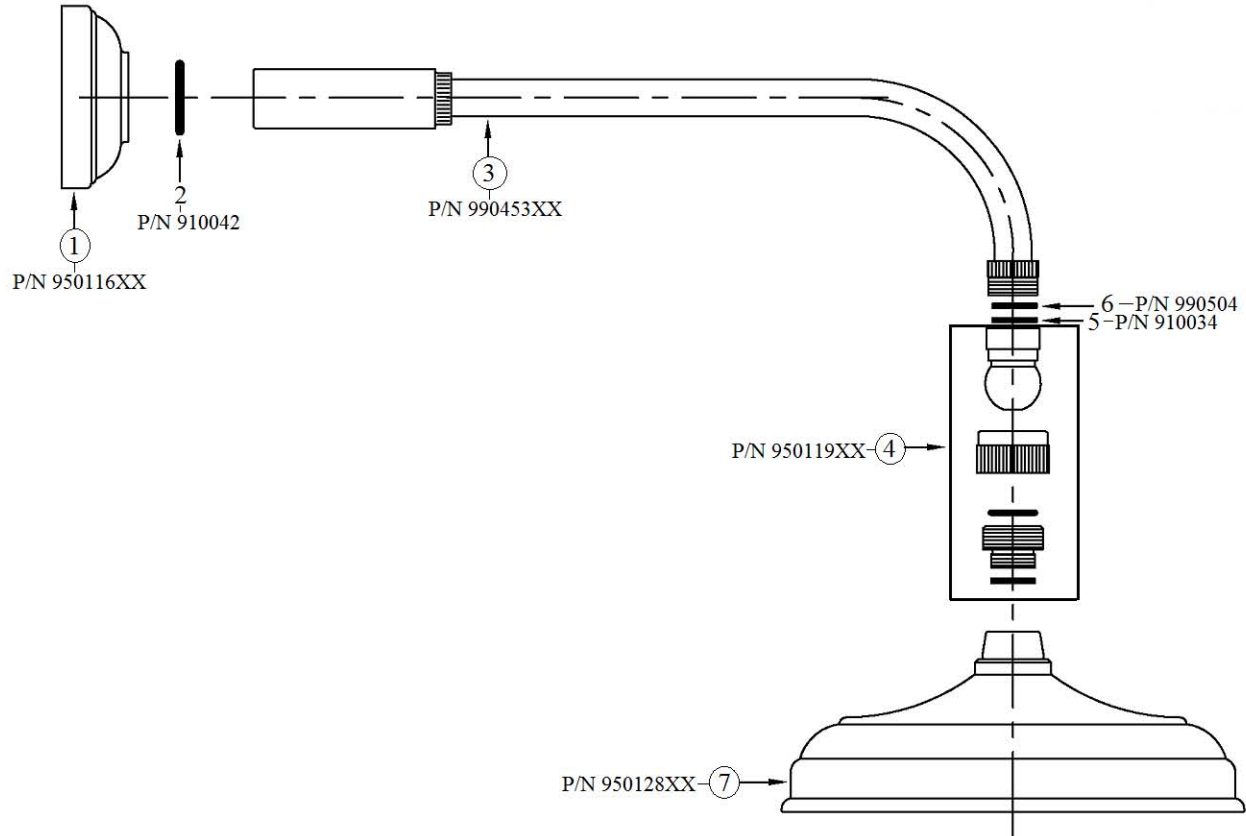

2865 – ‘Lille’ Adjustable Showerhead, Arm & Flange

Technical Information

- Maximum flow rate is 1.8 GPM with new low flow restrictor.
- 1/2" female connection.
- Available finishes are French Weathered Brass (47), Polished Chrome (48), SoliBrass (49), Lacquered Matte Black Nickel (50), Old Gold (52), Old Silver (53), Polished Brass (55), Polished Nickel (56), Brushed Nickel (57), Satin Nickel (60), Antique Lacquered Copper (67), Antique Lacquered Brass (68), Weathered Brass (70), Lacquered Polished Black Nickel (71) and Lacquered Polished Copper (80).
- Please See Cleaning Instructions: <http://herbeau.com/CleaningAll.pdf> For Finish Care and Maintenance Information.

Part#

Description

| | |
|----|---------------------|
| 01 | Wall Flange |
| 02 | Rubber O-Ring |
| 03 | Arm |
| 04 | Head Swivel Kit |
| 05 | 1/2" Washer |
| 06 | Low Flow Restrictor |
| 07 | 8" Shower Head |

Please follow example when ordering parts for ‘Lille’ Showerhead

- To order part#01 – Wall Flange

○ 950116xx

- Please substitute finish number needed in place of **xx**

Herbeau[®]
L'Art du Sanitaire depuis 1857

2865 - 'Lille' Adjustable Showerhead, Arm & Flange

2865 - 'Lille' Adjustable Showerhead, Arm & Flange

*P/N = PART NUMBER

○ = FINISHED PARTS
XX = TWO DIGIT FINISH CODE