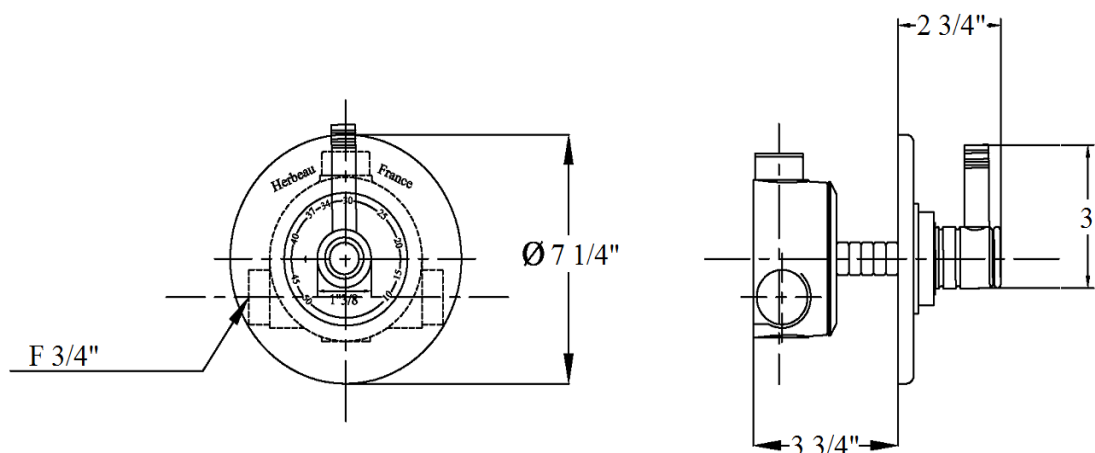

2849 – ‘Lille’ 3/4" Thermostatic Valve & Trim

Technical Information

- Two 3/4" female inlets.
- Two 3/4" female outlets.
- Controls temperature only.
- Available finishes are French Weathered Brass (47), Polished Chrome (48), SoliBrass (49), Lacquered Matte Black Nickel (50), Old Gold (52), Old Silver (53), Polished Brass (55), Polished Nickel (56), Brushed Nickel (57), Satin Nickel (60), Antique Lacquered Copper (67), Antique Lacquered Brass (68), Weathered Brass (70), Lacquered Polished Black Nickel (71) and Lacquered Polished Copper (80).
- Please See Cleaning Instructions: <http://herbeau.com/CleaningAll.pdf> For Finish Care and Maintenance Information.

Part#

Description

Part#	Description
	TRIM
01	Swivel Bushing
02	Finished Dial Plate
03	Finished Cover Plate
04	Black Plastic Scold Stop Plate
05	Trim & Pointer Cap
06	Pointer Cap
07	Spline Adapter
08	Threaded Stem
09	Small Lille Handle
10	Lille Handle Base
	ROUGH
03	3/4" Thermostatic Cartridge With Plate
08	Cover Bolt
09	Round Tube
10	Square Adapter
09+10	3" Extension Kit or 8" Extension Kit

Please follow example when ordering parts for ‘Lille’ Thermostatic Valve

- To order part#02 – Finished Dial
 - 950169xx
- Please substitute finish number needed in place of **xx**

Herbeau[®]
L'Art du Sanitaire depuis 1857

2849 - 'Lille" 3/4" Thermostatic Valve & Trim

2849 - 'Lille' 3/4" Thermostatic Valve & Trim

*P/N = PART NUMBER

2849-R ROUGH ONLY

2849(FINISH)-T TRIM ONLY

○ = FINISHED PARTS

XX = TWO DIGIT FINISH CODE