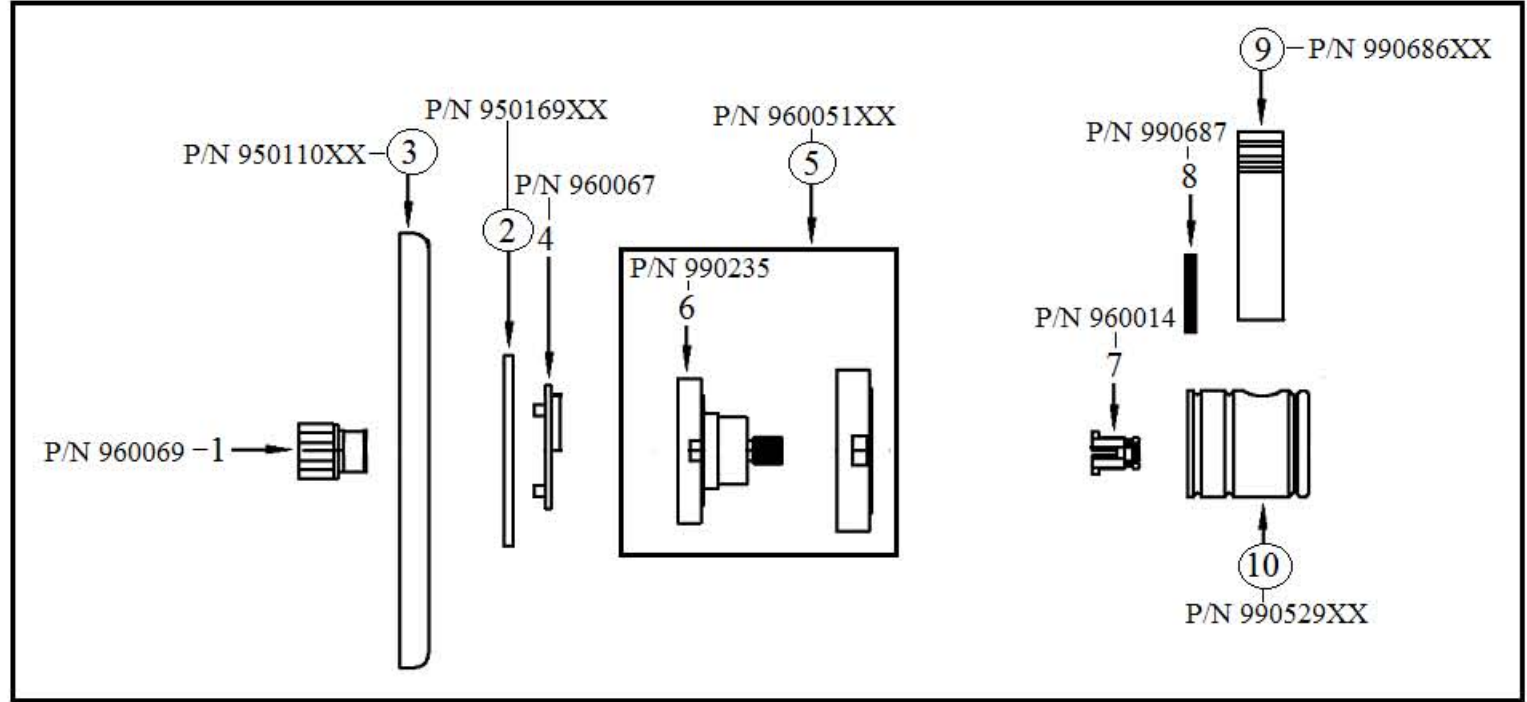

2849 - 'Lille" 3/4" Thermostatic Valve & Trim

2849 - 'Lille' 3/4" Thermostatic Valve & Trim

*P/N = PART NUMBER

2849-R ROUGH ONLY

2849(FINISH)-T TRIM ONLY

○ = FINISHED PARTS

XX = TWO DIGIT FINISH CODE