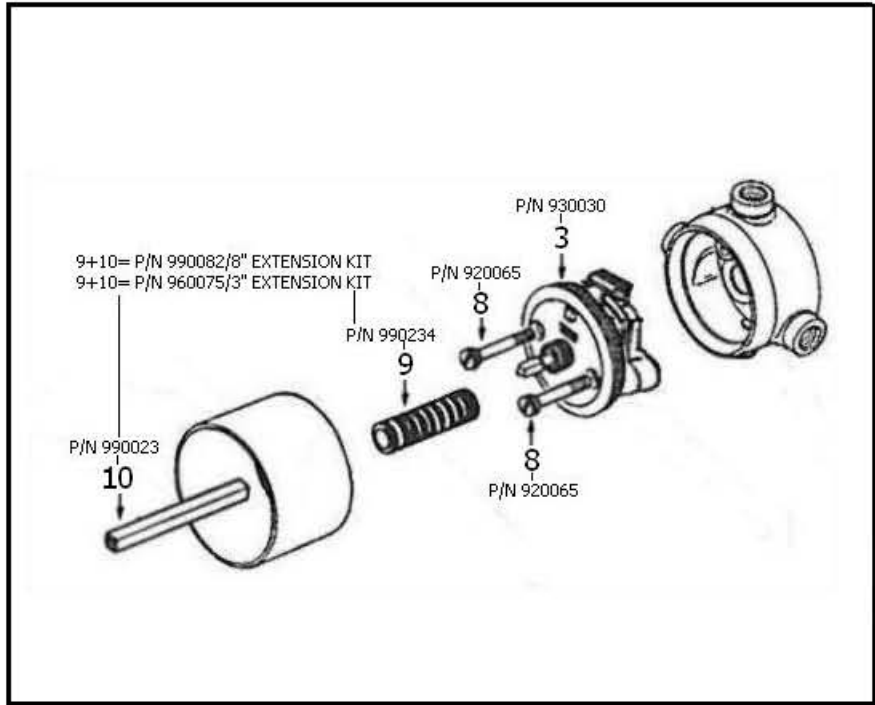

2849 – ‘Lille’ 3/4" Thermostatic Valve & Trim

Technical Information

- Two 3/4" female inlets.
- Two 3/4" female outlets.
- Controls temperature only.
- Available finishes are French Weathered Brass (47), Polished Chrome (48), SoliBrass (49), Lacquered Matte Black Nickel (50), Old Gold (52), Old Silver (53), Polished Brass (55), Polished Nickel (56), Brushed Nickel (57), Satin Nickel (60), Antique Lacquered Copper (67), Antique Lacquered Brass (68), Weathered Brass (70), Lacquered Polished Black Nickel (71) and Lacquered Polished Copper (80).
- Please See Cleaning Instructions: <http://herbeau.com/CleaningAll.pdf> For Finish Care and Maintenance Information.

Part#

Description

Part#	Description
	TRIM
01	Swivel Bushing
02	Finished Dial Plate
03	Finished Cover Plate
04	Black Plastic Scold Stop Plate
05	Trim & Pointer Cap
06	Pointer Cap
07	Spline Adapter
08	Threaded Stem
09	Small Lille Handle
10	Lille Handle Base
	ROUGH
03	3/4" Thermostatic Cartridge With Plate
08	Cover Bolt
09	Round Tube
10	Square Adapter
09+10	3" Extension Kit or 8" Extension Kit

Please follow example when ordering parts for ‘Lille’ Thermostatic Valve

- To order part#02 – Finished Dial
 - 950169xx
- Please substitute finish number needed in place of **xx**

Herbeau[®]
L'Art du Sanitaire depuis 1857

2849 - 'Lille" 3/4" Thermostatic Valve & Trim

2849 - 'Lille' 3/4" Thermostatic Valve & Trim

*P/N = PART NUMBER

2849-R ROUGH ONLY

2849(FINISH)-T TRIM ONLY

○ = FINISHED PARTS

XX = TWO DIGIT FINISH CODE