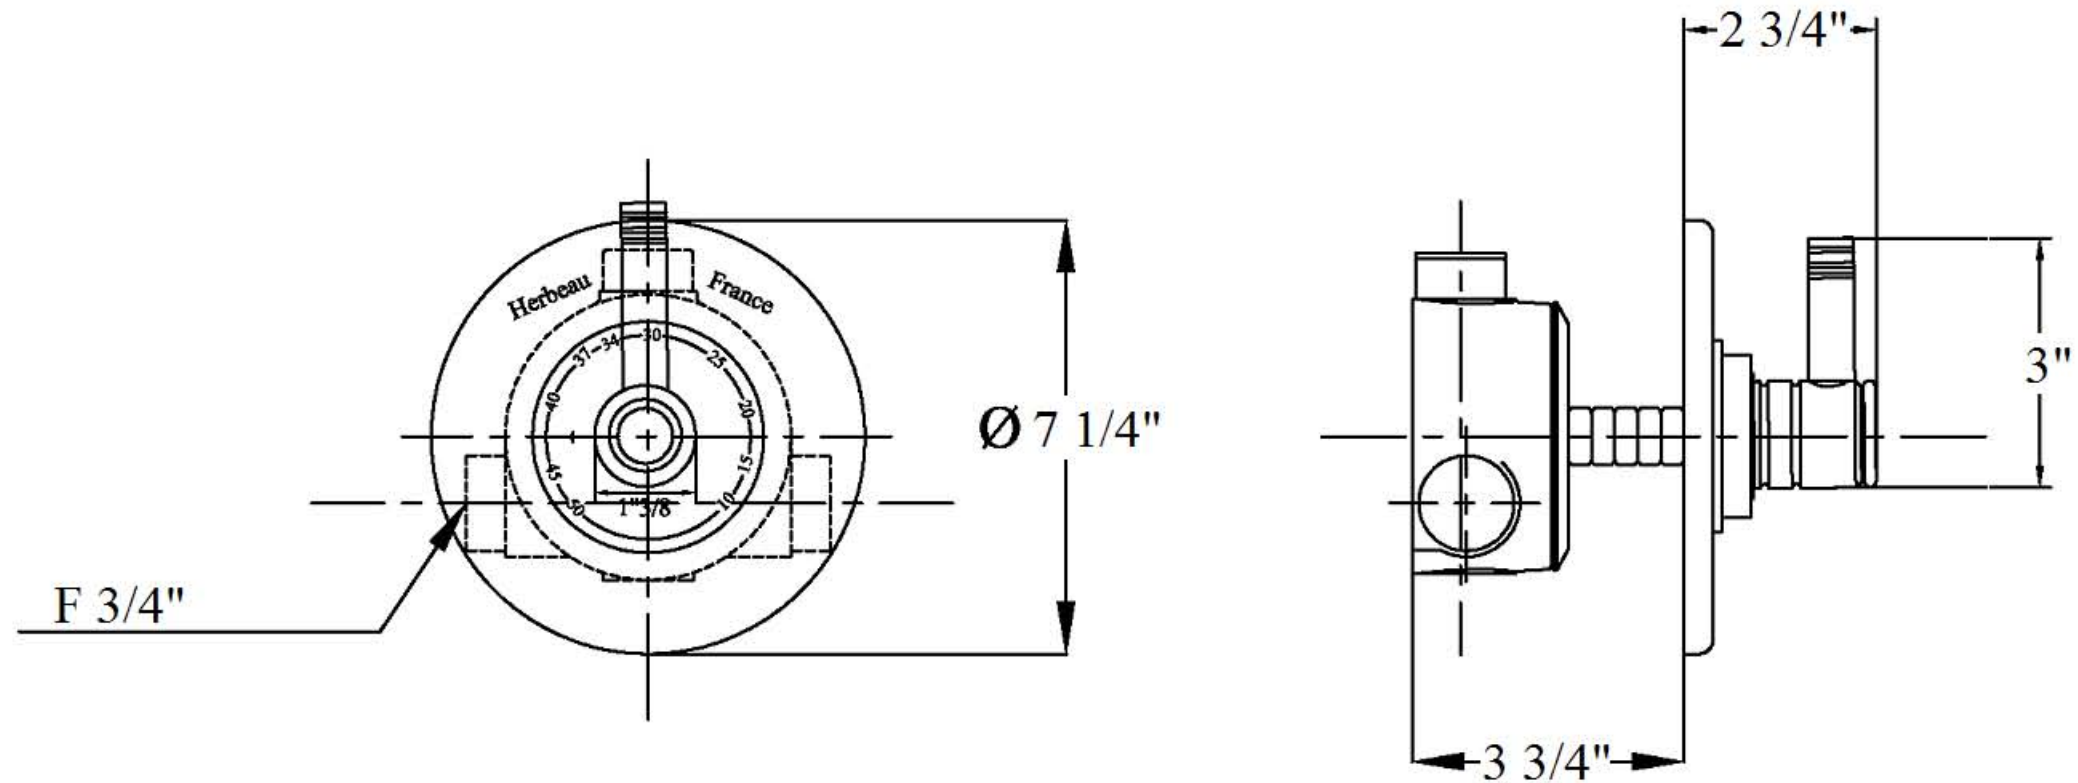

2849 – ‘Lille’ 3/4" Thermostatic Valve & Trim

Technical Information

- Two 3/4" female inlets.
- Two 3/4" female outlets.
- Controls temperature only.
- Available finishes are French Weathered Brass (47), Polished Chrome (48), SoliBrass (49), Lacquered Matte Black Nickel (50), Old Gold (52), Old Silver (53), Polished Brass (55), Polished Nickel (56), Brushed Nickel (57), Satin Nickel (60), Antique Lacquered Copper (67), Antique Lacquered Brass (68), Weathered Brass (70), Lacquered Polished Black Nickel (71) and Lacquered Polished Copper (80).
- Please See Cleaning Instructions: <http://herbeau.com/CleaningAll.pdf> For Finish Care and Maintenance Information.

Part#

Description

Part#	Description
	TRIM
01	Swivel Bushing
02	Finished Dial Plate
03	Finished Cover Plate
04	Black Plastic Scold Stop Plate
05	Trim & Pointer Cap
06	Pointer Cap
07	Spline Adapter
08	Threaded Stem
09	Small Lille Handle
10	Lille Handle Base
	ROUGH
03	3/4" Thermostatic Cartridge With Plate
08	Cover Bolt
09	Round Tube
10	Square Adapter
09+10	3" Extension Kit or 8" Extension Kit

Please follow example when ordering parts for ‘Lille’ Thermostatic Valve

- To order part#02 – Finished Dial
 - 950169xx
- Please substitute finish number needed in place of **xx**

Herbeau[®]
L'Art du Sanitaire depuis 1857

2849 - 'Lille" 3/4" Thermostatic Valve & Trim

2849 - 'Lille' 3/4" Thermostatic Valve & Trim

*P/N = PART NUMBER

2849-R ROUGH ONLY

2849(FINISH)-T TRIM ONLY

○ = FINISHED PARTS

XX = TWO DIGIT FINISH CODE