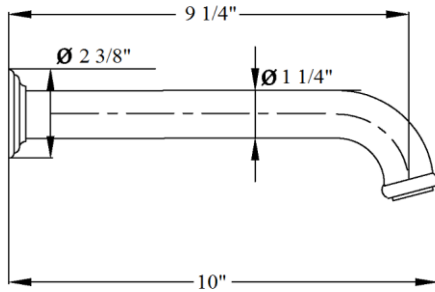

2837 – ‘Lille’ Bath Spout

Part #	Description
01	Lille Bath Spout
02	Lille Wall Escutcheon
03	Spout Washer
04	Aerator Filter
05	Aerator Cover
06	Rubber Washer
07	Flat Rubber Washer

Technical Information

- Flow rate is 1.2 GPM.
- 9 1/4" reach.
- Available finishes are French Weathered Brass (**47**), Polished Chrome (**48**), SoliBrass (**49**), Lacquered Matte Black Nickel (**50**), Old Gold (**52**), Old Silver (**53**), Polished Brass (**55**), Polished Nickel (**56**), Brushed Nickel (**57**), Satin Nickel (**60**), Antique Lacquered Copper (**67**), Antique Lacquered Brass (**68**), Weathered Brass (**70**), Lacquered Polished Black Nickel (**71**) and Lacquered Polished Copper (**80**).
- Please See Cleaning Instructions: <http://herbeau.com/CleaningAll.pdf> For Finish Care and Maintenance Information.

Please follow example when ordering parts for Lille Bath Spout

- To order part#02 – Lille Wall Escutcheon
 - 990681xx
- Please substitute finish number needed in place of **xx**

Herbeau[®]
L'Art du Sanitaire depuis 1857

2837 - 'Lille' Bath Spout

2837 - 'Lille' Bath Spout