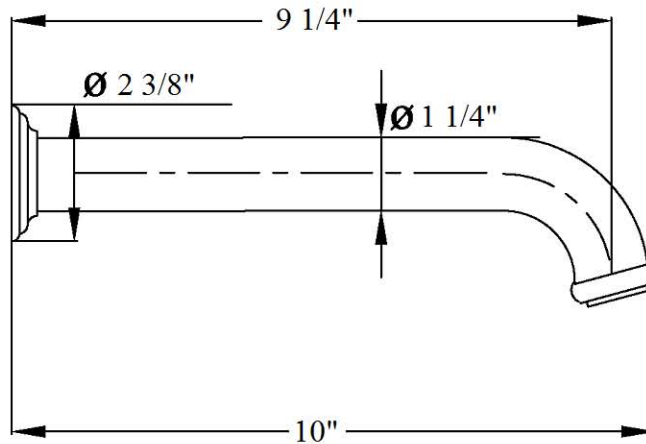

2837 – ‘Lille’ Bath Spout

Part #	Description
01	Lille Bath Spout
02	Lille Wall Escutcheon
03	Spout Washer
04	Aerator Filter
05	Aerator Cover
06	Rubber Washer
07	Flat Rubber Washer

Technical Information

- Flow rate is 1.2 GPM.
- 9 1/4" reach.
- Available finishes are French Weathered Brass (**47**), Polished Chrome (**48**), SoliBrass (**49**), Lacquered Matte Black Nickel (**50**), Old Gold (**52**), Old Silver (**53**), Polished Brass (**55**), Polished Nickel (**56**), Brushed Nickel (**57**), Satin Nickel (**60**), Antique Lacquered Copper (**67**), Antique Lacquered Brass (**68**), Weathered Brass (**70**), Lacquered Polished Black Nickel (**71**) and Lacquered Polished Copper (**80**).
- Please See Cleaning Instructions: <http://herbeau.com/CleaningAll.pdf> For Finish Care and Maintenance Information.

Please follow example when ordering parts for Lille Bath Spout

- To order part#02 – Lille Wall Escutcheon
 - 990681xx
- Please substitute finish number needed in place of **xx**

Herbeau[®]
L'Art du Sanitaire depuis 1857

2837 - 'Lille' Bath Spout

2837 - 'Lille' Bath Spout