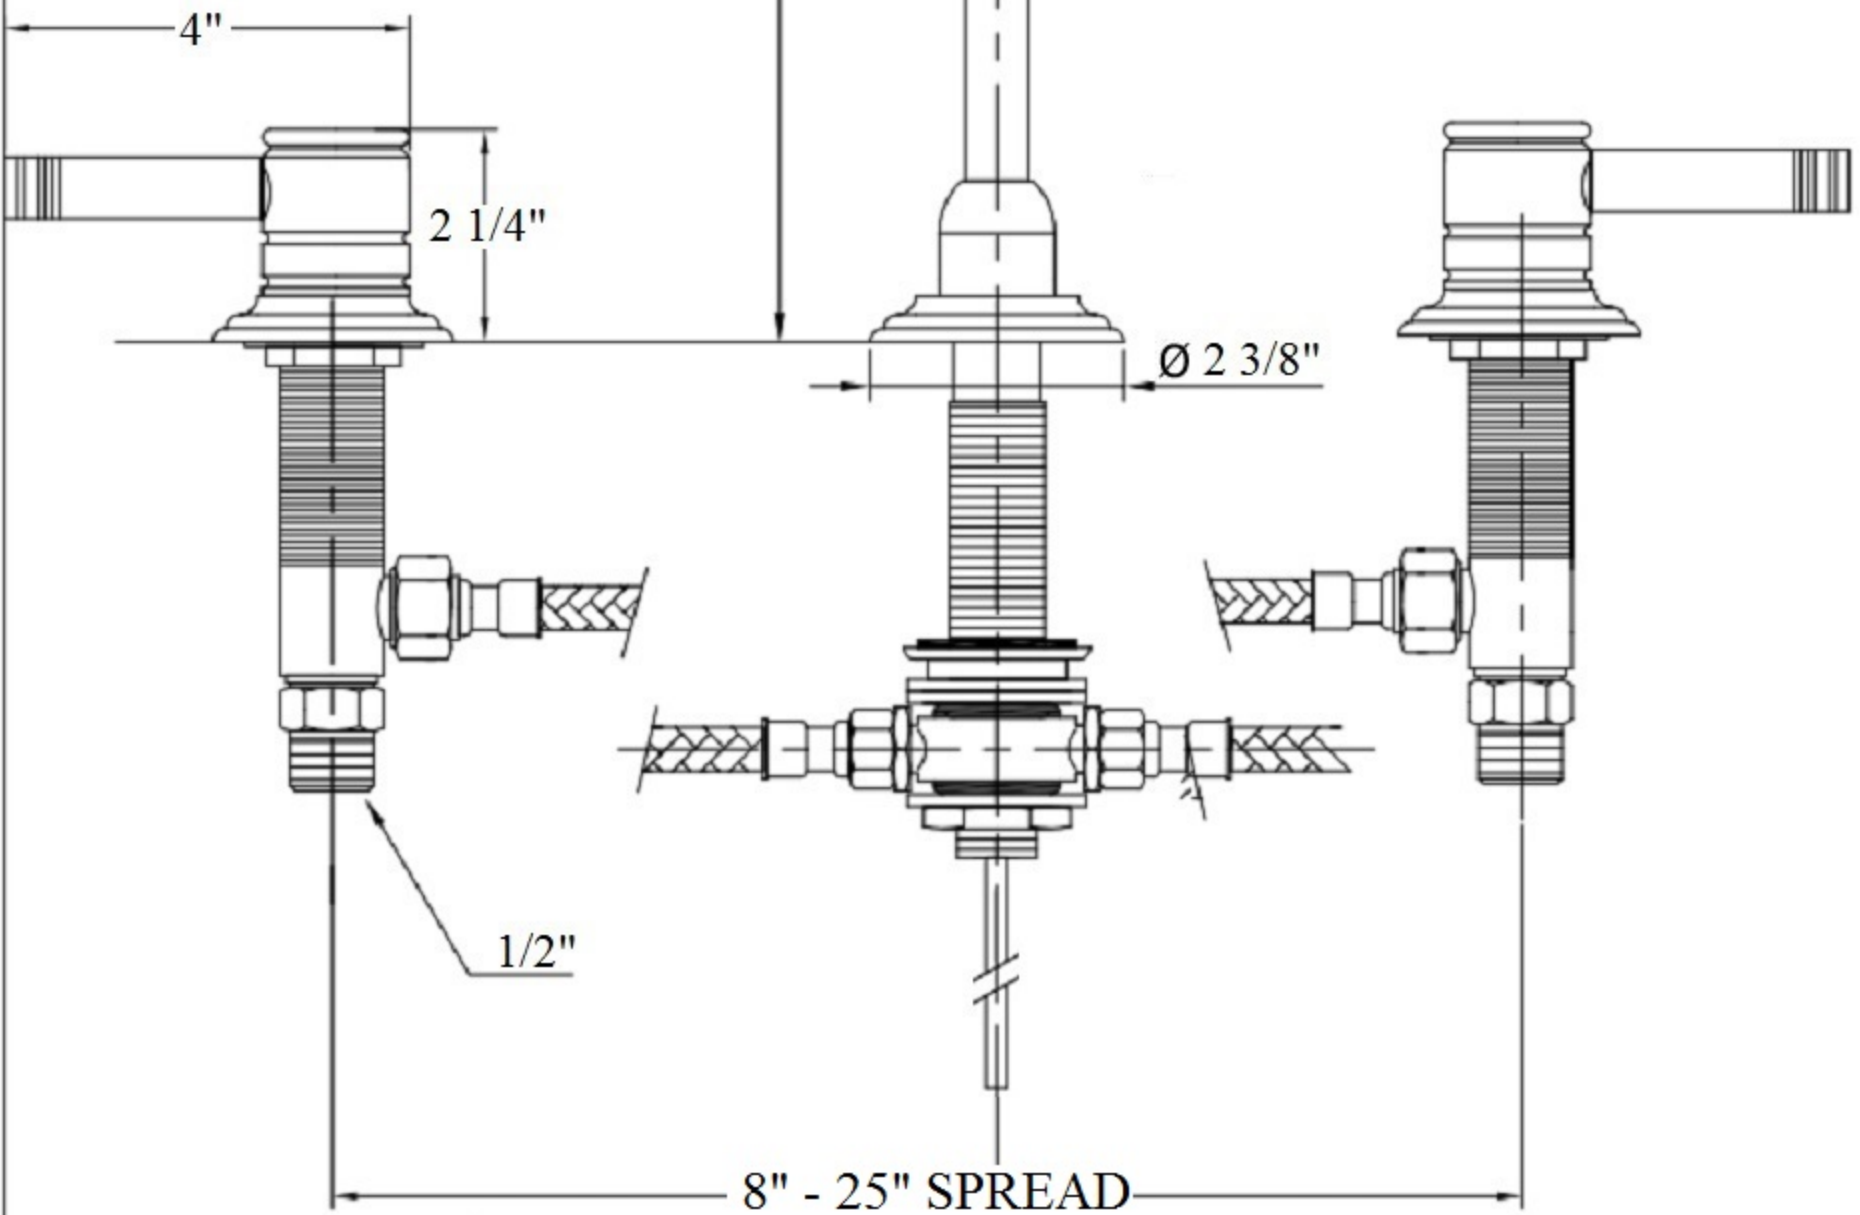

2802 - 'Lille' 3 Hole Lavatory Mixer with Pop-Up Waste

Technical Information

- NSF / ANSI 61 & 372 / ASME A112.18.1 / CSA B125.1 / CEC AB1953 / WATERSENSE certified.
- New style metal handles.
- Requires 1 3/8" hole drilling.
- Includes pop-up assembly
- 8" – 25" spread.
- Maximum flow rate is 1.2 GPM / 5.45 L / mn with new low flow restrictor.
- Uses Flühs ceramic cartridges.
- Available finishes are French Weathered Brass (**47**), Polished Chrome (**48**), SoliBrass (**49**), Lacquered Matte Black Nickel (**50**), Old Gold (**52**), Old Silver (**53**), Polished Brass (**55**), Polished Nickel (**56**), Brushed Nickel (**57**), Satin Nickel (**60**), Antique Lacquered Copper (**67**), Antique Lacquered Brass (**68**), Weathered Brass (**70**), Lacquered Polished Black Nickel (**71**) and Lacquered Polished Copper (**80**).
- Please See Cleaning Instructions:
<http://herbeau.com/CleaningAll.pdf> For Finish Care and Maintenance Information.

Part #	Description
01	Lille Metal Handle
02	Threaded Stem
03	Escutcheon
04	Lille Lavatory Spout
05	Lille Handle Base
06	Flat Rubber Washer
07	Nylon Clip
08	Rubber O-Ring
09	Bell Escutcheon
10	Rubber O-Ring
11	Aerator Washer
12	Aerator Filter
13	Aerator Cover
14	Finished Central Body
15	Pop-Up Knob
16	Spline Adapter
17	Rubber O-Ring
18	Flexible Hose F-F
19	Finished Pop-Up Rod
20	Pop-Up Assembly Only
21	Valve Body - Ecobross
22	Metal Ring & Rubber Washer
23	Metal Washer
24	Brass Hex Nut
25	Rubber O-Ring
26	Brass Nut
27	Horizontal Pop-Up Rod
28	Brass Nut
29	Connectors For Pop-Up Assembly Rod
30	1/2" Adapter - Ecobross
31	1/2" Washer
36	Mixing Chamber - Ecobross
81	1/4 Turn Ceramic Cartridge - Cold
82	1/4 Turn Ceramic Cartridge - Hot

Herbeau[®]
L'Art du Sanitaire depuis 1857

2802 - 'Lille' 3 Hole Lavatory Mixer

POP-UP
ASSEMBLY

2802 - 'Lille' 3 Hole Lavatory Mixer

*P/N = PART NUMBER