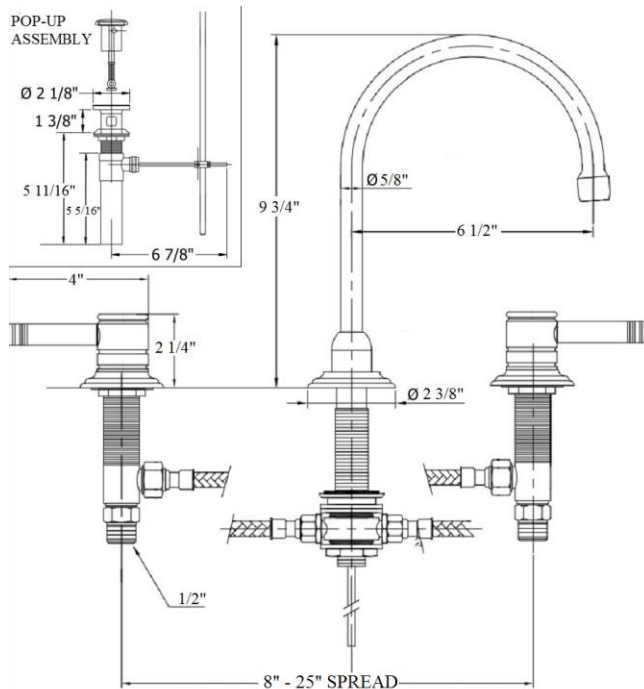

2802 - 'Lille' 3 Hole Lavatory Mixer with Pop-Up Waste

Technical Information

- NSF / ANSI 61 & 372 / ASME A112.18.1 / CSA B125.1 / CEC AB1953 / WATERSENSE certified.
- New style metal handles.
- Requires 1 3/8" hole drilling.
- Includes pop-up assembly
- 8" – 25" spread.
- Maximum flow rate is 1.2 GPM / 5.45 L / mn with new low flow restrictor.
- Uses Flühs ceramic cartridges.
- Available finishes are French Weathered Brass (**47**), Polished Chrome (**48**), SoliBrass (**49**), Lacquered Matte Black Nickel (**50**), Old Gold (**52**), Old Silver (**53**), Polished Brass (**55**), Polished Nickel (**56**), Brushed Nickel (**57**), Satin Nickel (**60**), Antique Lacquered Copper (**67**), Antique Lacquered Brass (**68**), Weathered Brass (**70**), Lacquered Polished Black Nickel (**71**) and Lacquered Polished Copper (**80**).
- Please See Cleaning Instructions:
<http://herbeau.com/CleaningAll.pdf> For Finish Care and Maintenance Information.

Part #	Description
01	Lille Metal Handle
02	Threaded Stem
03	Escutcheon
04	Lille Lavatory Spout
05	Lille Handle Base
06	Flat Rubber Washer
07	Nylon Clip
08	Rubber O-Ring
09	Bell Escutcheon
10	Rubber O-Ring
11	Aerator Washer
12	Aerator Filter
13	Aerator Cover
14	Finished Central Body
15	Pop-Up Knob
16	Spline Adapter
17	Rubber O-Ring
18	Flexible Hose F-F
19	Finished Pop-Up Rod
20	Pop-Up Assembly Only
21	Valve Body - Ecobross
22	Metal Ring & Rubber Washer
23	Metal Washer
24	Brass Hex Nut
25	Rubber O-Ring
26	Brass Nut
27	Horizontal Pop-Up Rod
28	Brass Nut
29	Connectors For Pop-Up Assembly Rod
30	1/2" Adapter - Ecobross
31	1/2" Washer
36	Mixing Chamber - Ecobross
81	1/4 Turn Ceramic Cartridge - Cold
82	1/4 Turn Ceramic Cartridge - Hot

Herbeau[®]
L'Art du Sanitaire depuis 1857

2802 - 'Lille' 3 Hole Lavatory Mixer

POP-UP
ASSEMBLY

2802 - 'Lille' 3 Hole Lavatory Mixer

*P/N = PART NUMBER