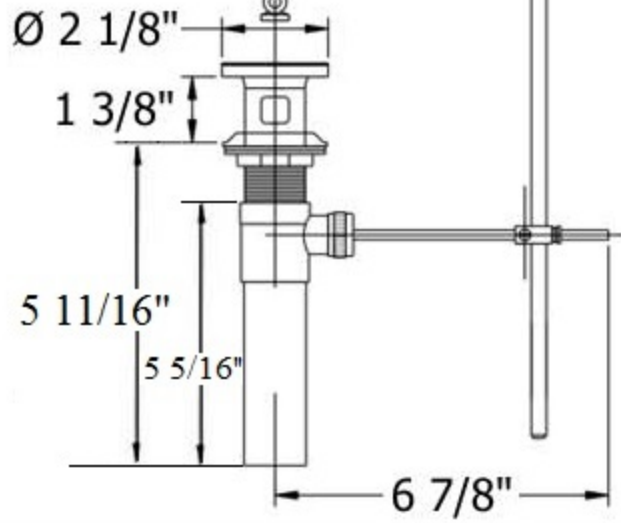

2802 - 'Lille' 3 Hole Lavatory Mixer with Pop-Up Waste

Technical Information

- NSF / ANSI 61 & 372 / ASME A112.18.1 / CSA B125.1 / CEC AB1953 / WATERSENSE certified.
- New style metal handles.
- Requires 1 3/8" hole drilling.
- Includes pop-up assembly
- 8" – 25" spread.
- Maximum flow rate is 1.2 GPM / 5.45 L / mn with new low flow restrictor.
- Uses Flühs ceramic cartridges.
- Available finishes are French Weathered Brass (**47**), Polished Chrome (**48**), SoliBrass (**49**), Lacquered Matte Black Nickel (**50**), Old Gold (**52**), Old Silver (**53**), Polished Brass (**55**), Polished Nickel (**56**), Brushed Nickel (**57**), Satin Nickel (**60**), Antique Lacquered Copper (**67**), Antique Lacquered Brass (**68**), Weathered Brass (**70**), Lacquered Polished Black Nickel (**71**) and Lacquered Polished Copper (**80**).
- Please See Cleaning Instructions:
<http://herbeau.com/CleaningAll.pdf> For Finish Care and Maintenance Information.

Part #	Description
01	Lille Metal Handle
02	Threaded Stem
03	Escutcheon
04	Lille Lavatory Spout
05	Lille Handle Base
06	Flat Rubber Washer
07	Nylon Clip
08	Rubber O-Ring
09	Bell Escutcheon
10	Rubber O-Ring
11	Aerator Washer
12	Aerator Filter
13	Aerator Cover
14	Finished Central Body
15	Pop-Up Knob
16	Spline Adapter
17	Rubber O-Ring
18	Flexible Hose F-F
19	Finished Pop-Up Rod
20	Pop-Up Assembly Only
21	Valve Body - Ecobross
22	Metal Ring & Rubber Washer
23	Metal Washer
24	Brass Hex Nut
25	Rubber O-Ring
26	Brass Nut
27	Horizontal Pop-Up Rod
28	Brass Nut
29	Connectors For Pop-Up Assembly Rod
30	1/2" Adapter - Ecobross
31	1/2" Washer
36	Mixing Chamber - Ecobross
81	1/4 Turn Ceramic Cartridge - Cold
82	1/4 Turn Ceramic Cartridge - Hot

Herbeau[®]
L'Art du Sanitaire depuis 1857

2802 - 'Lille' 3 Hole Lavatory Mixer

POP-UP
ASSEMBLY

2802 - 'Lille' 3 Hole Lavatory Mixer

*P/N = PART NUMBER