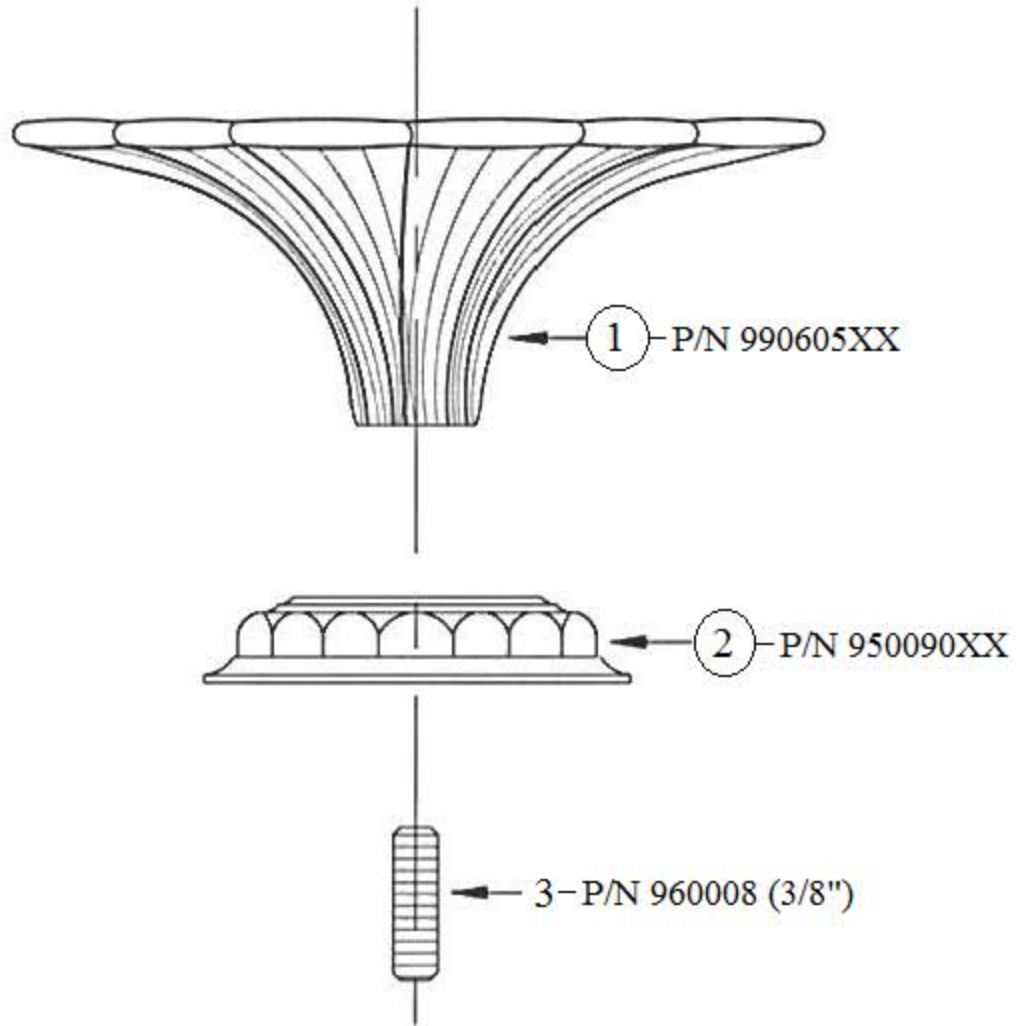

Part#

01
02
03

Description

Soap Dish Top
Escutcheon
Threaded Stem

Please follow example when ordering parts for ‘Pompadour’ Soap dish

- To order part#02– Escutcheon
 - 950090xx
- Please substitute finish number needed in place of **XX**

Herbeau[®]
L'Art du Sanitaire depuis 1857

2310 - 'Pompadour' Soap Dish

2310 - 'Pompadour' Soap Dish

*P/N = PART NUMBER

○ = FINISHED PARTS

XX = TWO DIGIT FINISH CODE