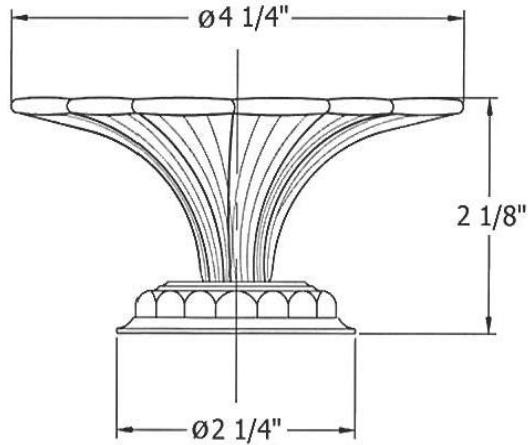

2310 – ‘Pompadour’ Soap Dish

Technical Information

- Available finishes are French Weathered Brass (47), Polished Chrome (48), SoliBrass (49), Lacquered Matte Black Nickel (50), Old Gold (52), Old Silver (53), Polished Brass (55), Polished Nickel (56), Brushed Nickel (57), Satin Nickel (60), Antique Lacquered Copper (67), Antique Lacquered Brass (68), Weathered Brass (70), Lacquered Polished Black Nickel (71) and Lacquered Polished Copper (80).
- Please See Cleaning Instructions: <http://herbeau.com/CleaningAll.pdf> For Finish Care and Maintenance Information.

Part#

01
02
03

Description

Soap Dish Top
Escutcheon
Threaded Stem

Please follow example when ordering parts for ‘Pompadour’ Soap dish

- To order part#02– Escutcheon
 - 950090xx
- Please substitute finish number needed in place of **XX**

Herbeau[®]
L'Art du Sanitaire depuis 1857

2310 - 'Pompadour' Soap Dish

2310 - 'Pompadour' Soap Dish

*P/N = PART NUMBER

○ = FINISHED PARTS

XX = TWO DIGIT FINISH CODE