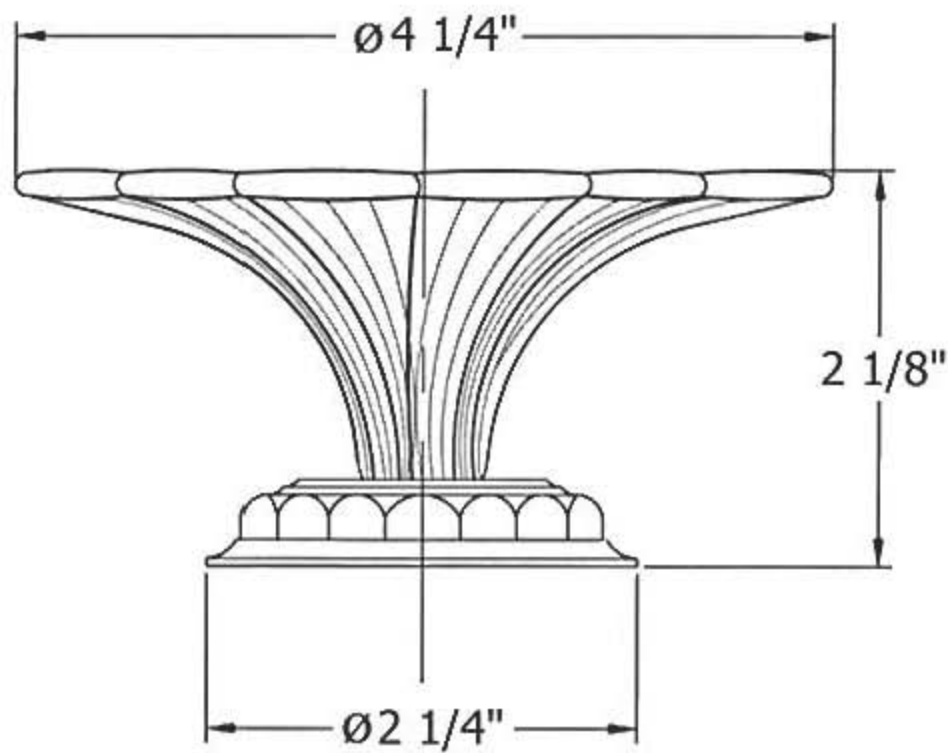

Part#

01
02
03

Description

Soap Dish Top
Escutcheon
Threaded Stem

Please follow example when ordering parts for ‘Pompadour’ Soap dish

- To order part#02– Escutcheon
 - 950090xx
- Please substitute finish number needed in place of **XX**

Herbeau[®]
L'Art du Sanitaire depuis 1857

2310 - 'Pompadour' Soap Dish

2310 - 'Pompadour' Soap Dish

*P/N = PART NUMBER

○ = FINISHED PARTS

XX = TWO DIGIT FINISH CODE