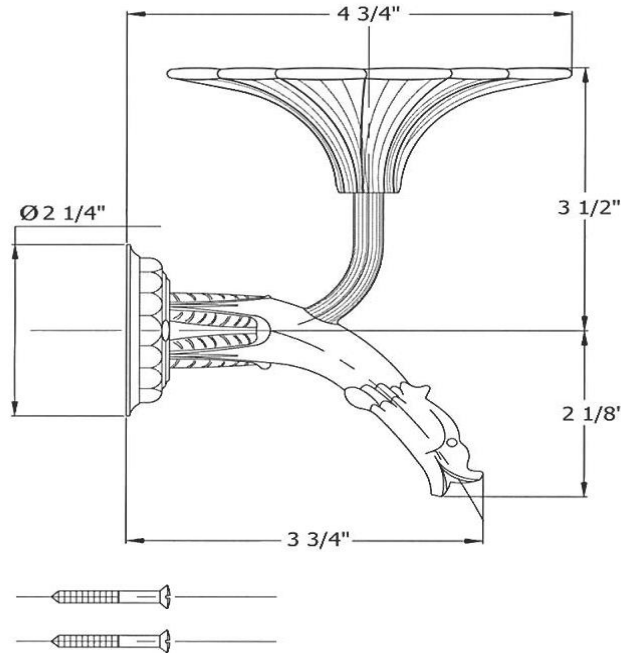

2309 – ‘Pompadour’ Soap Dish

Technical Information

- Available finishes are French Weathered Brass (47), Polished Chrome (48), SoliBrass (49), Lacquered Matte Black Nickel (50), Old Gold (52), Old Silver (53), Polished Brass (55), Polished Nickel (56), Brushed Nickel (57), Satin Nickel (60), Antique Lacquered Copper (67), Antique Lacquered Brass (68), Weathered Brass (70), Lacquered Polished Black Nickel (71) and Lacquered Polished Copper (80).
- Please See Cleaning Instructions: <http://herbeau.com/CleaningAll.pdf> For Finish Care and Maintenance Information.

Part#

01
*02

Description

Finished Screws
*Soap Dish-Cannot be Ordered Separately

Please follow example when ordering parts for ‘Pompadour’ Soap dish

- To order part#01– Finished Screws
 - 950242xx
- Please substitute finish number needed in place of XX

Herbeau[®]
L'Art du Sanitaire depuis 1857

2309 - 'Pompadour' Soap Dish

2309 - 'Pompadour' Soap Dish

*P/N = PART NUMBER

**CANNOT BE ORDERED SEPARATELY

○ = FINISHED PARTS

XX = TWO DIGIT FINISH CODE