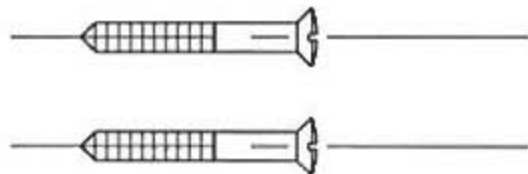

Part#

01
*02

Description

Finished Screws
*Soap Dish-Cannot be Ordered Separately

Please follow example when ordering parts for ‘Pompadour’ Soap dish

- To order part#01– Finished Screws
 - 950242xx
- Please substitute finish number needed in place of XX

Herbeau[®]
L'Art du Sanitaire depuis 1857

2309 - 'Pompadour' Soap Dish

2309 - 'Pompadour' Soap Dish

*P/N = PART NUMBER

**CANNOT BE ORDERED SEPARATELY

○ = FINISHED PARTS

XX = TWO DIGIT FINISH CODE