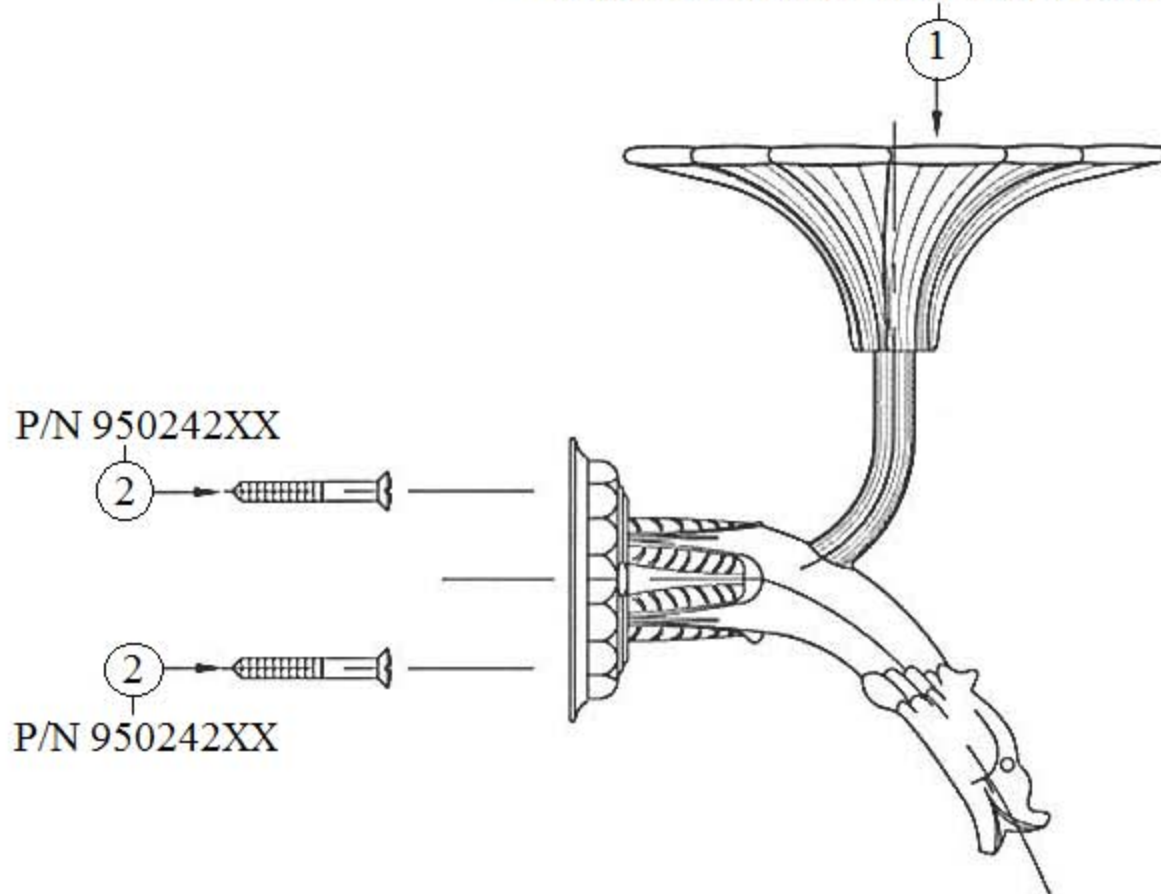

Part#

01
*02

Description

Finished Screws
*Soap Dish-Cannot be Ordered Separately

Please follow example when ordering parts for ‘Pompadour’ Soap dish

- To order part#01– Finished Screws
 - 950242xx
- Please substitute finish number needed in place of XX

Herbeau[®]
L'Art du Sanitaire depuis 1857

2309 - 'Pompadour' Soap Dish

2309 - 'Pompadour' Soap Dish

*P/N = PART NUMBER

**CANNOT BE ORDERED SEPARATELY

○ = FINISHED PARTS

XX = TWO DIGIT FINISH CODE