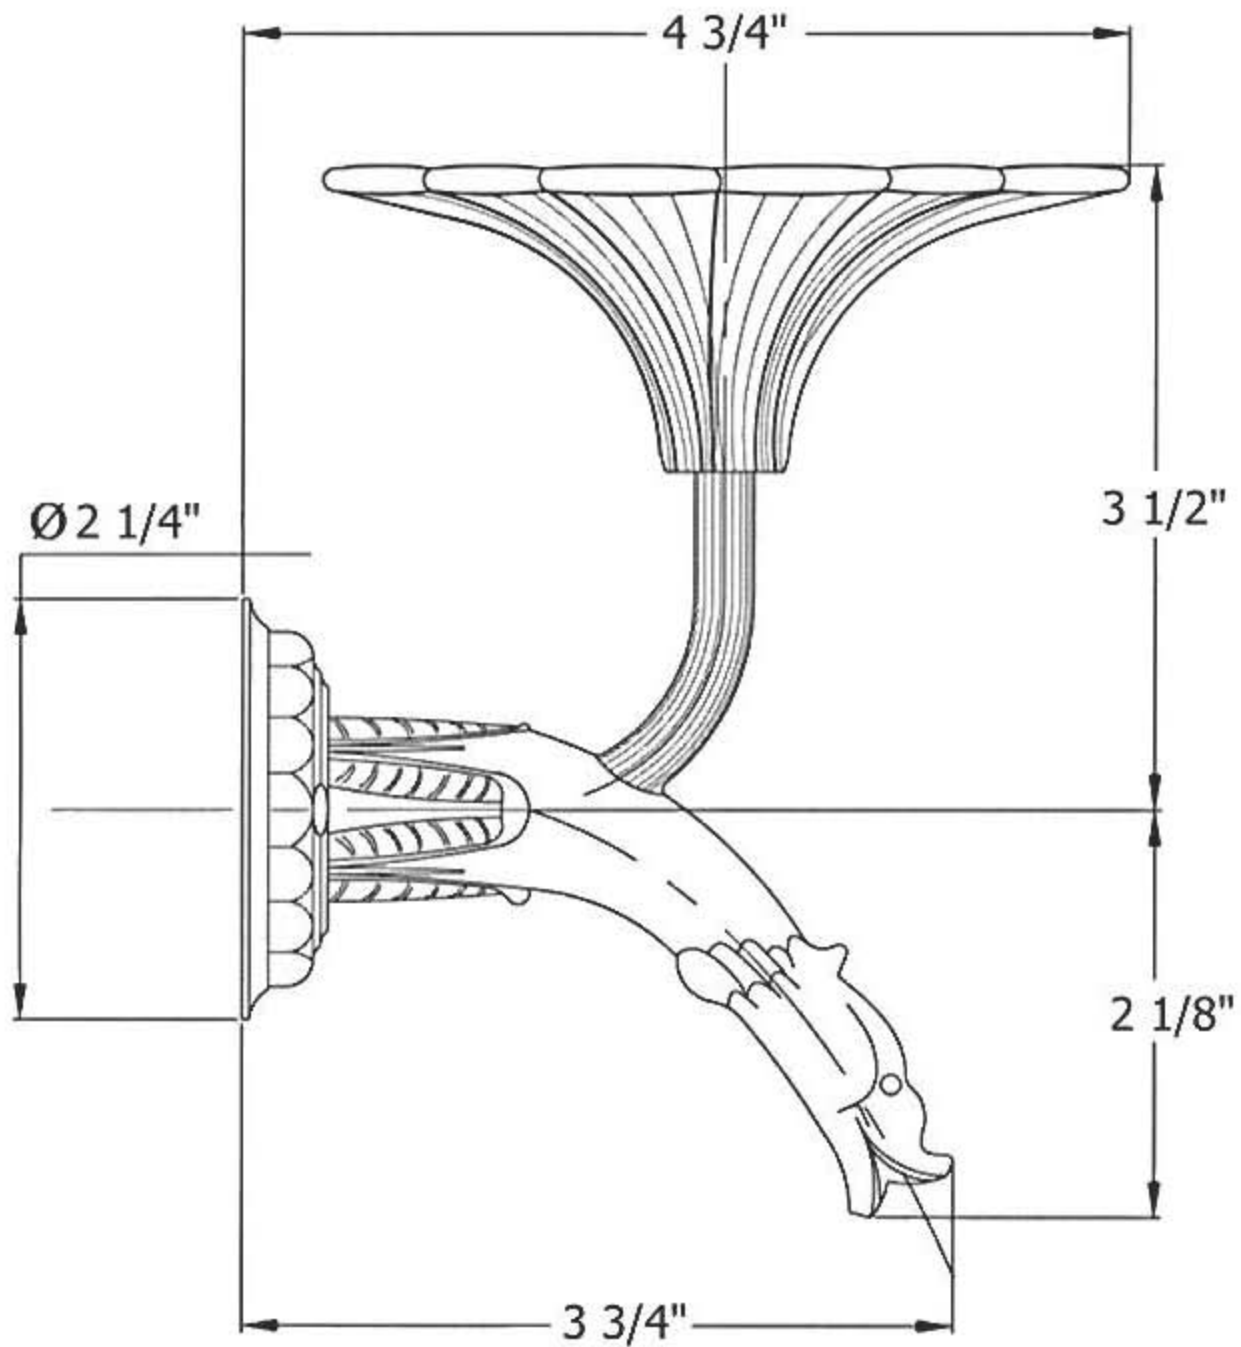

Part#

01
*02

Description

Finished Screws
*Soap Dish-Cannot be Ordered Separately

Please follow example when ordering parts for ‘Pompadour’ Soap dish

- To order part#01– Finished Screws
 - 950242xx
- Please substitute finish number needed in place of XX

Herbeau[®]
L'Art du Sanitaire depuis 1857

2309 - 'Pompadour' Soap Dish

2309 - 'Pompadour' Soap Dish

*P/N = PART NUMBER

**CANNOT BE ORDERED SEPARATELY

○ = FINISHED PARTS

XX = TWO DIGIT FINISH CODE