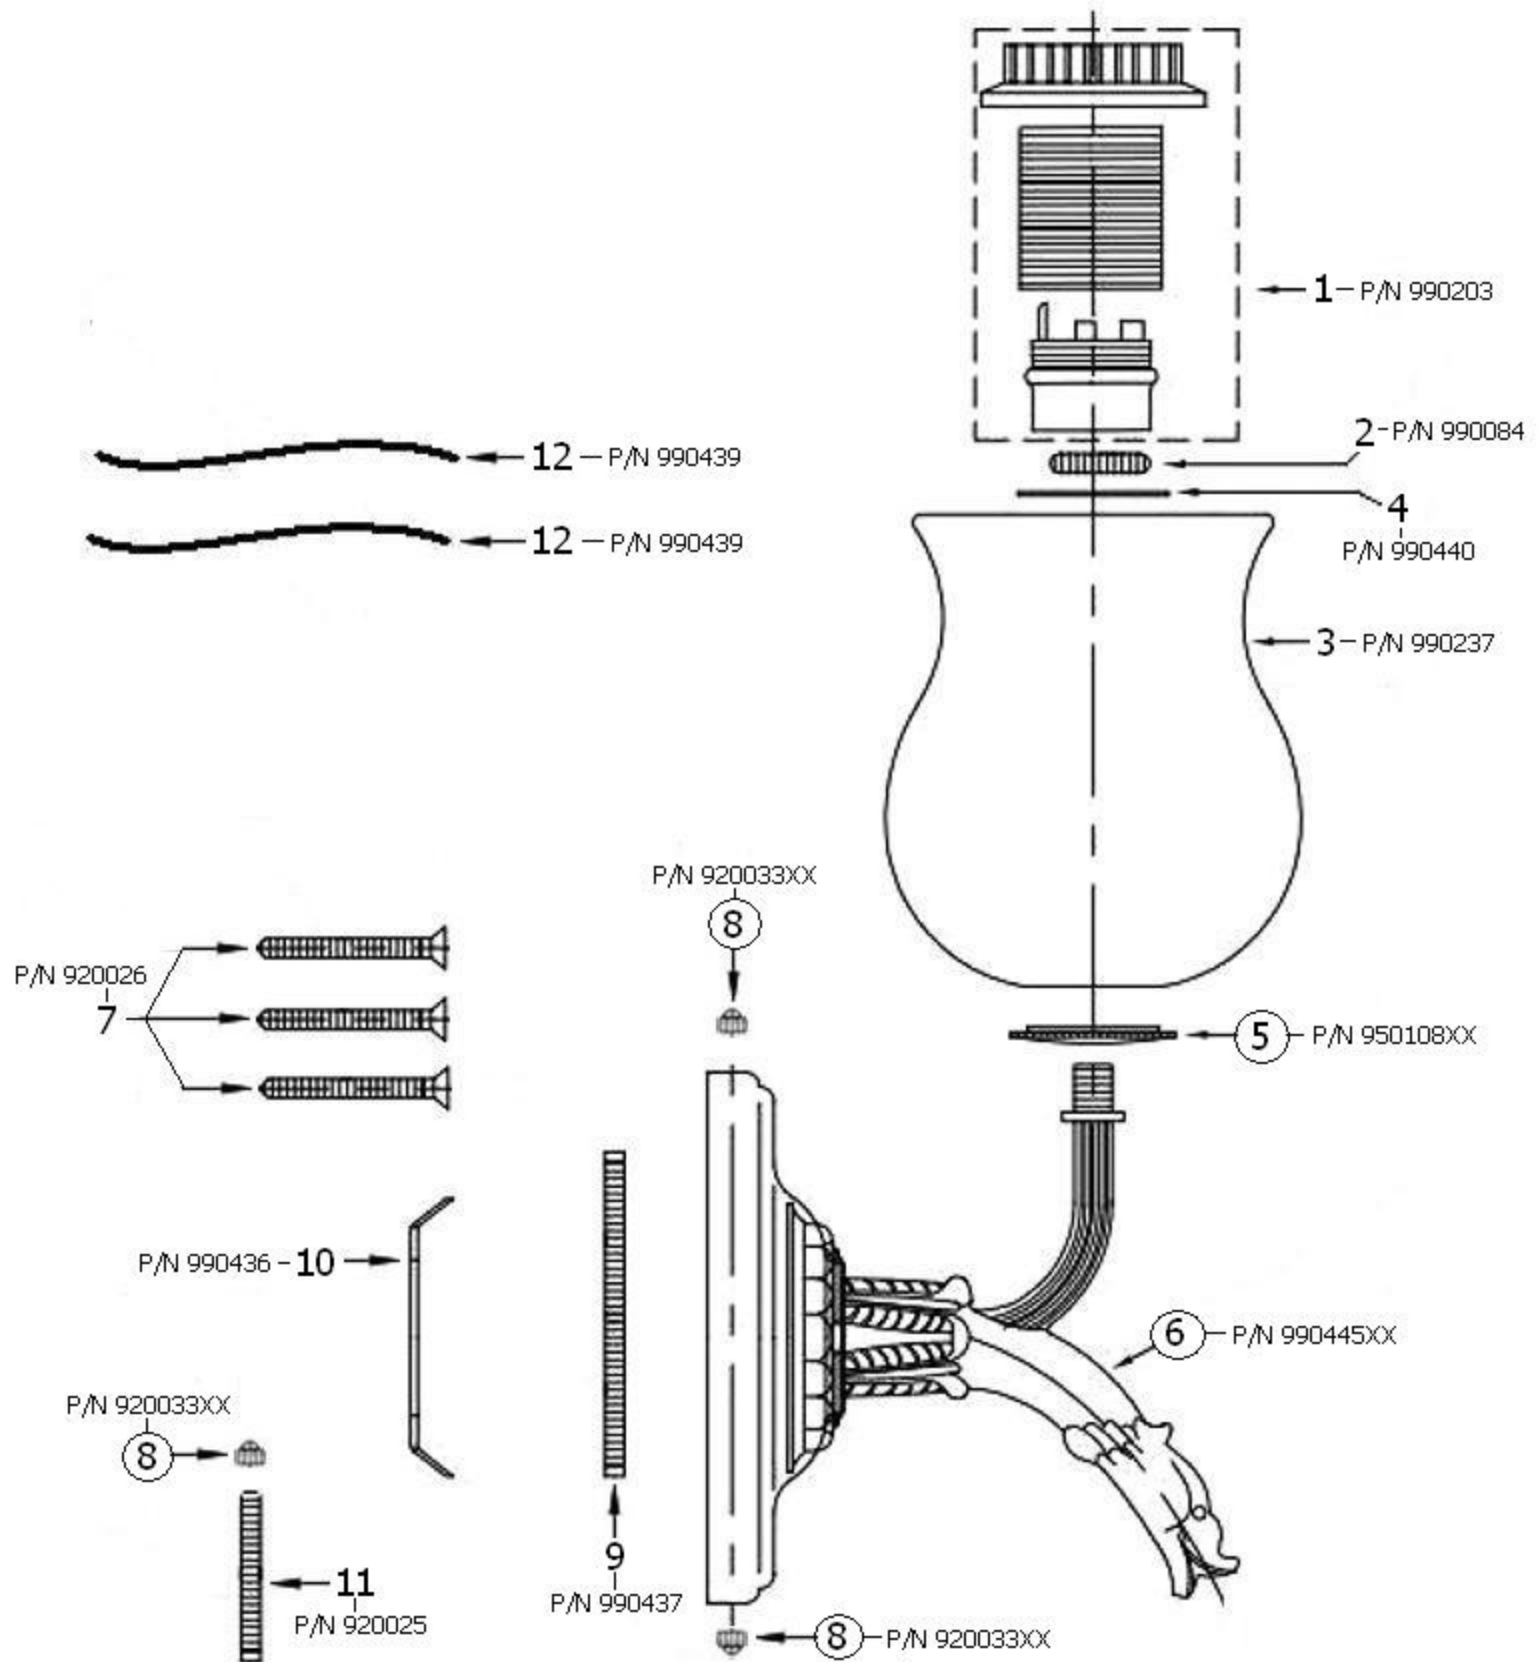

2307 – ‘Pompadour’ Wall Light

Technical Information

- UL listed.
- Maximum 40 watt Candelabra bulb.
- 4 1/4" projection from wall to outside edge of globe.
- 4" diameter escutcheon.
- Available finishes are French Weathered Brass (**47**), Polished Chrome (**48**), SoliBrass (**49**), Lacquered Matte Black Nickel (**50**), Old Gold (**52**), Old Silver (**53**), Polished Brass (**55**), Polished Nickel (**56**), Brushed Nickel (**57**), Satin Nickel (**60**), Antique Lacquered Copper (**67**), Antique Lacquered Brass (**68**), Weathered Brass (**70**), Lacquered Polished Black Nickel (**71**) and Lacquered Polished Copper (**80**).
- Please see Cleaning Instructions: <http://herbeau.com/CleaningAll.pdf> For Finish Care and Maintenance Information.

Part#

Description

01	Socket Set For Wall Light
02	Nut
03	Lamp Globe For Pompadour
04	Brass Flange
05	Sleeve
06	Pompadour Main Body 1
	Globe
07	Mounting Screw Kit
08	Finished Threaded Nut
09	Threaded Stem
10	Pompadour Lamp Wall Plate
11	Threaded Stem
12	Electric Wire 1 1/2" Length

Please follow example when ordering parts for ‘Pompadour’ Wall Light

- To order part#08– Finished Nut
 - 920033xx
- Please substitute finish number needed in place of **XX**

Herbeau[®]
L'Art du Sanitaire depuis 1857

2307 - 'Pompadour' Single Wall Light

2307 - 'Pompadour' Single Wall Light

*P/N = PART NUMBER

○ = FINISHED PARTS

XX = TWO DIGIT FINISH CODE