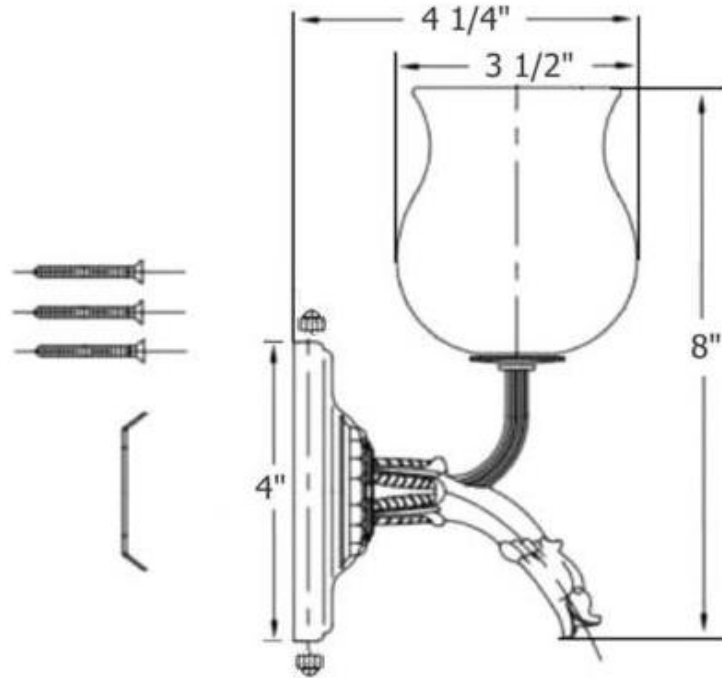

2307 – ‘Pompadour’ Wall Light

Technical Information

- UL listed.
- Maximum 40 watt Candelabra bulb.
- 4 1/4" projection from wall to outside edge of globe.
- 4" diameter escutcheon.
- Available finishes are French Weathered Brass (**47**), Polished Chrome (**48**), SoliBrass (**49**), Lacquered Matte Black Nickel (**50**), Old Gold (**52**), Old Silver (**53**), Polished Brass (**55**), Polished Nickel (**56**), Brushed Nickel (**57**), Satin Nickel (**60**), Antique Lacquered Copper (**67**), Antique Lacquered Brass (**68**), Weathered Brass (**70**), Lacquered Polished Black Nickel (**71**) and Lacquered Polished Copper (**80**).
- Please see Cleaning Instructions: <http://herbeau.com/CleaningAll.pdf> For Finish Care and Maintenance Information.

Part#

Description

01	Socket Set For Wall Light
02	Nut
03	Lamp Globe For Pompadour
04	Brass Flange
05	Sleeve
06	Pompadour Main Body 1
	Globe
07	Mounting Screw Kit
08	Finished Threaded Nut
09	Threaded Stem
10	Pompadour Lamp Wall Plate
11	Threaded Stem
12	Electric Wire 1 1/2" Length

Please follow example when ordering parts for ‘Pompadour’ Wall Light

- To order part#08– Finished Nut
 - 920033xx
- Please substitute finish number needed in place of **XX**

Herbeau[®]
L'Art du Sanitaire depuis 1857