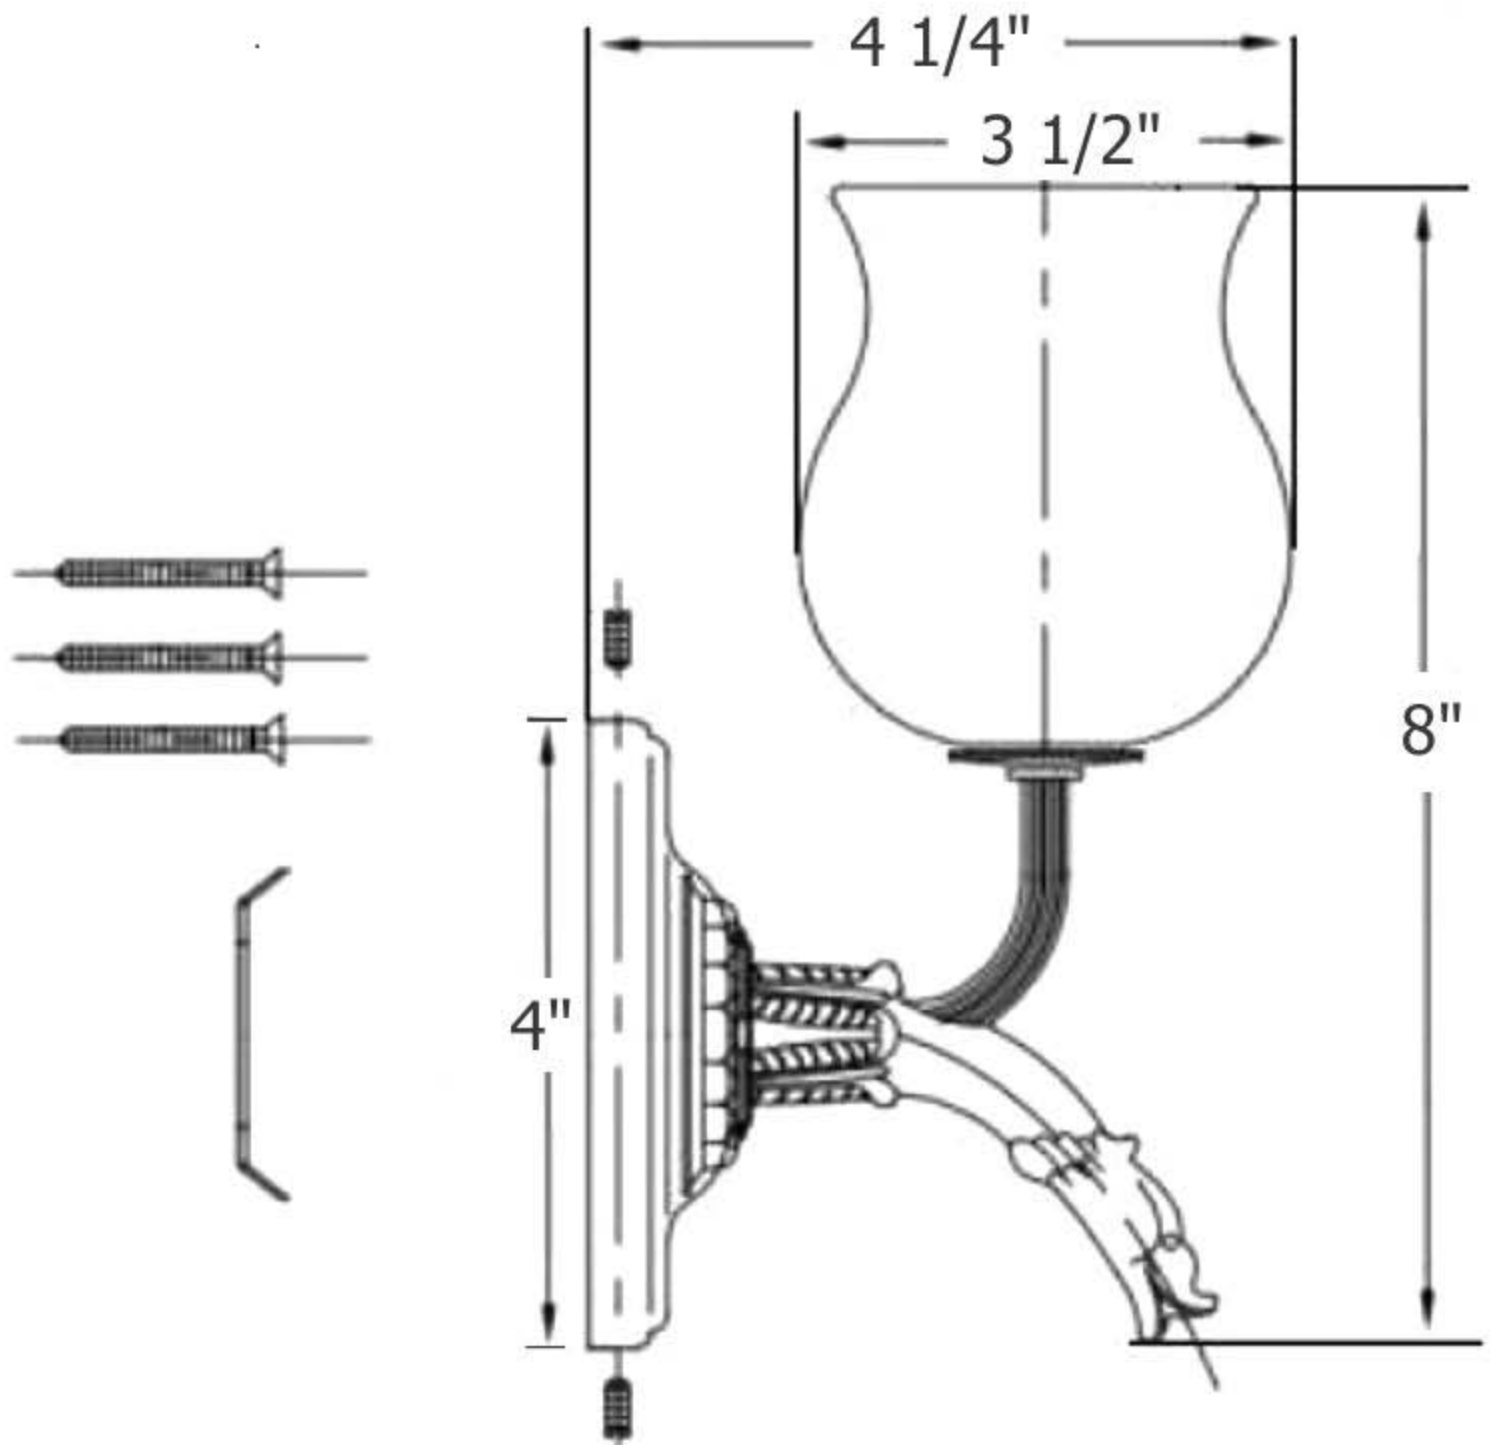

2307 - 'Pompadour' Single Wall Light