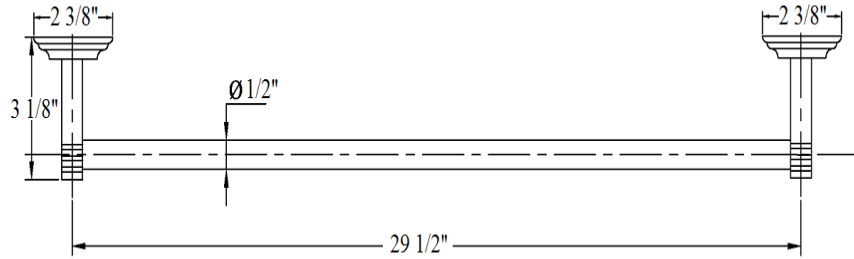

# 2291-30 – ‘Lille’ Towel Bar - 30”

## Part#

01  
02  
03  
04  
05  
06

## Description

Mounting Screw Kit  
Mounting Plate  
Escutcheon  
Wall Support  
Set Screw  
29 1/2” Lille Bar

Please follow example when ordering parts for ‘Lille’ Towel Bar-30”

- To order part#03 – Escutcheon
  - 950070xx
- Please substitute finish number needed in place of xx

# 2291 - 30 - 'Lille' Towel Bar 30"

\*P/N = PART NUMBER

○ = FINISHED PARTS

XX = TWO DIGIT FINISH CODE