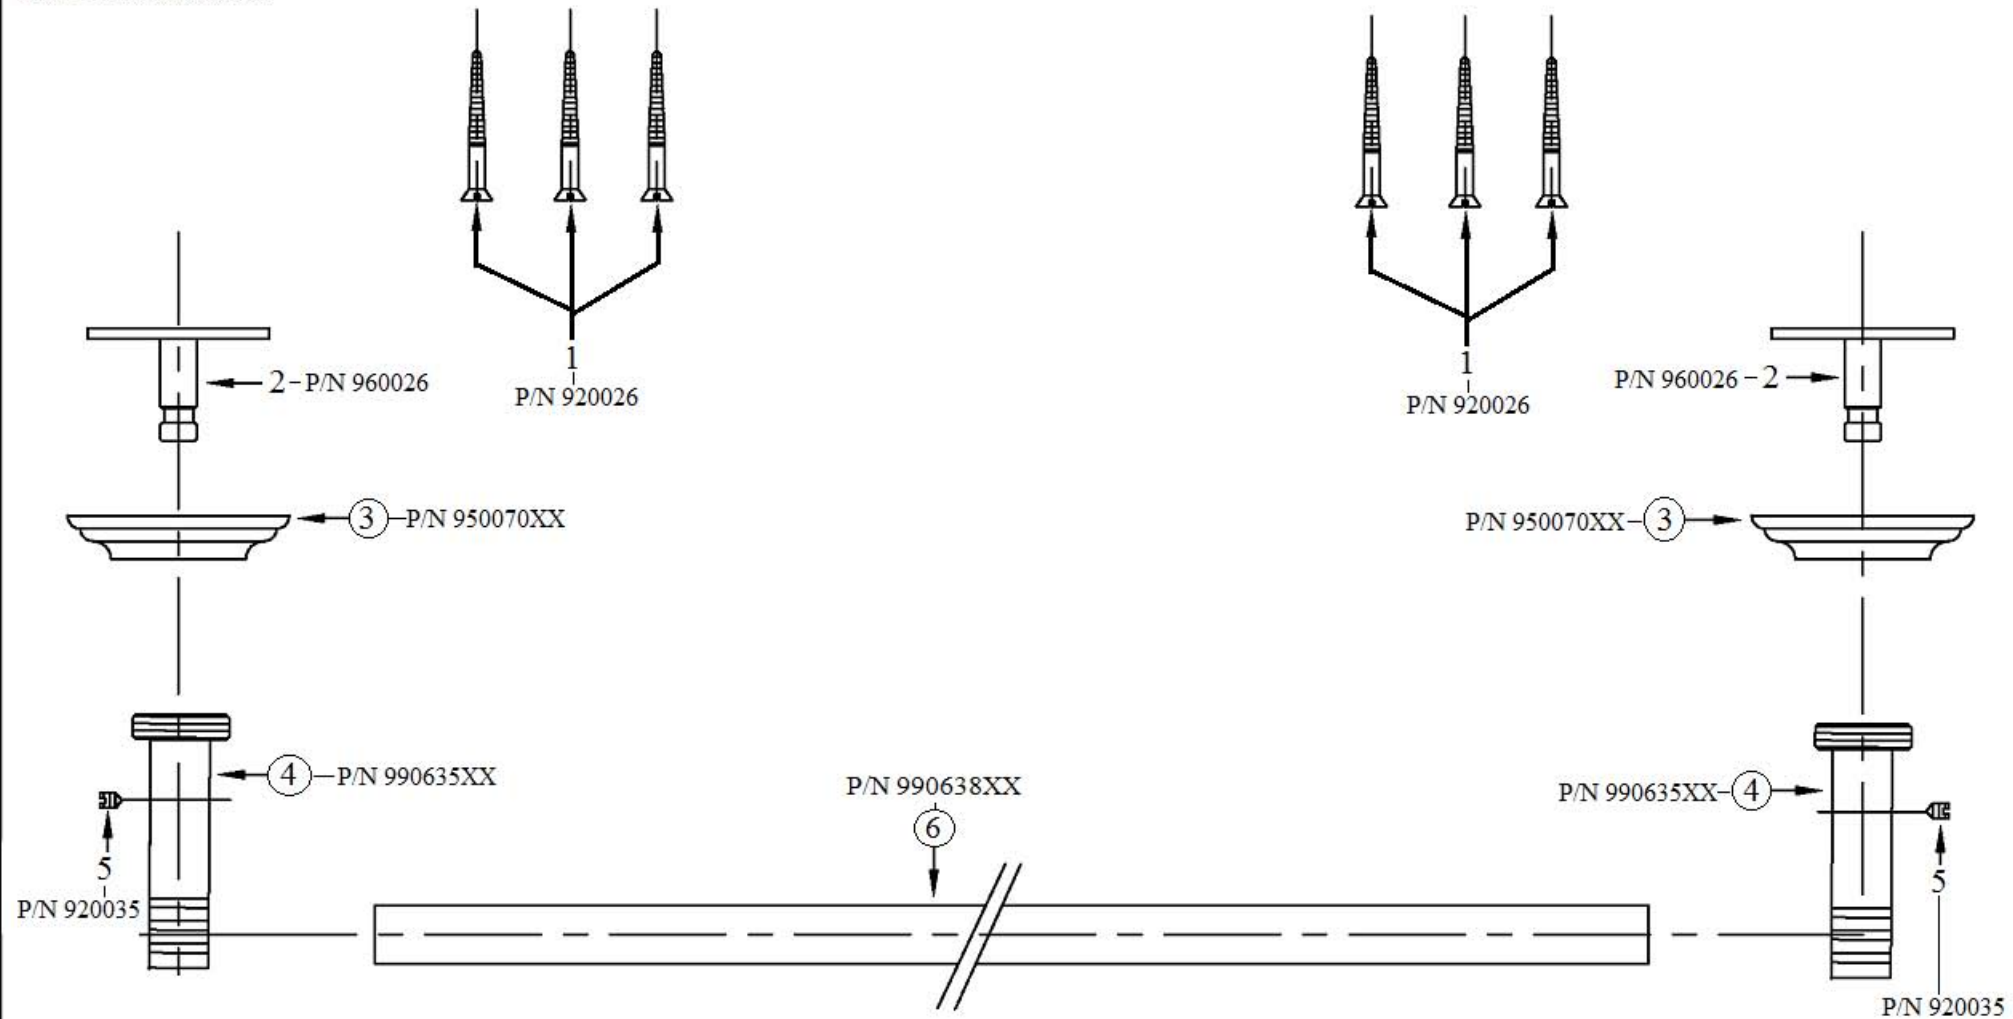

2291 - 30 - 'Lille' Towel Bar 30"

*P/N = PART NUMBER

○ = FINISHED PARTS

XX = TWO DIGIT FINISH CODE