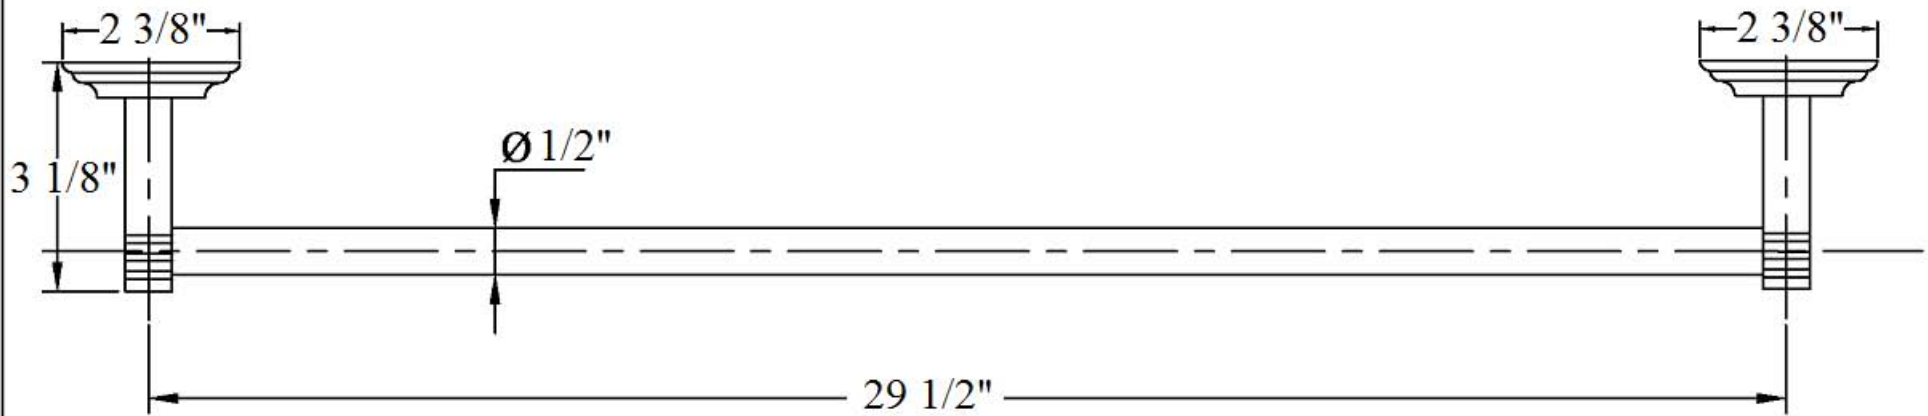

2291 - 30 - 'Lille' Towel Bar 30"