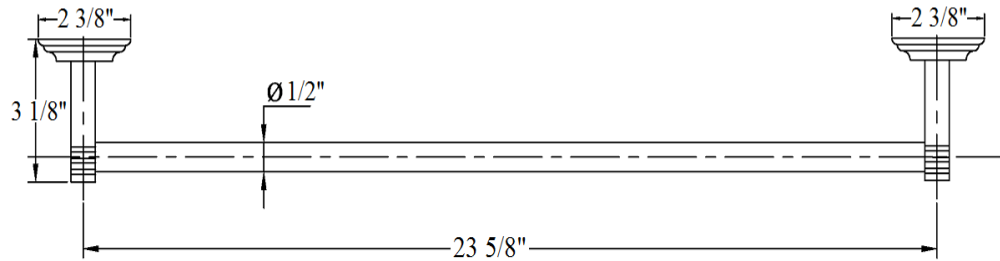

2291-24 – ‘Lille’ Towel Bar - 24”

Technical Information

- Bar can be cut to size.
- Available finishes are French Weathered Brass (**47**), Polished Chrome (**48**), SoliBrass (**49**), Lacquered Matte Black Nickel (**50**), Old Gold (**52**), Old Silver (**53**), Polished Brass (**55**), Polished Nickel (**56**), Brushed Nickel (**57**), Satin Nickel (**60**), Antique Lacquered Copper (**67**), Antique Lacquered Brass (**68**), Weathered Brass (**70**), Lacquered Polished Black Nickel (**71**) and Lacquered Polished Copper (**80**).
- Please See Cleaning Instructions: <http://herbeau.com/CleaningAll.pdf> For Finish Care and Maintenance Information.

Part#

01
02
03
04
05
06

Description

Mounting Screw Kit
Mounting Plate
Escutcheon
Wall Support
Set Screw
23 5/8” Lille Bar

Please follow example when ordering parts for ‘Lille’ Towel Bar-24”

- To order part#03 – Escutcheon
 - 950070xx
- Please substitute finish number needed in place of xx

Herbeau[®]
L'Art du Sanitaire depuis 1857

2291 - 24 - 'Lille' Towel Bar 24"

2291 - 24 - 'Lille' Towel Bar 24"

*P/N = PART NUMBER

○ = FINISHED PARTS

XX = TWO DIGIT FINISH CODE