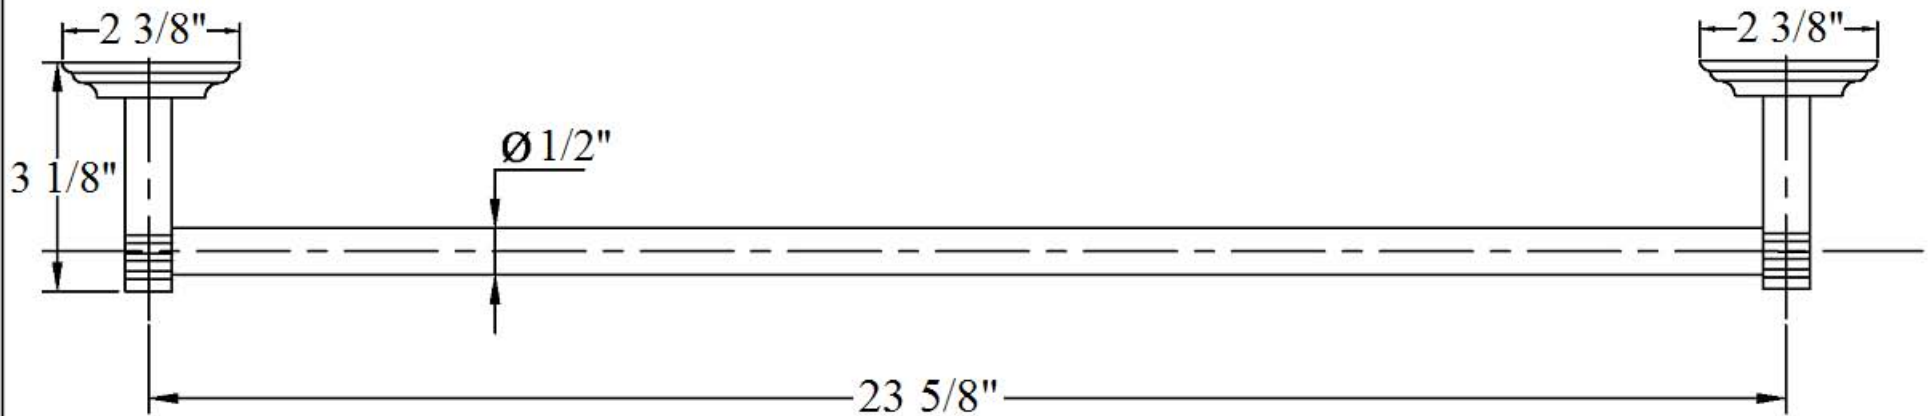

2291-24 – ‘Lille’ Towel Bar - 24”

Technical Information

- Bar can be cut to size.
- Available finishes are French Weathered Brass (**47**), Polished Chrome (**48**), SoliBrass (**49**), Lacquered Matte Black Nickel (**50**), Old Gold (**52**), Old Silver (**53**), Polished Brass (**55**), Polished Nickel (**56**), Brushed Nickel (**57**), Satin Nickel (**60**), Antique Lacquered Copper (**67**), Antique Lacquered Brass (**68**), Weathered Brass (**70**), Lacquered Polished Black Nickel (**71**) and Lacquered Polished Copper (**80**).
- Please See Cleaning Instructions: <http://herbeau.com/CleaningAll.pdf> For Finish Care and Maintenance Information.

Part#

01
02
03
04
05
06

Description

Mounting Screw Kit
Mounting Plate
Escutcheon
Wall Support
Set Screw
23 5/8” Lille Bar

Please follow example when ordering parts for ‘Lille’ Towel Bar-24”

- To order part#03 – Escutcheon
 - 950070xx
- Please substitute finish number needed in place of xx

Herbeau[®]
L'Art du Sanitaire depuis 1857

2291 - 24 - 'Lille' Towel Bar 24"

2291 - 24 - 'Lille' Towel Bar 24"

*P/N = PART NUMBER

○ = FINISHED PARTS

XX = TWO DIGIT FINISH CODE