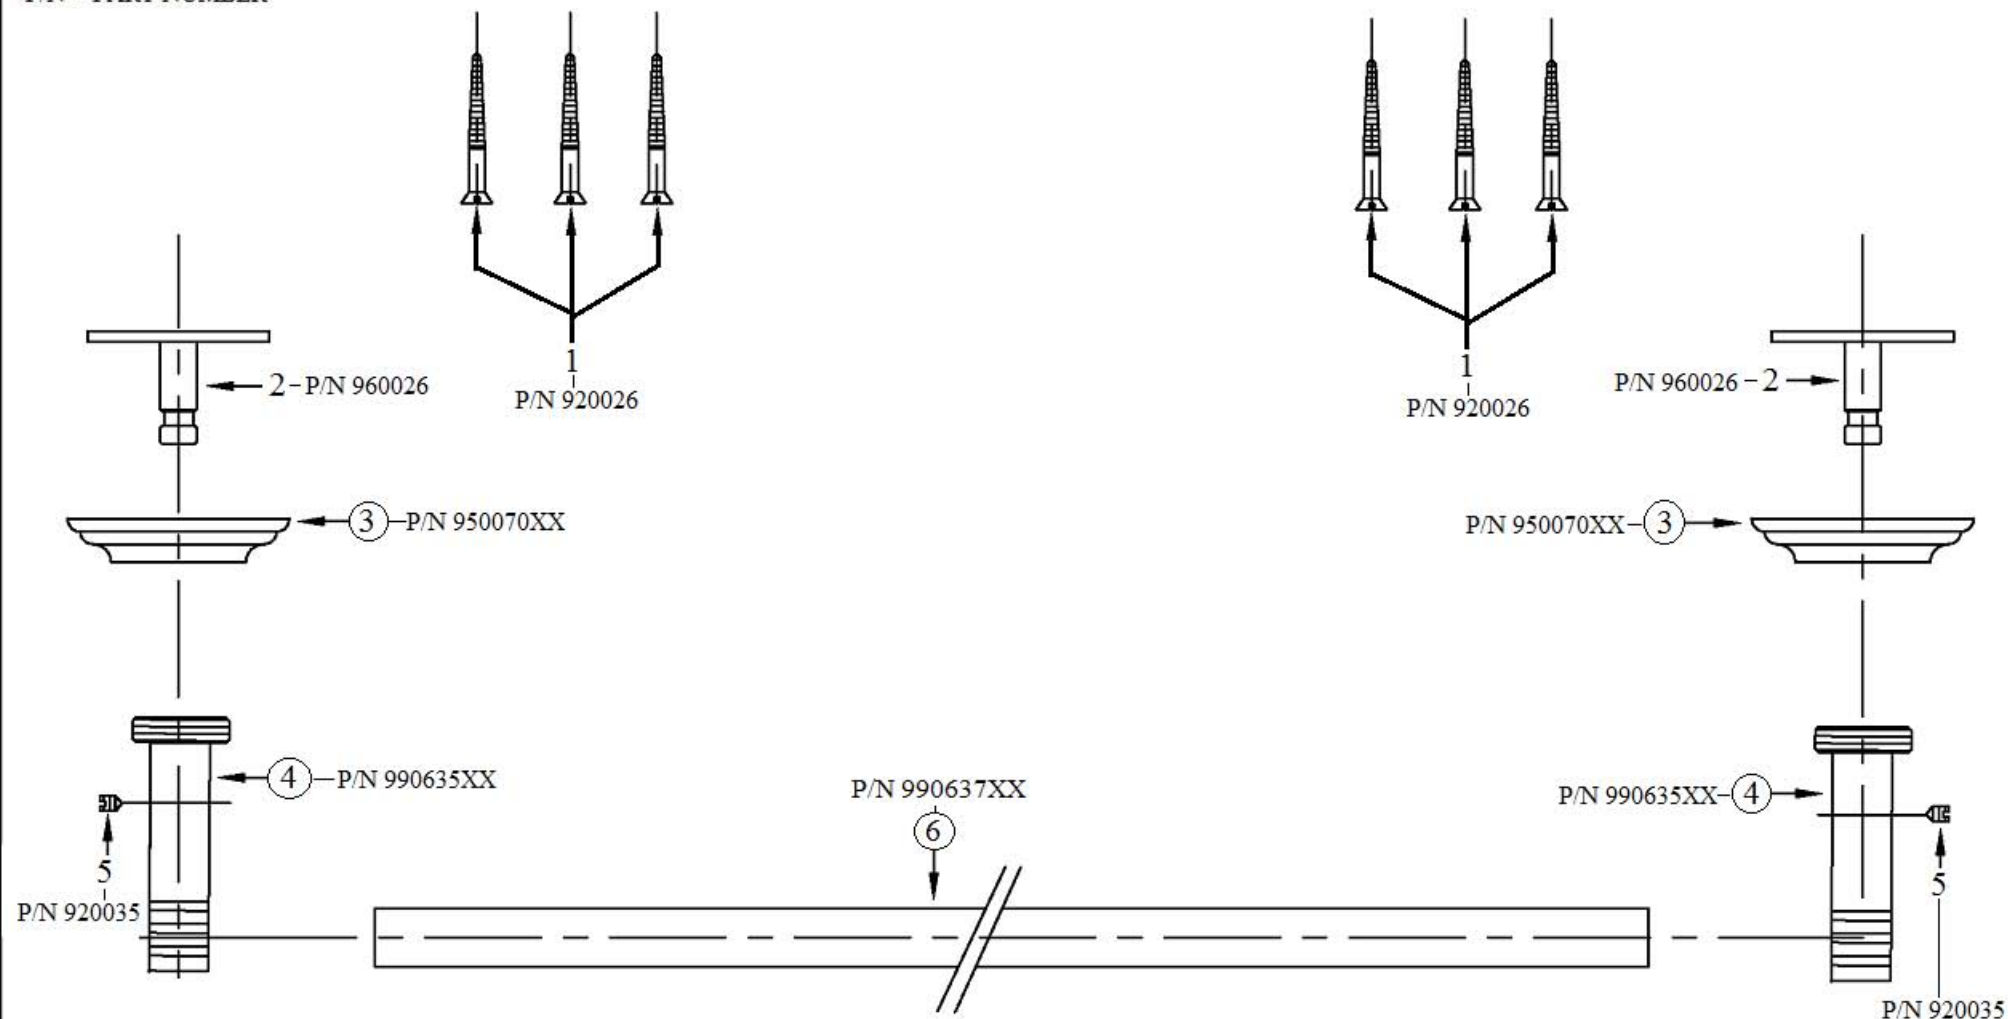

2291-24 – ‘Lille’ Towel Bar - 24”

Technical Information

- Bar can be cut to size.
- Available finishes are French Weathered Brass (**47**), Polished Chrome (**48**), SoliBrass (**49**), Lacquered Matte Black Nickel (**50**), Old Gold (**52**), Old Silver (**53**), Polished Brass (**55**), Polished Nickel (**56**), Brushed Nickel (**57**), Satin Nickel (**60**), Antique Lacquered Copper (**67**), Antique Lacquered Brass (**68**), Weathered Brass (**70**), Lacquered Polished Black Nickel (**71**) and Lacquered Polished Copper (**80**).
- Please See Cleaning Instructions: <http://herbeau.com/CleaningAll.pdf> For Finish Care and Maintenance Information.

Part#

01
02
03
04
05
06

Description

Mounting Screw Kit
Mounting Plate
Escutcheon
Wall Support
Set Screw
23 5/8” Lille Bar

Please follow example when ordering parts for ‘Lille’ Towel Bar-24”

- To order part#03 – Escutcheon
 - 950070xx
- Please substitute finish number needed in place of xx

Herbeau[®]
L'Art du Sanitaire depuis 1857

2291 - 24 - 'Lille' Towel Bar 24"

2291 - 24 - 'Lille' Towel Bar 24"

*P/N = PART NUMBER

○ = FINISHED PARTS

XX = TWO DIGIT FINISH CODE