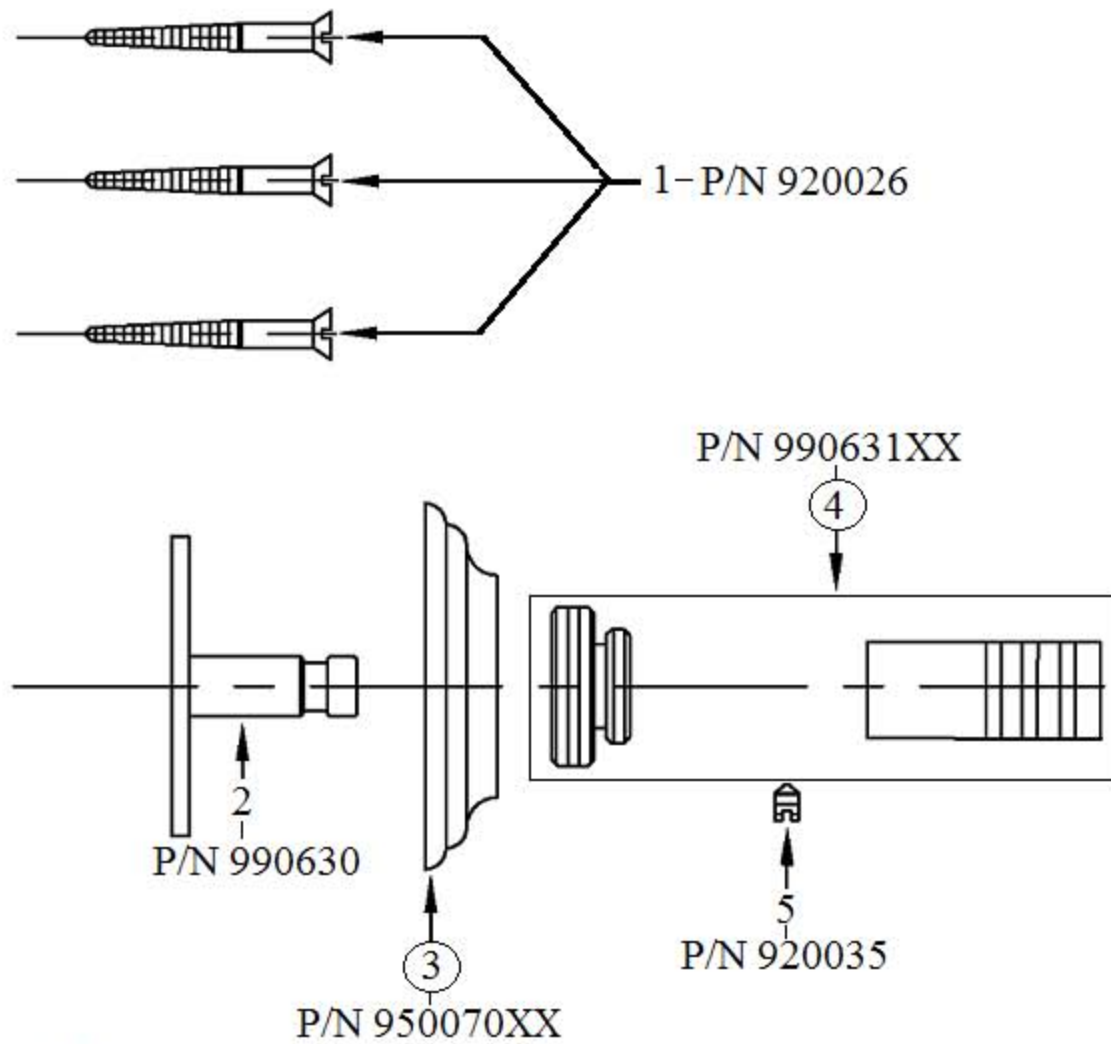

2290 - 'Lille' Small Towel Ring

*P/N = PART NUMBER

○ = FINISHED PARTS

XX = TWO DIGIT FINISH CODE