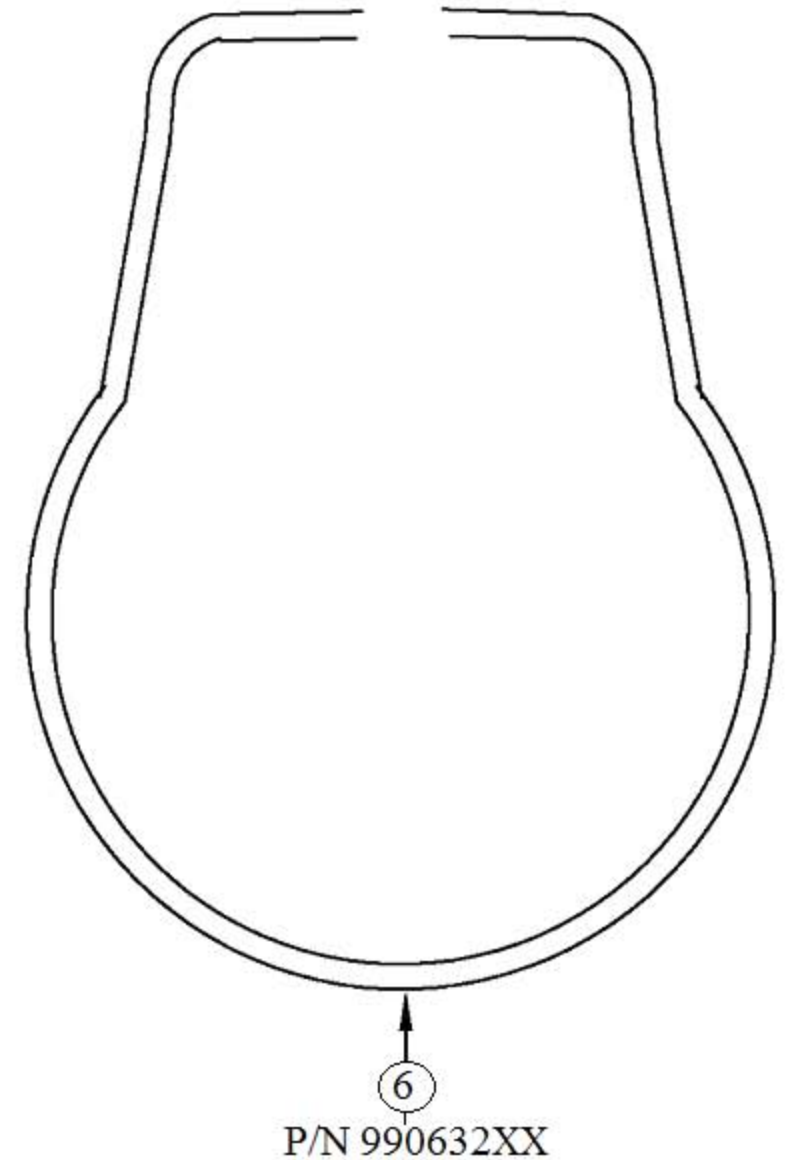

## Part#

01  
02  
03  
04  
05  
06

## Description

Mounting Screw Kit  
Modified Wall Plate  
Escutcheon  
Small Support  
Set Screw  
Small Oval Ring

Please follow example when ordering parts for ‘Lille’ Small Towel Ring

- To order part#03 – Escutcheon
  - 950070xx
- Please substitute finish number needed in place of **xx**

# 2290 - "Lille" Small Towel Ring

# 2290 - 'Lille' Small Towel Ring

\*P/N = PART NUMBER

○ = FINISHED PARTS

XX = TWO DIGIT FINISH CODE