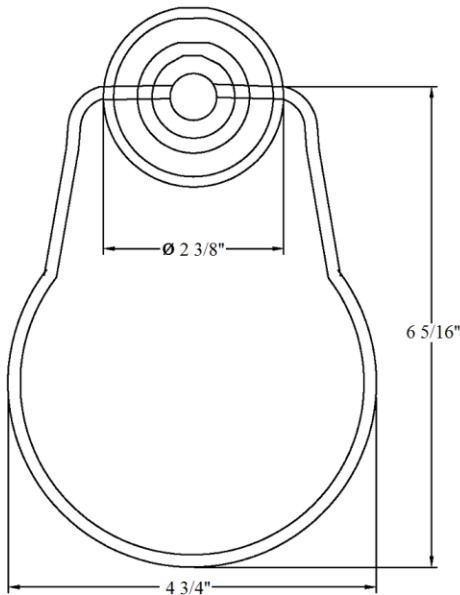

2290 – ‘Lille’ Small Towel Ring

Technical Information

- Available finishes are French Weathered Brass (47), Polished Chrome (48), SoliBrass (49), Lacquered Matte Black Nickel (50), Old Gold (52), Old Silver (53), Polished Brass (55), Polished Nickel (56), Brushed Nickel (57), Satin Nickel (60), Antique Lacquered Copper (67), Antique Lacquered Brass (68), Weathered Brass (70), Lacquered Polished Black Nickel (71) and Lacquered Polished Copper (80).
- Please See Cleaning Instructions: <http://herbeau.com/CleaningAll.pdf> For Finish Care and Maintenance Information.

Part#

01
02
03
04
05
06

Description

Mounting Screw Kit
Modified Wall Plate
Escutcheon
Small Support
Set Screw
Small Oval Ring

Please follow example when ordering parts for ‘Lille’ Small Towel Ring

- To order part#03 – Escutcheon
  - 950070xx
- Please substitute finish number needed in place of **xx**

Herbeau®
L'Art du Sanitaire depuis 1857