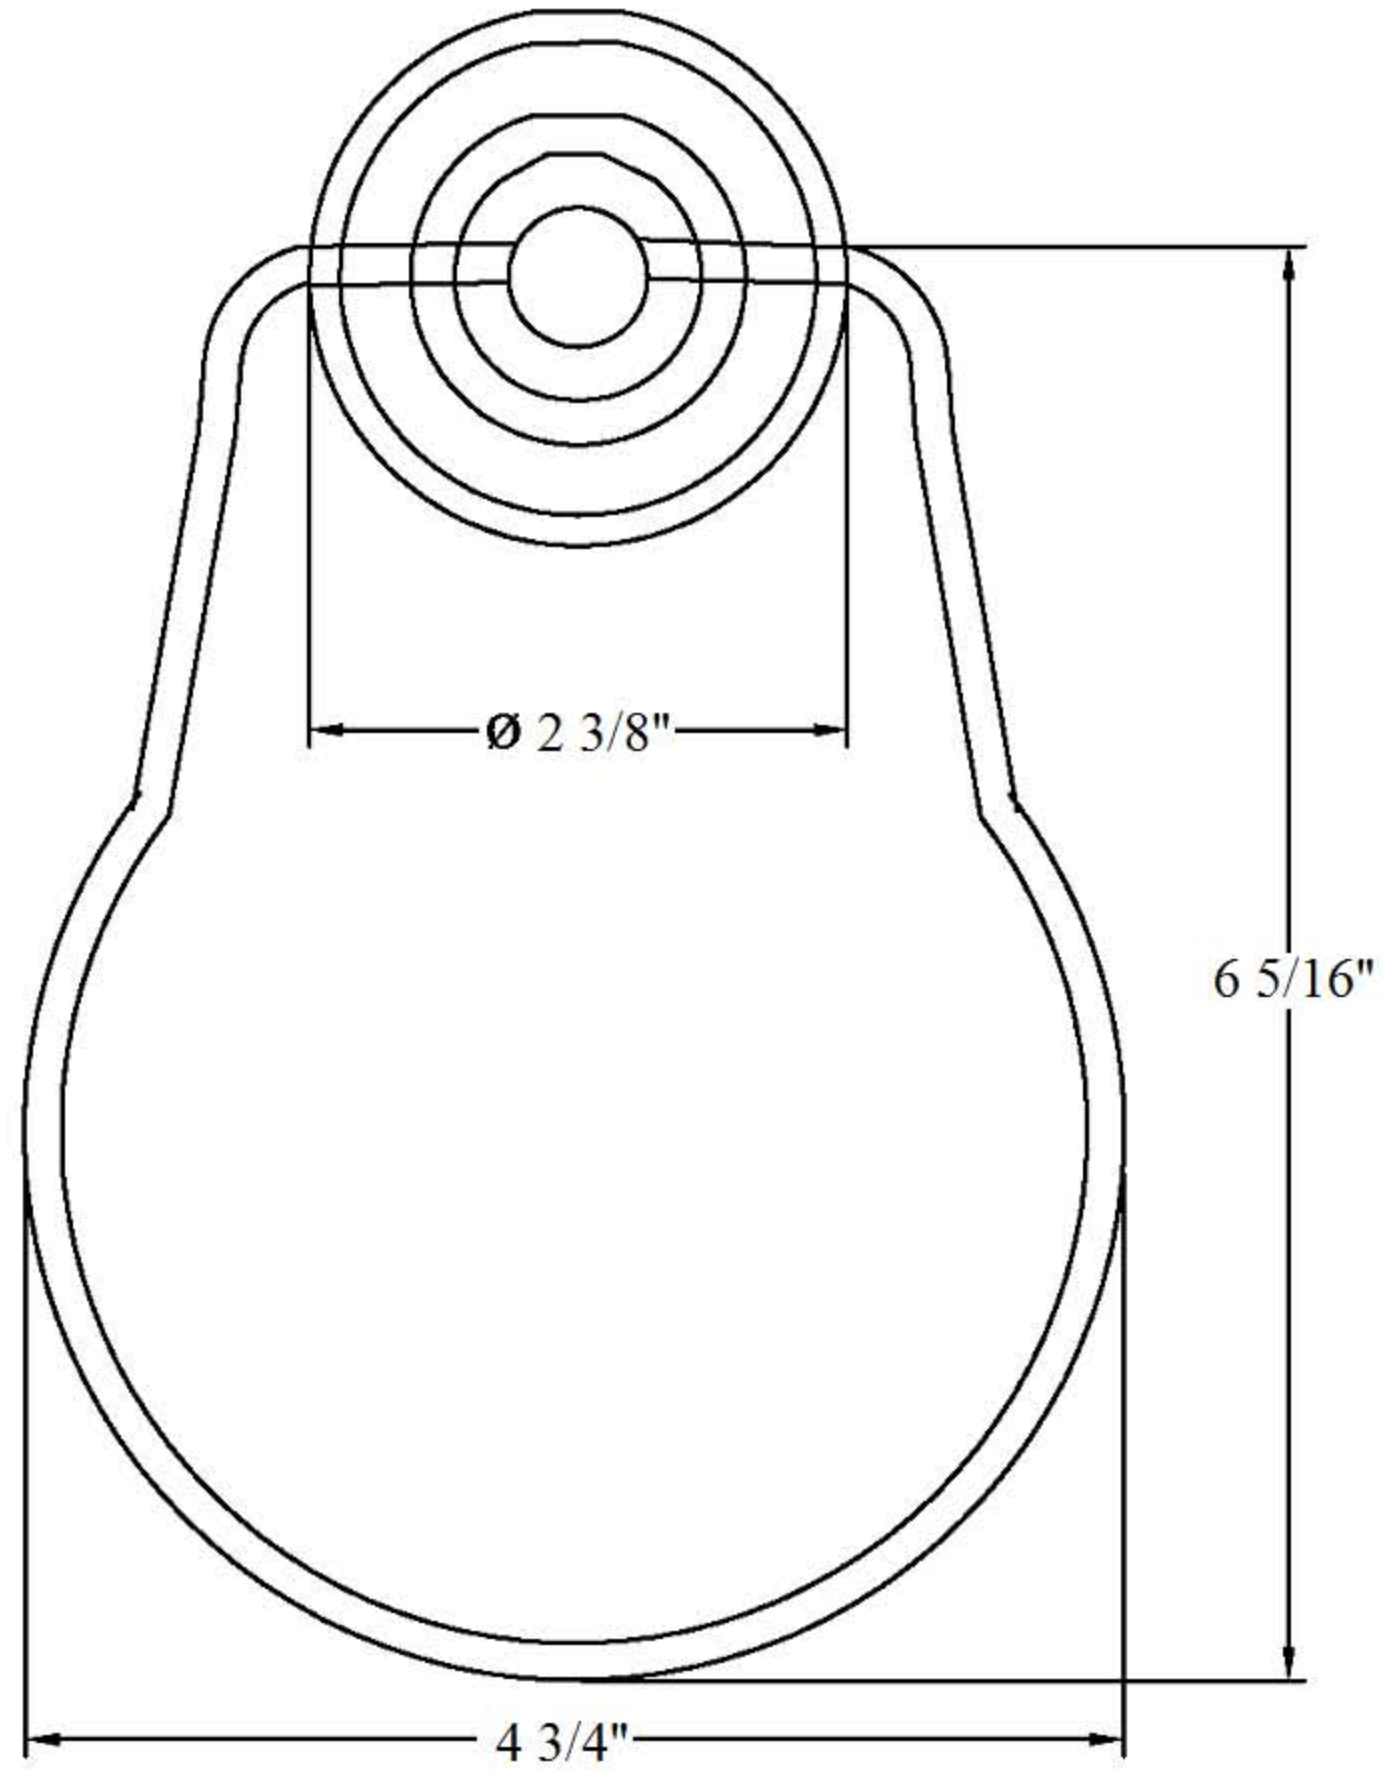

2290 - "Lille" Small Towel Ring