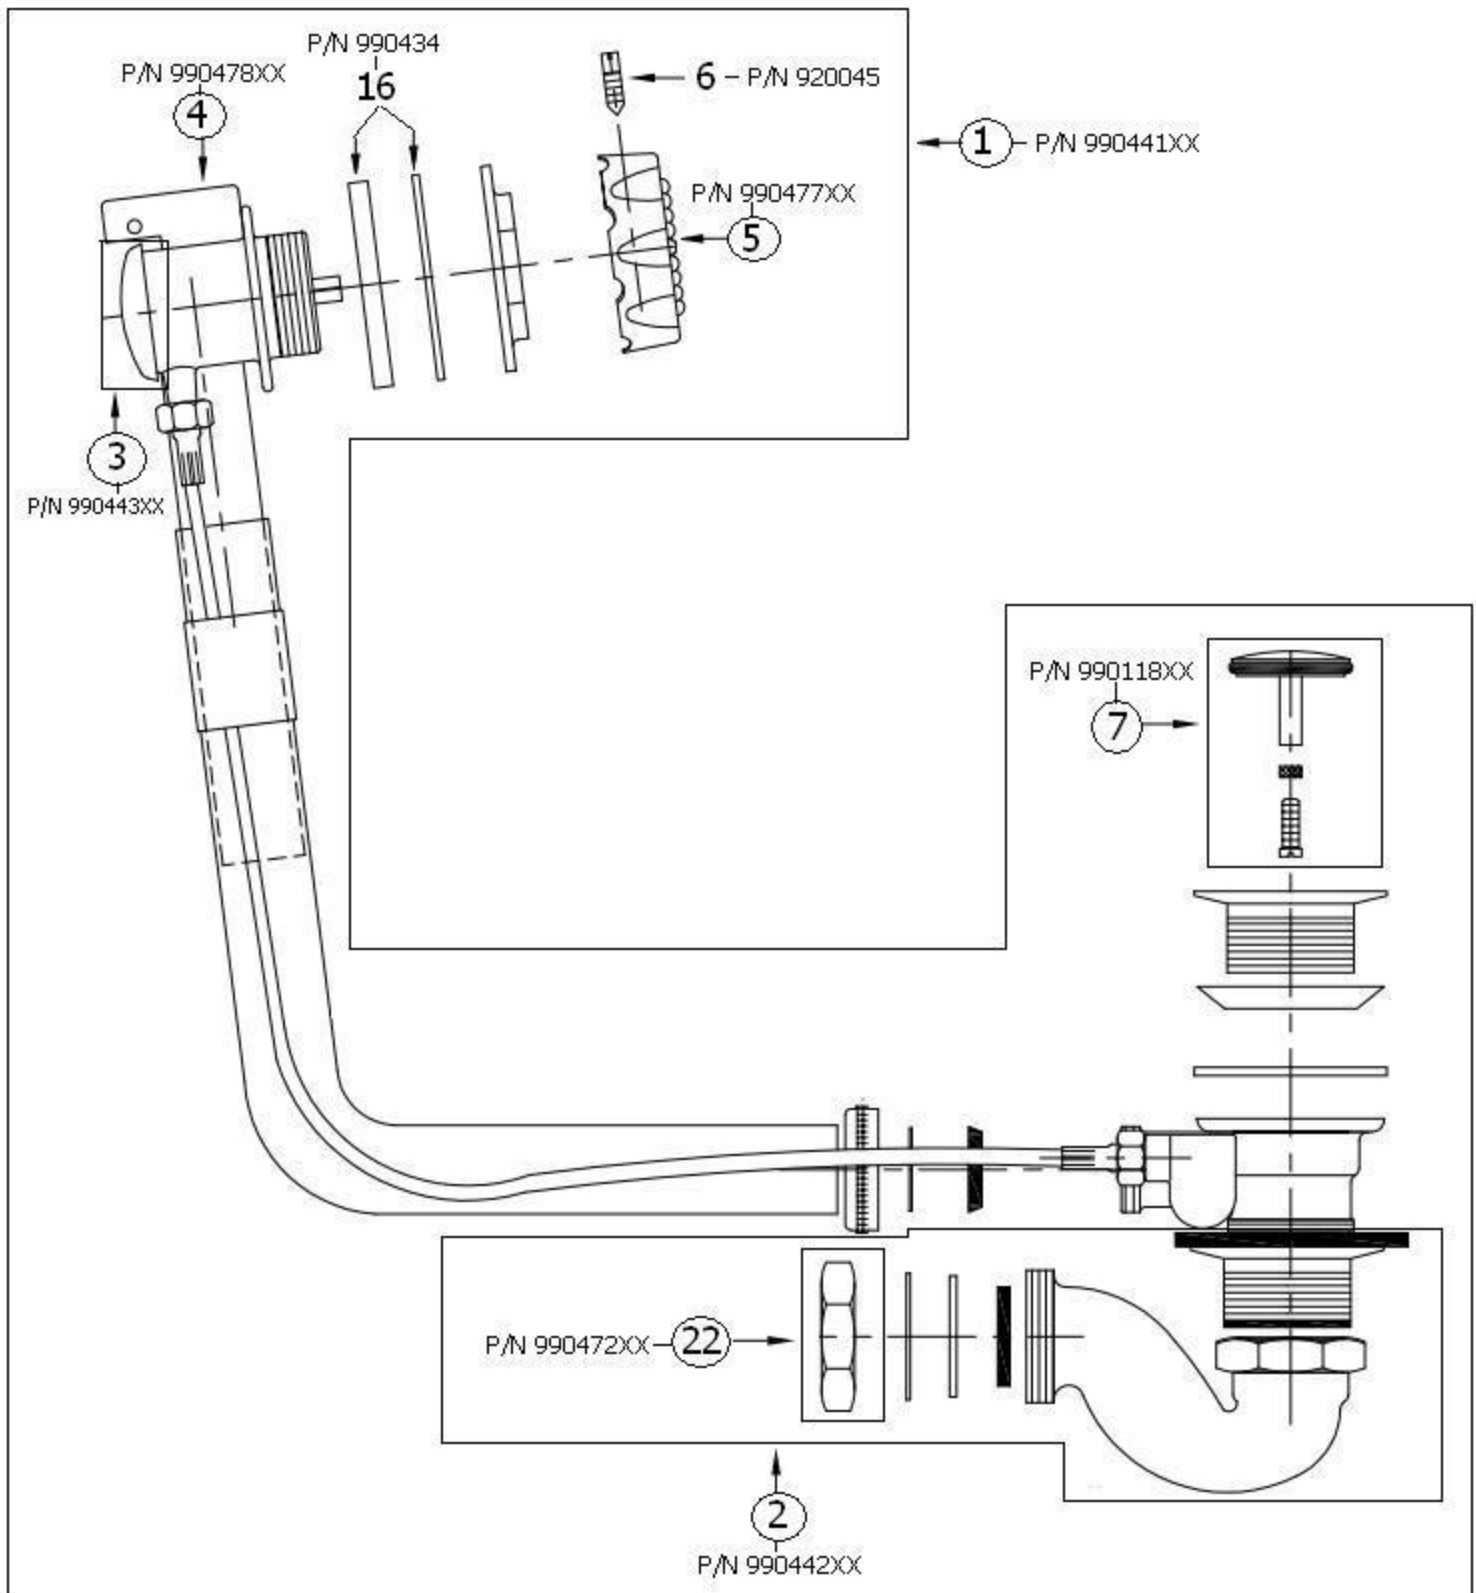

2272 – ‘Pompadour’ Cable Operated Drain & Overflow

Part #	Description
01	Over Flow Pipe & Pop-Up Set
02	Bath Waste Trap
03	Hole Cover
04	Fitting Set
05	Pompadour Control Handle
06	Set Screw
07	Plug & Stem For Pop-Up
16	Gasket Set
22	#22 Drain Nut

Technical Information

- All external parts are finished.
- 1 ½” drain.
- Includes 1 ¼” pop-up drain.
- Designed for Herbeau tubs.
- Available finishes are French Weathered Brass (**47**), Polished Chrome (**48**), SoliBrass (**49**), Lacquered Matte Black Nickel (**50**), Old Gold (**52**), Old Silver (**53**), Polished Brass (**55**), Polished Nickel (**56**), Brushed Nickel (**57**), Satin Nickel (**60**), Antique Lacquered Copper (**67**), Antique Lacquered Brass (**68**), Weathered Brass (**70**), Lacquered Polished Black Nickel (**71**) and Lacquered Polished Copper (**80**).
- Please See Cleaning Instructions: <http://herbeau.com/CleaningAll.pdf> For Finish Care and Maintenance Information.

Please follow example when ordering for ‘Pompadour’ Drain & Overflow

- To order part#3 – Hole Cover
 - 990443xx
- Please substitute finish number needed in place of **XX**

Herbeau[®]
L'Art du Sanitaire depuis 1857

2272 - 'Pompadour' Cable Operated Drain & Overflow

2272 - 'Pompadour' Cable Operated Drain & Overflow

*P/N = PART NUMBER

○ = FINISHED PARTS

XX = TWO DIGIT FINISH CODE

Copyright©2017 Herbeau Creations. All rights reserved. All product and specifications are subject to change without notice. Herbeau Creations is not responsible for typographical and/or dimensional errors. Typographical errors are subject to correction.