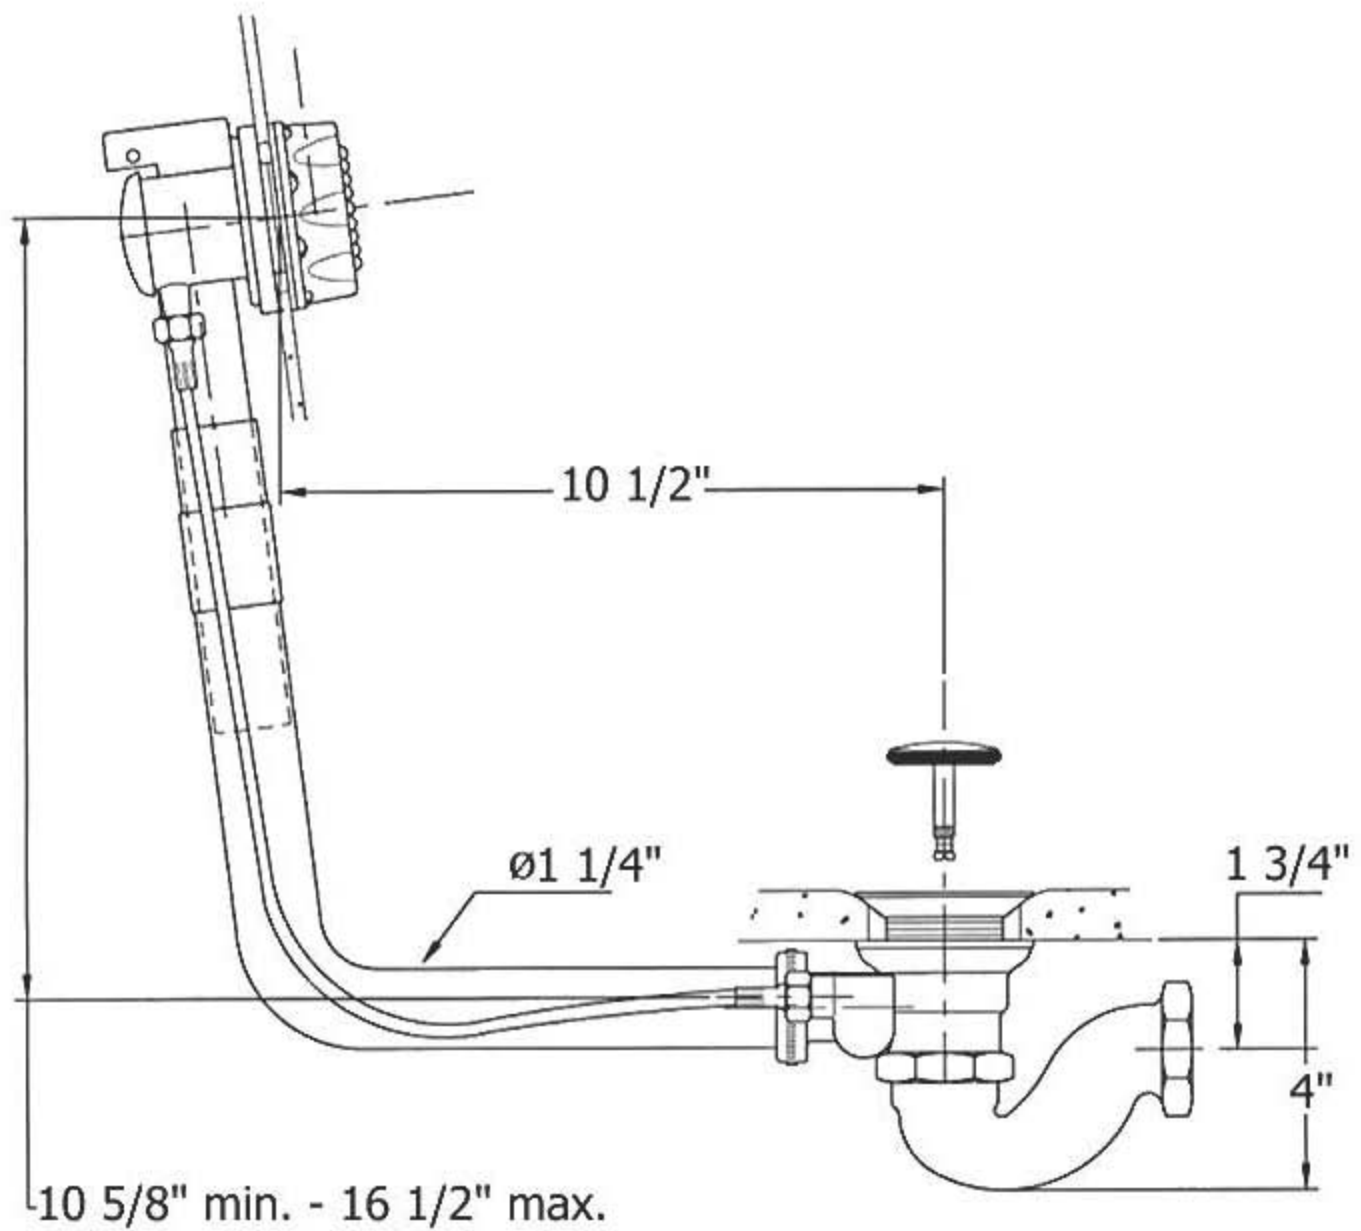

2272 – ‘Pompadour’ Cable Operated Drain & Overflow

Part #	Description
01	Over Flow Pipe & Pop-Up Set
02	Bath Waste Trap
03	Hole Cover
04	Fitting Set
05	Pompadour Control Handle
06	Set Screw
07	Plug & Stem For Pop-Up
16	Gasket Set
22	#22 Drain Nut

Technical Information

- All external parts are finished.
- 1 ½” drain.
- Includes 1 ¼” pop-up drain.
- Designed for Herbeau tubs.
- Available finishes are French Weathered Brass (**47**), Polished Chrome (**48**), SoliBrass (**49**), Lacquered Matte Black Nickel (**50**), Old Gold (**52**), Old Silver (**53**), Polished Brass (**55**), Polished Nickel (**56**), Brushed Nickel (**57**), Satin Nickel (**60**), Antique Lacquered Copper (**67**), Antique Lacquered Brass (**68**), Weathered Brass (**70**), Lacquered Polished Black Nickel (**71**) and Lacquered Polished Copper (**80**).
- Please See Cleaning Instructions: <http://herbeau.com/CleaningAll.pdf> For Finish Care and Maintenance Information.

Please follow example when ordering for ‘Pompadour’ Drain & Overflow

- To order part#3 – Hole Cover
 - 990443xx
- Please substitute finish number needed in place of **XX**

Herbeau[®]
L'Art du Sanitaire depuis 1857

2272 - 'Pompadour' Cable Operated Drain & Overflow

2272 - 'Pompadour' Cable Operated Drain & Overflow

*P/N = PART NUMBER

○ = FINISHED PARTS

XX = TWO DIGIT FINISH CODE

Copyright©2017 Herbeau Creations. All rights reserved. All product and specifications are subject to change without notice. Herbeau Creations is not responsible for typographical and/or dimensional errors. Typographical errors are subject to correction.