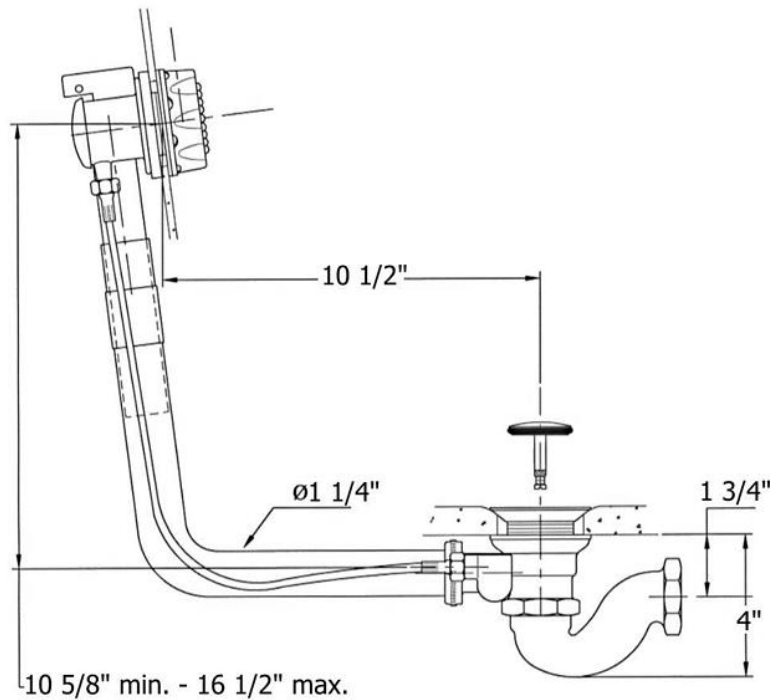

2272 – ‘Pompadour’ Cable Operated Drain & Overflow

Part #	Description
01	Over Flow Pipe & Pop-Up Set
02	Bath Waste Trap
03	Hole Cover
04	Fitting Set
05	Pompadour Control Handle
06	Set Screw
07	Plug & Stem For Pop-Up
16	Gasket Set
22	#22 Drain Nut

Technical Information

- All external parts are finished.
- 1 ½” drain.
- Includes 1 ¼” pop-up drain.
- Designed for Herbeau tubs.
- Available finishes are French Weathered Brass (**47**), Polished Chrome (**48**), SoliBrass (**49**), Lacquered Matte Black Nickel (**50**), Old Gold (**52**), Old Silver (**53**), Polished Brass (**55**), Polished Nickel (**56**), Brushed Nickel (**57**), Satin Nickel (**60**), Antique Lacquered Copper (**67**), Antique Lacquered Brass (**68**), Weathered Brass (**70**), Lacquered Polished Black Nickel (**71**) and Lacquered Polished Copper (**80**).
- Please See Cleaning Instructions: <http://herbeau.com/CleaningAll.pdf> For Finish Care and Maintenance Information.

Please follow example when ordering for ‘Pompadour’ Drain & Overflow

- To order part#3 – Hole Cover
 - 990443xx
- Please substitute finish number needed in place of **XX**

Herbeau[®]
L'Art du Sanitaire depuis 1857

2272 - 'Pompadour' Cable Operated Drain & Overflow

2272 - 'Pompadour' Cable Operated Drain & Overflow

*P/N = PART NUMBER

○ = FINISHED PARTS

XX = TWO DIGIT FINISH CODE

Copyright©2017 Herbeau Creations. All rights reserved. All product and specifications are subject to change without notice. Herbeau Creations is not responsible for typographical and/or dimensional errors. Typographical errors are subject to correction.