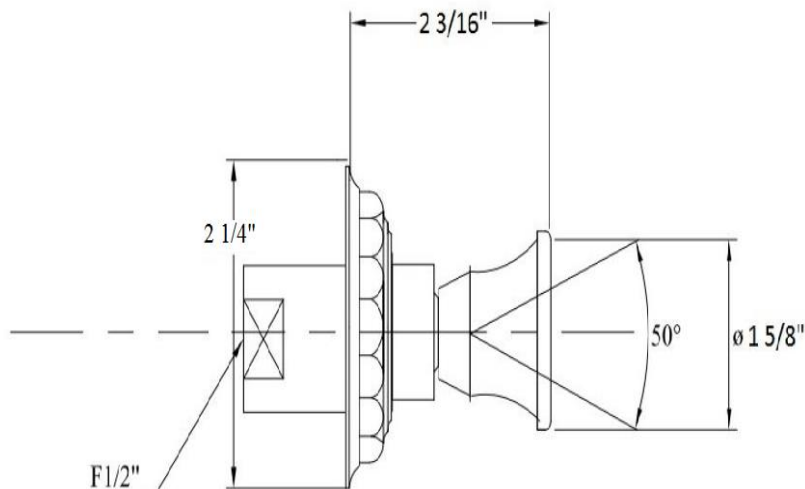

2259 - 'Pompadour' Adjustable Wall Body Spray

Technical Information

- 1/2" female connection.
- Maximum flow rate is 1.2 GPM with new low flow restrictor.
- Available finishes are French Weathered Brass (**47**), Polished Chrome (**48**), SoliBrass (**49**), Lacquered Matte Black Nickel (**50**), Old Gold (**52**), Old Silver (**53**), Polished Brass (**55**), Polished Nickel (**56**), Brushed Nickel (**57**), Satin Nickel (**60**), Antique Lacquered Copper (**67**), Antique Lacquered Brass (**68**), Weathered Brass (**70**), Lacquered Polished Black Nickel (**71**) and Lacquered Polished Copper (**80**).
- Please See Cleaning Instructions: <http://herbeau.com/CleaningAll.pdf> For Finish Care and Maintenance Information.

Part#

Description

01	Low Flow Restrictor
04	1/2" Brass Adapter-EcoBrass
05	Flat Rubber Washer
06	2016 Pompadour Wall Escutcheon
07	2016 Body Spray Kit
08	Rubber O-Ring

Please follow example when ordering parts for 'Pompadour' Body Spray

- To order part#06– Pompadour Wall Escutcheon
 - 990525xx
- Please substitute finish number needed in place of **xx**

Herbeau[®]
L'Art du Sanitaire depuis 1857

2259 - 'Pompadour' Adjustable Wall Body Spray

2259 - 'Pompadour' Adjustable Wall Body Spray

*P/N = PART NUMBER

○ = FINISHED PARTS
XX = TWO DIGIT FINISH CODE