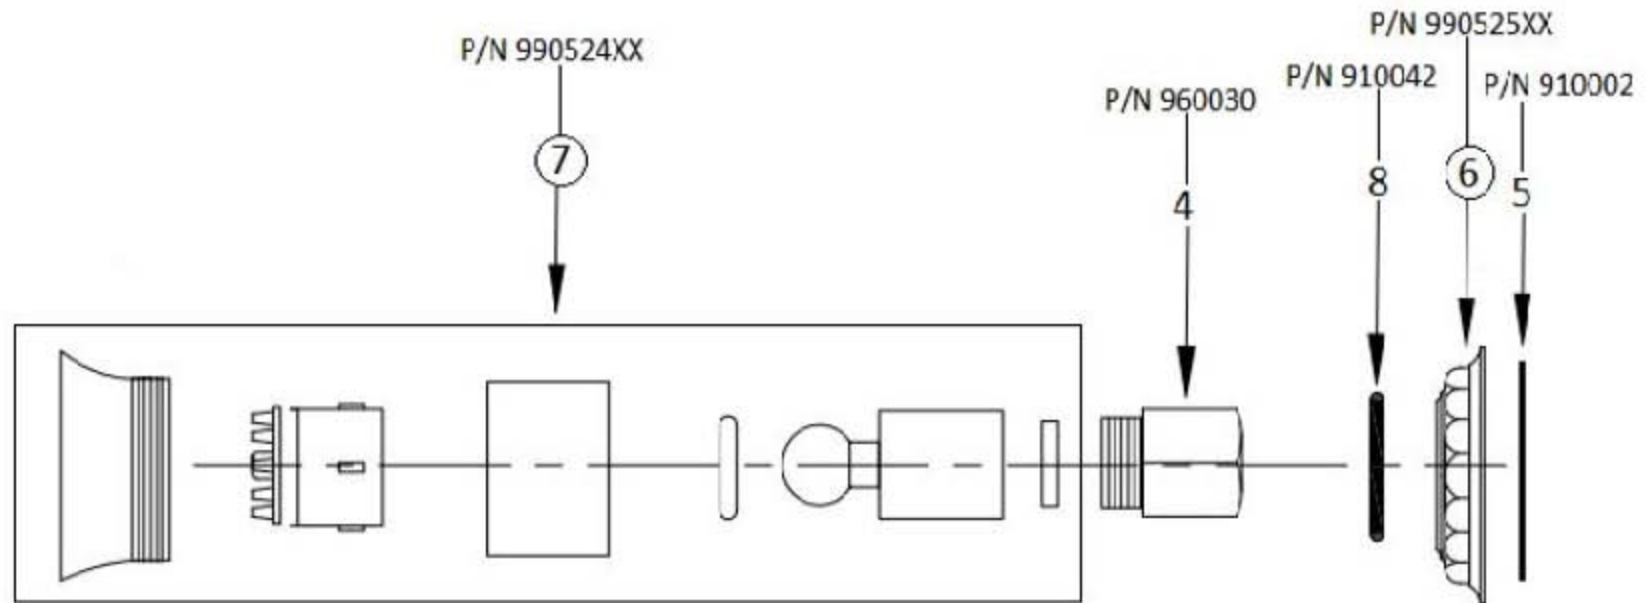

2259 - 'Pompadour' Adjustable Wall Body Spray

Technical Information

- 1/2" female connection.
- Maximum flow rate is 1.2 GPM with new low flow restrictor.
- Available finishes are French Weathered Brass (**47**), Polished Chrome (**48**), SoliBrass (**49**), Lacquered Matte Black Nickel (**50**), Old Gold (**52**), Old Silver (**53**), Polished Brass (**55**), Polished Nickel (**56**), Brushed Nickel (**57**), Satin Nickel (**60**), Antique Lacquered Copper (**67**), Antique Lacquered Brass (**68**), Weathered Brass (**70**), Lacquered Polished Black Nickel (**71**) and Lacquered Polished Copper (**80**).
- Please See Cleaning Instructions: <http://herbeau.com/CleaningAll.pdf> For Finish Care and Maintenance Information.

- To order part#06– Pompadour Wall Escutcheon
 - 990525xx
- Please substitute finish number needed in place of **xx**

Herbeau[®]
L'Art du Sanitaire depuis 1857

2259 - 'Pompadour' Adjustable Wall Body Spray

2259 - 'Pompadour' Adjustable Wall Body Spray

*P/N = PART NUMBER

○ = FINISHED PARTS
XX = TWO DIGIT FINISH CODE