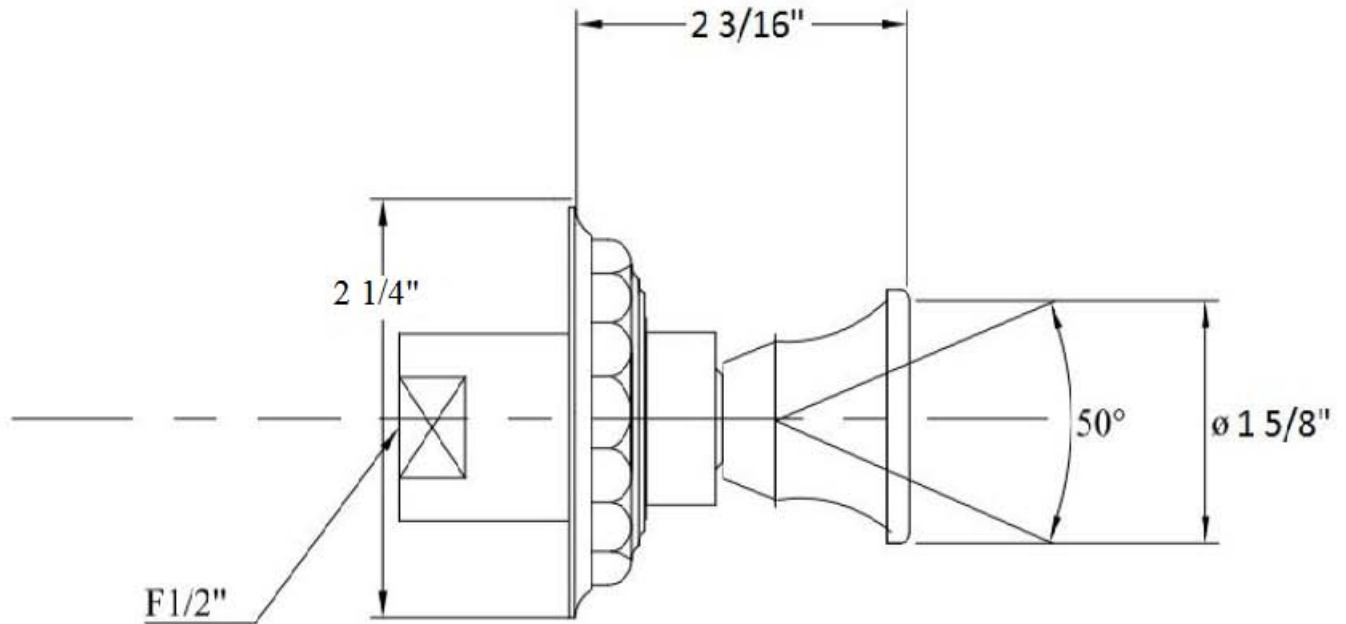

2259 - 'Pompadour' Adjustable Wall Body Spray

Technical Information

- 1/2" female connection.
- Maximum flow rate is 1.2 GPM with new low flow restrictor.
- Available finishes are French Weathered Brass (**47**), Polished Chrome (**48**), SoliBrass (**49**), Lacquered Matte Black Nickel (**50**), Old Gold (**52**), Old Silver (**53**), Polished Brass (**55**), Polished Nickel (**56**), Brushed Nickel (**57**), Satin Nickel (**60**), Antique Lacquered Copper (**67**), Antique Lacquered Brass (**68**), Weathered Brass (**70**), Lacquered Polished Black Nickel (**71**) and Lacquered Polished Copper (**80**).
- Please See Cleaning Instructions: <http://herbeau.com/CleaningAll.pdf> For Finish Care and Maintenance Information.

- To order part#06– Pompadour Wall Escutcheon
 - 990525xx
- Please substitute finish number needed in place of **xx**

Herbeau[®]
L'Art du Sanitaire depuis 1857

2259 - 'Pompadour' Adjustable Wall Body Spray