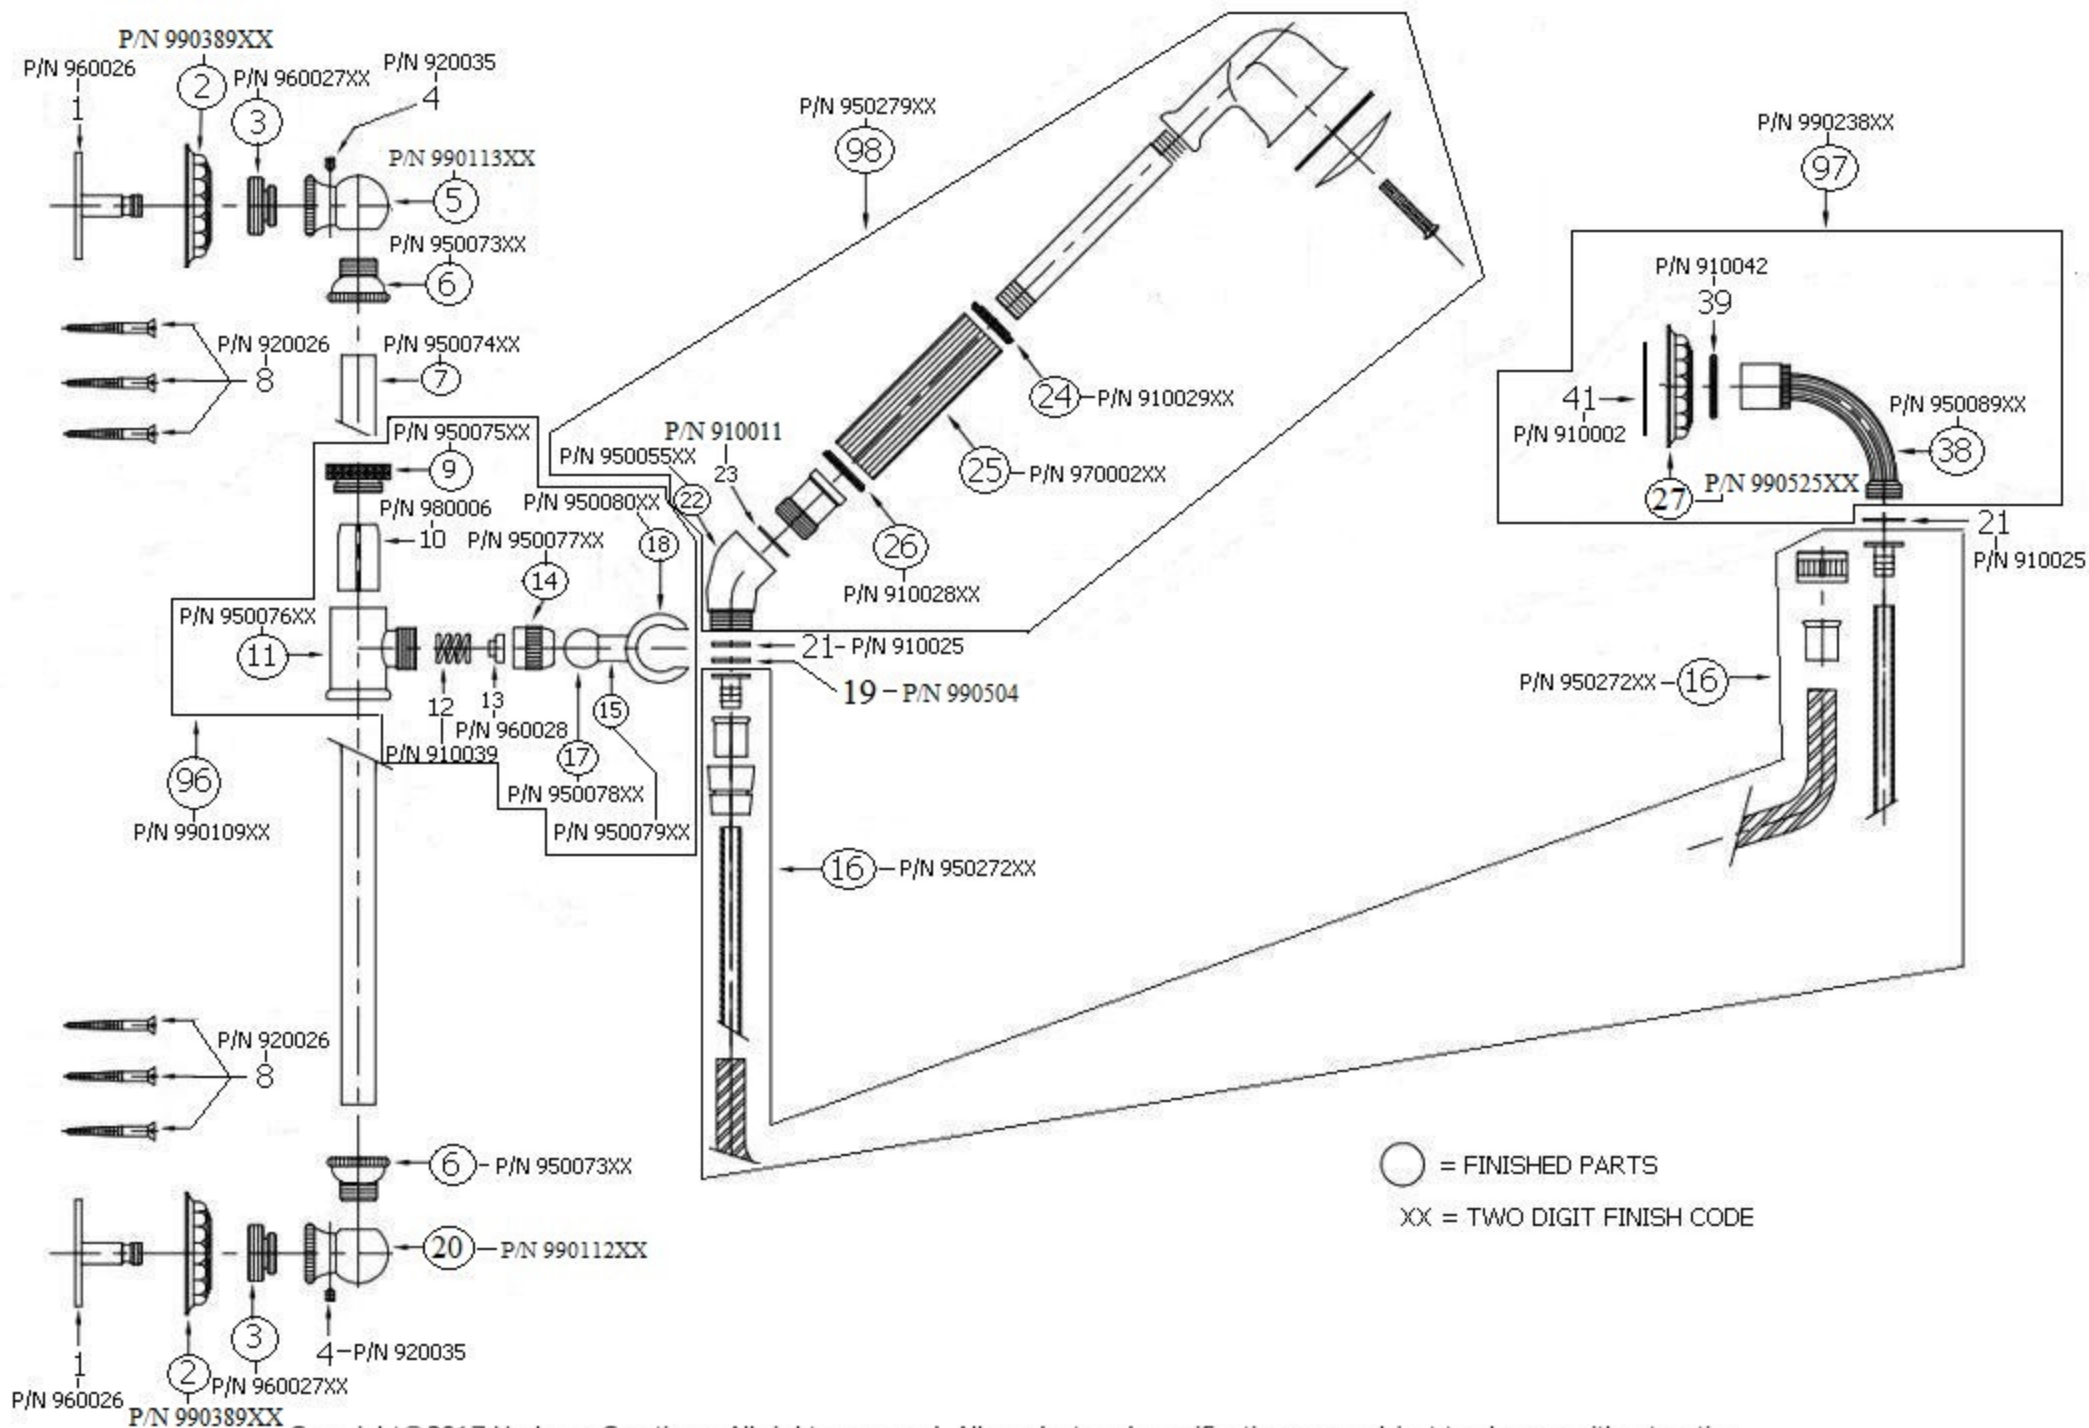

2258 - 'Pompadour' Shower Combination on Sliding Bar

*P/N = PART NUMBER

○ = FINISHED PARTS
XX = TWO DIGIT FINISH CODE