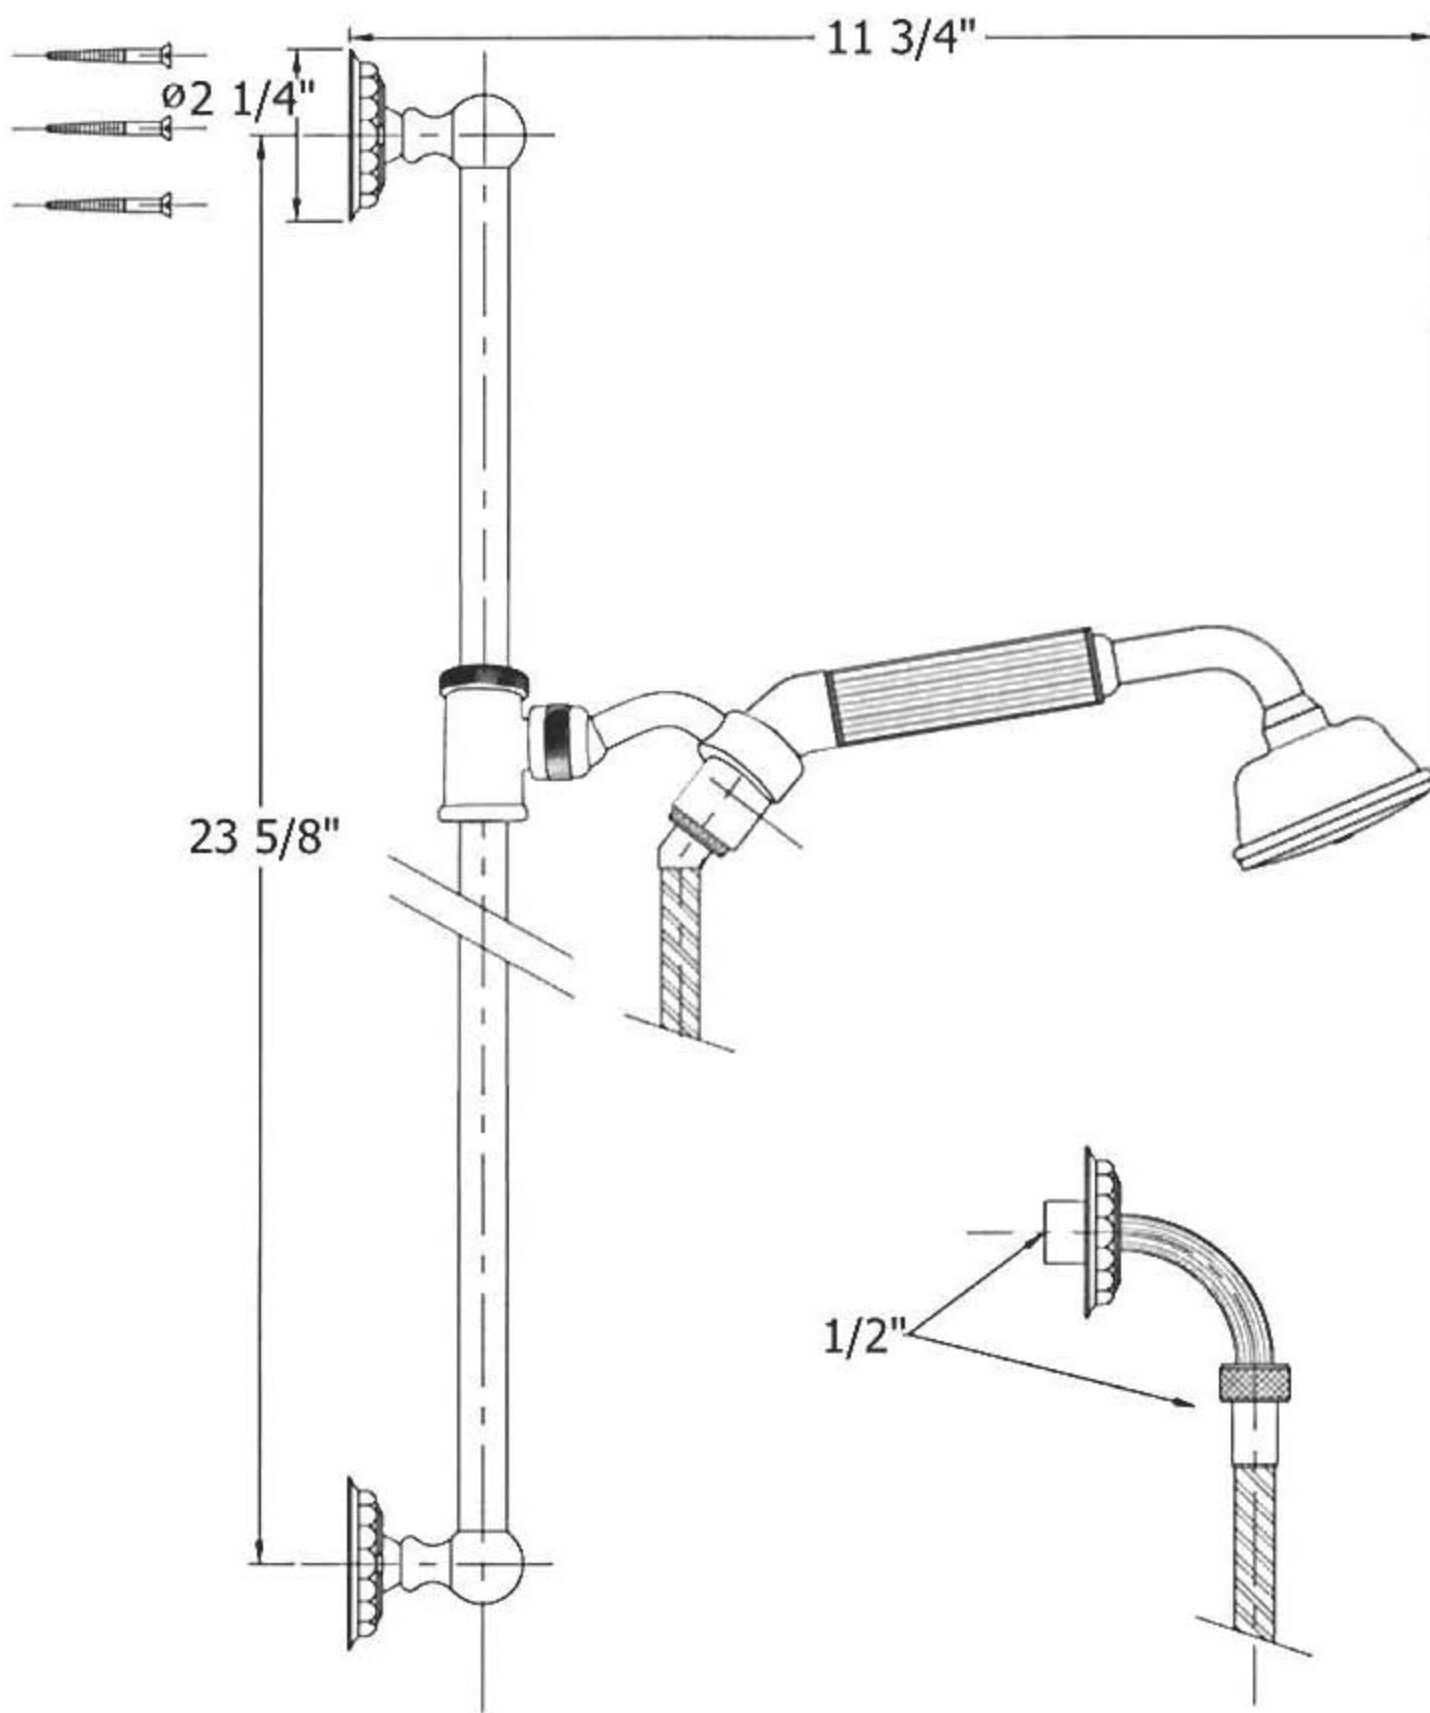

2258 - 'Pompadour' Shower Combination on Sliding Bar