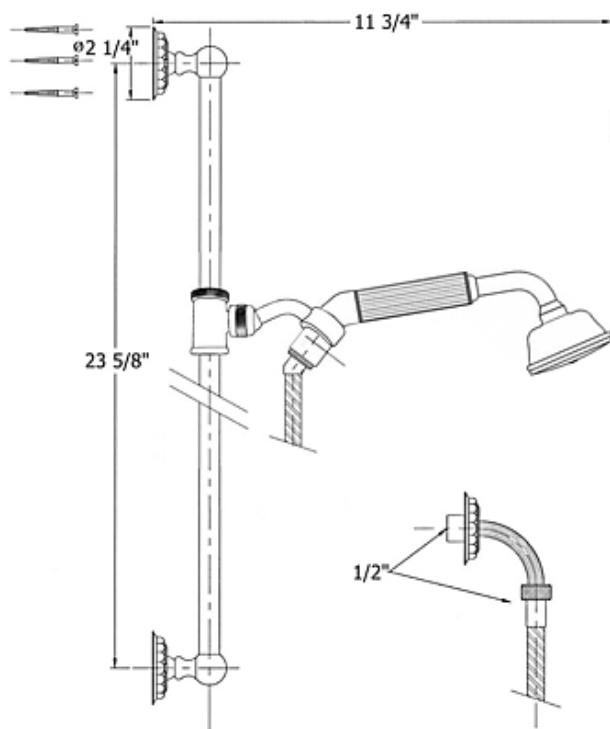

# 2258 – ‘Pompadour’ Shower Combination on Sliding Bar

## Technical Information

- Maximum flow rate is 1.2 GPM with new low flow restrictor.
- Includes wall elbow with 1/2" female connection.
- Includes 5' finished metal hose.
- Available finishes are French Weathered Brass (47), Polished Chrome (48), SoliBrass (49), Lacquered Matte Black Nickel (50), Old Gold (52), Old Silver (53), Polished Brass (55), Polished Nickel (56), Brushed Nickel (57), Satin Nickel (60), Antique Lacquered Copper (67), Antique Lacquered Brass (68), Weathered Brass (70), Lacquered Polished Black Nickel (71) and Lacquered Polished Copper (80).
- Please See Cleaning Instructions: <http://herbeau.com/CleaningAll.pdf> For Finish Care and Maintenance Information.

Please follow example when ordering parts for ‘Pompadour’ Slide Bar

- To order part#16 – Finished Hose
  - 950272 **xx**
- Please substitute finish number needed in place of **xx**

Part #	Description
01	Mounting Plate
02	Escutcheon
03	Connection F/Escutcheon
04	Set Screw
05	Right Side Bracket
06	Coupling F/Slide Bar
07	Slide Bar 24"
08	Mounting Screw Kit
09	Cap F/Slide Body
10	Inner Nylon Body
11	Slide Body
12	Spring
13	Spring Support
14	1/2" Nut
15	Support Arm
16	5' Finished Hose
17	Support Ball
18	C-Support
19	Low Flow Restrictor
20	Left Side Bracket
21	1/2" Washer
22	Hand Spray Elbow
23	1/2" Washer
24	Metal Ring For H/S
25	Finished H/S Handle
26	Metal Ring For H/S
27	Escutcheon
38	Pompadour Wall Elbow
39	Rubber O-Ring
41	Flat Rubber Washer
96	Wall Support Bar Kit
97	Wall Elbow Kit For 2258
98	Hand Spray Kit With Elbow For Pompadour