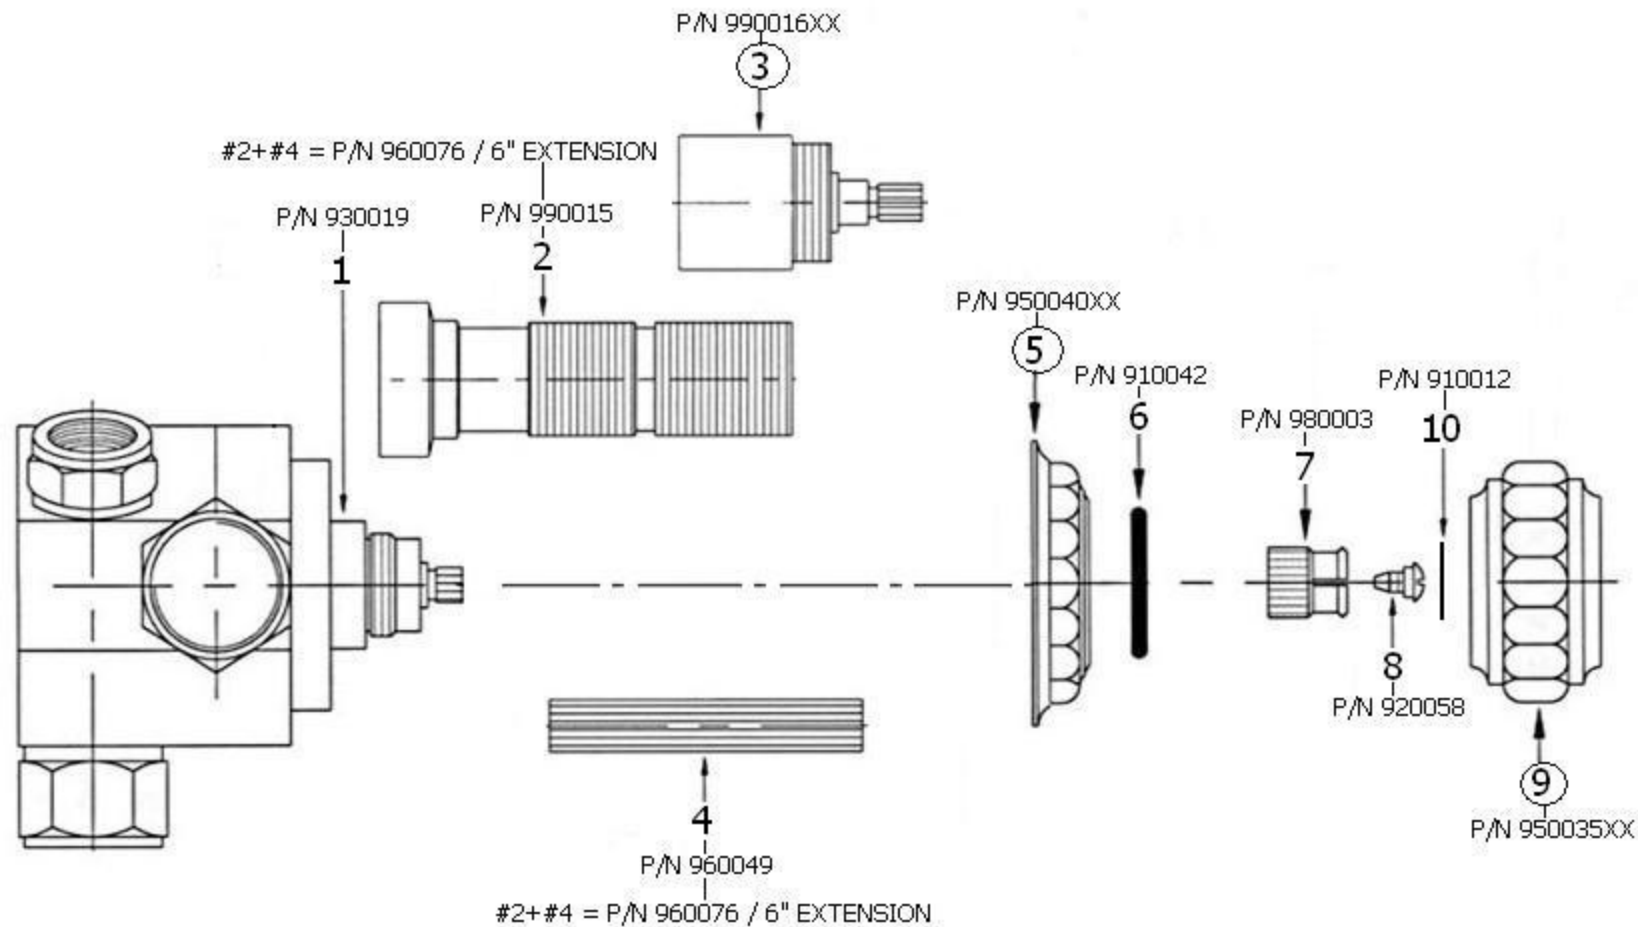

Part#

Description

01	Diverter Cartridge
02	Brass Extension
03	Inner Trim Housing
04	Brass Hexagon Tube
02+04	6" Extension Kit
05	Escutcheon
06	Rubber O-Ring
07	Nylon Separator
08	Brass Screw
09	Pompadour Handle
10	Rubber O-Ring

Please follow example when ordering parts for 'Pompadour' Diverter

- To order part#09 – Handle
 - 950035xx
- Please substitute finish number needed in place of **XX**

Herbeau[®]
L'Art du Sanitaire depuis 1857

2256 - Four Port Diverter

2256 - Four Port Diverter

*P/N = PART NUMBER

○ = FINISHED PARTS

XX = TWO DIGIT FINISH CODE