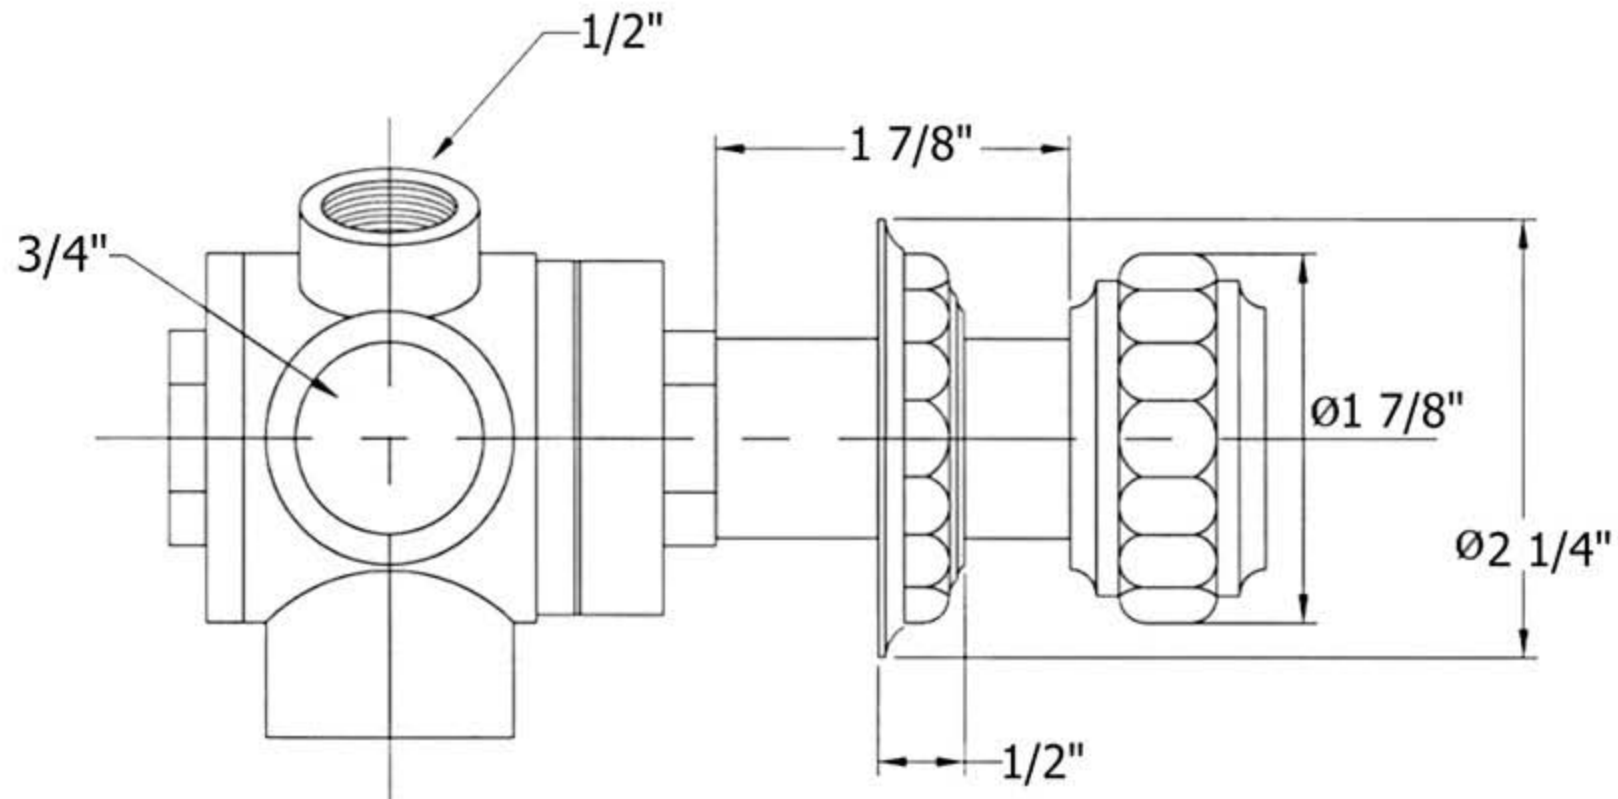

2256 - Four Port Diverter

Technical Information

- Two 3/4" female inlets.
- One 3/4" female outlet and one 1/2" female outlet.
- Available finishes are French Weathered Brass (**47**), Polished Chrome (**48**), SoliBrass (**49**), Lacquered Matte Black Nickel (**50**), Old Gold (**52**), Old Silver (**53**), Polished Brass (**55**), Polished Nickel (**56**), Brushed Nickel (**57**), Satin Nickel (**60**), Antique Lacquered Copper (**67**), Antique Lacquered Brass (**68**), Weathered Brass (**70**), Lacquered Polished Black Nickel (**71**) and Lacquered Polished Copper (**80**).
- Please See Cleaning Instructions: <http://herbeau.com/CleaningAll.pdf> For Finish Care and Maintenance Information.

Part#

Description

01	Diverter Cartridge
02	Brass Extension
03	Inner Trim Housing
04	Brass Hexagon Tube
02+04	6" Extension Kit
05	Escutcheon
06	Rubber O-Ring
07	Nylon Separator
08	Brass Screw
09	Pompadour Handle
10	Rubber O-Ring

Please follow example when ordering parts for 'Pompadour' Diverter

- To order part#09 – Handle
 - 950035xx
- Please substitute finish number needed in place of **XX**

Herbeau[®]
L'Art du Sanitaire depuis 1857

2256 - Four Port Diverter

2256 - Four Port Diverter

*P/N = PART NUMBER

○ = FINISHED PARTS

XX = TWO DIGIT FINISH CODE