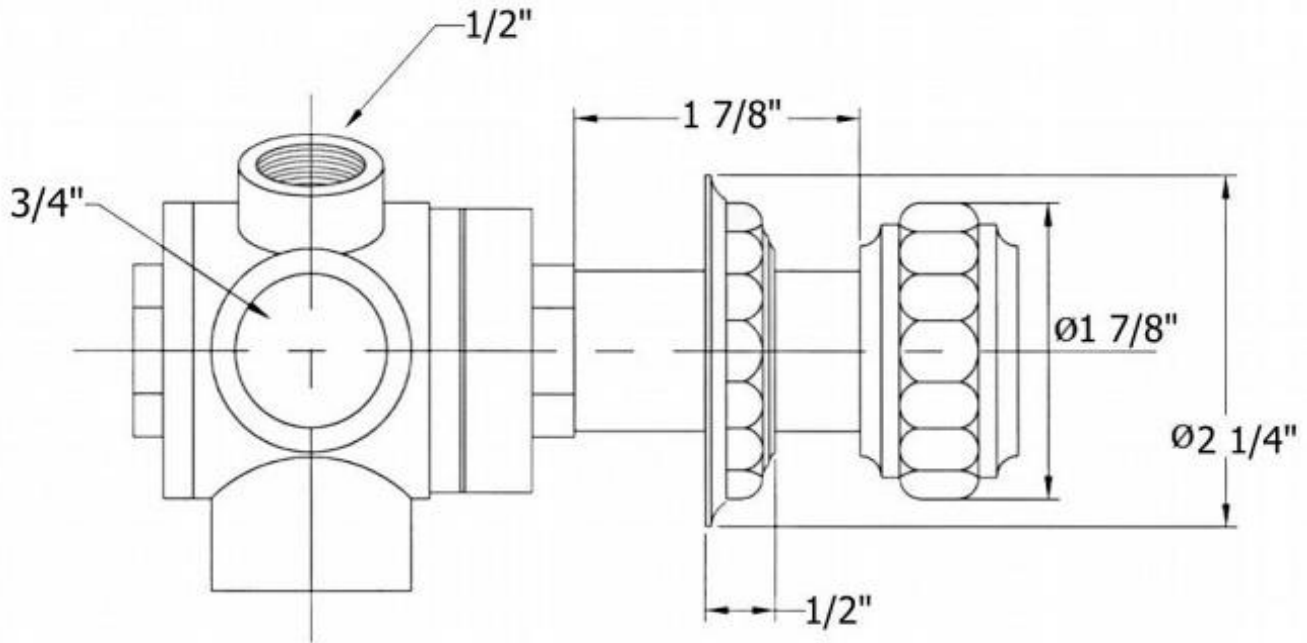

2256 - Four Port Diverter

Technical Information

- Two 3/4" female inlets.
- One 3/4" female outlet and one 1/2" female outlet.
- Available finishes are French Weathered Brass (**47**), Polished Chrome (**48**), SoliBrass (**49**), Lacquered Matte Black Nickel (**50**), Old Gold (**52**), Old Silver (**53**), Polished Brass (**55**), Polished Nickel (**56**), Brushed Nickel (**57**), Satin Nickel (**60**), Antique Lacquered Copper (**67**), Antique Lacquered Brass (**68**), Weathered Brass (**70**), Lacquered Polished Black Nickel (**71**) and Lacquered Polished Copper (**80**).
- Please See Cleaning Instructions: <http://herbeau.com/CleaningAll.pdf> For Finish Care and Maintenance Information.

Part#

Description

01	Diverter Cartridge
02	Brass Extension
03	Inner Trim Housing
04	Brass Hexagon Tube
02+04	6" Extension Kit
05	Escutcheon
06	Rubber O-Ring
07	Nylon Separator
08	Brass Screw
09	Pompadour Handle
10	Rubber O-Ring

Please follow example when ordering parts for 'Pompadour' Diverter

- To order part#09 – Handle
 - 950035xx
- Please substitute finish number needed in place of **XX**

Herbeau[®]
L'Art du Sanitaire depuis 1857

2256 - Four Port Diverter

2256 - Four Port Diverter

*P/N = PART NUMBER

○ = FINISHED PARTS

XX = TWO DIGIT FINISH CODE