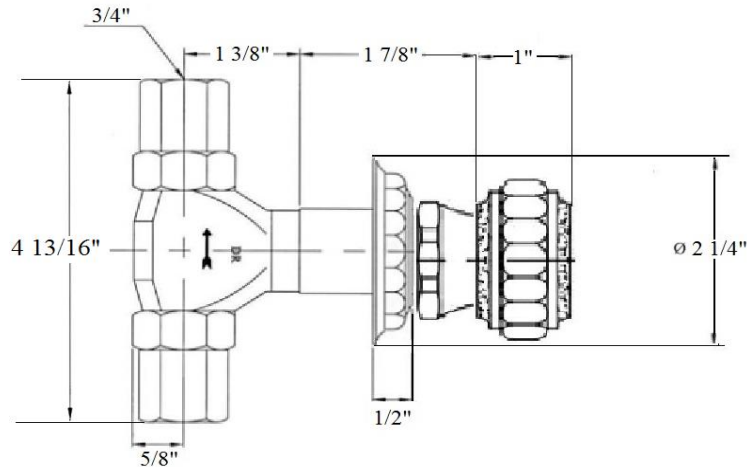

2255 – ‘Pompadour’ Wall Valve 3/4”

Technical Information

- 3/4” female connections.
- This valve controls volume only.
- For use with Item #2247
- Available finishes are French Weathered Brass (**47**), Polished Chrome (**48**), SoliBrass (**49**), Lacquered Matte Black Nickel (**50**), Old Gold (**52**), Old Silver (**53**), Polished Brass (**55**), Polished Nickel (**56**), Brushed Nickel (**57**), Satin Nickel (**60**), Antique Lacquered Copper (**67**), Antique Lacquered Brass (**68**), Weathered Brass (**70**), Lacquered Polished Black Nickel (**71**) and Lacquered Polished Copper (**80**).
- Please See Cleaning Instructions: <http://herbeau.com/CleaningAll.pdf> For Finish Care and Maintenance Information.

Part#

- 01
- 02
- 03
- 04
- 03+04
- 05
- 06
- 07
- 08
- 09
- 10
- 11
- 12
- 13
- 85

Description

- 3/4” Valve Body-Ecobrass
- 3/4” Adapters-Ecobrass
- Brass Hexagon Tube
- Brass Extension
- 7” Brass Extension
- Rubber O-Ring
- Inner Trim Housing
- Escutcheon
- Flat Rubber Washer
- Pompadour Escutcheon Ring
- Nylon Separator
- Brass Screw
- Pompadour Handle
- Rubber O-Ring
- 3/4” Ceramic Cartridge-Ecobrass

Please follow example when ordering parts for ‘Pompadour’ Wall Valve

- To order part#07– Escutcheon
 - 950040xx
- Please substitute finish number needed in place of **xx**

Herbeau
L'Art du Sanitaire depuis 1857

2255 - 'Pompadour' Wall Valve 3/4"

2255 - 'Pompadour' Wall Valve 3/4"

*P/N = PART NUMBER

2255-R Rough only

2255(Finish)-Trim only

○ = FINISHED PARTS
XX = TWO DIGIT FINISH CODE