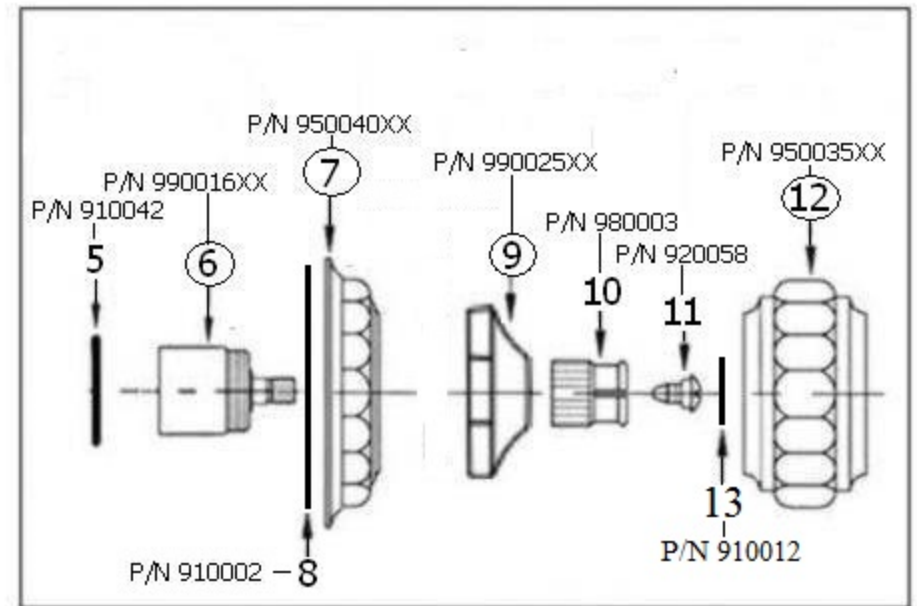

Part#

- 01
- 02
- 03
- 04
- 03+04
- 05
- 06
- 07
- 08
- 09
- 10
- 11
- 12
- 13
- 85

Description

- 3/4” Valve Body-Ecobrass
- 3/4” Adapters-Ecobrass
- Brass Hexagon Tube
- Brass Extension
- 7” Brass Extension
- Rubber O-Ring
- Inner Trim Housing
- Escutcheon
- Flat Rubber Washer
- Pompadour Escutcheon Ring
- Nylon Separator
- Brass Screw
- Pompadour Handle
- Rubber O-Ring
- 3/4” Ceramic Cartridge-Ecobrass

Please follow example when ordering parts for ‘Pompadour’ Wall Valve

- To order part#07– Escutcheon
 - 950040xx
- Please substitute finish number needed in place of **xx**

Herbeau
L'Art du Sanitaire depuis 1857

2255 - 'Pompadour' Wall Valve 3/4"

2255 - 'Pompadour' Wall Valve 3/4"

*P/N = PART NUMBER

2255-R Rough only

2255(Finish)-Trim only

○ = FINISHED PARTS
XX = TWO DIGIT FINISH CODE