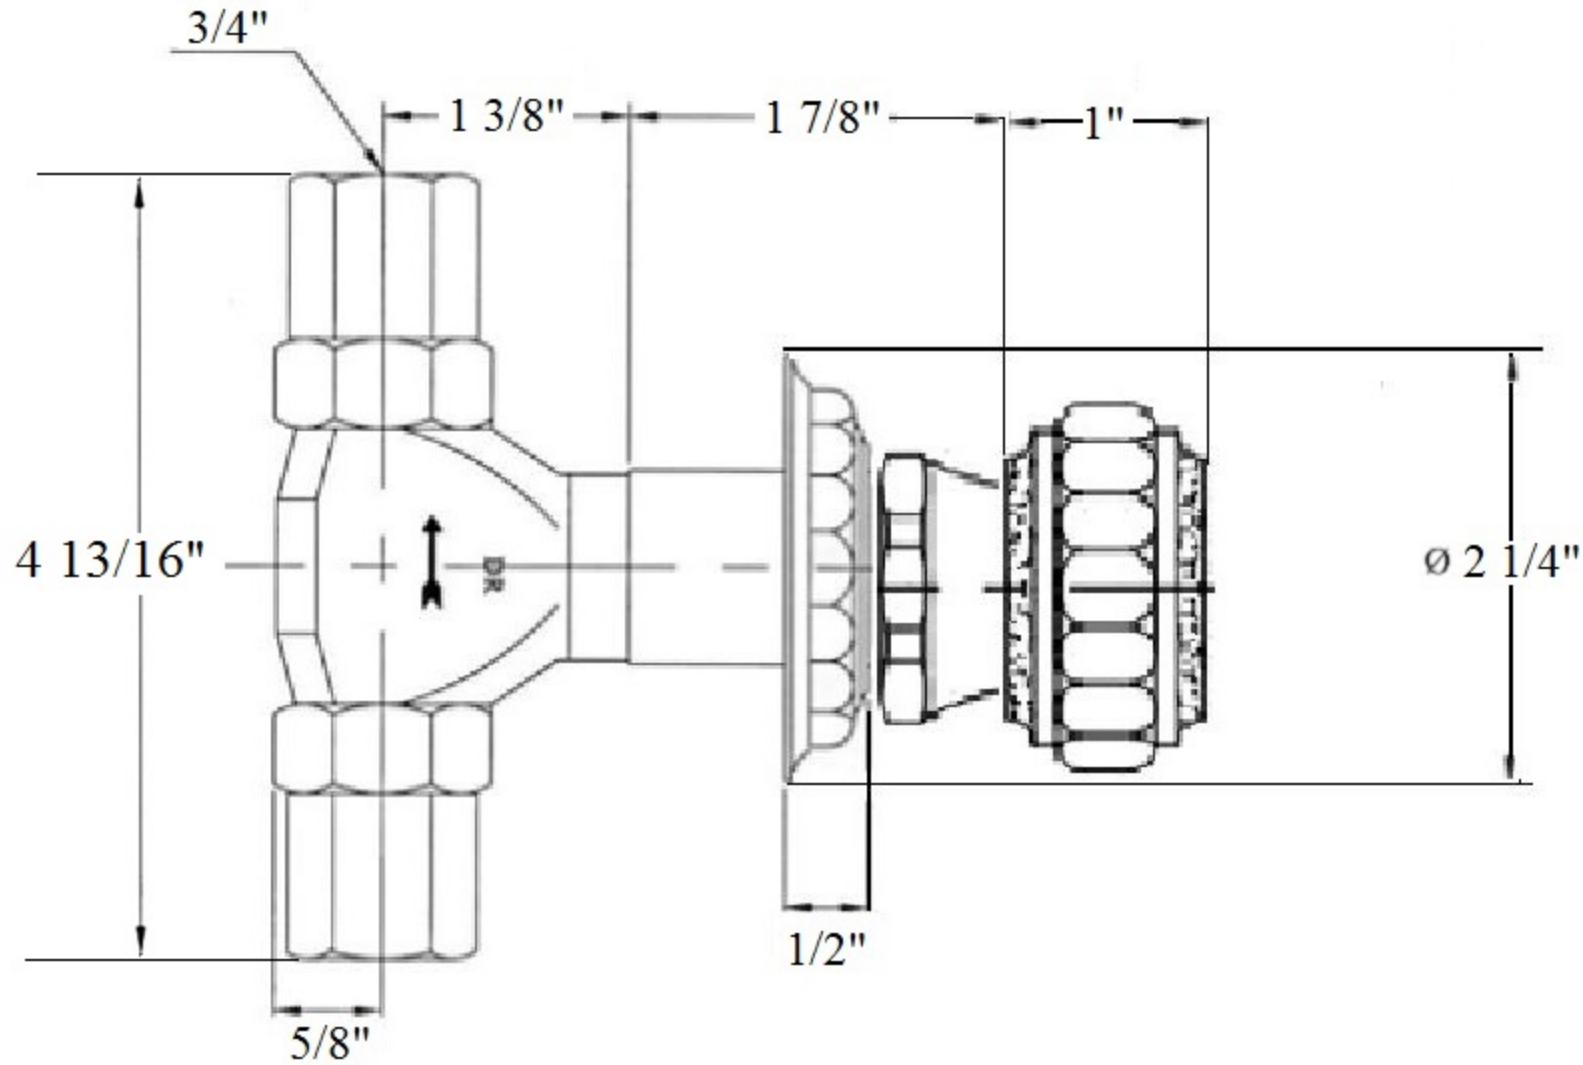

2255 – ‘Pompadour’ Wall Valve 3/4”

Technical Information

- 3/4” female connections.
- This valve controls volume only.
- For use with Item #2247
- Available finishes are French Weathered Brass (**47**), Polished Chrome (**48**), SoliBrass (**49**), Lacquered Matte Black Nickel (**50**), Old Gold (**52**), Old Silver (**53**), Polished Brass (**55**), Polished Nickel (**56**), Brushed Nickel (**57**), Satin Nickel (**60**), Antique Lacquered Copper (**67**), Antique Lacquered Brass (**68**), Weathered Brass (**70**), Lacquered Polished Black Nickel (**71**) and Lacquered Polished Copper (**80**).
- Please See Cleaning Instructions: <http://herbeau.com/CleaningAll.pdf> For Finish Care and Maintenance Information.

Part#

- 01
- 02
- 03
- 04
- 03+04
- 05
- 06
- 07
- 08
- 09
- 10
- 11
- 12
- 13
- 85

Description

- 3/4” Valve Body-Ecobrass
- 3/4” Adapters-Ecobrass
- Brass Hexagon Tube
- Brass Extension
- 7” Brass Extension
- Rubber O-Ring
- Inner Trim Housing
- Escutcheon
- Flat Rubber Washer
- Pompadour Escutcheon Ring
- Nylon Separator
- Brass Screw
- Pompadour Handle
- Rubber O-Ring
- 3/4” Ceramic Cartridge-Ecobrass

Please follow example when ordering parts for ‘Pompadour’ Wall Valve

- To order part#07– Escutcheon
 - 950040xx
- Please substitute finish number needed in place of **xx**

Herbeau
L'Art du Sanitaire depuis 1857

2255 - 'Pompadour' Wall Valve 3/4"

2255 - 'Pompadour' Wall Valve 3/4"

*P/N = PART NUMBER

2255-R Rough only

2255(Finish)-Trim only

○ = FINISHED PARTS
XX = TWO DIGIT FINISH CODE