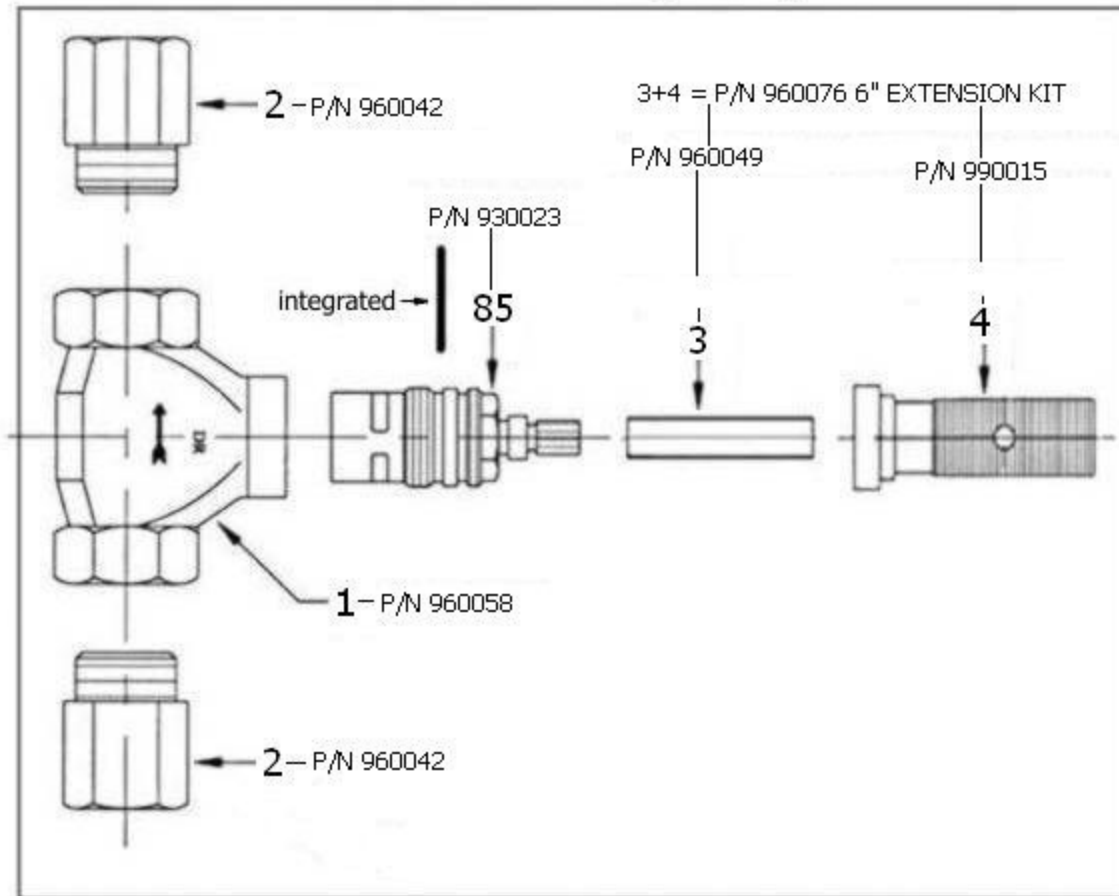

Part#

- 01
- 02
- 03
- 04
- 03+04
- 05
- 06
- 07
- 08
- 09
- 10
- 11
- 12
- 13
- 85

Description

- 3/4” Valve Body-Ecobrass
- 3/4” Adapters-Ecobrass
- Brass Hexagon Tube
- Brass Extension
- 7” Brass Extension
- Rubber O-Ring
- Inner Trim Housing
- Escutcheon
- Flat Rubber Washer
- Pompadour Escutcheon Ring
- Nylon Separator
- Brass Screw
- Pompadour Handle
- Rubber O-Ring
- 3/4” Ceramic Cartridge-Ecobrass

Please follow example when ordering parts for ‘Pompadour’ Wall Valve

- To order part#07– Escutcheon
 - 950040xx
- Please substitute finish number needed in place of **xx**

Herbeau
L'Art du Sanitaire depuis 1857

2255 - 'Pompadour' Wall Valve 3/4"

2255 - 'Pompadour' Wall Valve 3/4"

*P/N = PART NUMBER

2255-R Rough only

2255(Finish)-Trim only

○ = FINISHED PARTS
XX = TWO DIGIT FINISH CODE