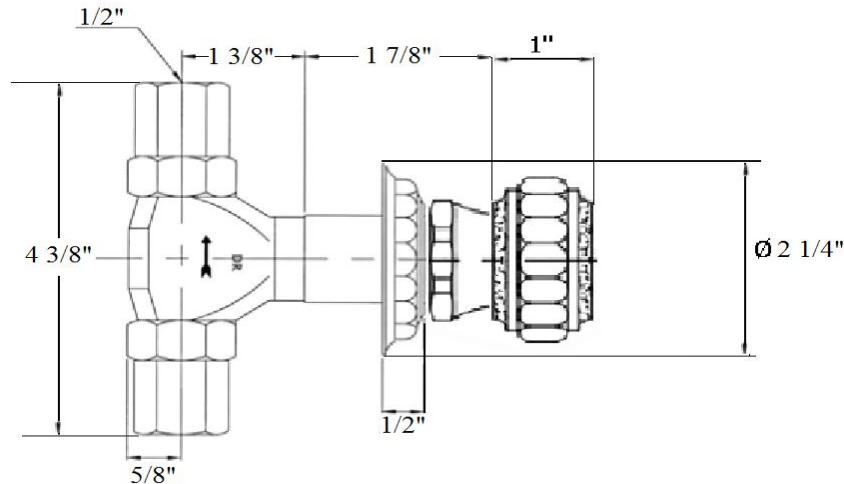

# 2248 – ‘Pompadour’ Wall Valve 1/2”

## Technical Information

- IAPMO: NSF/ANSI 61, NSF/ANSI 372 & ASME A112.18.1/CSA B125.1 (CEC)-2012 - mechanical plumbing products program certified.
- 1/2” female connections.
- 1/2 turn ceramic Ecobross Flühs cartridge.
- Available finishes are French Weathered Brass (**47**), Polished Chrome (**48**), SoliBrass (**49**), Lacquered Matte Black Nickel (**50**), Old Gold (**52**), Old Silver (**53**), Polished Brass (**55**), Polished Nickel (**56**), Brushed Nickel (**57**), Satin Nickel (**60**), Antique Lacquered Copper (**67**), Antique Lacquered Brass (**68**), Weathered Brass (**70**), Lacquered Polished Black Nickel (**71**) and Lacquered Polished Copper (**80**).
- This valve controls volume only.
- Please See Cleaning Instructions: <http://herbeau.com/CleaningAll.pdf> For Finish Care and Maintenance Information.

## Description

01	1/2 Turn Cartridge Housing - Ecobross
02	1/2” Adapter - Ecobross
03	Brass Hexagon Tube
04	Brass Extension
03+04	6” Brass Extension Kit
05	Rubber O-Ring
06	Inner Trim Housing
07	Escutcheon
08	Flat Rubber Washer
09	Pompadour Escutcheon Ring
10	Nylon Separator
11	Brass Screw
12	Pompadour Handle
13	Rubber O-Ring
85	1/2 Turn Ceramic Cartridge - Ecobross