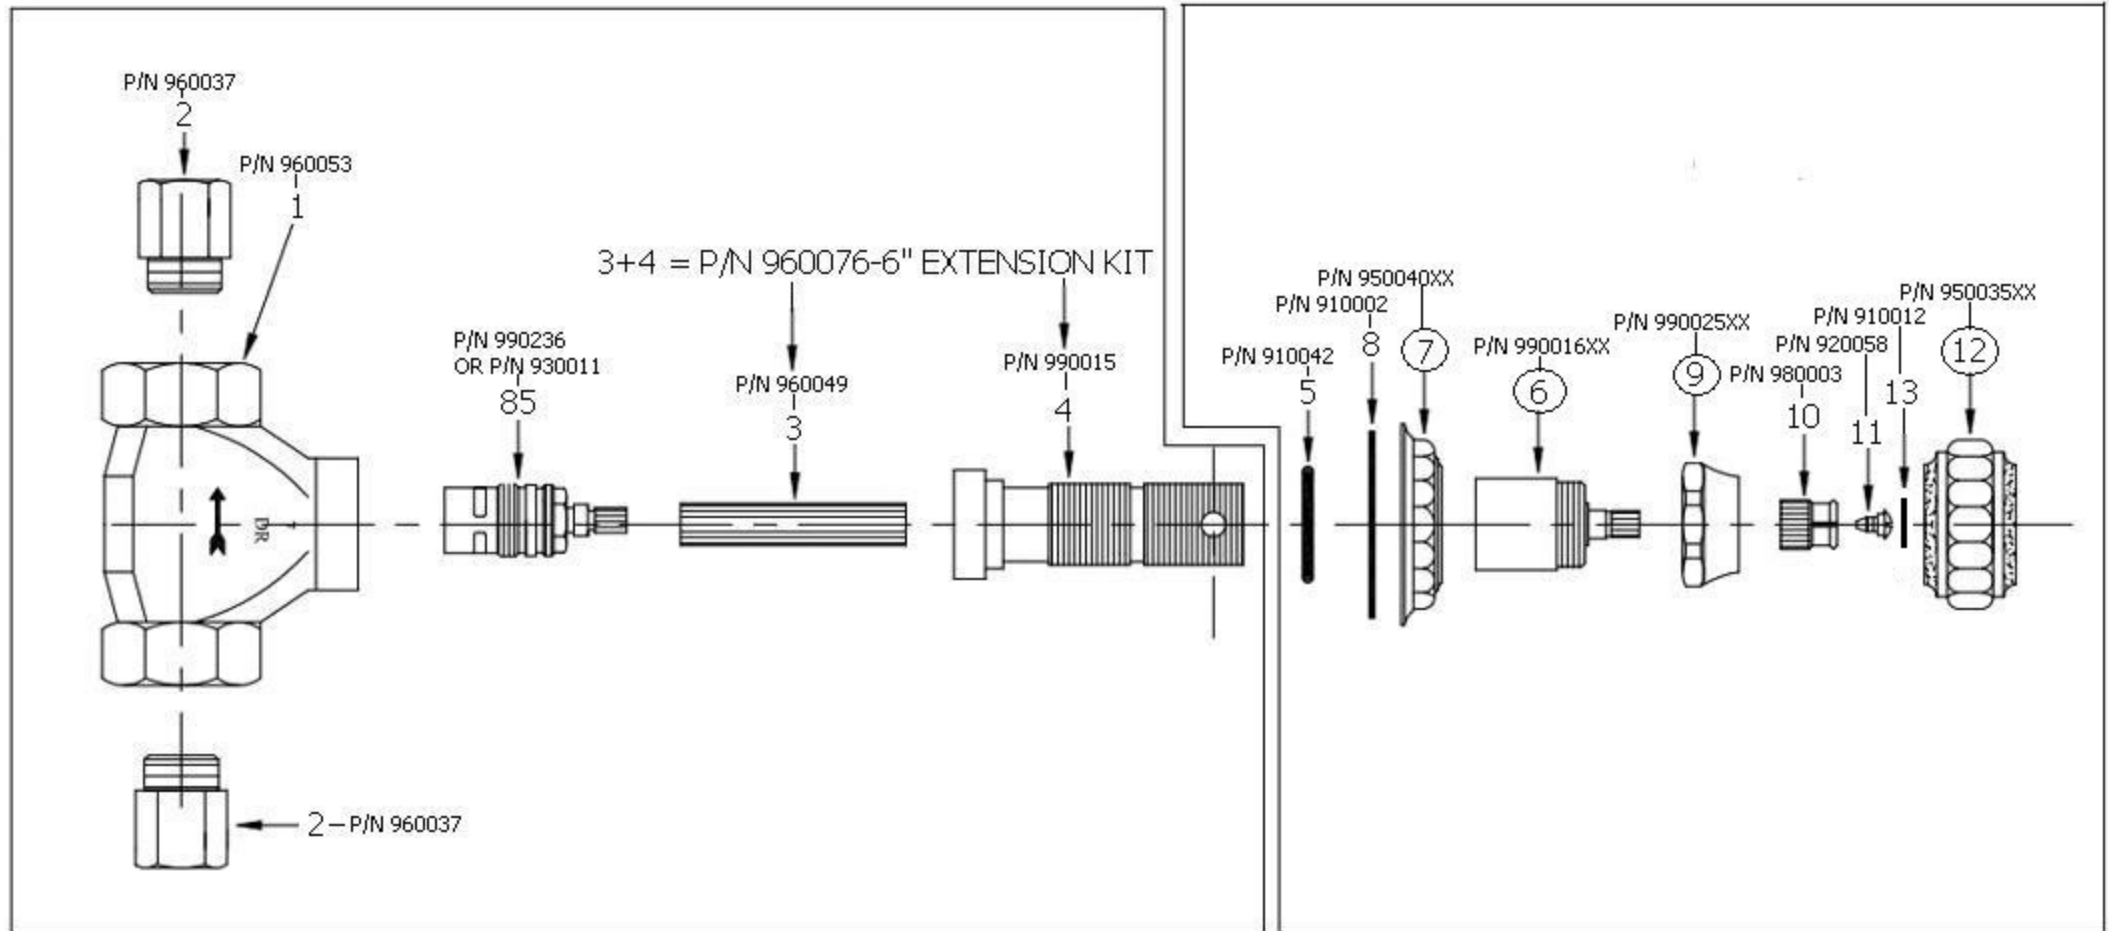

## Description

01	1/2 Turn Cartridge Housing - Ecobross
02	1/2” Adapter - Ecobross
03	Brass Hexagon Tube
04	Brass Extension
03+04	6” Brass Extension Kit
05	Rubber O-Ring
06	Inner Trim Housing
07	Escutcheon
08	Flat Rubber Washer
09	Pompadour Escutcheon Ring
10	Nylon Separator
11	Brass Screw
12	Pompadour Handle
13	Rubber O-Ring
85	1/2 Turn Ceramic Cartridge - Ecobross

# 2248 - 'Pompadour' Wall Valve 1/2"

# 2248 - 'Pompadour' Wall Valve 1/2"

\*P/N = PART NUMBER

2248-R Rough only

2248 (Finish) -T Trim only

○ = FINISHED PARTS

XX = TWO DIGIT FINISH CODE