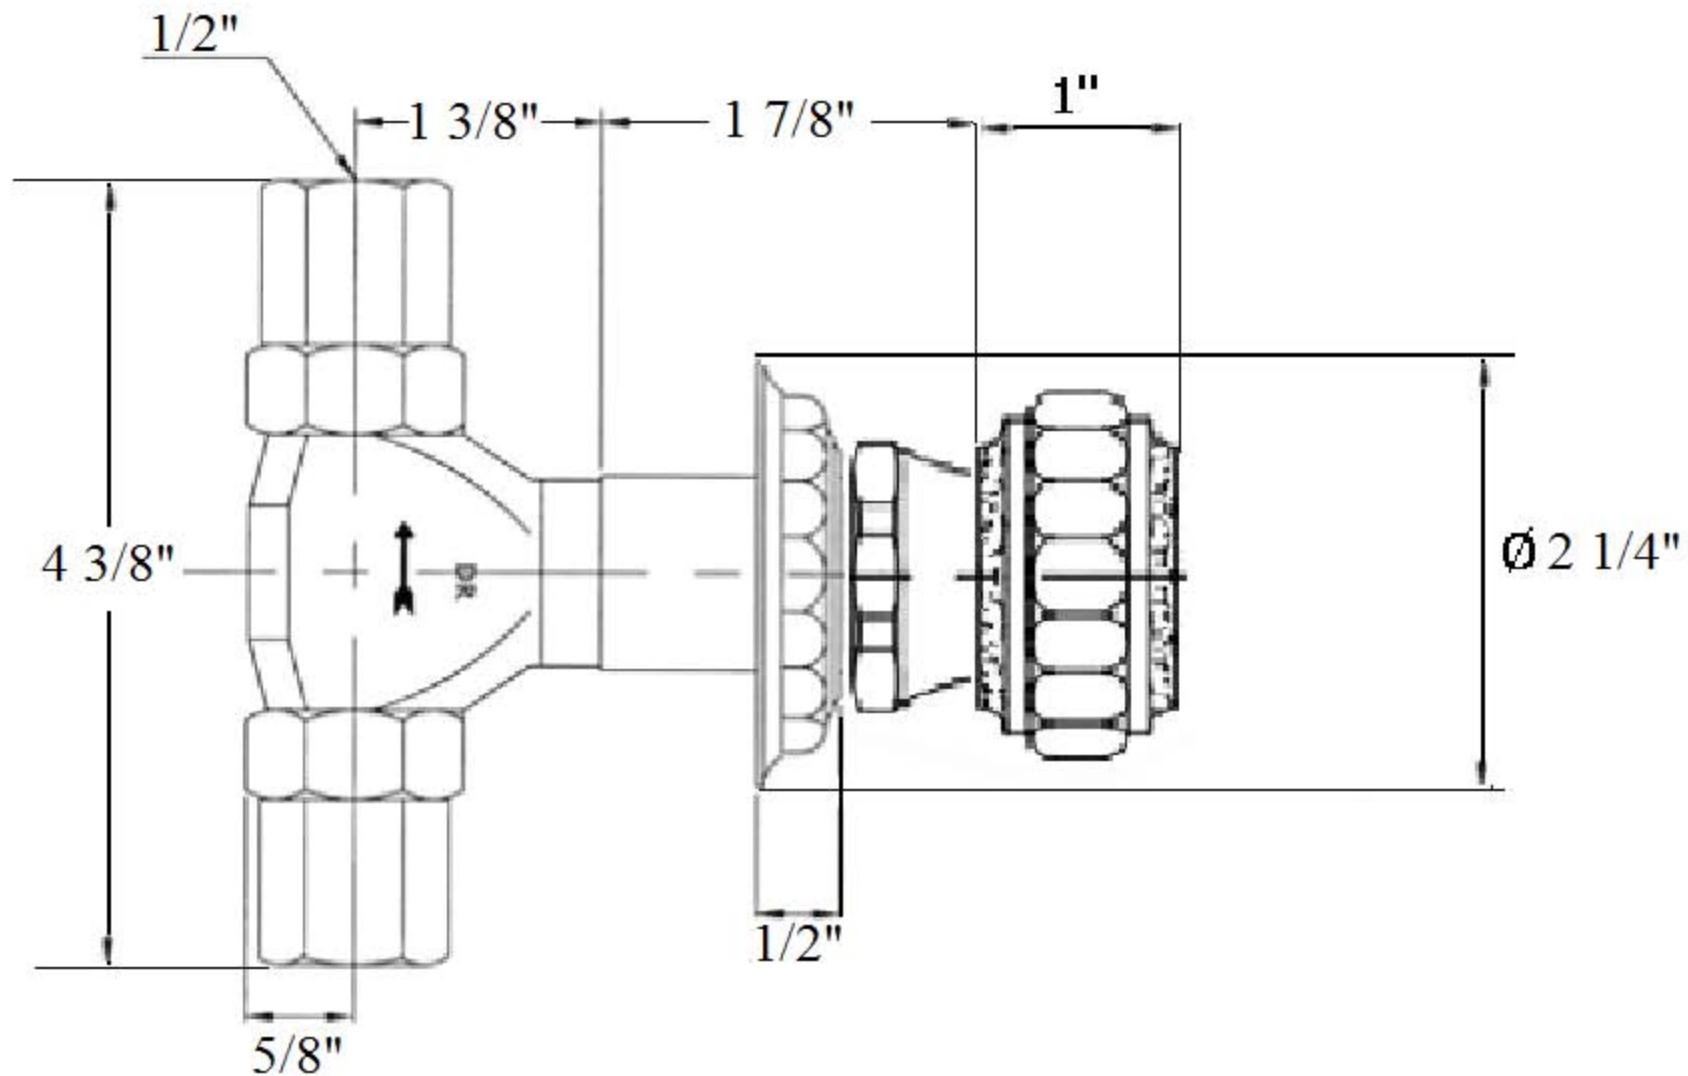

2248 - 'Pompadour' Wall Valve 1/2"