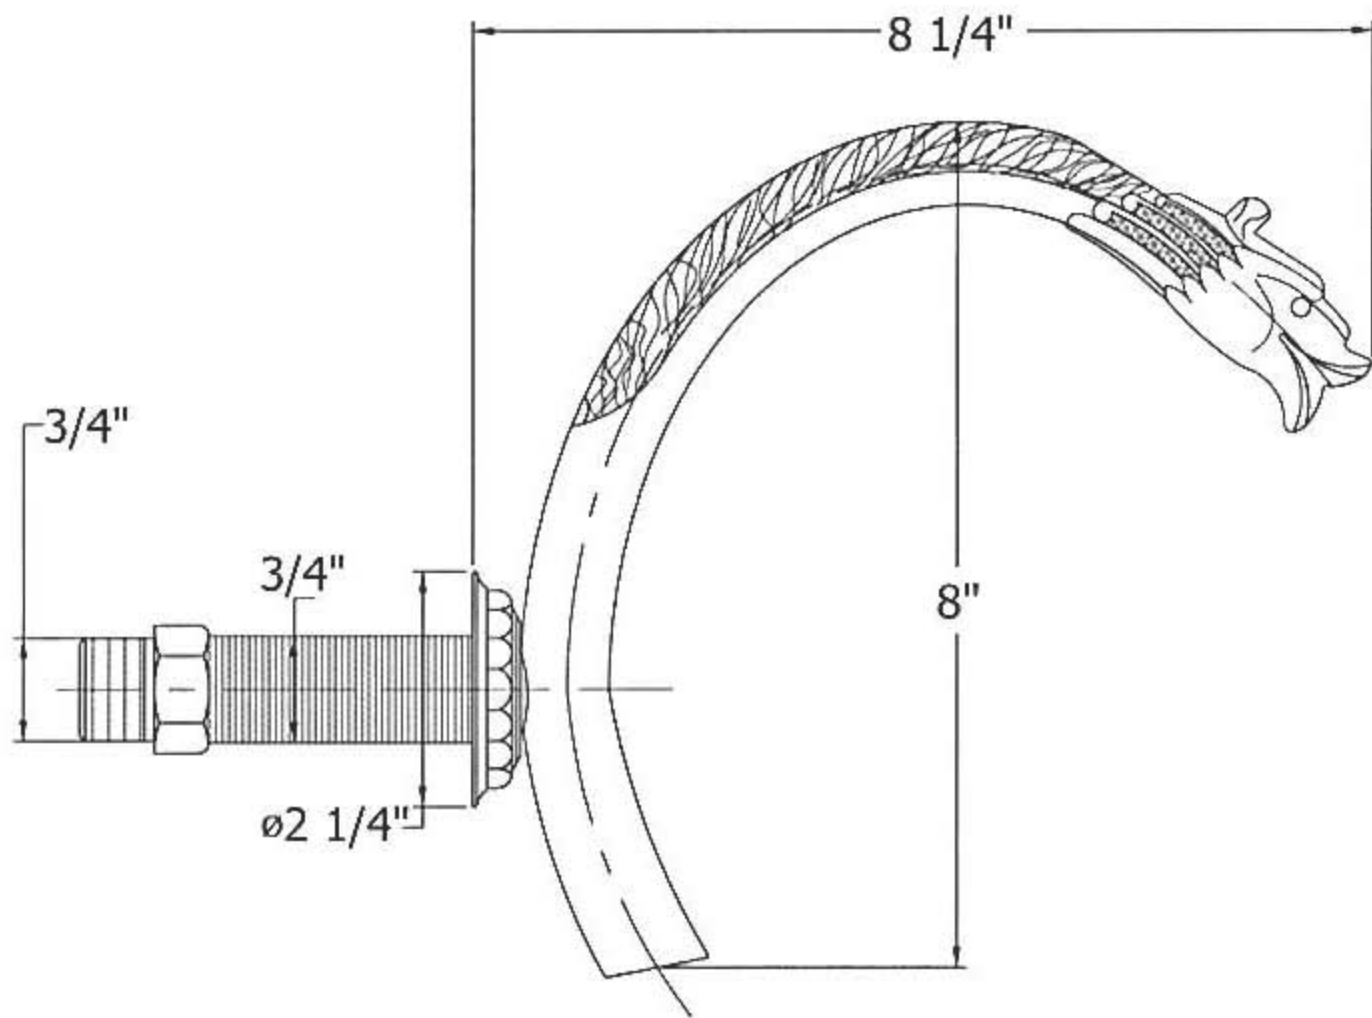

2247 – ‘Pompadour’ Wall Mount Tub Spout

Technical Information

- Maximum flow rate is 9.24 GPM.
- 3/4" male connection.
- Available finishes are French Weathered Brass (47), Polished Chrome (48), SoliBrass (49), Lacquered Matte Black Nickel (50), Old Gold (52), Old Silver (53), Polished Brass (55), Polished Nickel (56), Brushed Nickel (57), Satin Nickel (60), Antique Lacquered Copper (67), Antique Lacquered Brass (68), Weathered Brass (70), Lacquered Polished Black Nickel (71) and Lacquered Polished Copper (80).
- Use Wall Valve Item#2255 For Control.
- Please See Cleaning Instructions: <http://herbeau.com/CleaningAll.pdf> For Finish Care and Maintenance Information.

Part#

Description

- | | |
|----|----------------------------|
| 01 | Pompadour Wall Spout |
| 02 | Pompadour Large Escutcheon |
| 03 | Brass Hex Nut |
| 04 | Metal Ring & Rubber Washer |
| 06 | 3/4" Adapter |
| 07 | 3/4" Washer |

Please follow example when ordering parts for ‘Pompadour’ Tub Spout

- To order part#01– Spout
 - 990469xx
- Please substitute finish number needed in place of xx

Herbeau[®]
L'Art du Sanitaire depuis 1857

2247 - 'Pompadour' Wall Mount Tub Spout

2247 - 'Pompadour' Wall Mount Tub Spout

*P/N = PART NUMBER

○ = FINISHED PARTS

XX = TWO DIGIT FINISH CODE