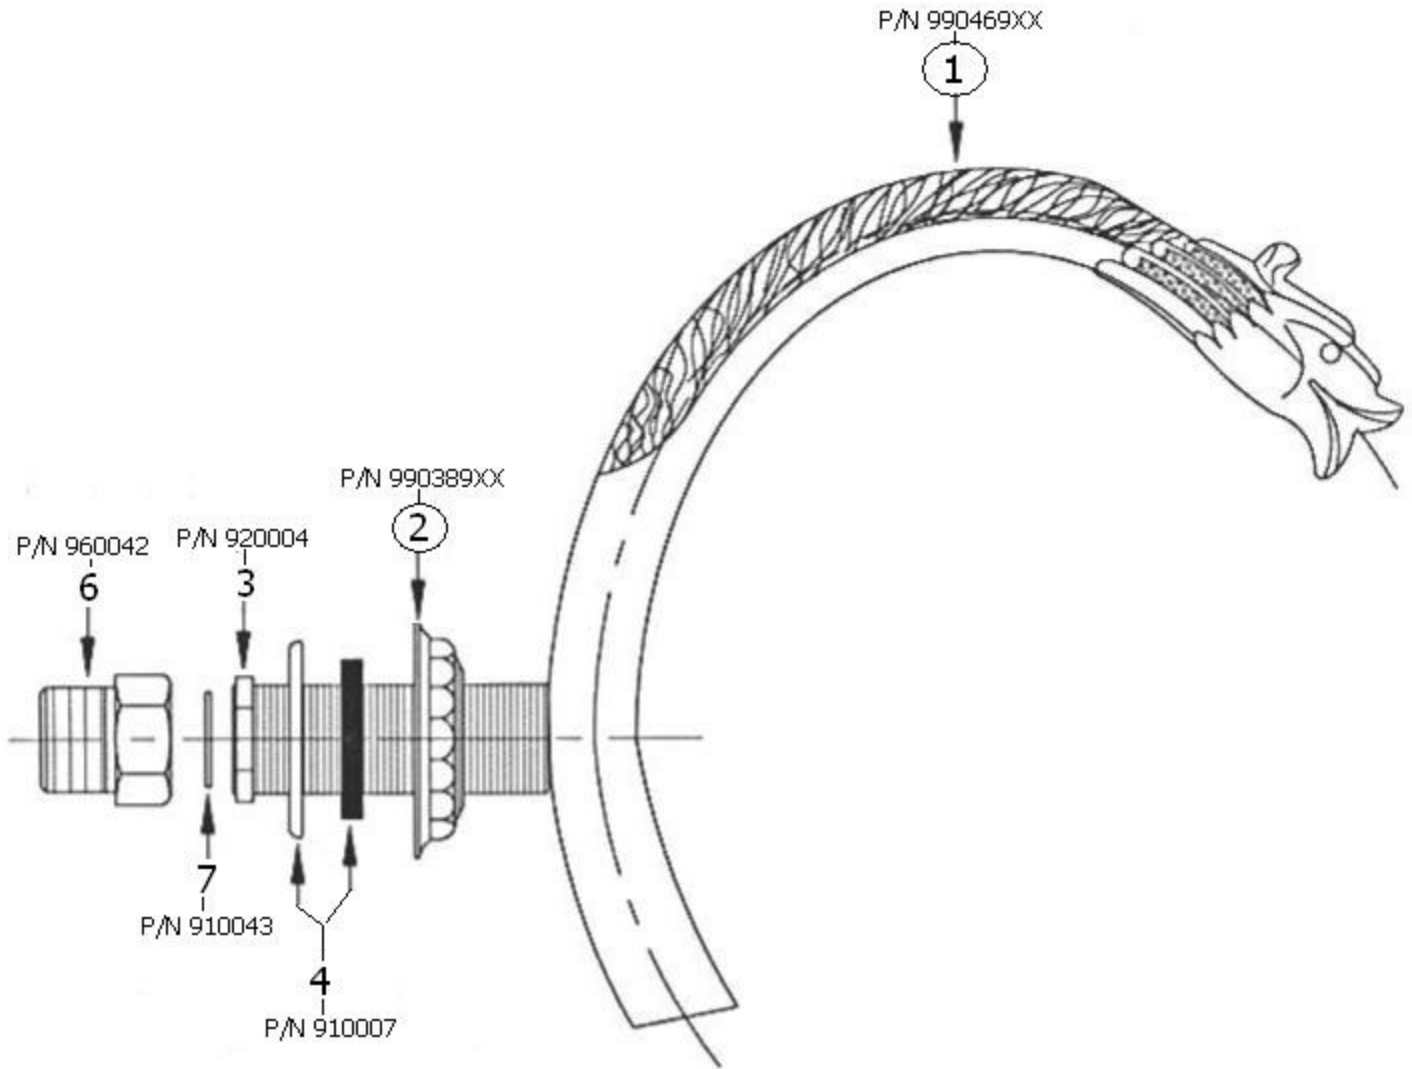

2247 – ‘Pompadour’ Wall Mount Tub Spout

Technical Information

- Maximum flow rate is 9.24 GPM.
- 3/4" male connection.
- Available finishes are French Weathered Brass (47), Polished Chrome (48), SoliBrass (49), Lacquered Matte Black Nickel (50), Old Gold (52), Old Silver (53), Polished Brass (55), Polished Nickel (56), Brushed Nickel (57), Satin Nickel (60), Antique Lacquered Copper (67), Antique Lacquered Brass (68), Weathered Brass (70), Lacquered Polished Black Nickel (71) and Lacquered Polished Copper (80).
- Use Wall Valve Item#2255 For Control.
- Please See Cleaning Instructions: <http://herbeau.com/CleaningAll.pdf> For Finish Care and Maintenance Information.

Part#

Description

- | | |
|----|----------------------------|
| 01 | Pompadour Wall Spout |
| 02 | Pompadour Large Escutcheon |
| 03 | Brass Hex Nut |
| 04 | Metal Ring & Rubber Washer |
| 06 | 3/4" Adapter |
| 07 | 3/4" Washer |

Please follow example when ordering parts for ‘Pompadour’ Tub Spout

- To order part#01– Spout
 - 990469xx
- Please substitute finish number needed in place of xx

Herbeau[®]
L'Art du Sanitaire depuis 1857

2247 - 'Pompadour' Wall Mount Tub Spout

2247 - 'Pompadour' Wall Mount Tub Spout

*P/N = PART NUMBER

○ = FINISHED PARTS

XX = TWO DIGIT FINISH CODE