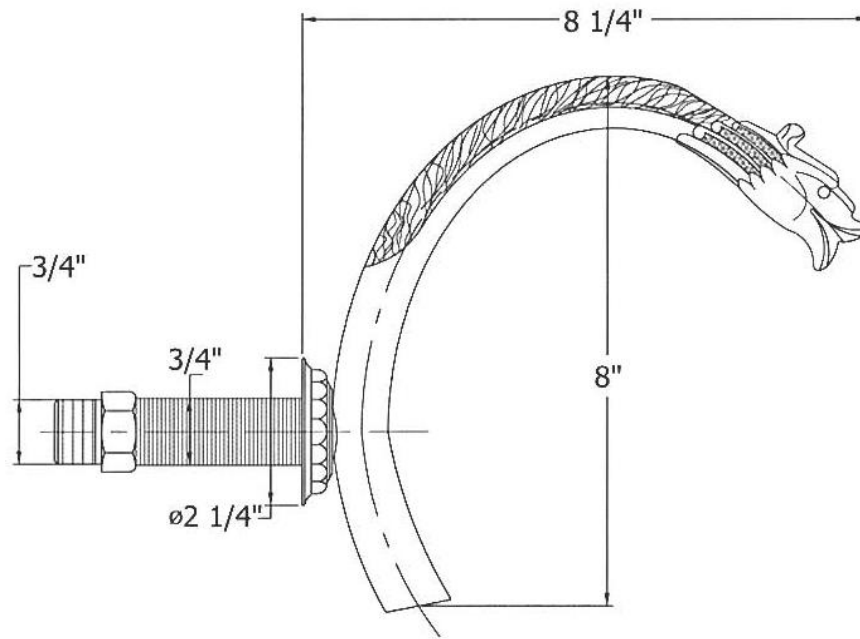

2247 – ‘Pompadour’ Wall Mount Tub Spout

Technical Information

- Maximum flow rate is 9.24 GPM.
- 3/4" male connection.
- Available finishes are French Weathered Brass (47), Polished Chrome (48), SoliBrass (49), Lacquered Matte Black Nickel (50), Old Gold (52), Old Silver (53), Polished Brass (55), Polished Nickel (56), Brushed Nickel (57), Satin Nickel (60), Antique Lacquered Copper (67), Antique Lacquered Brass (68), Weathered Brass (70), Lacquered Polished Black Nickel (71) and Lacquered Polished Copper (80).
- Use Wall Valve Item#2255 For Control.
- Please See Cleaning Instructions: <http://herbeau.com/CleaningAll.pdf> For Finish Care and Maintenance Information.

Part#

Description

- | | |
|----|----------------------------|
| 01 | Pompadour Wall Spout |
| 02 | Pompadour Large Escutcheon |
| 03 | Brass Hex Nut |
| 04 | Metal Ring & Rubber Washer |
| 06 | 3/4" Adapter |
| 07 | 3/4" Washer |

Please follow example when ordering parts for ‘Pompadour’ Tub Spout

- To order part#01– Spout
 - 990469xx
- Please substitute finish number needed in place of xx

Herbeau[®]
L'Art du Sanitaire depuis 1857

2247 - 'Pompadour' Wall Mount Tub Spout

2247 - 'Pompadour' Wall Mount Tub Spout

*P/N = PART NUMBER

○ = FINISHED PARTS

XX = TWO DIGIT FINISH CODE