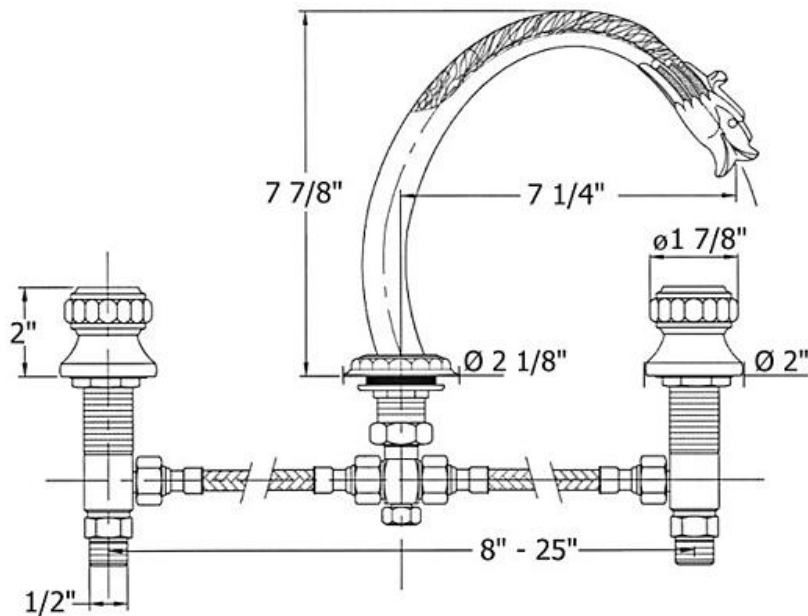

2245 - 'Pompadour' Roman Tub Set

Technical Information

- Requires 1 1/4" hole drilling.
- Maximum flow rate is 9.24 GPM.
- 1/2 turn ceramic Ecobrass Flühs cartridges.
- Available finishes are French Weathered Brass (47), Polished Chrome (48), SoliBrass (49), Lacquered Matte Black Nickel (50), Old Gold (52), Old Silver (53), Polished Brass (55), Polished Nickel (56), Brushed Nickel (57), Satin Nickel (60), Antique Lacquered Copper (67), Antique Lacquered Brass (68), Weathered Brass (70), Lacquered Polished Black Nickel (71) and Lacquered Polished Copper (80).
- Please See Cleaning Instructions: <http://herbeau.com/CleaningAll.pdf> For Finish Care and Maintenance Information.

Part #	Description
01	Pompadour Handle
02	Brass Cartridge Screw
03	Nylon Separator
04	Handle Escutcheon
05	Rubber O-Ring
06	Brass Nut
10	Valve Body - Ecobrass
11	1/2" Washer
12	1/2" Adapter
13	Flexible Hose - F/F
14	Brass Nut
15	3/8" Washer
16	T-Assembly - Ecobrass
17	3/4" Washer
18	3/4" Counter Nut
19	Metal Ring & Rubber Washer
21	Flat Rubber Washer
22	Spout Escutcheon
23	Spout
85	1/2 Turn Ceramic Cartridge - Ecobrass

Please follow example when ordering parts for 'Pompadour' Roman Tub Set

- To order part#01 – Handle
 - 950035 **xx**
- Please substitute finish number needed in place of **xx**

Herbeau[®]
L'Art du Sanitaire depuis 1857

2245 - 'Pompadour' Roman Tub Set

2245 - 'Pompadour' Roman Tub Set

*P/N = PART NUMBER

○ = FINISHED PARTS

XX = TWO DIGIT FINISH CODE