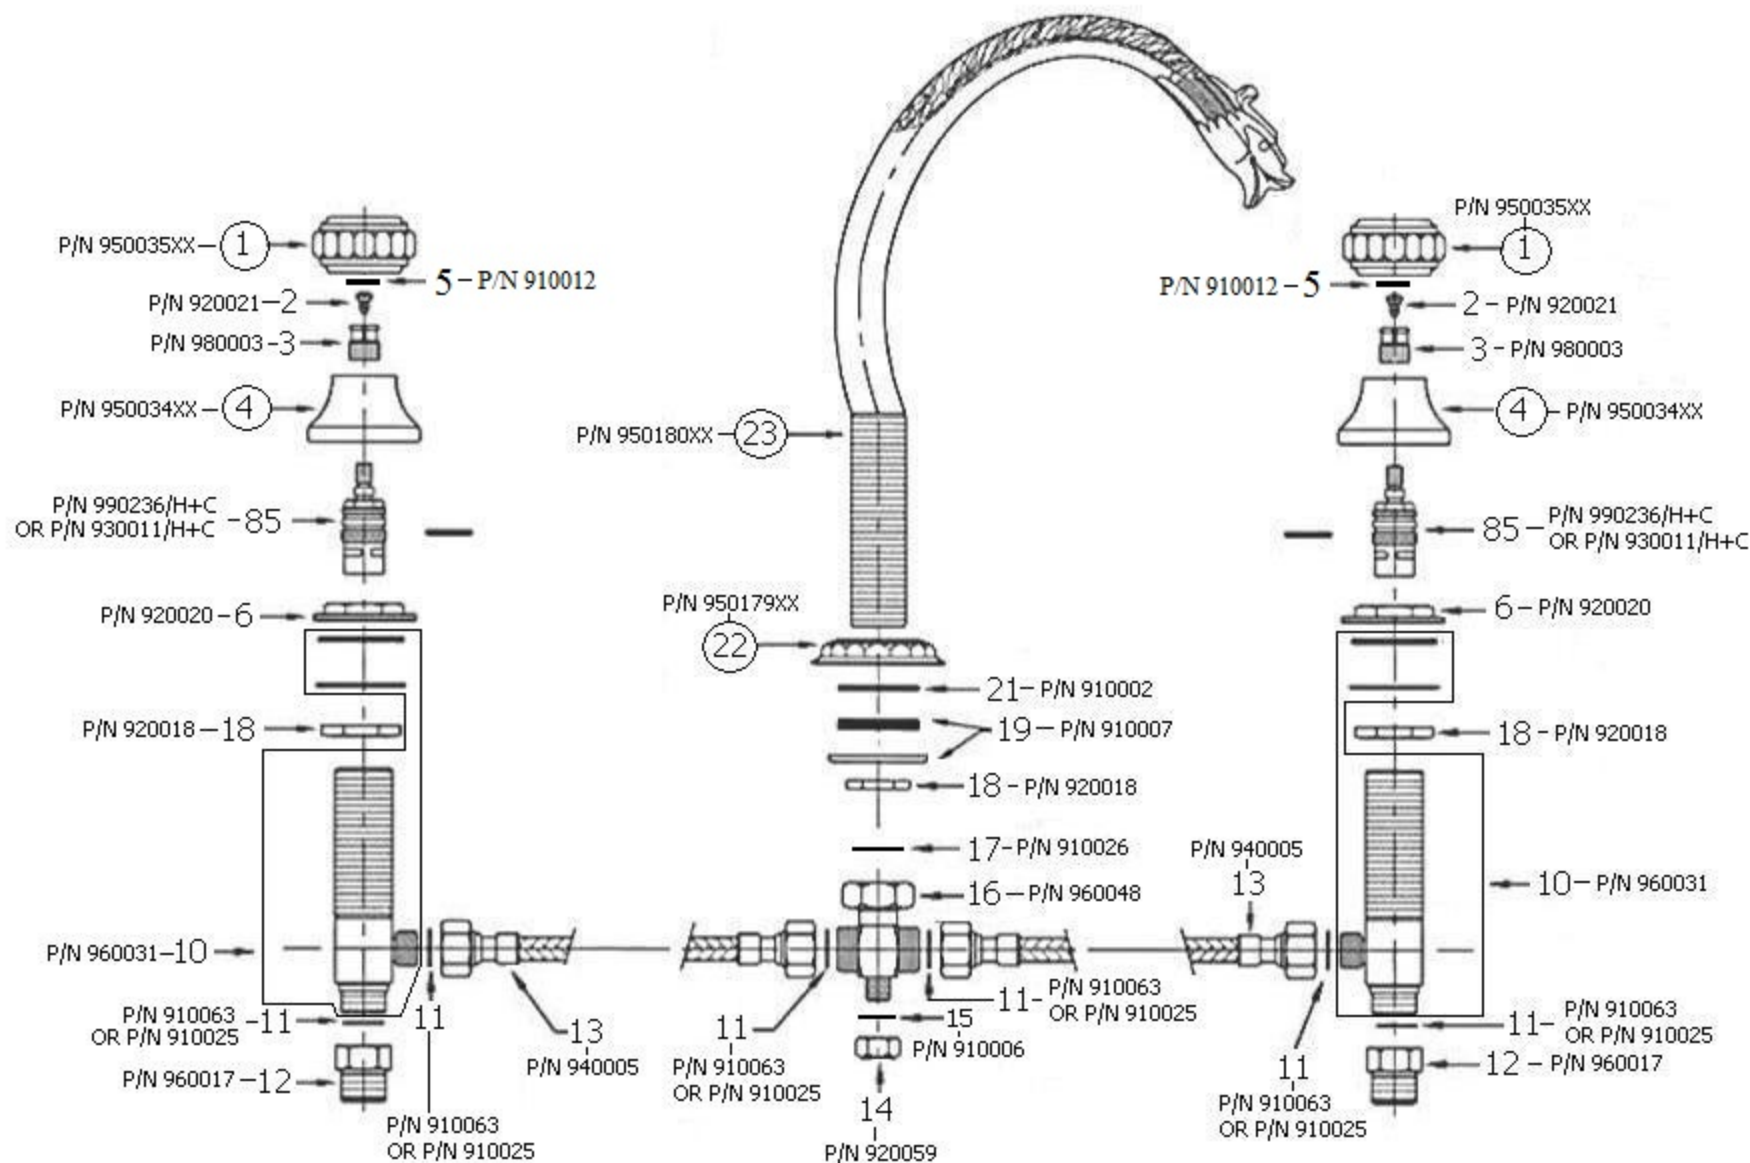

2245 - 'Pompadour' Roman Tub Set

Technical Information

- Requires 1 1/4" hole drilling.
- Maximum flow rate is 9.24 GPM.
- 1/2 turn ceramic Ecobrass Flühs cartridges.
- Available finishes are French Weathered Brass (47), Polished Chrome (48), SoliBrass (49), Lacquered Matte Black Nickel (50), Old Gold (52), Old Silver (53), Polished Brass (55), Polished Nickel (56), Brushed Nickel (57), Satin Nickel (60), Antique Lacquered Copper (67), Antique Lacquered Brass (68), Weathered Brass (70), Lacquered Polished Black Nickel (71) and Lacquered Polished Copper (80).
- Please See Cleaning Instructions: <http://herbeau.com/CleaningAll.pdf> For Finish Care and Maintenance Information.

Part #	Description
01	Pompadour Handle
02	Brass Cartridge Screw
03	Nylon Separator
04	Handle Escutcheon
05	Rubber O-Ring
06	Brass Nut
10	Valve Body - Ecobrass
11	1/2" Washer
12	1/2" Adapter
13	Flexible Hose - F/F
14	Brass Nut
15	3/8" Washer
16	T-Assembly - Ecobrass
17	3/4" Washer
18	3/4" Counter Nut
19	Metal Ring & Rubber Washer
21	Flat Rubber Washer
22	Spout Escutcheon
23	Spout
85	1/2 Turn Ceramic Cartridge - Ecobrass

Please follow example when ordering parts for 'Pompadour' Roman Tub Set

- To order part#01 – Handle
 - 950035 **xx**
- Please substitute finish number needed in place of **xx**

Herbeau[®]
L'Art du Sanitaire depuis 1857

2245 - 'Pompadour' Roman Tub Set

2245 - 'Pompadour' Roman Tub Set

*P/N = PART NUMBER

○ = FINISHED PARTS

XX = TWO DIGIT FINISH CODE