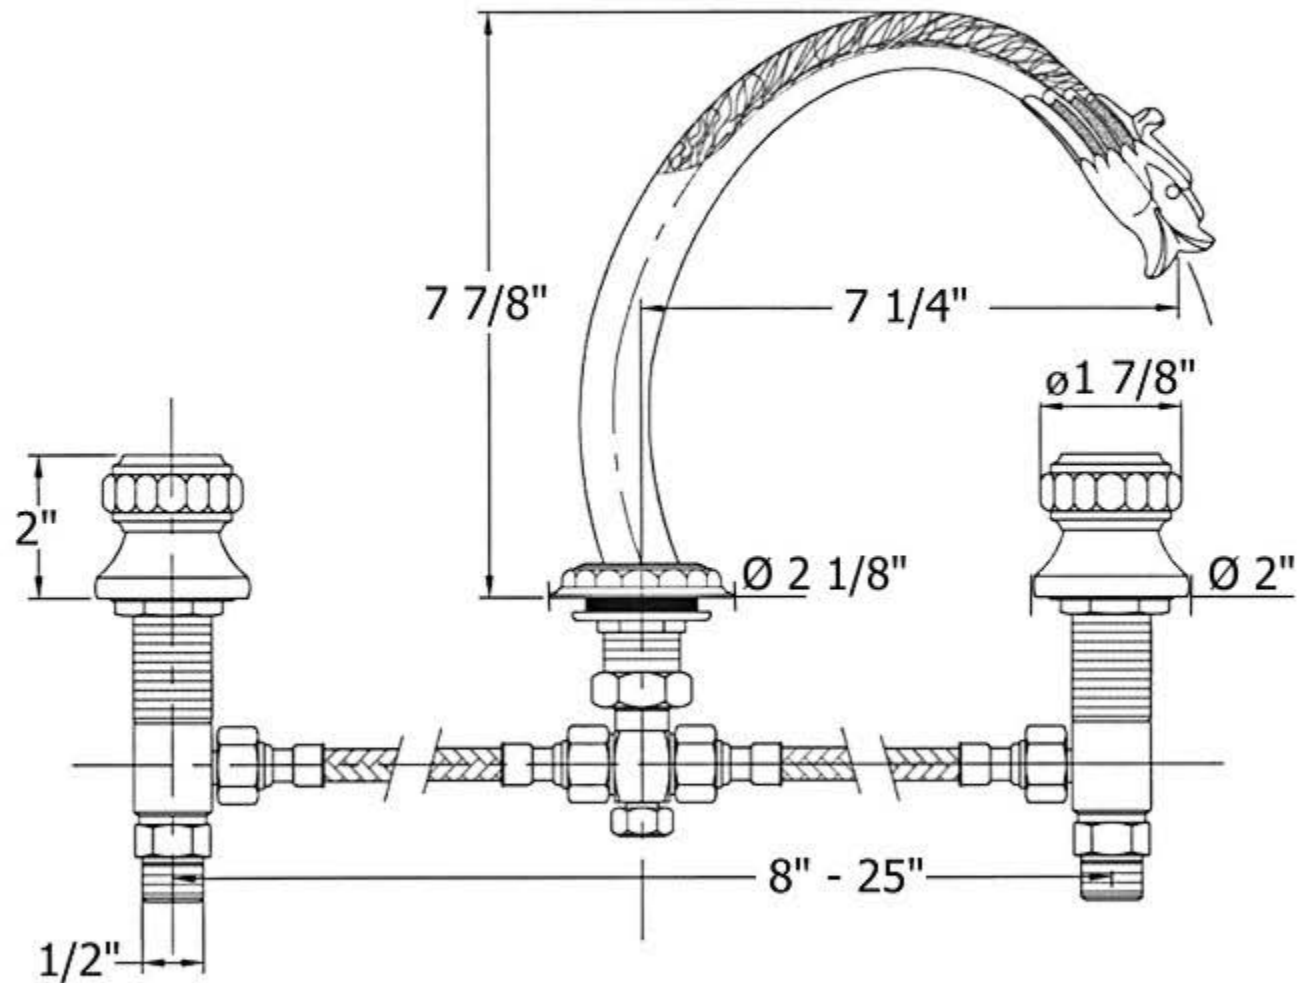

2245 - 'Pompadour' Roman Tub Set

Technical Information

- Requires 1 1/4" hole drilling.
- Maximum flow rate is 9.24 GPM.
- 1/2 turn ceramic Ecobrass Flühs cartridges.
- Available finishes are French Weathered Brass (47), Polished Chrome (48), SoliBrass (49), Lacquered Matte Black Nickel (50), Old Gold (52), Old Silver (53), Polished Brass (55), Polished Nickel (56), Brushed Nickel (57), Satin Nickel (60), Antique Lacquered Copper (67), Antique Lacquered Brass (68), Weathered Brass (70), Lacquered Polished Black Nickel (71) and Lacquered Polished Copper (80).
- Please See Cleaning Instructions: <http://herbeau.com/CleaningAll.pdf> For Finish Care and Maintenance Information.

Part #	Description
01	Pompadour Handle
02	Brass Cartridge Screw
03	Nylon Separator
04	Handle Escutcheon
05	Rubber O-Ring
06	Brass Nut
10	Valve Body - Ecobrass
11	1/2" Washer
12	1/2" Adapter
13	Flexible Hose - F/F
14	Brass Nut
15	3/8" Washer
16	T-Assembly - Ecobrass
17	3/4" Washer
18	3/4" Counter Nut
19	Metal Ring & Rubber Washer
21	Flat Rubber Washer
22	Spout Escutcheon
23	Spout
85	1/2 Turn Ceramic Cartridge - Ecobrass

Please follow example when ordering parts for 'Pompadour' Roman Tub Set

- To order part#01 – Handle
 - 950035 **xx**
- Please substitute finish number needed in place of **xx**

Herbeau[®]
L'Art du Sanitaire depuis 1857

2245 - 'Pompadour' Roman Tub Set

2245 - 'Pompadour' Roman Tub Set

*P/N = PART NUMBER

○ = FINISHED PARTS

XX = TWO DIGIT FINISH CODE