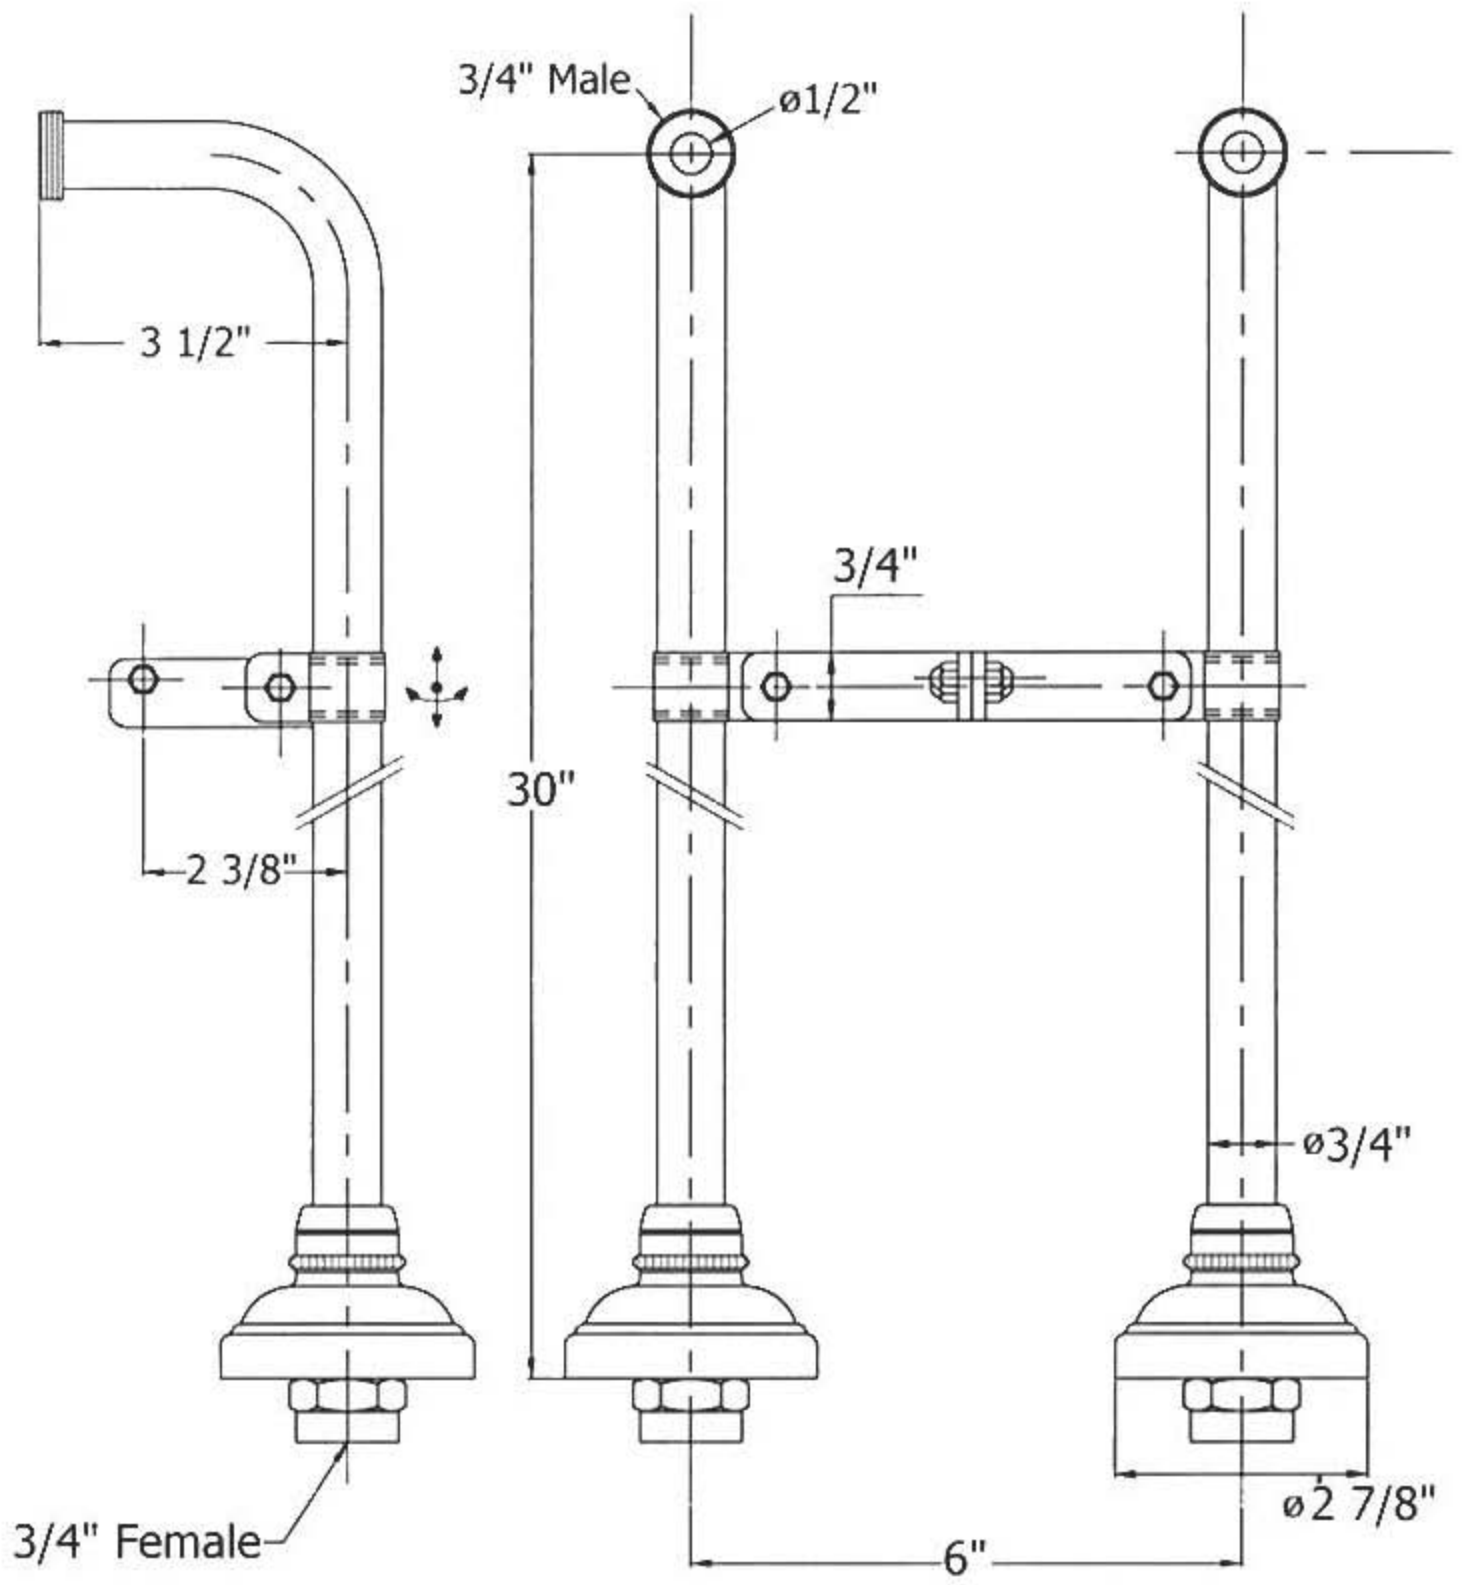

## Technical Information

- 3/4" female floor connection.
- Includes ‘T’ Bracket to stabilize adduction pipes.
- Herbeau prefers this item to be ordered together with Item #2236.
- Available finishes are French Weathered Brass (47), Polished Chrome (48), SoliBrass (49), Lacquered Matte Black Nickel (50), Old Gold (52), Old Silver (53), Polished Brass (55), Polished Nickel (56), Brushed Nickel (57), Satin Nickel (60), Antique Lacquered Copper (67), Antique Lacquered Brass (68), Weathered Brass (70), Lacquered Polished Black Nickel (71) and Lacquered Copper (80).
- Please See Cleaning Instructions: <http://herbeau.com/CleaningAll.pdf> For Finish Care and Maintenance Information.

Please follow example when ordering for ‘Pompadour’ Adduction Pipes

- To order part#11 – Finished Nut

○ 920033xx

- Please substitute finish number needed in place of **xx**

**Herbeau**®  
L'Art du Sanitaire depuis 1857

# 2239 - 'Pompadour' Free Standing Adduction Pipes

# 2239 - 'Pompadour' Free Standing Adduction Pipes

\*P/N = PART NUMBER

○ = FINISHED PARTS

XX = TWO DIGIT FINISH CODE