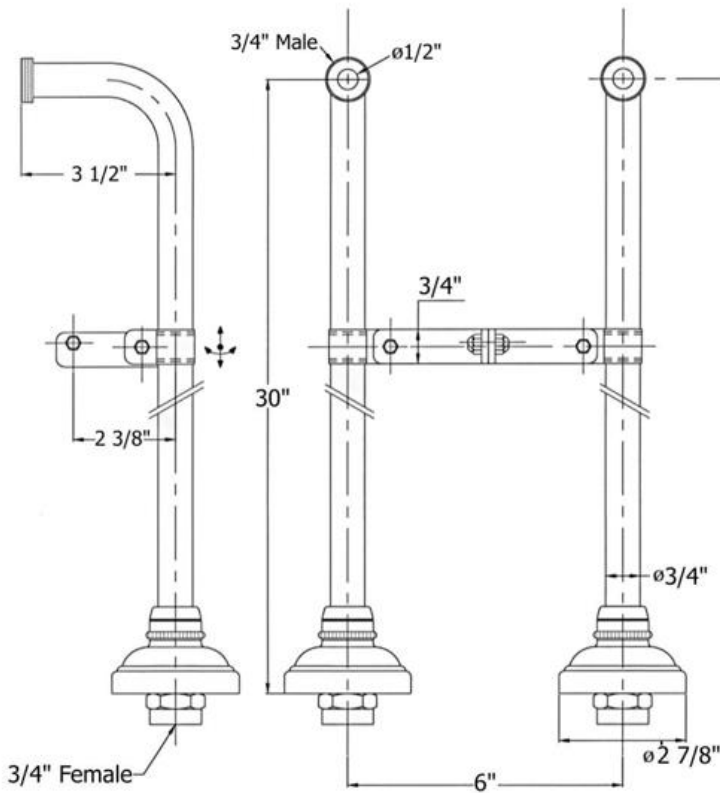

# 2239 – ‘Pompadour’ Free Standing Adduction Pipes

Part #	Description
01	Brass Adduction Pipes
02	Finished Brass Nut
03	Bracket
04	Escutcheon
05	Adapters & Compression Ring
06	T-Bracket Tongue
08	3/4" Washer
09	Rubber O-Ring
10	T-Bracket Assembly
11	Finished Nut
12	Finished Threaded Stem

## Technical Information

- 3/4" female floor connection.
- Includes ‘T’ Bracket to stabilize adduction pipes.
- Herbeau prefers this item to be ordered together with Item #2236.
- Available finishes are French Weathered Brass (47), Polished Chrome (48), SoliBrass (49), Lacquered Matte Black Nickel (50), Old Gold (52), Old Silver (53), Polished Brass (55), Polished Nickel (56), Brushed Nickel (57), Satin Nickel (60), Antique Lacquered Copper (67), Antique Lacquered Brass (68), Weathered Brass (70), Lacquered Polished Black Nickel (71) and Lacquered Copper (80).
- Please See Cleaning Instructions: <http://herbeau.com/CleaningAll.pdf> For Finish Care and Maintenance Information.

# 2239 - 'Pompadour' Free Standing Adduction Pipes

# 2239 - 'Pompadour' Free Standing Adduction Pipes

\*P/N = PART NUMBER

○ = FINISHED PARTS

XX = TWO DIGIT FINISH CODE