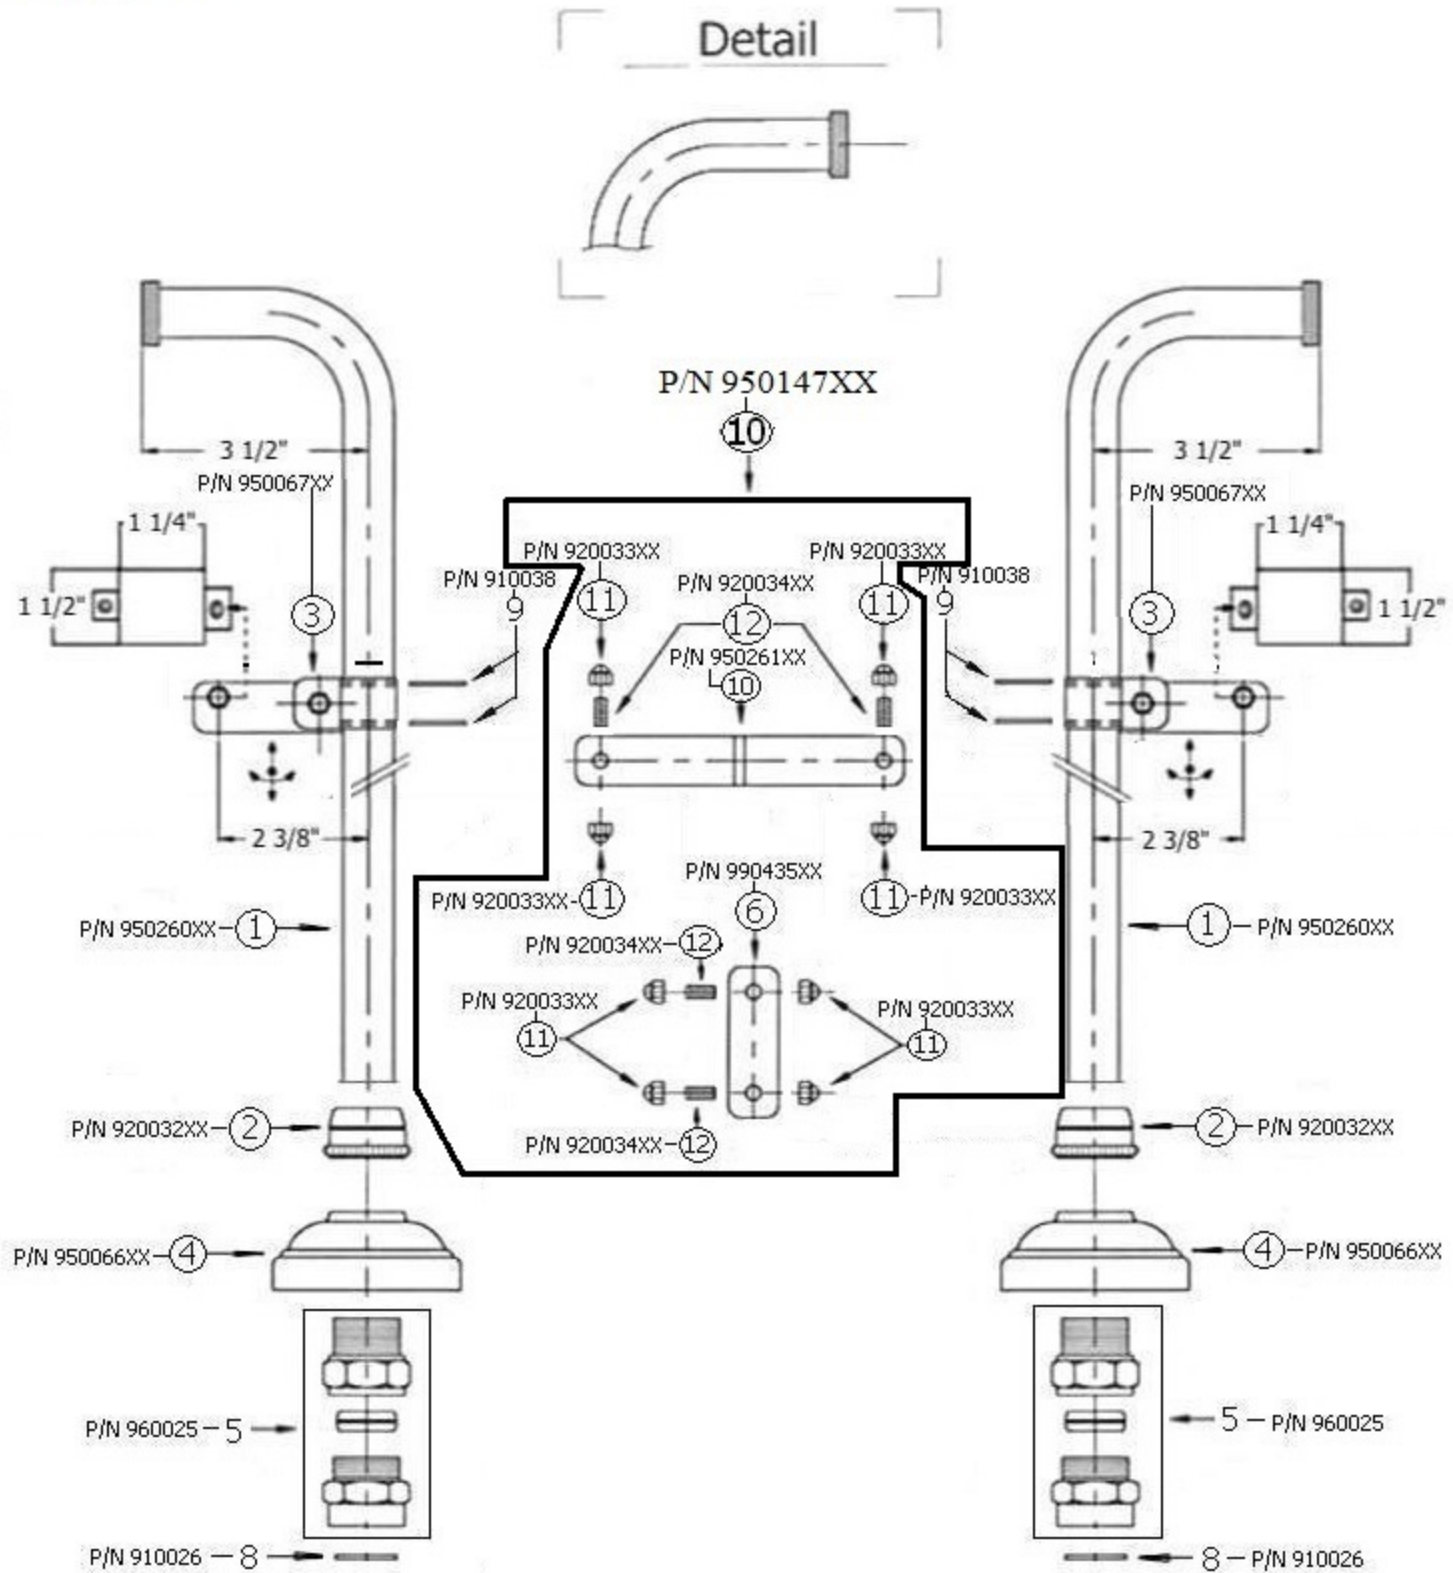

## Technical Information

- 3/4" female floor connection.
- Includes ‘T’ Bracket to stabilize adduction pipes.
- Herbeau prefers this item to be ordered together with Item #2236.
- Available finishes are French Weathered Brass (47), Polished Chrome (48), SoliBrass (49), Lacquered Matte Black Nickel (50), Old Gold (52), Old Silver (53), Polished Brass (55), Polished Nickel (56), Brushed Nickel (57), Satin Nickel (60), Antique Lacquered Copper (67), Antique Lacquered Brass (68), Weathered Brass (70), Lacquered Polished Black Nickel (71) and Lacquered Copper (80).
- Please See Cleaning Instructions: <http://herbeau.com/CleaningAll.pdf> For Finish Care and Maintenance Information.

Please follow example when ordering for ‘Pompadour’ Adduction Pipes

- To order part#11 – Finished Nut

○ 920033xx

- Please substitute finish number needed in place of **xx**

**Herbeau**®  
L'Art du Sanitaire depuis 1857

# 2239 - 'Pompadour' Free Standing Adduction Pipes

# 2239 - 'Pompadour' Free Standing Adduction Pipes

\*P/N = PART NUMBER

○ = FINISHED PARTS

XX = TWO DIGIT FINISH CODE