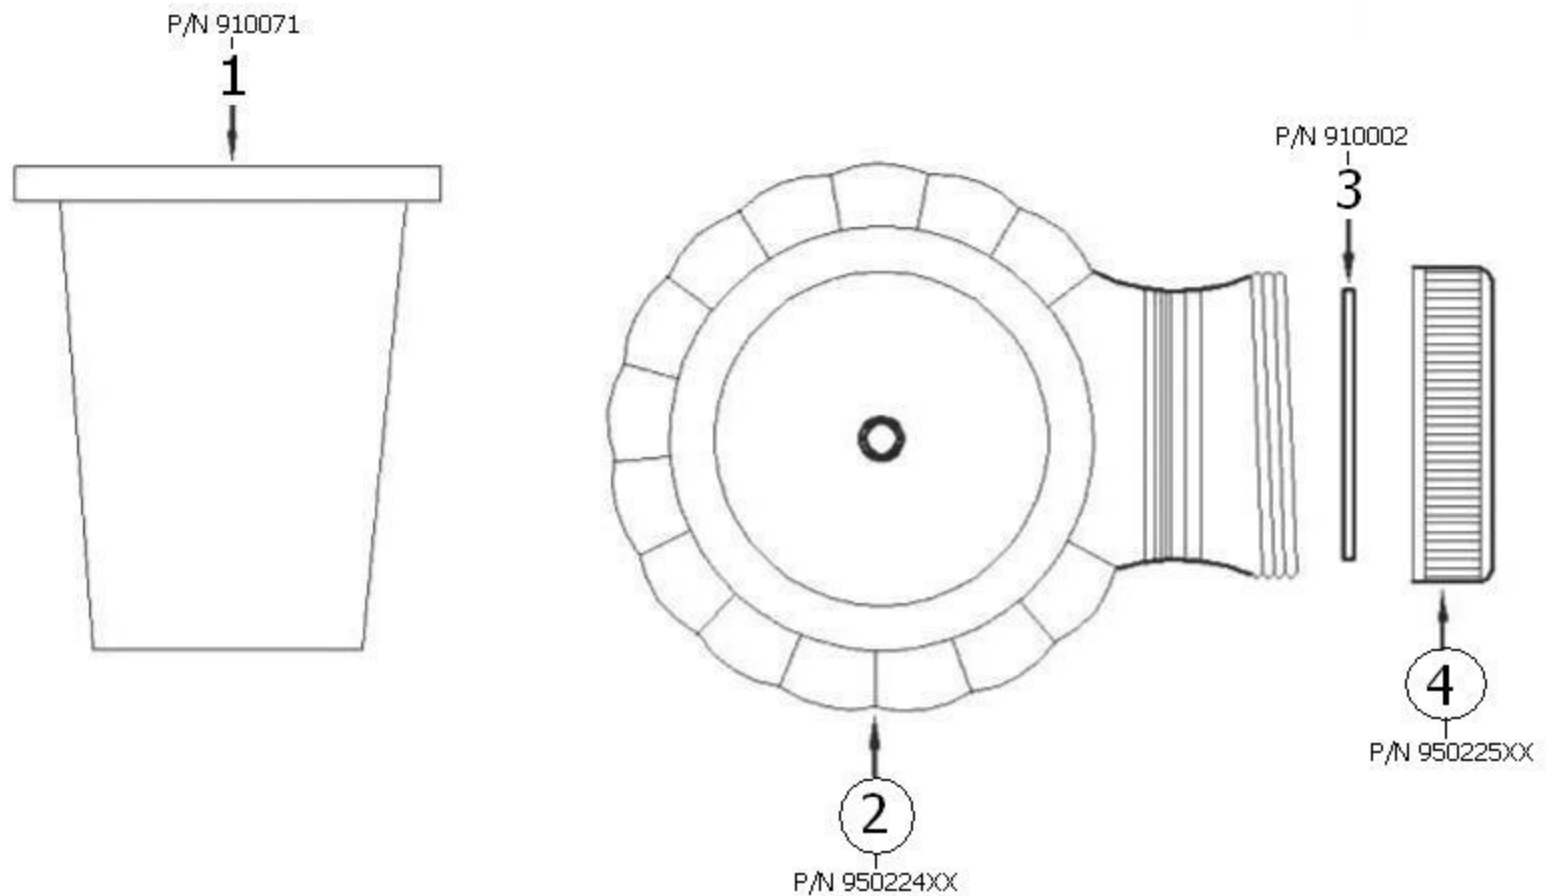

Part#

Description

01	Rubber Gasket
02	Siphon Sphere
03	Flat Washer
04	Threaded Connection

Please follow example when ordering parts for ‘Sphere’ Round Trap Cover

- To order part#04 – Threaded Connection
 - 950225**xx**
- Please substitute finish number needed in place of **xx**

Herbeau[®]
L'Art du Sanitaire depuis 1857

2121 - 'Sphere' Round Trap Cover

2121 - 'Sphere' Round Trap Cover

*P/N = PART NUMBER

○ = FINISHED PARTS

XX = TWO DIGIT FINISH CODE