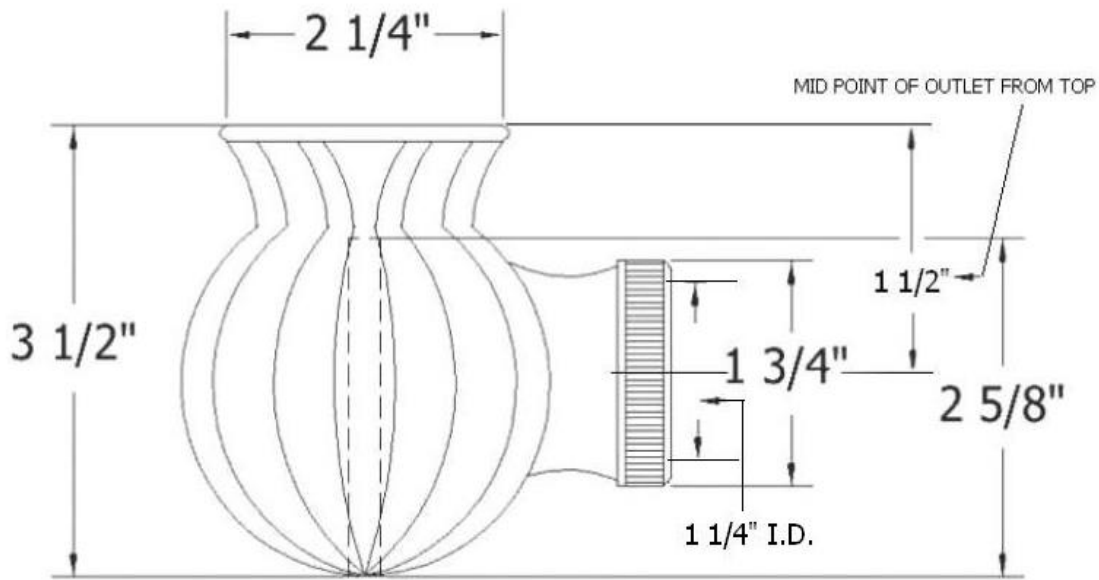

2121 – ‘Sphere’ Round Trap Cover

Technical Information

- To be used with #2120 and #2122.
- Available finishes are French Weathered Brass (47), Polished Chrome (48), SoliBrass (49), Lacquered Matte Black Nickel (50), Old Gold (52), Old Silver (53), Polished Brass (55), Polished Nickel (56), Brushed Nickel (57), Satin Nickel (60), Antique Lacquered Copper (67), Antique Lacquered Brass (68), Weathered Brass (70), Lacquered Polished Black Nickel (71) and Lacquered Polished Copper (80).
- Please See Cleaning Instructions: <http://herbeau.com/CleaningAll.pdf> For Finish Care and Maintenance Information.

Part#

Description

01	Rubber Gasket
02	Siphon Sphere
03	Flat Washer
04	Threaded Connection

Please follow example when ordering parts for ‘Sphere’ Round Trap Cover

- To order part#04 – Threaded Connection
  - 950225**xx**
- Please substitute finish number needed in place of **xx**

Herbeau®
L'Art du Sanitaire depuis 1857