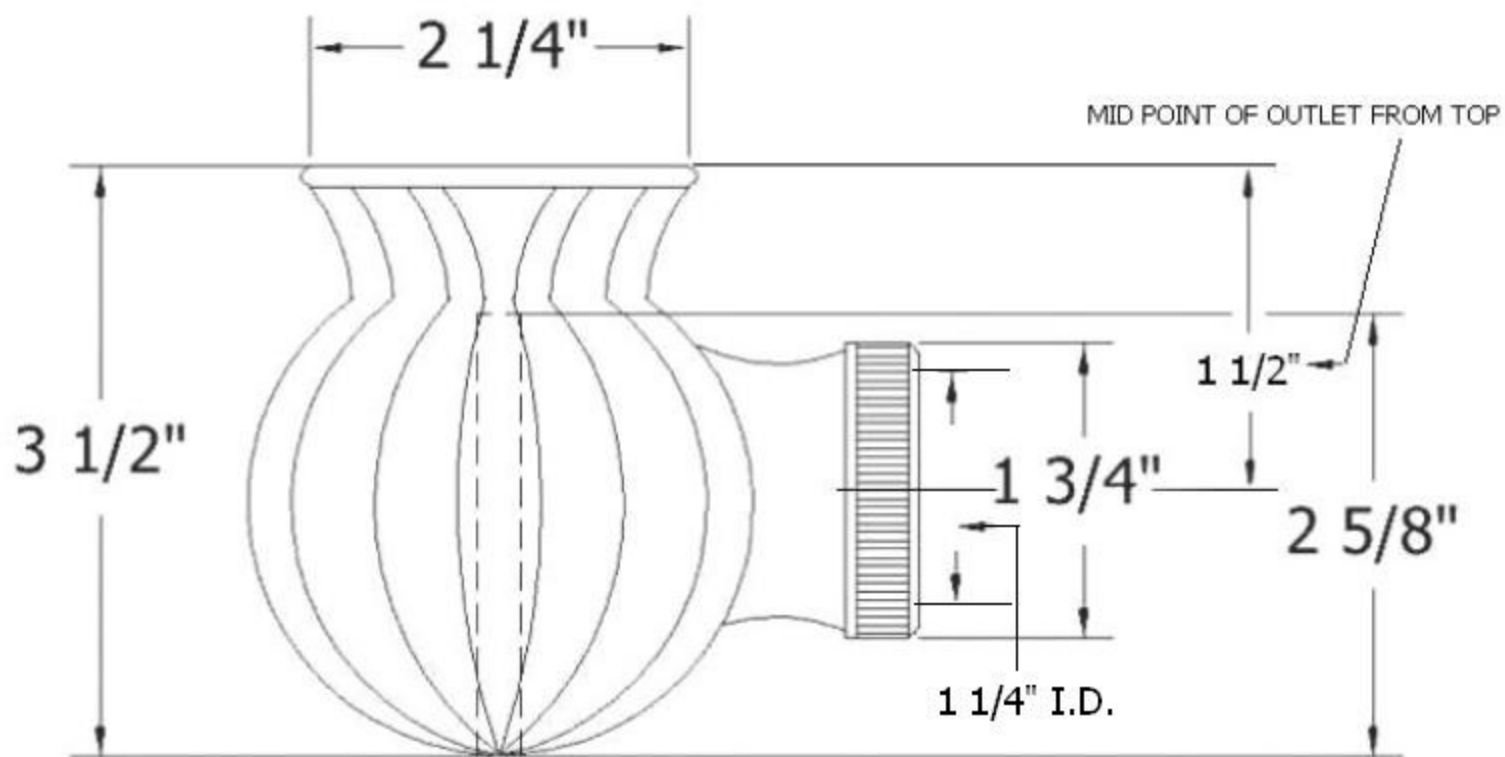

Part#

Description

01	Rubber Gasket
02	Siphon Sphere
03	Flat Washer
04	Threaded Connection

Please follow example when ordering parts for ‘Sphere’ Round Trap Cover

- To order part#04 – Threaded Connection
 - 950225**xx**
- Please substitute finish number needed in place of **xx**

Herbeau[®]
L'Art du Sanitaire depuis 1857

2121 - 'Sphere' Round Trap Cover

2121 - 'Sphere' Round Trap Cover

*P/N = PART NUMBER

○ = FINISHED PARTS

XX = TWO DIGIT FINISH CODE