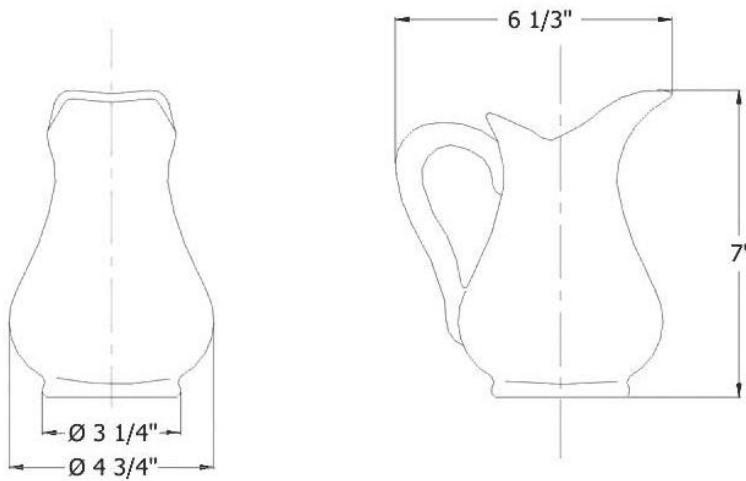

# 1420 – ‘Bonne Maman’ Pitcher

Part #

Description