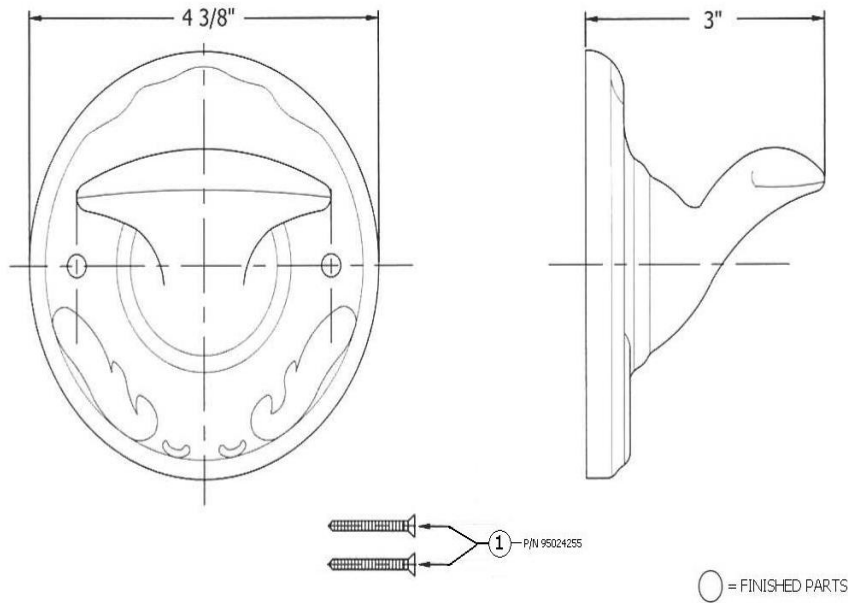

# 1416 – ‘Charly’ Coat Peg

Part #

01

Description

Finished Screw

## Technical Information

- Mounting screws are Polished Brass.
- Available colors and hand painted patterns are Moustier Polychrome (01), Moustier Bleu (02), Moustier Rose (03), Vieux Rouen (04), Sceau Rose (05), Sceau Bleu (06), Berain Rose (07), Berain Vert (08), Berain Bleu (09), Romantique (10), Rouen Marly (11), White (20) and Avesnes (21).
- Please See Cleaning Instructions: <http://herbeau.com/CleaningAll.pdf> For Finish Care and Maintenance Information.

Please follow example when ordering parts for ‘Charly’ Coat Peg

- To order part# 01 – Finished Screw

○ 95024255

**Herbeau**<sup>®</sup>  
L'Art du Sanitaire depuis 1857

# 1416 - 'Charly' Coat Peg

\*P/N = PART NUMBER

○ = FINISHED PARTS  
XX = TWO DIGIT FINISH CODE