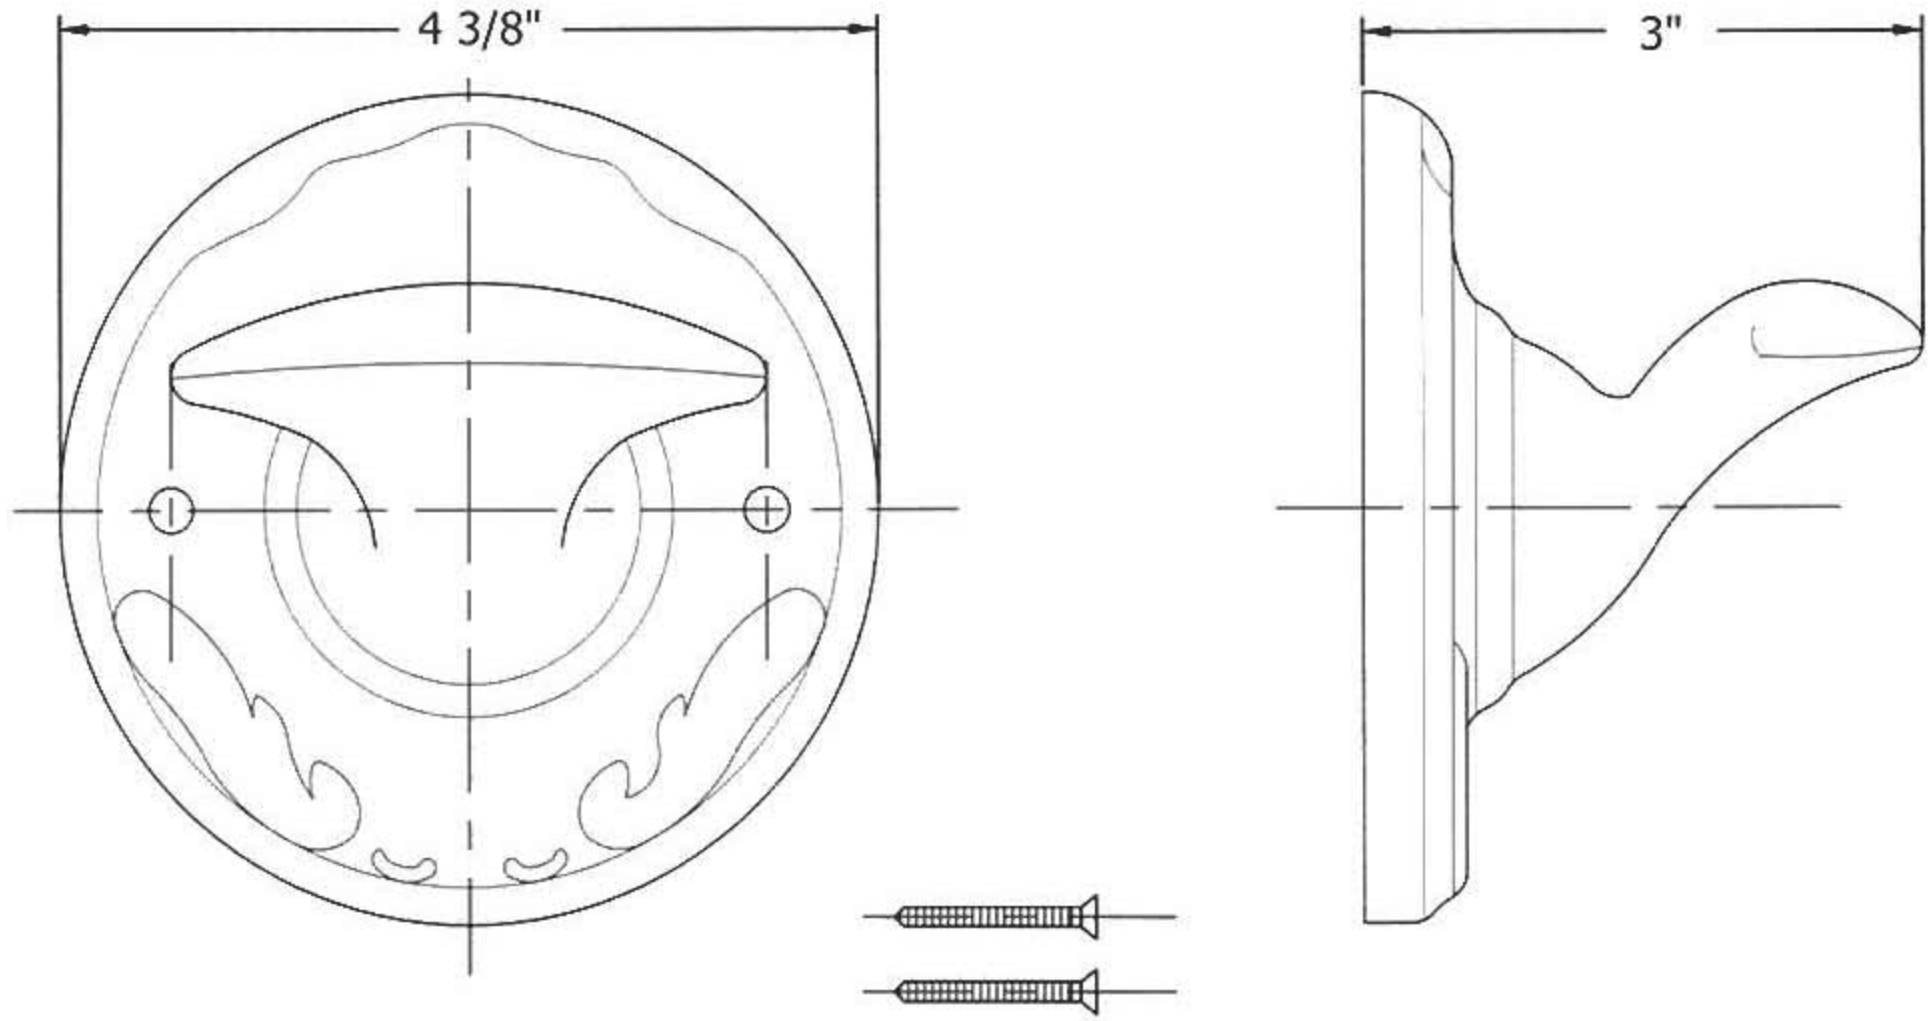

1416 - 'Charly' Coat Peg