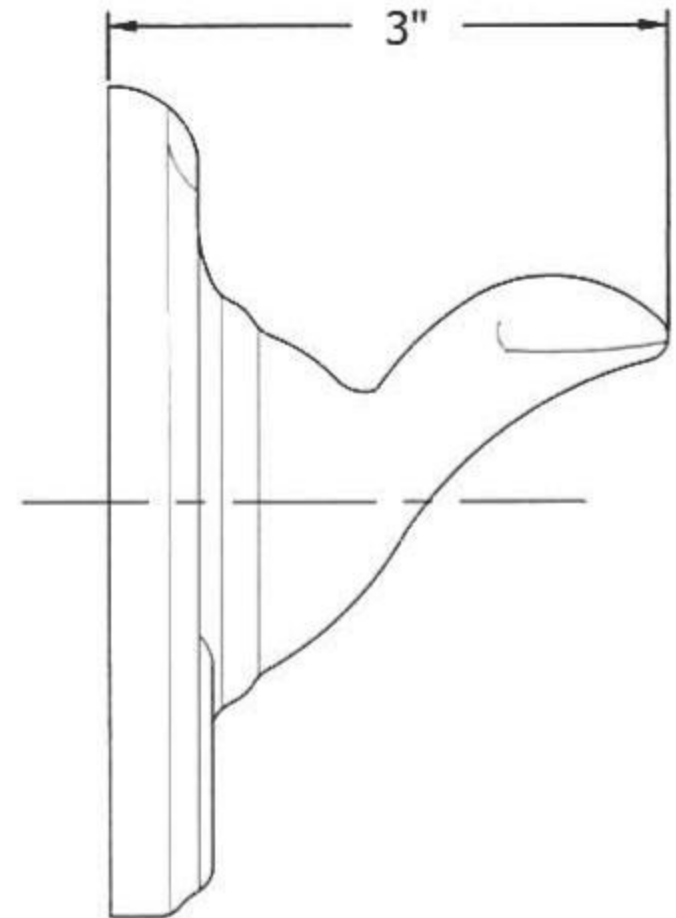

1416 - 'Charly' Coat Peg

*P/N = PART NUMBER

○ = FINISHED PARTS
XX = TWO DIGIT FINISH CODE