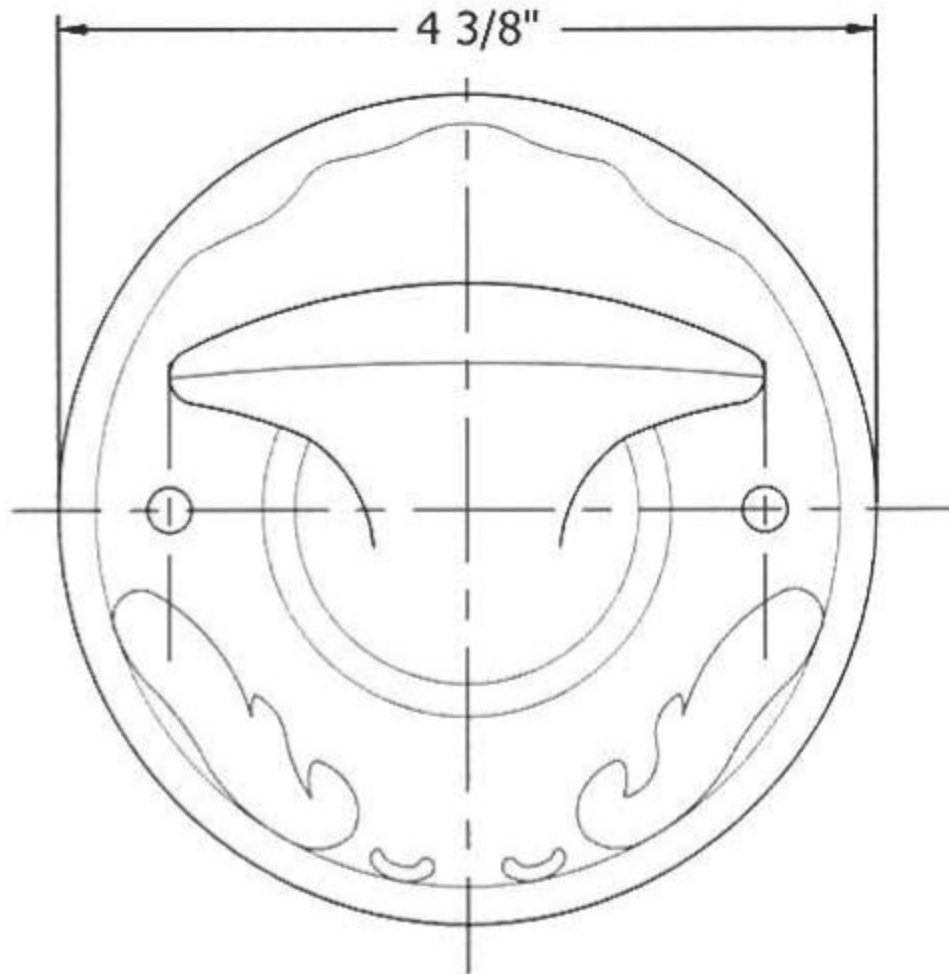

1416 - 'Charly' Coat Peg

*P/N = PART NUMBER

○ = FINISHED PARTS
XX = TWO DIGIT FINISH CODE