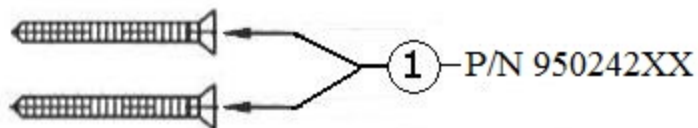

1416 - 'Charly' Coat Peg

*P/N = PART NUMBER

○ = FINISHED PARTS
XX = TWO DIGIT FINISH CODE