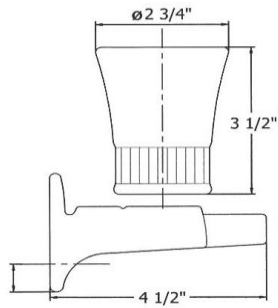

1413 – ‘Charleston’ Teeth Tumbler & Holder

Part #

Description

Technical Information

- Available in Moustier Polychrome (01), Moustier Bleu (02), Moustier Rose (03), Vieux Rouen (04), Sceau Rose (05), Sceau Bleu (06), Berain Rose (07), Berain Vert (08), Berain Bleu (09), Romantique (10), Rouen Marly (11), White (20) and Avesnes (21).
- Please See Cleaning Instructions: <http://herbeau.com/CleaningAll.pdf> For Finish Care and Maintenance Information.