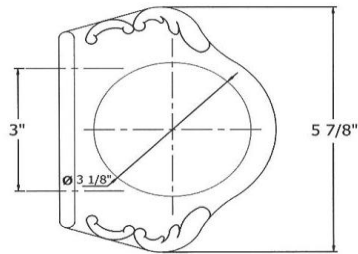

1413 – ‘Charleston’ Teeth Tumbler & Holder

Part #

Description

Technical Information

- Available in Moustier Polychrome (01), Moustier Bleu (02), Moustier Rose (03), Vieux Rouen (04), Sceau Rose (05), Sceau Bleu (06), Berain Rose (07), Berain Vert (08), Berain Bleu (09), Romantique (10), Rouen Marly (11), White (20) and Avesnes (21).
- Please See Cleaning Instructions: <http://herbeau.com/CleaningAll.pdf> For Finish Care and Maintenance Information.

Herbeau[®]
L'Art du Sanitaire depuis 1857

1413 - 'Charleston Teeth Tumbler & Holder