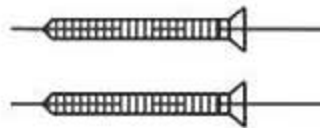

1408 – ‘Niche’ / ‘Coquille’ Coat Peg

Technical Information

- Mounting screws are Polished Brass.
- Available colors and hand painted patterns on ceramic escutcheon are Moustier Polychrome (01), Moustier Bleu (02), Moustier Rose (03), Vieux Rouen (04), Sceau Rose (05), Sceau Bleu (06), Berain Rose (07), Berain Vert (08), Berain Bleu (09), Romantique (10), Rouen Marly (11), White (20) and Avesnes (21).
- Please See Cleaning Instructions: <http://herbeau.com/CleaningAll.pdf> For Finish Care and Maintenance Information.

Part#

01

Description

Finished Screw

Please follow example when ordering parts for Coat Peg

- To order part# 01 – Finished Screw
 - 950242xx
- Please substitute finish number needed in place of **xx**

Herbeau[®]
L'Art du Sanitaire depuis 1857

1408 - 'Niche' / 'Coquille' Coat Peg

1408 - 'Niche' / 'Coquille' Coat Peg

*P/N = PART NUMBER

○ = FINISHED PARTS
XX = TWO DIGIT FINISH CODE