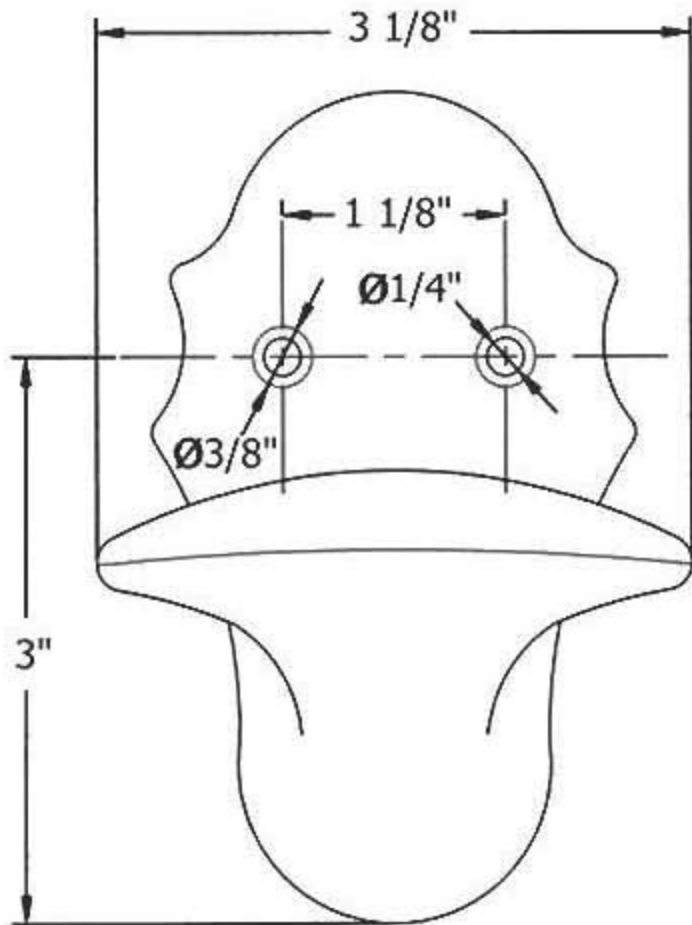

Part#

01

Description

Finished Screw

Please follow example when ordering parts for Coat Peg

- To order part# 01 – Finished Screw
 - 950242xx
- Please substitute finish number needed in place of **xx**

Herbeau[®]
L'Art du Sanitaire depuis 1857

1408 - 'Niche' / 'Coquille' Coat Peg

1408 - 'Niche' / 'Coquille' Coat Peg

*P/N = PART NUMBER

○ = FINISHED PARTS
XX = TWO DIGIT FINISH CODE