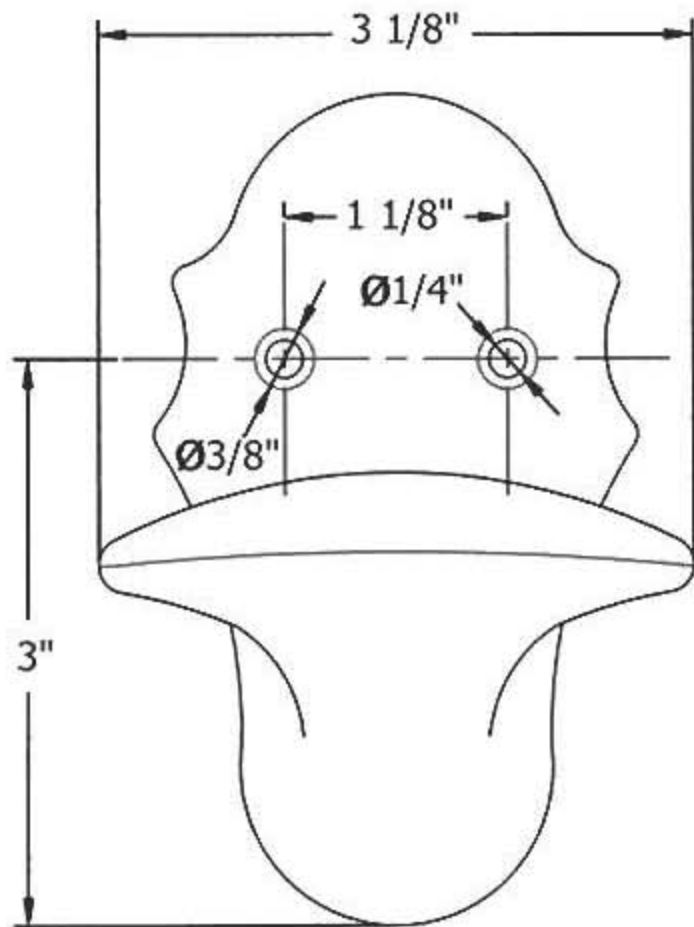

Part#

01

Description

Finished Screw

Please follow example when ordering parts for Coat Peg

- To order part# 01 – Finished Screw
 - 950242xx
- Please substitute finish number needed in place of **xx**

Herbeau[®]
L'Art du Sanitaire depuis 1857

1408 - 'Niche' / 'Coquille' Coat Peg

1408 - 'Niche' / 'Coquille' Coat Peg

*P/N = PART NUMBER

○ = FINISHED PARTS
XX = TWO DIGIT FINISH CODE