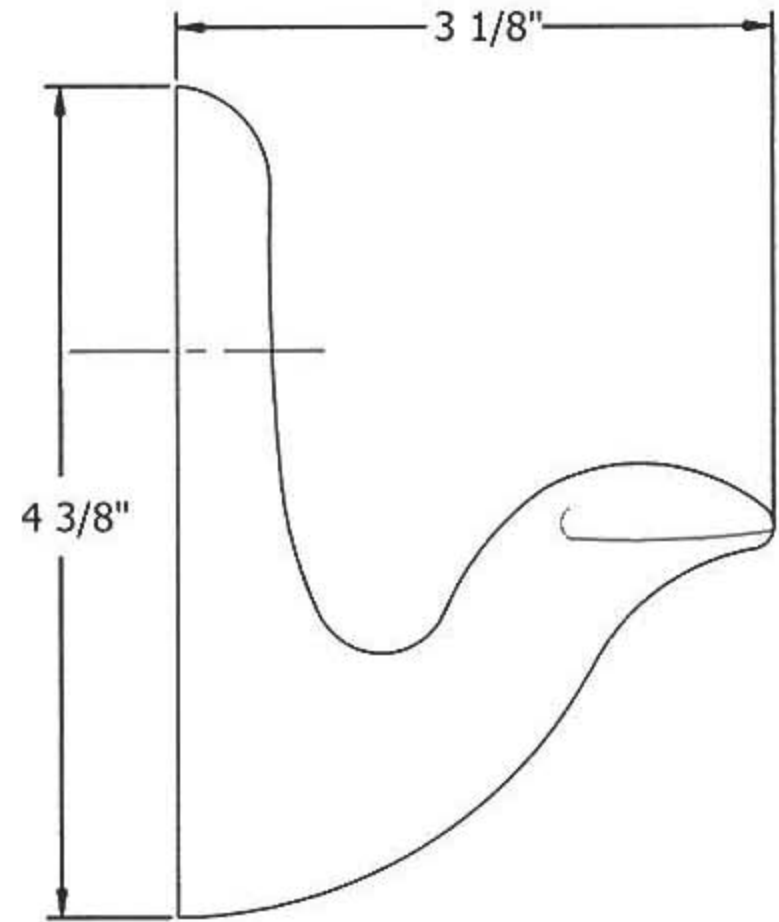

Part#

01

Description

Finished Screw

Please follow example when ordering parts for Coat Peg

- To order part# 01 – Finished Screw
 - 950242xx
- Please substitute finish number needed in place of **xx**

Herbeau[®]
L'Art du Sanitaire depuis 1857

1408 - 'Niche' / 'Coquille' Coat Peg

1408 - 'Niche' / 'Coquille' Coat Peg

*P/N = PART NUMBER

○ = FINISHED PARTS
XX = TWO DIGIT FINISH CODE