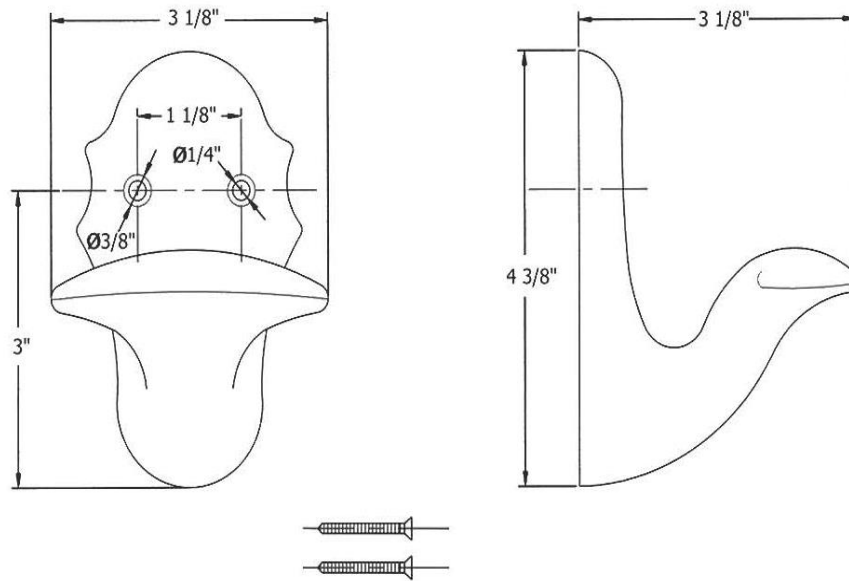

1408 – ‘Niche’ / ‘Coquille’ Coat Peg

Technical Information

- Mounting screws are Polished Brass.
- Available colors and hand painted patterns on ceramic escutcheon are Moustier Polychrome (01), Moustier Bleu (02), Moustier Rose (03), Vieux Rouen (04), Sceau Rose (05), Sceau Bleu (06), Berain Rose (07), Berain Vert (08), Berain Bleu (09), Romantique (10), Rouen Marly (11), White (20) and Avesnes (21).
- Please See Cleaning Instructions: <http://herbeau.com/CleaningAll.pdf> For Finish Care and Maintenance Information.

Part#

01

Description

Finished Screw

Please follow example when ordering parts for Coat Peg

- To order part# 01 – Finished Screw
 - 950242xx
- Please substitute finish number needed in place of **xx**

Herbeau[®]
L'Art du Sanitaire depuis 1857

1408 - 'Niche' / 'Coquille' Coat Peg

1408 - 'Niche' / 'Coquille' Coat Peg

*P/N = PART NUMBER

○ = FINISHED PARTS
XX = TWO DIGIT FINISH CODE