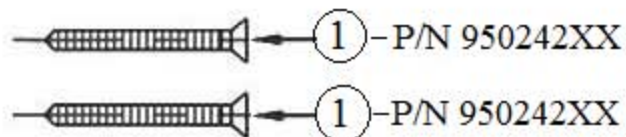

1408 - 'Niche' / 'Coquille' Coat Peg

*P/N = PART NUMBER

○ = FINISHED PARTS
XX = TWO DIGIT FINISH CODE