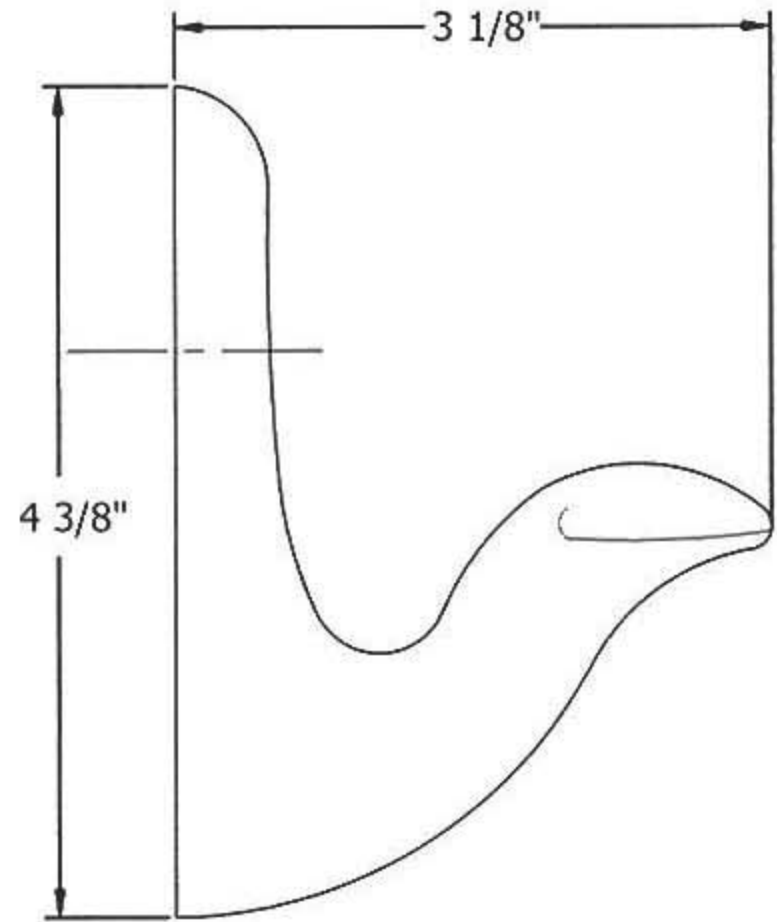

Part#

01

Description

Finished Screw

Please follow example when ordering parts for Coat Peg

- To order part# 01 – Finished Screw
 - 950242xx
- Please substitute finish number needed in place of **xx**

Herbeau[®]
L'Art du Sanitaire depuis 1857

1408 - 'Niche' / 'Coquille' Coat Peg

1408 - 'Niche' / 'Coquille' Coat Peg

*P/N = PART NUMBER

○ = FINISHED PARTS
XX = TWO DIGIT FINISH CODE