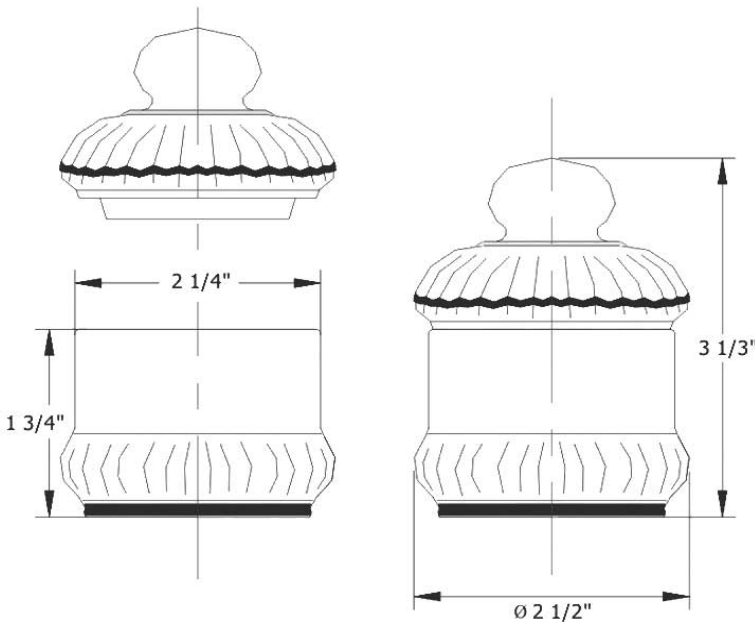

1403 – Powder Jar #2

Part #

Description

Technical Information

- Available in Moustier Polychrome (01), Moustier Bleu (02), Moustier Rose (03), Vieux Rouen (04), Sceau Rose (05), Sceau Bleu (06), Berain Rose (07), Berain Vert (08), Berain Bleu (09), Romantique (10), Rouen Marly (11), White (20) and Avesnes (21).
- Please See Cleaning Instructions: <http://herbeau.com/CleaningAll.pdf> For Finish Care and Maintenance Information.