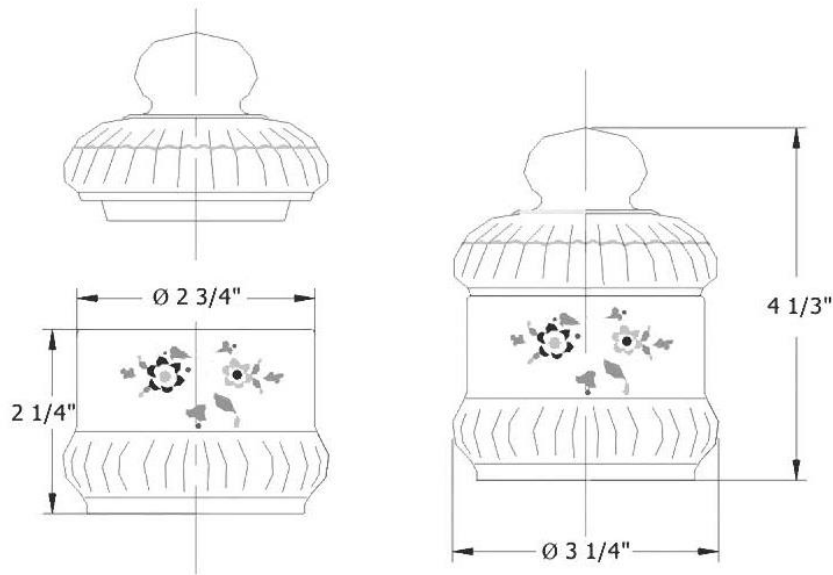

1402 – Powder Jar #1

Part #

Description

Technical Information

- Available in Moustier Polychrome (01), Moustier Bleu (02), Moustier Rose (03), Vieux Rouen (04), Sceau Rose (05), Sceau Bleu (06), Berain Rose (07), Berain Vert (08), Berain Bleu (09), Romantique (10), Rouen Marly (11), White (20) and Avesnes (21).
- Please See Cleaning Instructions: <http://herbeau.com/CleaningAll.pdf> For Finish Care and Maintenance Information.