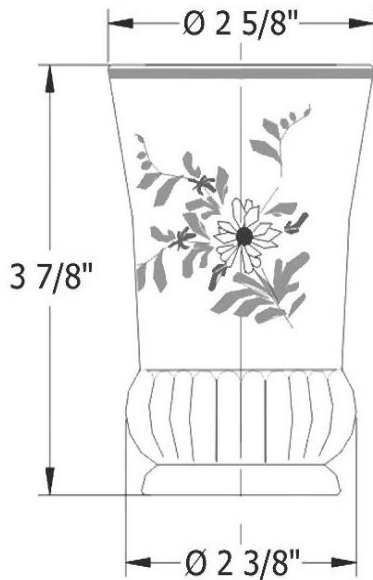

# 1401 – Tooth Jug

Part #

Description