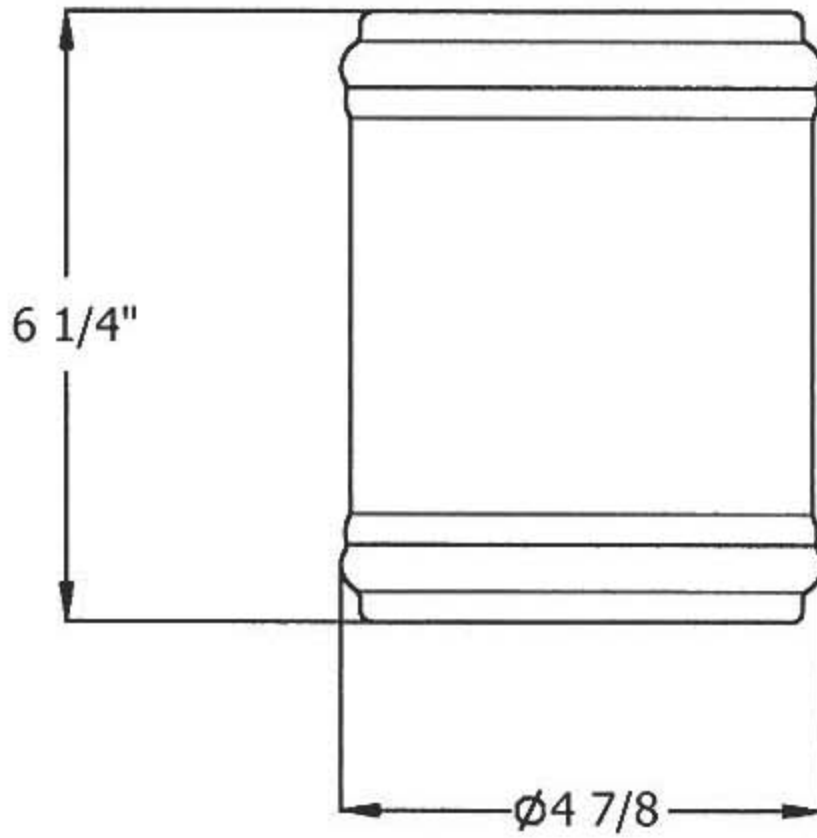

1313 – Toilet Jug

Part #

01

Description

Toilet Jug

Technical Information

- 6 1/4" H X 4 7/8" diameter.
- Available in Moustier Polychrome (01), Moustier Bleu (02), Moustier Rose (03), Vieux Rouen (04), Sceau Rose (05), Sceau Bleu (06), Berain Rose (07), Berain Vert (08), Berain Bleu (09), Romantique (10), Rouen Marly (11), White (20) and Avesnes (21).
- Please See Cleaning Instructions:
<http://herbeau.com/CleaningAll.pdf> For Finish Care and Maintenance Information.

Please follow example when ordering parts for Toilet Jug

- To order part# 01 – Jug
 - 1313cc
- Please substitute hand paint number needed in place of cc

Herbeau[®]
L'Art du Sanitaire depuis 1857

1313 - Toilet Jug

1313 - Toilet Jug

P/N 1313CC -1 →

XX = TWO DIGIT CODE FOR WHITE OR HAND PAINT PATTERN.