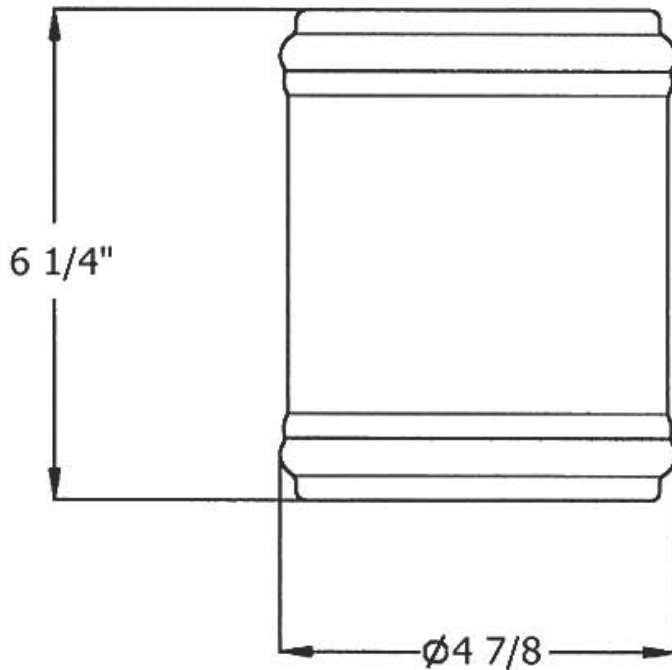

1313 – Toilet Jug

Part #

01

Description

Toilet Jug

Technical Information

- 6 1/4" H X 4 7/8" diameter.
- Available in Moustier Polychrome (01), Moustier Bleu (02), Moustier Rose (03), Vieux Rouen (04), Sceau Rose (05), Sceau Bleu (06), Berain Rose (07), Berain Vert (08), Berain Bleu (09), Romantique (10), Rouen Marly (11), White (20) and Avesnes (21).
- Please See Cleaning Instructions:
<http://herbeau.com/CleaningAll.pdf> For Finish Care and Maintenance Information.

Please follow example when ordering parts for Toilet Jug

- To order part# 01 – Jug
 - 1313cc
- Please substitute hand paint number needed in place of cc

Herbeau[®]
L'Art du Sanitaire depuis 1857

1313 - Toilet Jug

1313 - Toilet Jug

P/N 1313CC -1 →

XX = TWO DIGIT CODE FOR WHITE OR HAND PAINT PATTERN.