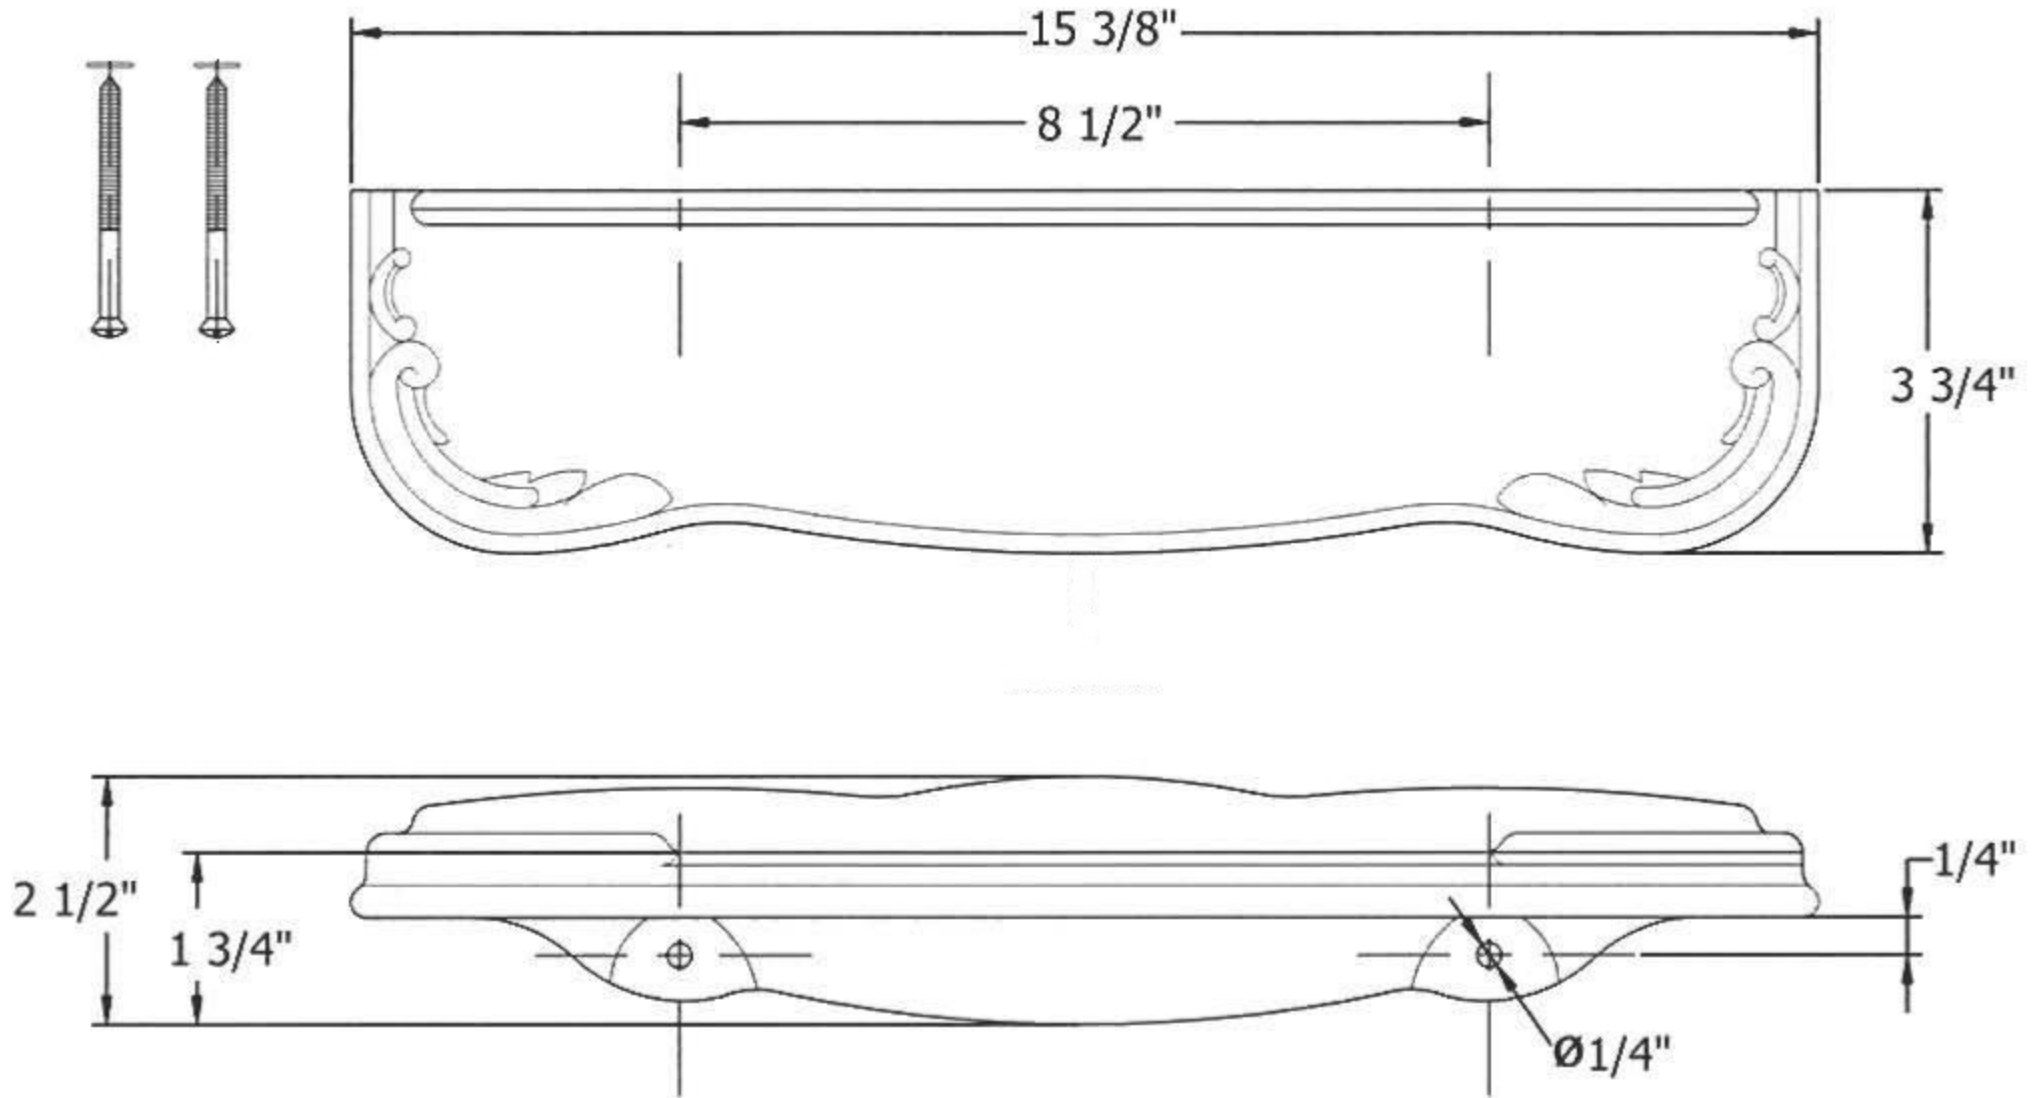

1215 - 'Charly' Shelf