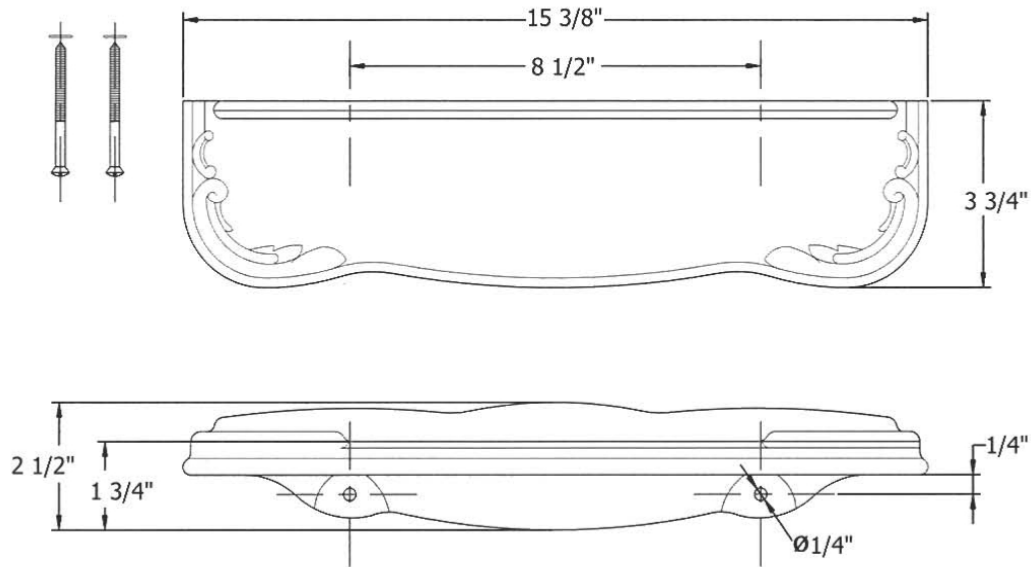

## Technical Information

- Shelf is attached to wall with included finished wood screws.
- Available colors and hand painted patterns on ceramic are Moustier Polychrome(01), Moustier Bleu(02), Moustier Rose(03), Vieux Rouen(04), Sceau Rose(05), Sceau Bleu(06), Berain Rose(07), Berain Vert(08), Berain Bleu(09), Romantique(10), Rouen Marly(11), White(20) and Avesnes(21).
- Please See Cleaning Instructions: <http://herbeau.com/CleaningAll.pdf> For Finish Care and Maintenance Information.

## Part#

01  
02  
03

## Description

Charly Shelf Only  
Finished Screw  
Nylon Washer

Please follow example when ordering parts for ‘Charly’ Shelf

- To order part# 02 – Finished Screw
  - 950242xx
- Please substitute finish number needed in place of **xx**