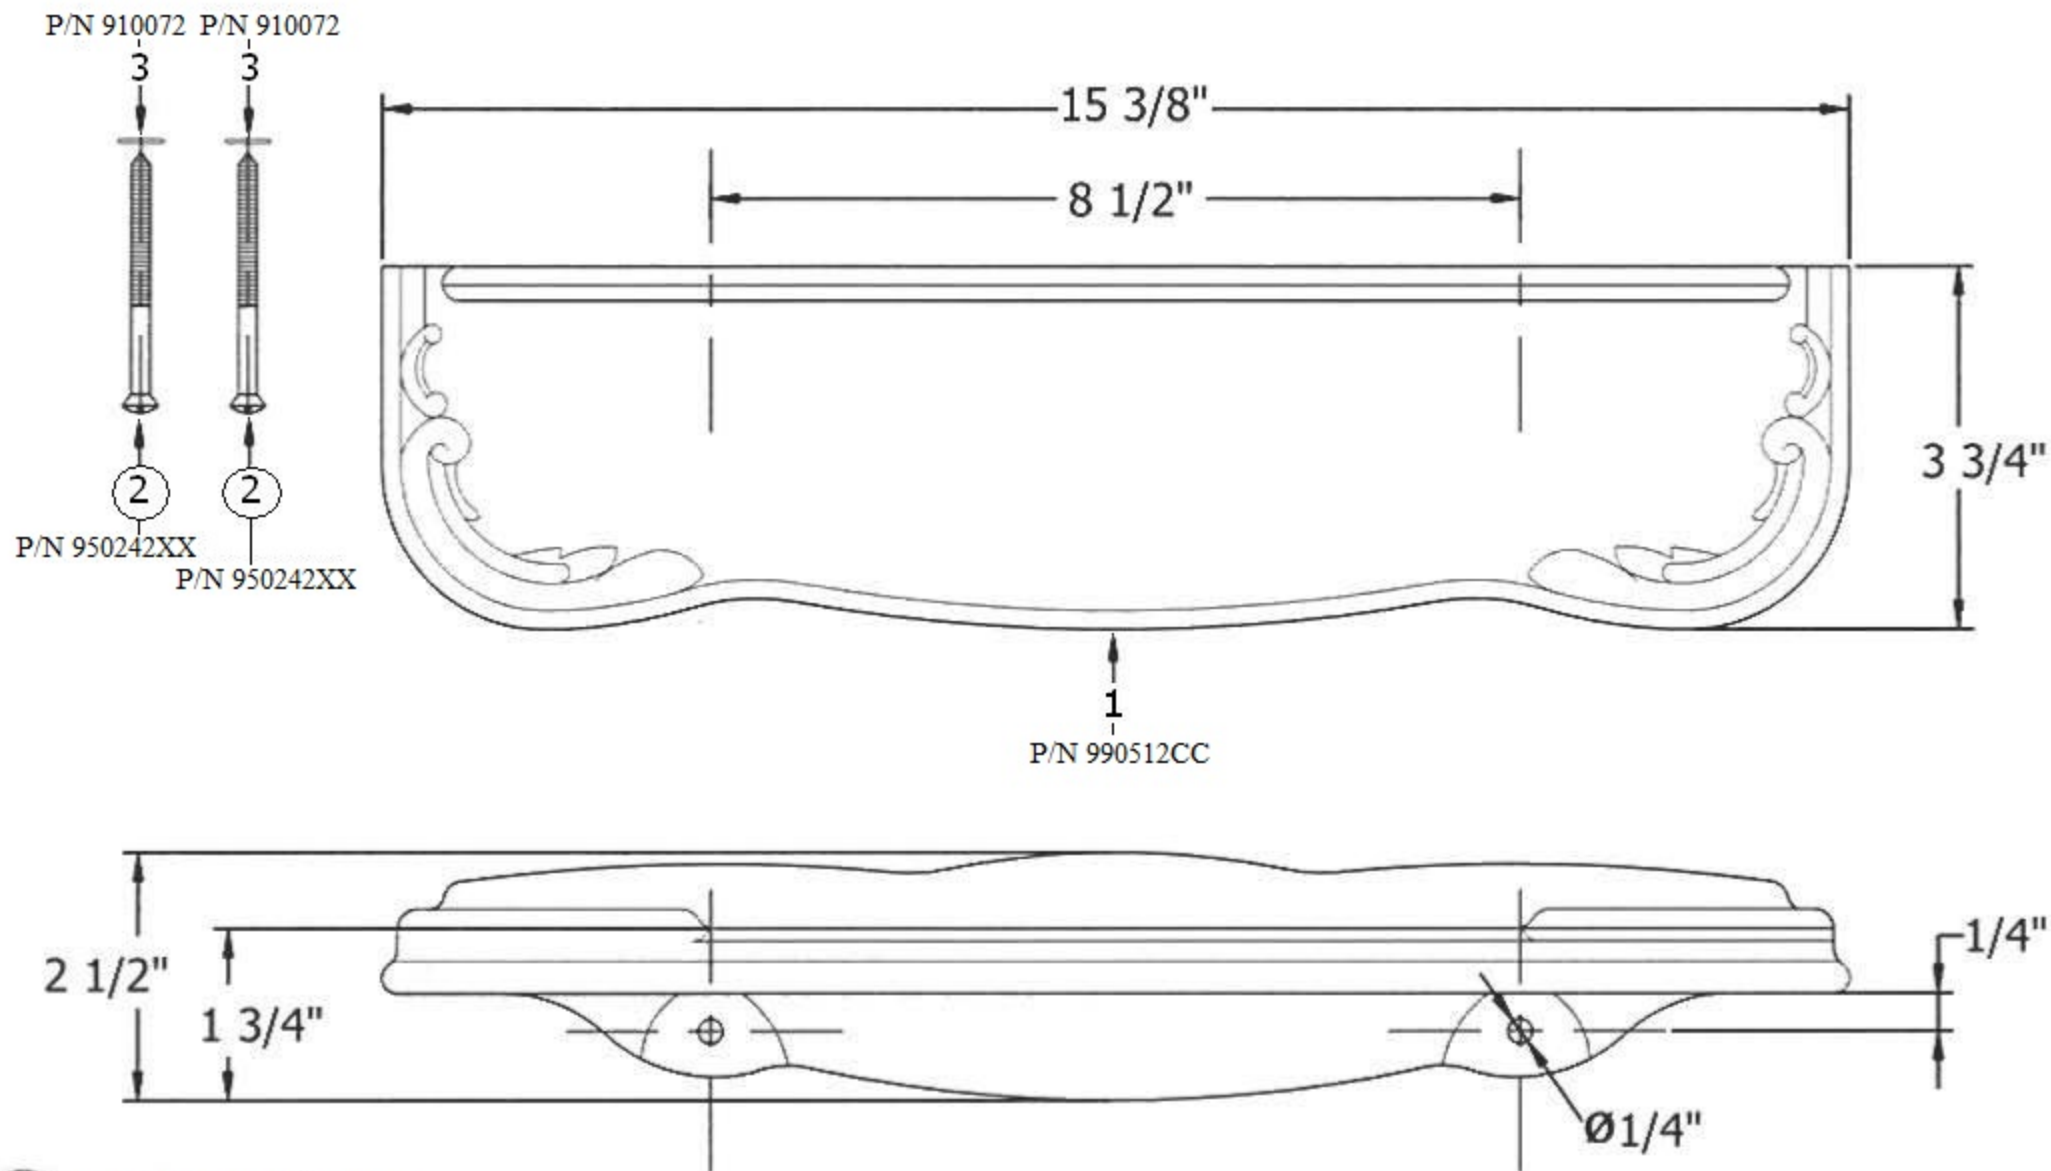

1215 - 'Charly' Shelf

*P/N = PART NUMBER

○ = FINISHED PARTS

XX = TWO DIGIT FINISH CODE

CC = TWO DIGIT COLOR/HAND PAINT CODE