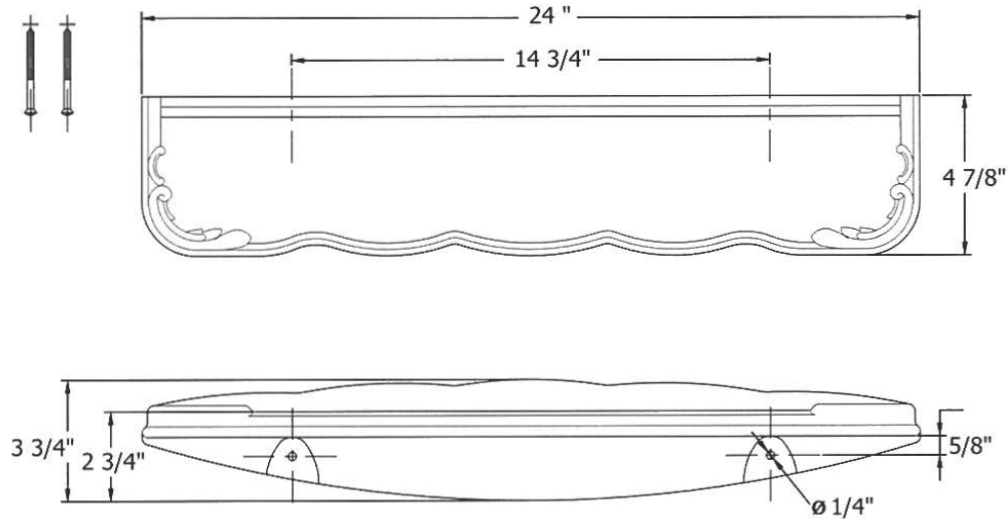

1214 – ‘Charleston’ Shelf

Technical Information

- Attaches to wall with included finished wood screws.
- Available colors and hand painted patterns on ceramic are Moustier Polychrome (01), Moustier Bleu (02), Moustier Rose (03), Vieux Rouen (04), Sceau Rose (05), Sceau Bleu (06), Berain Rose (07), Berain Vert (08), Berain Bleu (09), Romantique (10), Rouen Marly (11), White (20) and Avesnes (21).
- Please See Cleaning Instructions: <http://herbeau.com/CleaningAll.pdf> For Finish Care and Maintenance Information.

Part#

Description

01
02
03

Charleston Shelf Only
Finished Screw
Nylon Washer

Please follow example when ordering parts for ‘Charleston’ Shelf

- To order part# 02 – Finished Screw
 - 920024xx
- Please substitute finish number needed in place of xx

Herbeau[®]
L'Art du Sanitaire depuis 1857

1214 - 'Charleston' Shelf

1214 - 'Charleston' Shelf

*P/N = PART NUMBER

○ = FINISHED PARTS

XX = TWO DIGIT FINISH CODE

CC = TWO DIGIT COLOR/HAND PAINT CODE

Copyright©2017 Herbeau Creations. All rights reserved. All product and specifications are subject to change without notice. Herbeau Creations is not responsible for typographical and/or dimensional errors. Typographical errors are subject to correction.