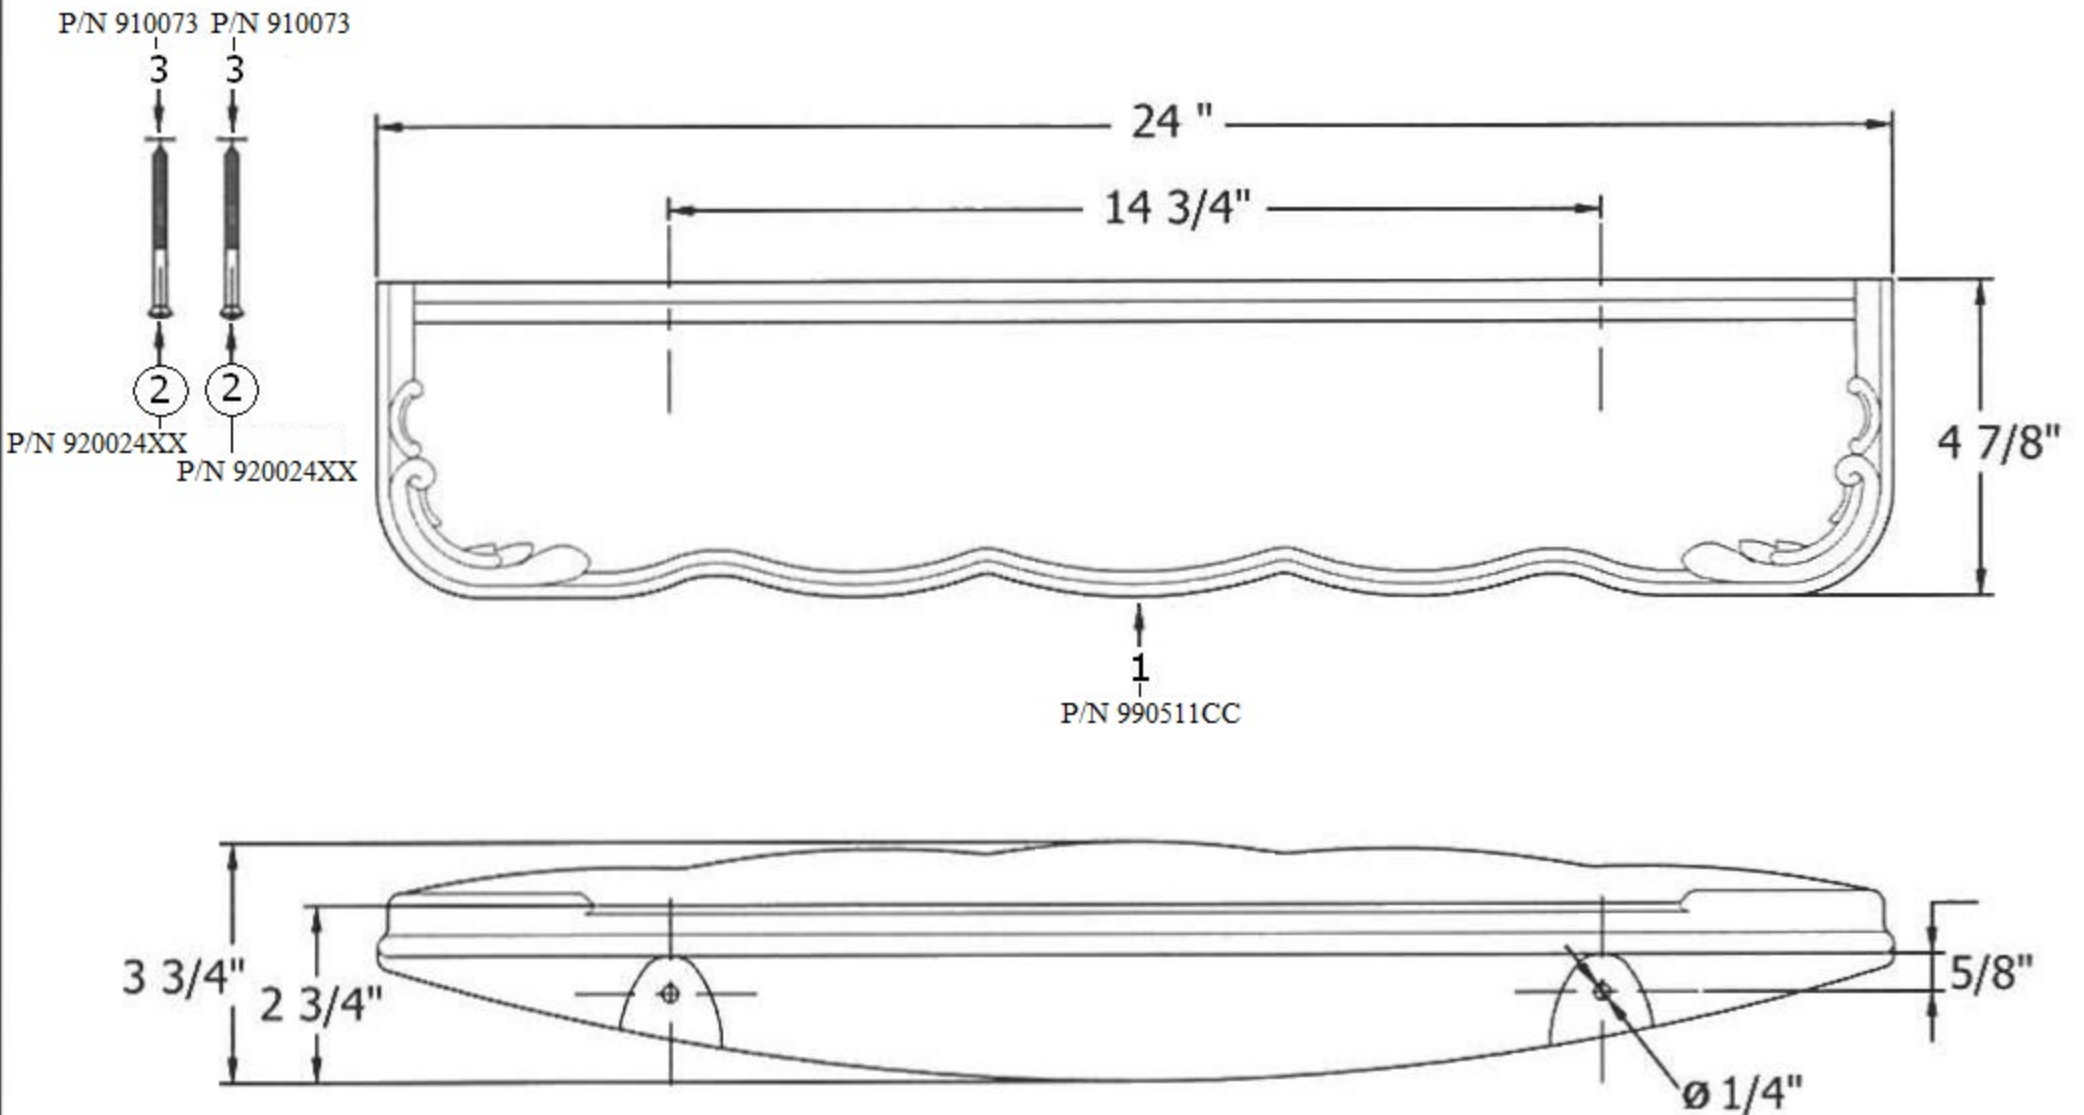

1214 – ‘Charleston’ Shelf

Technical Information

- Attaches to wall with included finished wood screws.
- Available colors and hand painted patterns on ceramic are Moustier Polychrome (01), Moustier Bleu (02), Moustier Rose (03), Vieux Rouen (04), Sceau Rose (05), Sceau Bleu (06), Berain Rose (07), Berain Vert (08), Berain Bleu (09), Romantique (10), Rouen Marly (11), White (20) and Avesnes (21).
- Please See Cleaning Instructions: <http://herbeau.com/CleaningAll.pdf> For Finish Care and Maintenance Information.

Part#

Description

01
02
03

Charleston Shelf Only
Finished Screw
Nylon Washer

Please follow example when ordering parts for ‘Charleston’ Shelf

- To order part# 02 – Finished Screw
 - 920024xx
- Please substitute finish number needed in place of xx

Herbeau[®]
L'Art du Sanitaire depuis 1857

1214 - 'Charleston' Shelf

1214 - 'Charleston' Shelf

*P/N = PART NUMBER

○ = FINISHED PARTS

XX = TWO DIGIT FINISH CODE

CC = TWO DIGIT COLOR/HAND PAINT CODE

Copyright©2017 Herbeau Creations. All rights reserved. All product and specifications are subject to change without notice. Herbeau Creations is not responsible for typographical and/or dimensional errors. Typographical errors are subject to correction.