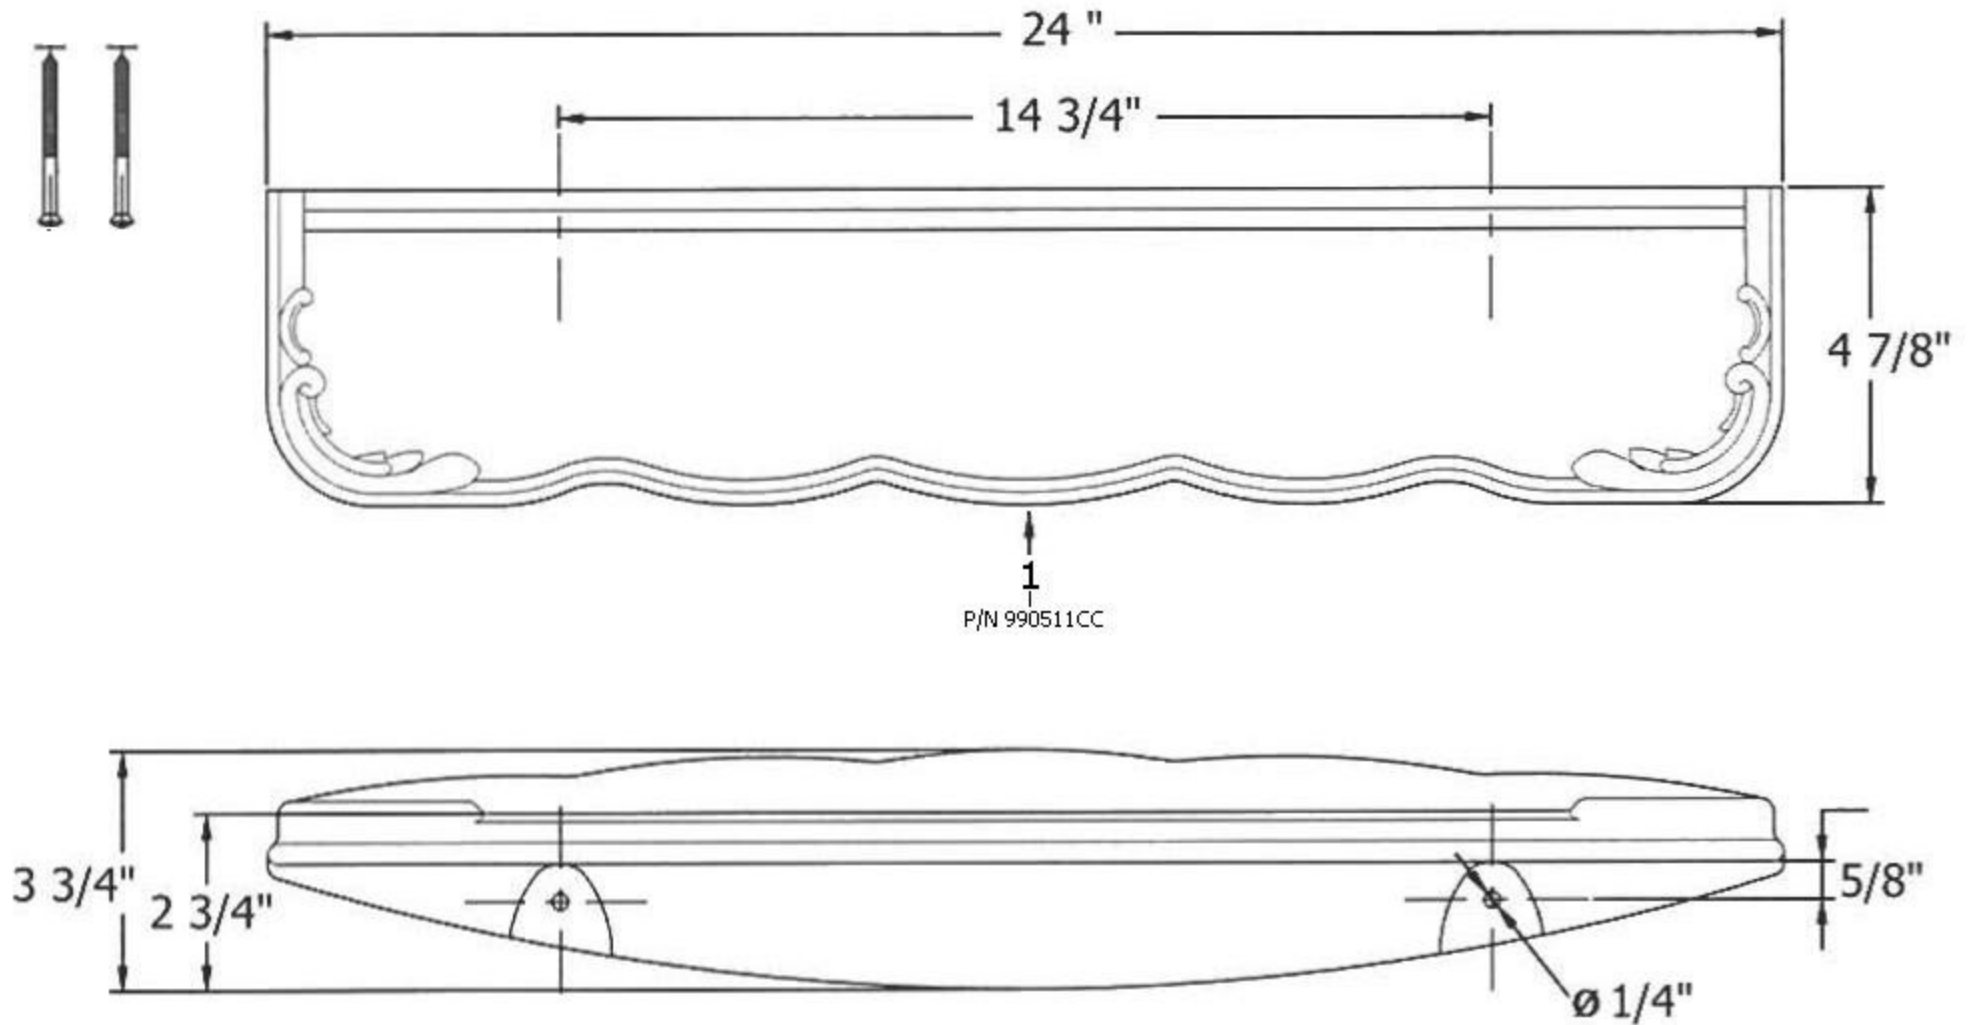

1214 – ‘Charleston’ Shelf

Technical Information

- Attaches to wall with included finished wood screws.
- Available colors and hand painted patterns on ceramic are Moustier Polychrome (01), Moustier Bleu (02), Moustier Rose (03), Vieux Rouen (04), Sceau Rose (05), Sceau Bleu (06), Berain Rose (07), Berain Vert (08), Berain Bleu (09), Romantique (10), Rouen Marly (11), White (20) and Avesnes (21).
- Please See Cleaning Instructions: <http://herbeau.com/CleaningAll.pdf> For Finish Care and Maintenance Information.

Part#

Description

01
02
03

Charleston Shelf Only
Finished Screw
Nylon Washer

Please follow example when ordering parts for ‘Charleston’ Shelf

- To order part# 02 – Finished Screw
 - 920024xx
- Please substitute finish number needed in place of xx

Herbeau[®]
L'Art du Sanitaire depuis 1857

1214 - 'Charleston' Shelf

1214 - 'Charleston' Shelf

*P/N = PART NUMBER

○ = FINISHED PARTS

XX = TWO DIGIT FINISH CODE

CC = TWO DIGIT COLOR/HAND PAINT CODE

Copyright©2017 Herbeau Creations. All rights reserved. All product and specifications are subject to change without notice. Herbeau Creations is not responsible for typographical and/or dimensional errors. Typographical errors are subject to correction.