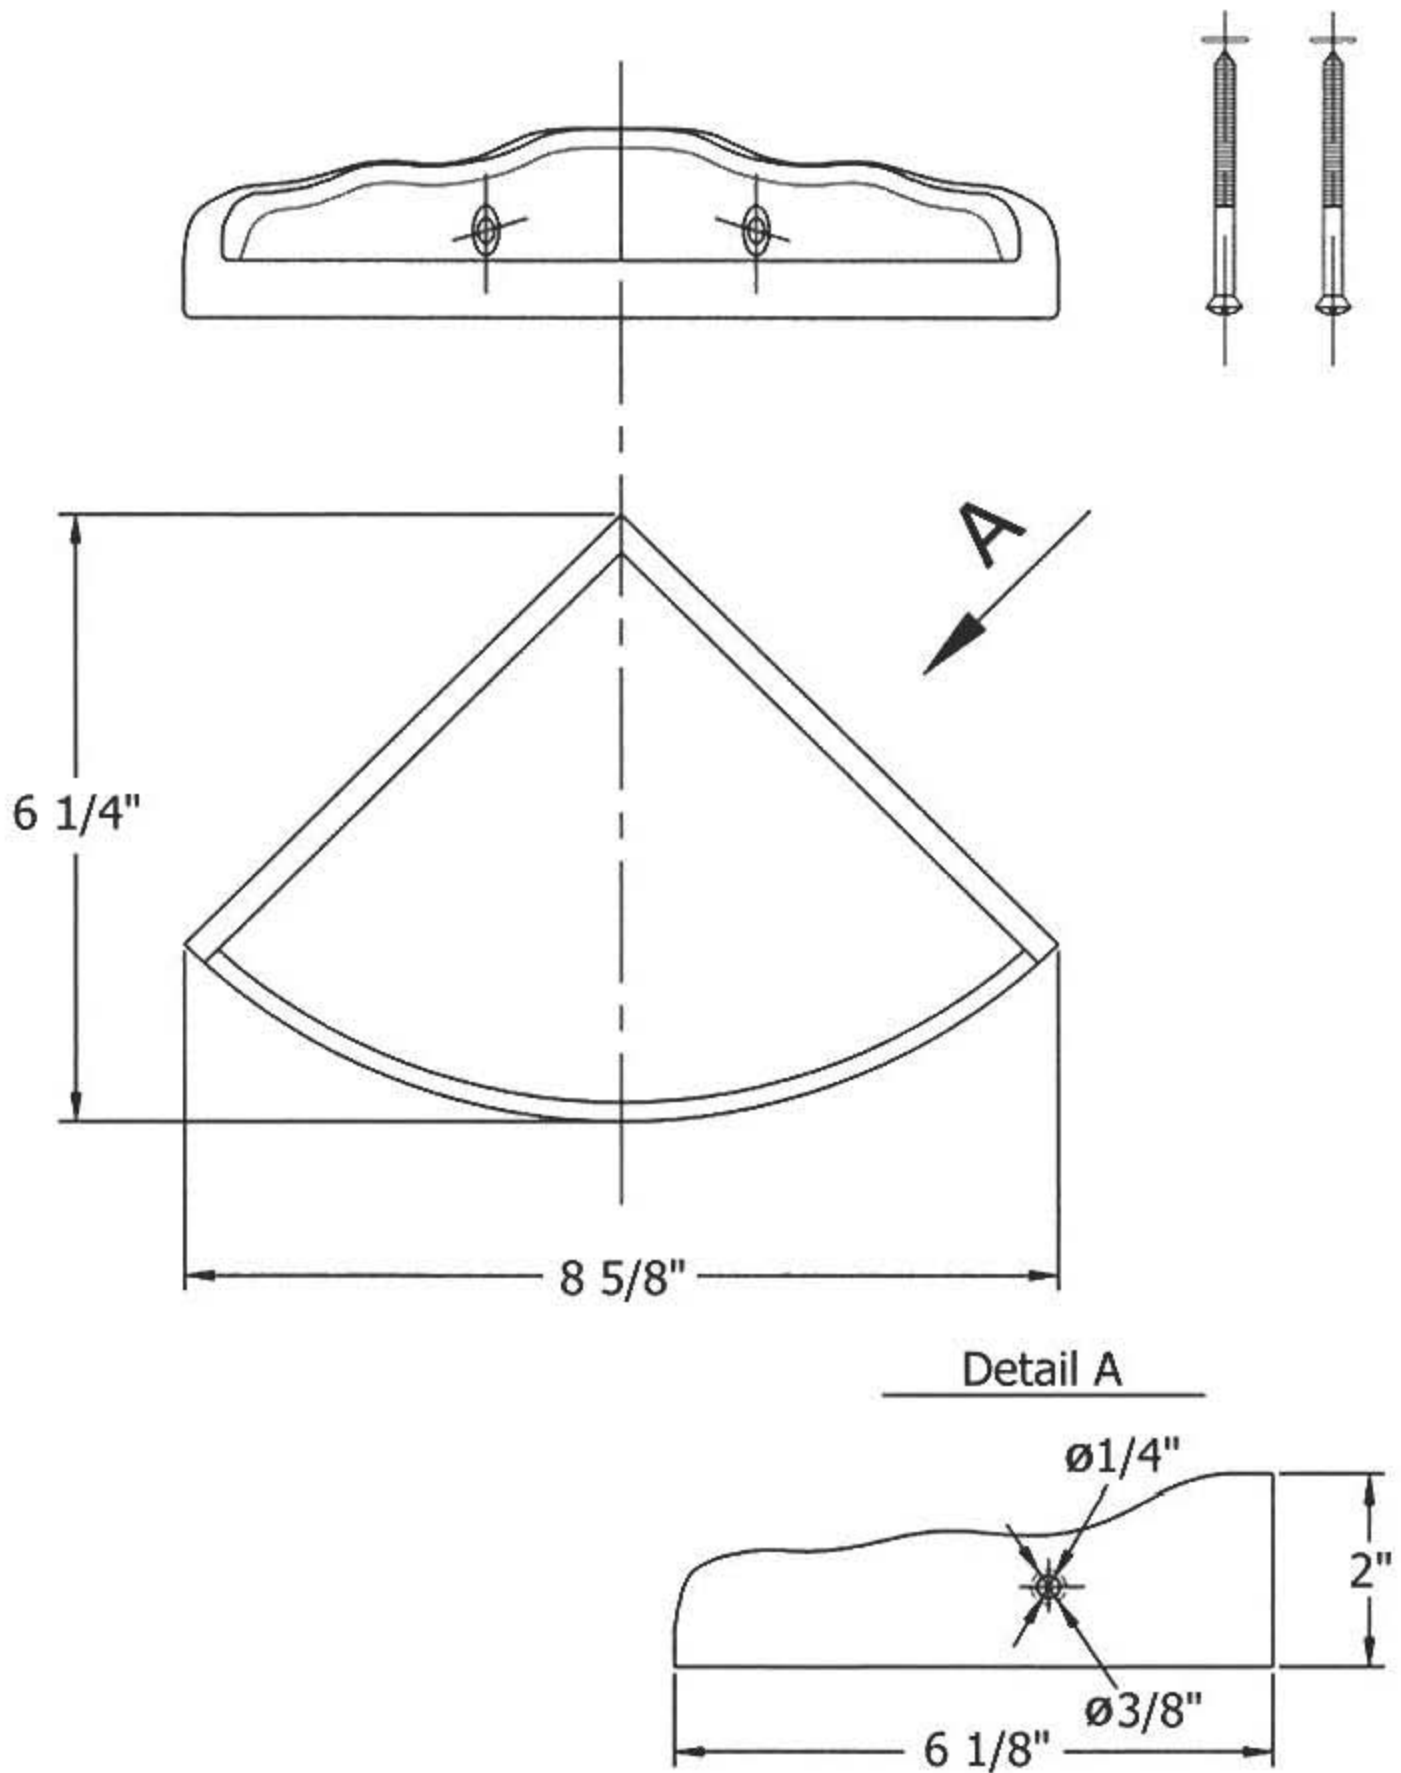

1213 - 'Neptune' Corner Shelf