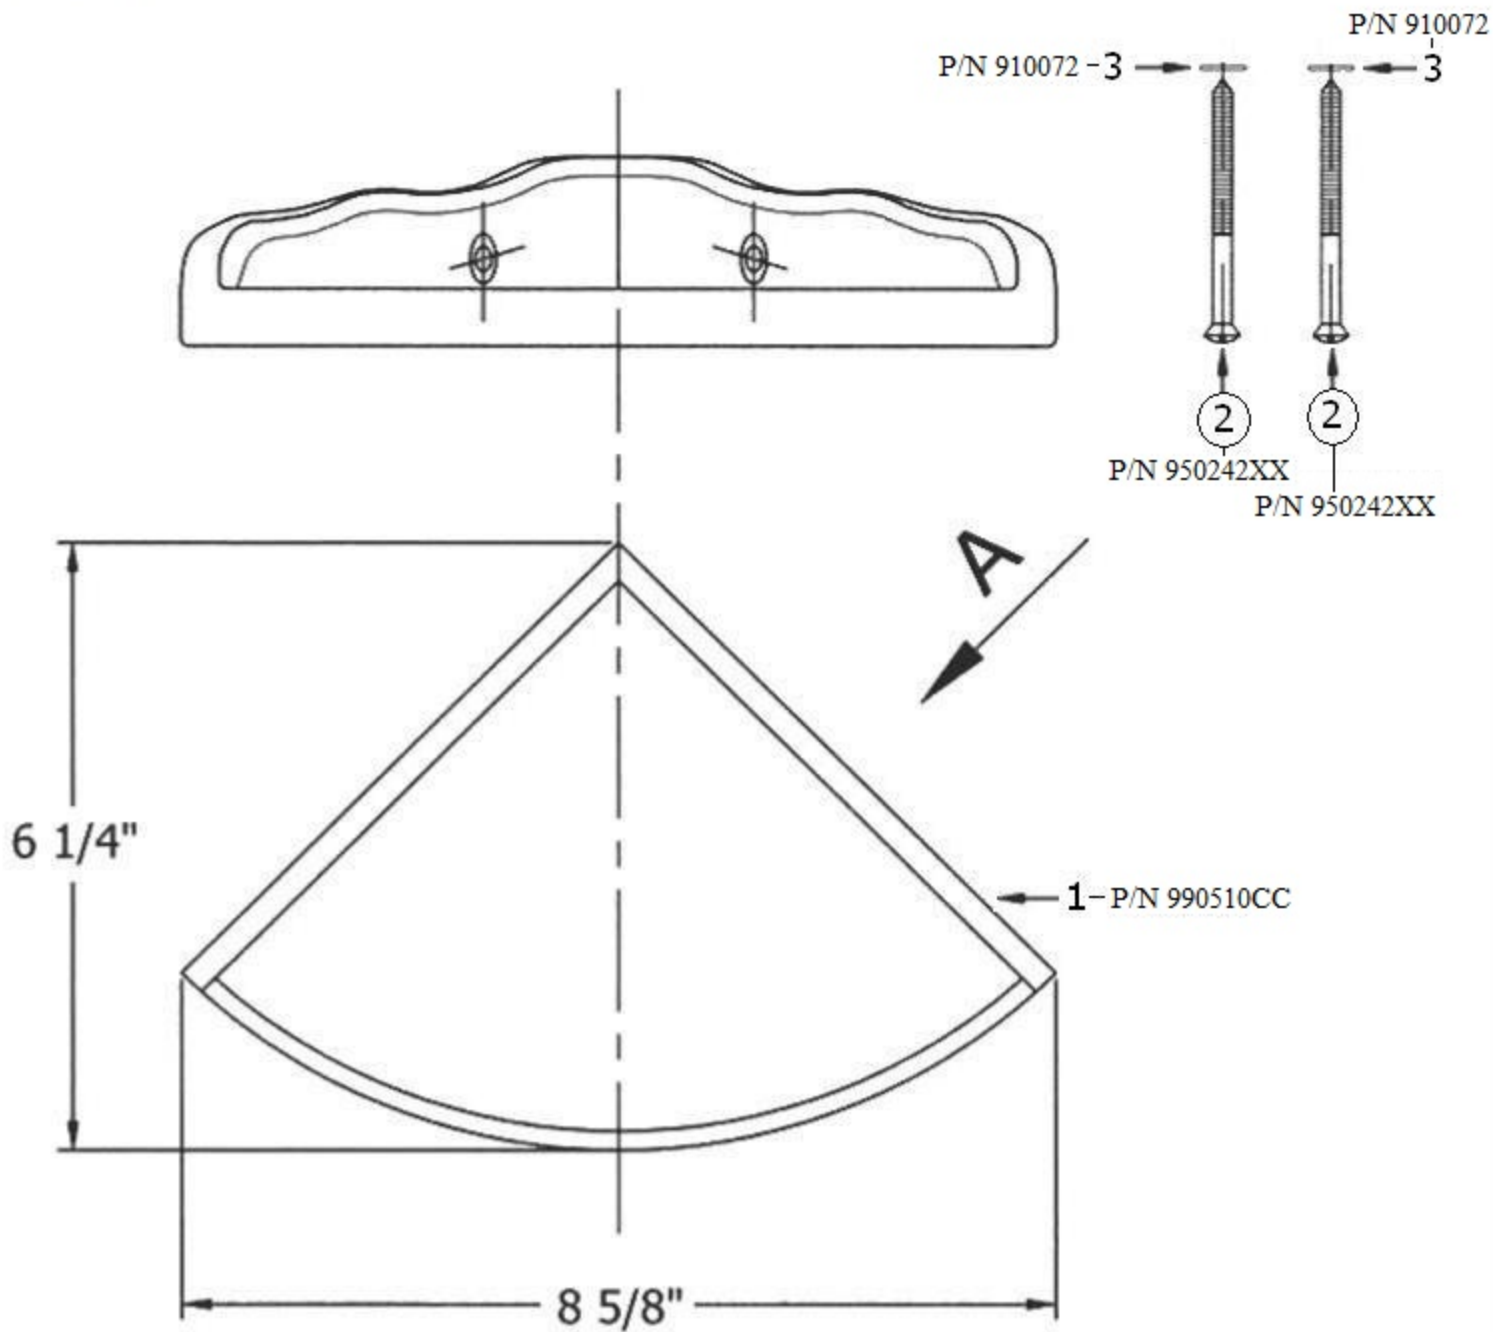

1213 - 'Neptune' Corner Shelf

*P/N = PART NUMBER

○ = FINISHED PARTS
XX = TWO DIGIT FINISH CODE
CC = TWO DIGIT COLOR/HAND PAINT CODE