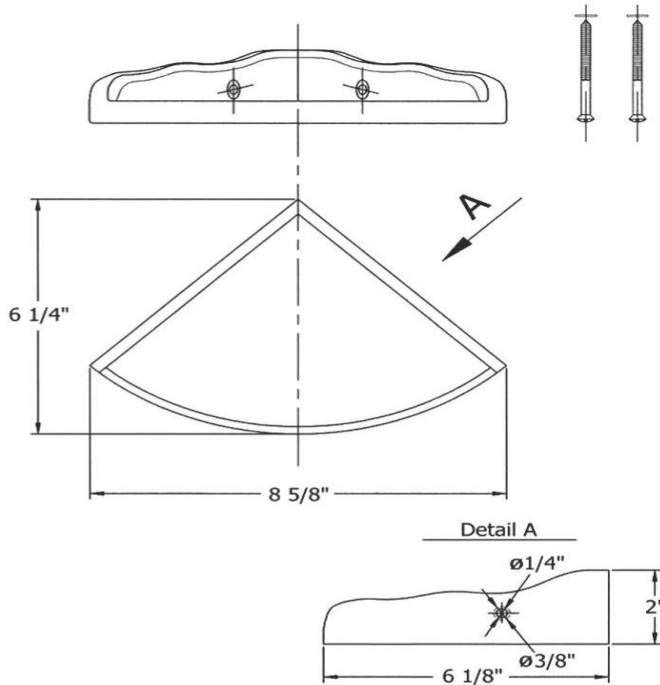

## Technical Information

- Attaches to wall with included finished wood screws.
- Available colors and hand painted patterns on ceramic are Moustier Polychrome (01), Moustier Bleu (02), Moustier Rose (03), Vieux Rouen (04), Sceau Rose (05), Sceau Bleu (06), Berain Rose (07), Berain Vert (08), Berain Bleu (09), Romantique (10), Rouen Marly (11), White (20) and Avesnes (21).
- Please See Cleaning Instructions: <http://herbeau.com/CleaningAll.pdf> For Finish Care and Maintenance Information.

## Description

01  
02  
03

Neptune Corner Shelf Only  
Finished Screw  
Nylon Washer

Please follow example when ordering parts for ‘Neptune’ Corner Shelf

- To order part# 02 – Finished Screw
  - 950242xx
- Please substitute finish number needed in place of xx

# 1213 - 'Neptune' Corner Shelf

\*P/N = PART NUMBER

○ = FINISHED PARTS  
 XX = TWO DIGIT FINISH CODE  
 CC = TWO DIGIT COLOR/HAND PAINT CODE