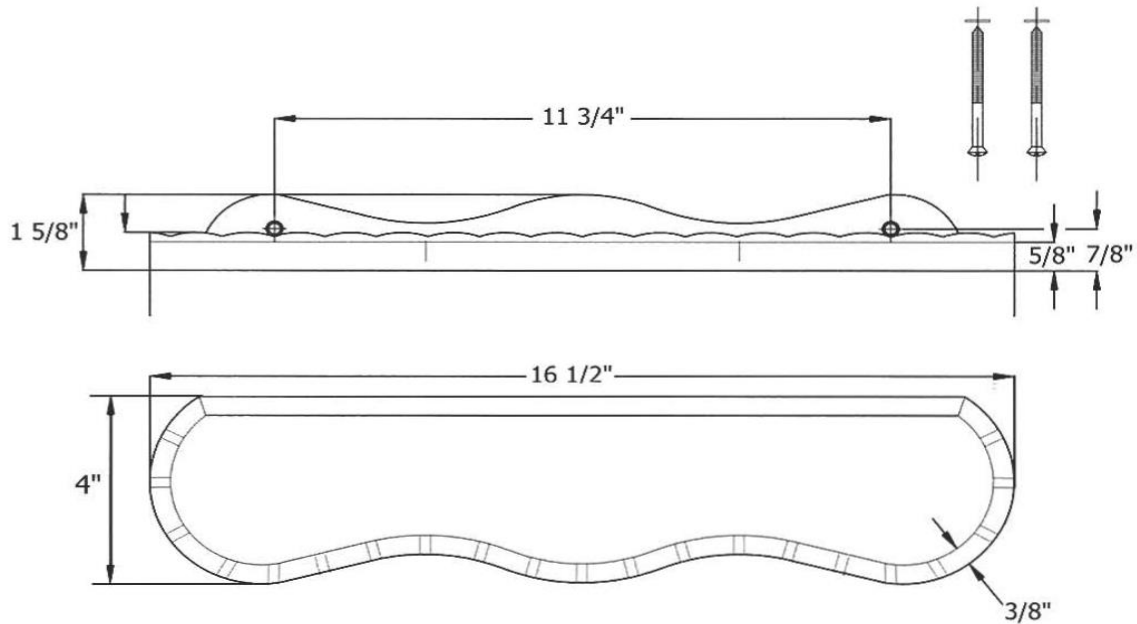

## Technical Information

- Attaches to wall with included finished wood screws.
- Available colors and hand painted patterns on ceramic are Moustier Polychrome (01), Moustier Bleu (02), Moustier Rose (03), Vieux Rouen (04), Sceau Rose (05), Sceau Bleu (06), Berain Rose (07), Berain Vert (08), Berain Bleu (09), Romantique (10), Rouen Marly (11), White (20) and Avesnes (21).
- Please See Cleaning Instructions: <http://herbeau.com/CleaningAll.pdf> For Finish Care and Maintenance Information.