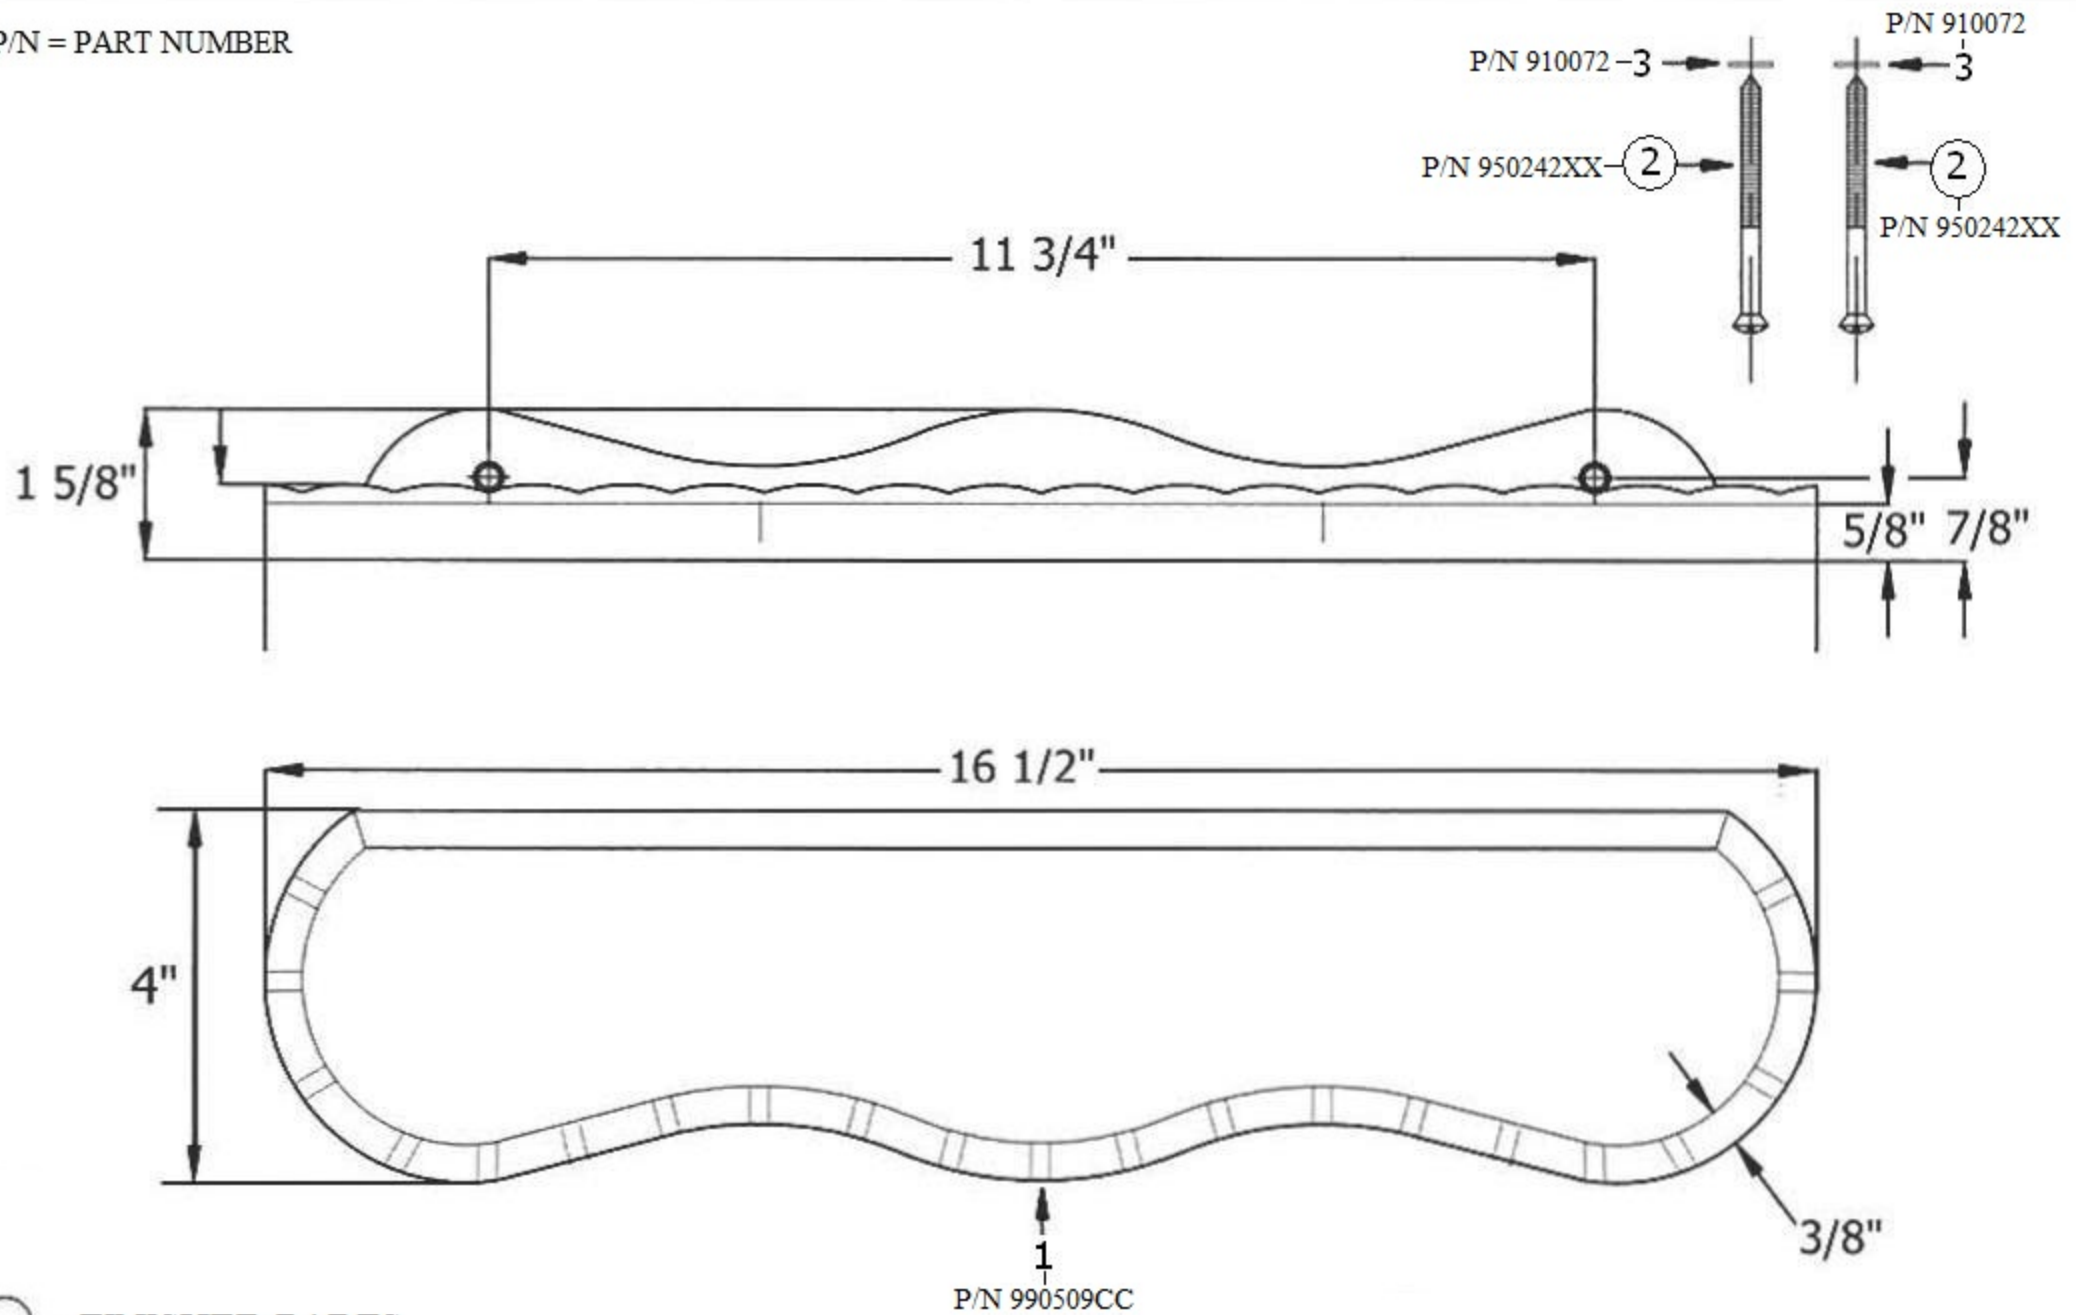

1212 - 'Coquille' Shelf

*P/N = PART NUMBER

○ = FINISHED PARTS

XX = TWO DIGIT FINISH CODE

CC = TWO DIGIT COLOR/HAND PAINT CODE

Copyright©2017 Herbeau Creations. All rights reserved. All product and specifications are subject to change without notice. Herbeau Creations is not responsible for typographical and/or dimensional errors. Typographical errors are subject to correction.