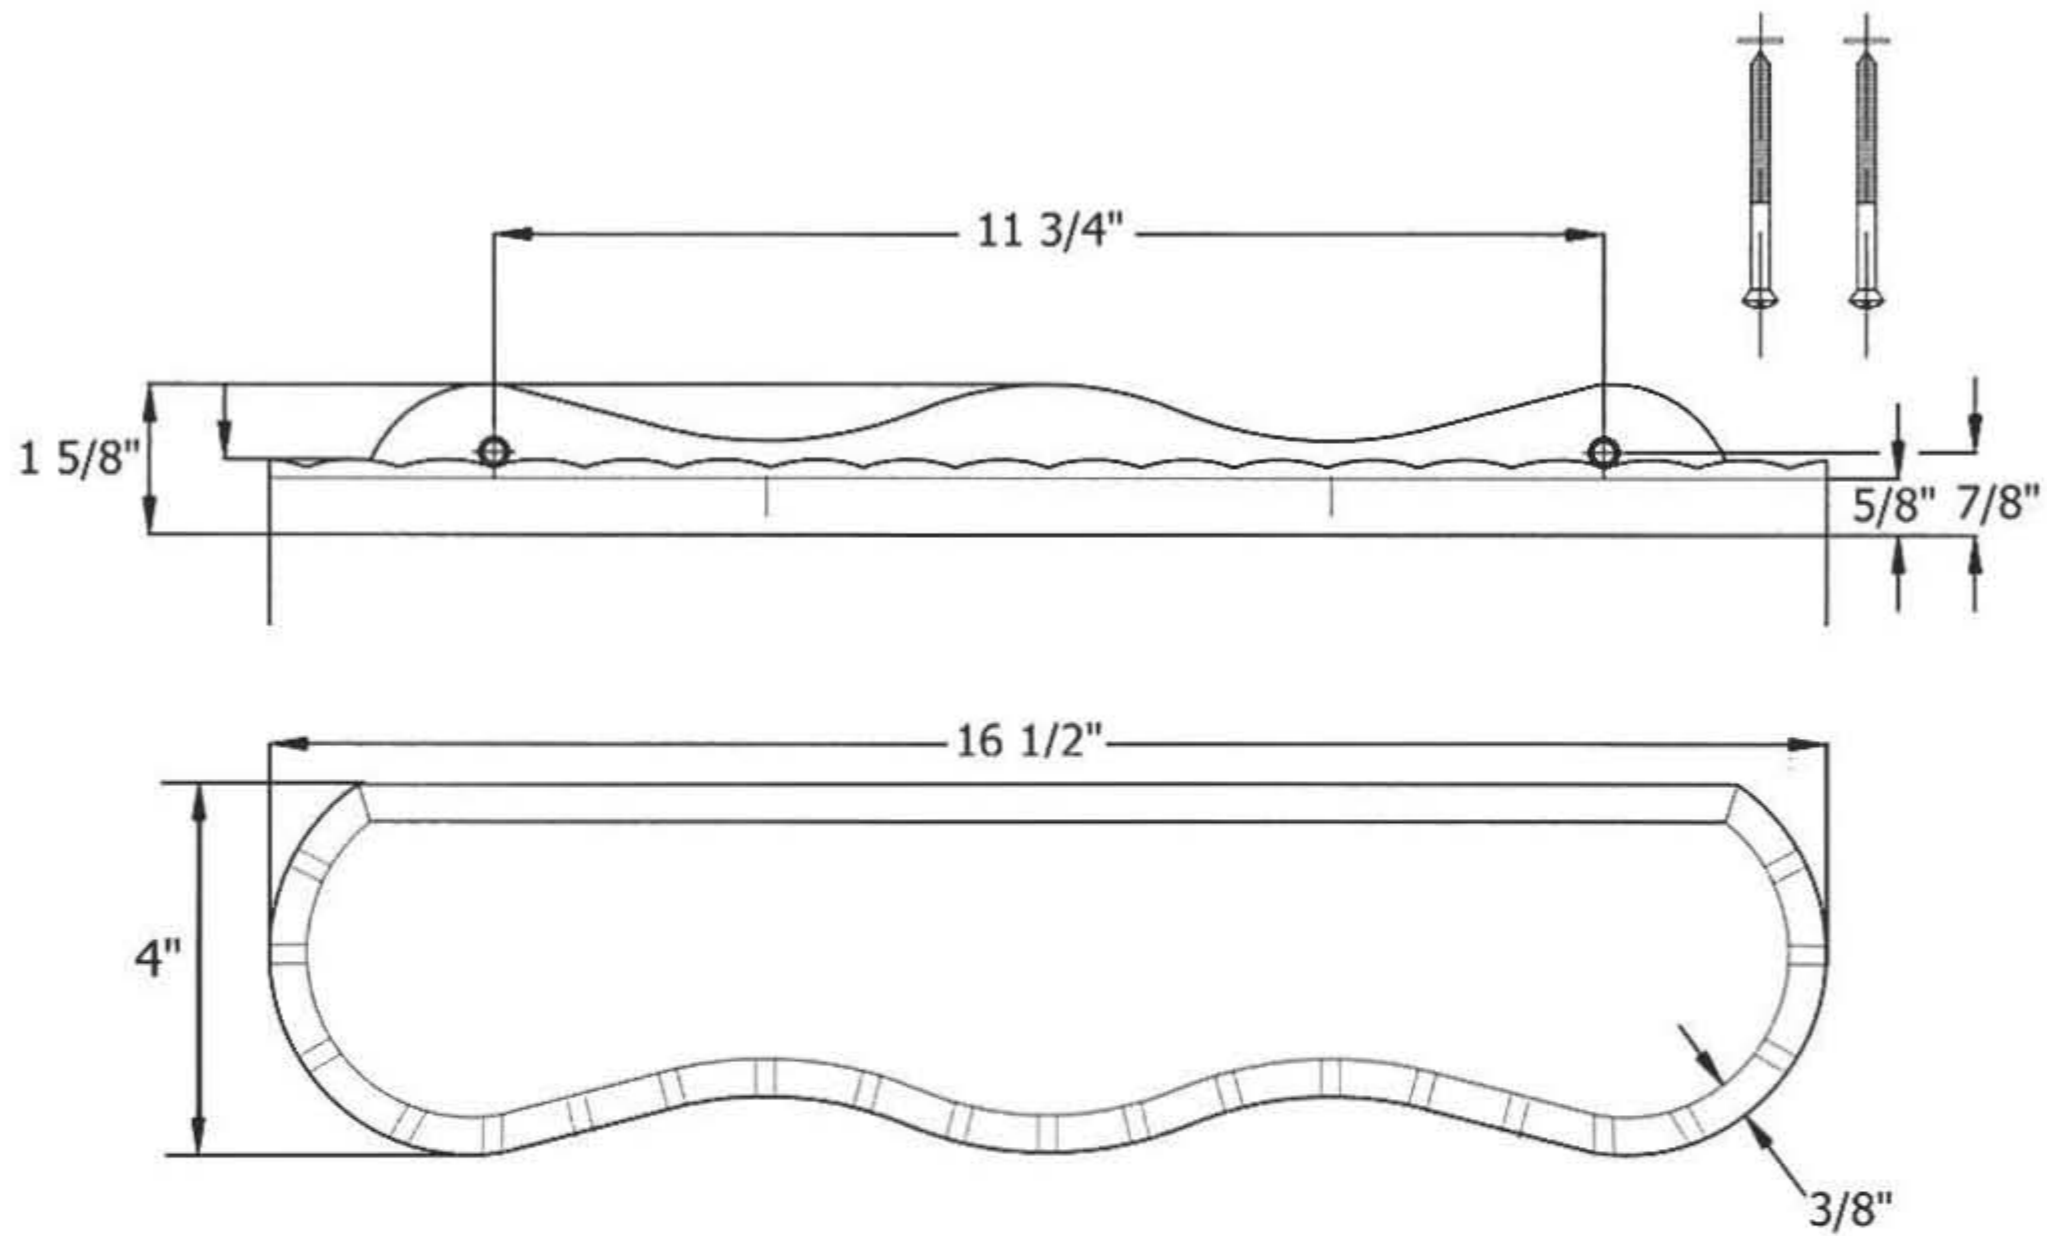

1212 - 'Coquille' Shelf

Copyright©2017 Herbeau Creations. All rights reserved. All product and specifications are subject to change without notice.
Herbeau Creations is not responsible for typographical and/or dimensional errors. Typographical errors are subject to correction.