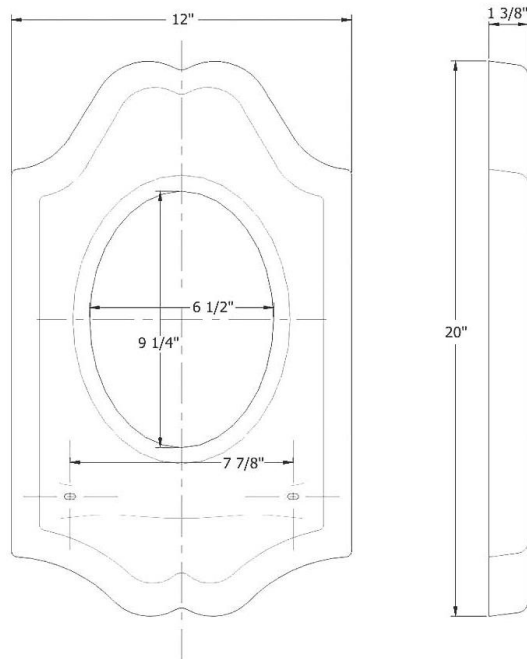

1206 – ‘Sophie’ Mirror

Part #

Description

Technical Information

- Available in Moustier Polychrome (01), Moustier Bleu (02), Moustier Rose (03), Vieux Rouen (04), Sceau Rose (05), Sceau Bleu (06), Berain Rose (07), Berain Vert (08), Berain Bleu (09), Romantique (10), Rouen Marly (11), White (20) and Avesnes (21).
- Please See Cleaning Instructions: <http://herbeau.com/CleaningAll.pdf> For Finish Care and Maintenance Information.

Herbeau[®]
L'Art du Sanitaire depuis 1857

1206 - 'SOPHIE' MIRROR