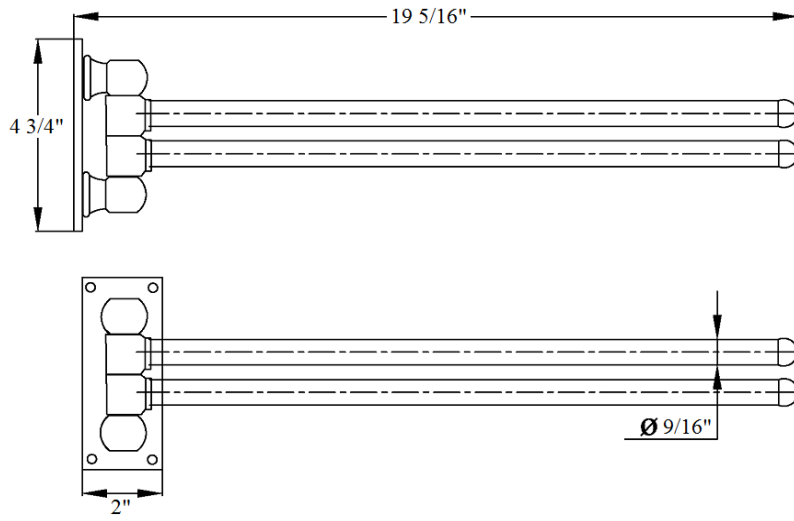

1158 – ‘Art Deco’ Double Swivel Towel Bar

Part #	Description
01	Art Deco Arm 17 3/4"
02	Art Deco Double Support
03	Art Deco End Cap
04	Finished Screw
05	Screw 4 CM
06	Screw Cap
07	Screw M5 X 10

Technical Information

Please follow example when ordering parts for ‘Art Deco’ Towel Bar

- To order part# 01 – Art Deco Arm 17 3/4"

○ 990597xx

- Please substitute finish number needed in place of **xx**

Herbeau[®]
L'Art du Sanitaire depuis 1857

1158 - 'Art Deco' Double Swivel Towel Bar - 2017

1158 - 'Art Deco' Double Swivel Towel Bar - 2017

○ = FINISHED PARTS

XX = TWO DIGIT FINISH CODE