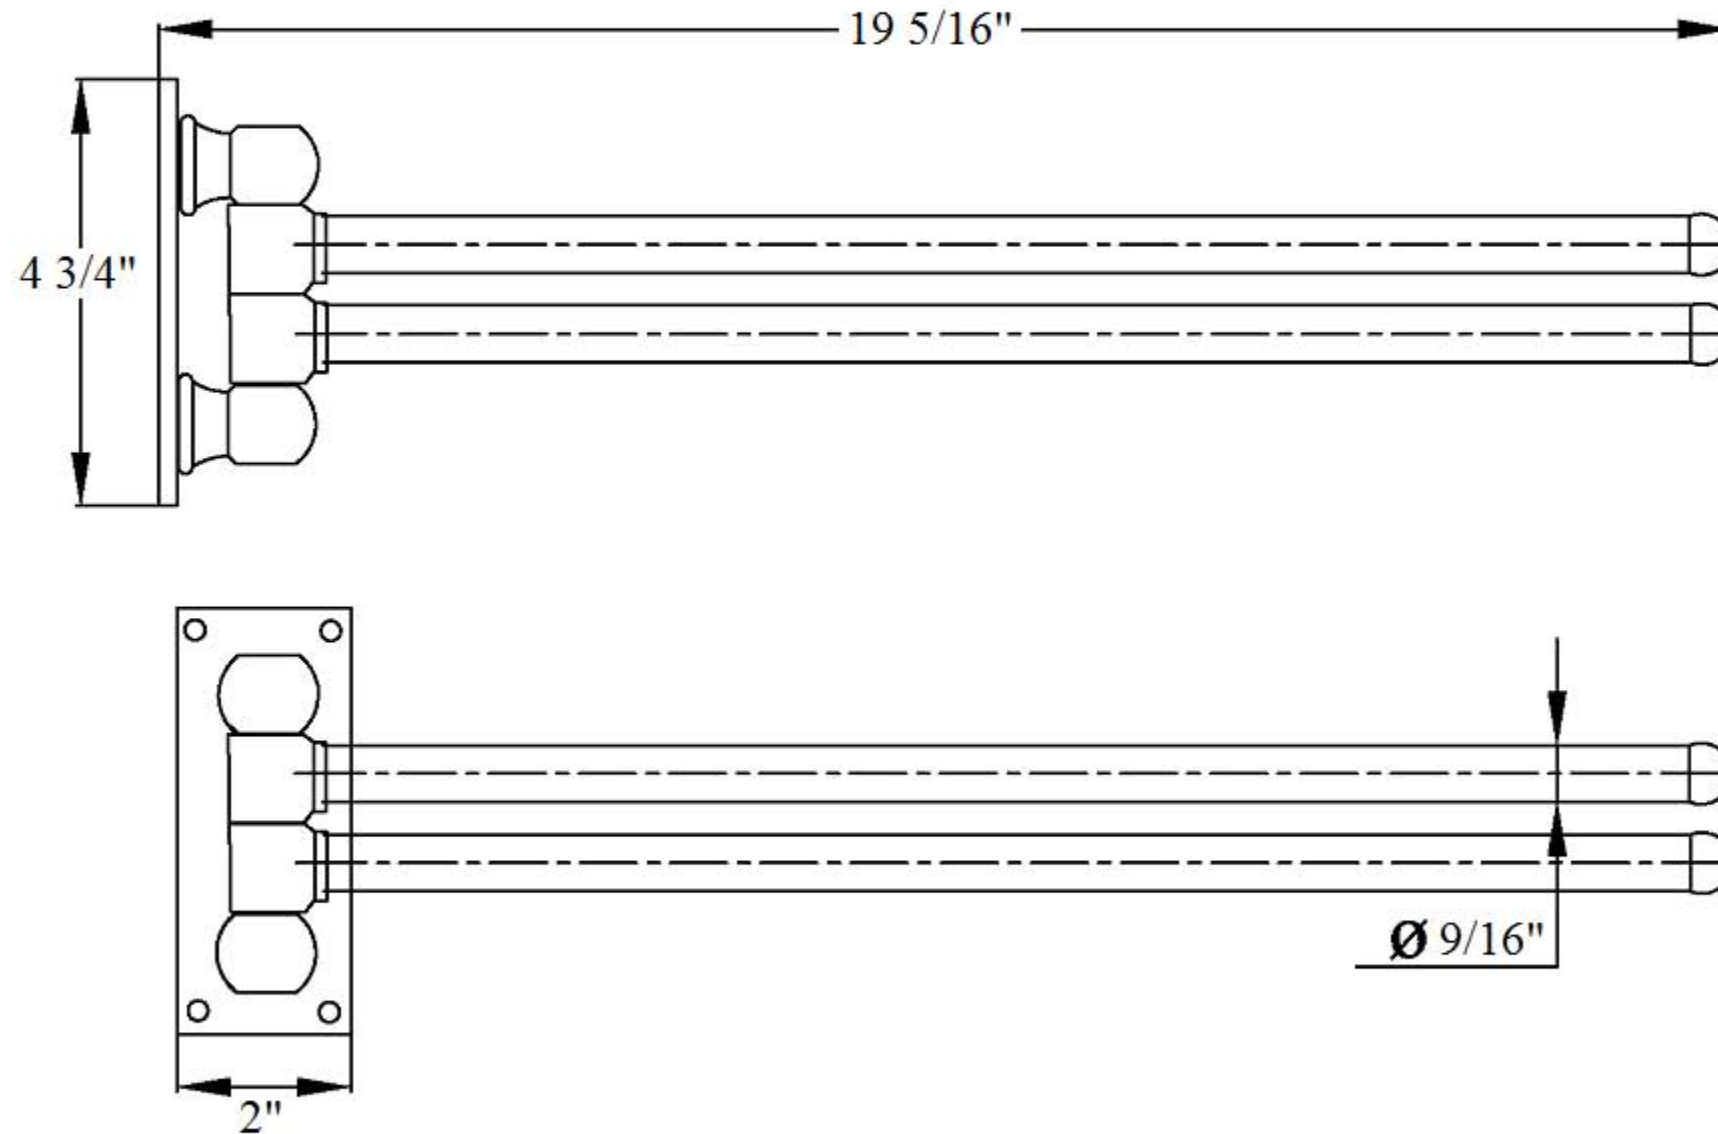

1158 – ‘Art Deco’ Double Swivel Towel Bar

Part #	Description
01	Art Deco Arm 17 3/4"
02	Art Deco Double Support
03	Art Deco End Cap
04	Finished Screw
05	Screw 4 CM
06	Screw Cap
07	Screw M5 X 10

Technical Information

Please follow example when ordering parts for ‘Art Deco’ Towel Bar

- To order part# 01 – Art Deco Arm 17 3/4"

○ 990597xx

- Please substitute finish number needed in place of **xx**

Herbeau[®]
L'Art du Sanitaire depuis 1857

1158 - 'Art Deco' Double Swivel Towel Bar - 2017

1158 - 'Art Deco' Double Swivel Towel Bar - 2017

○ = FINISHED PARTS

XX = TWO DIGIT FINISH CODE