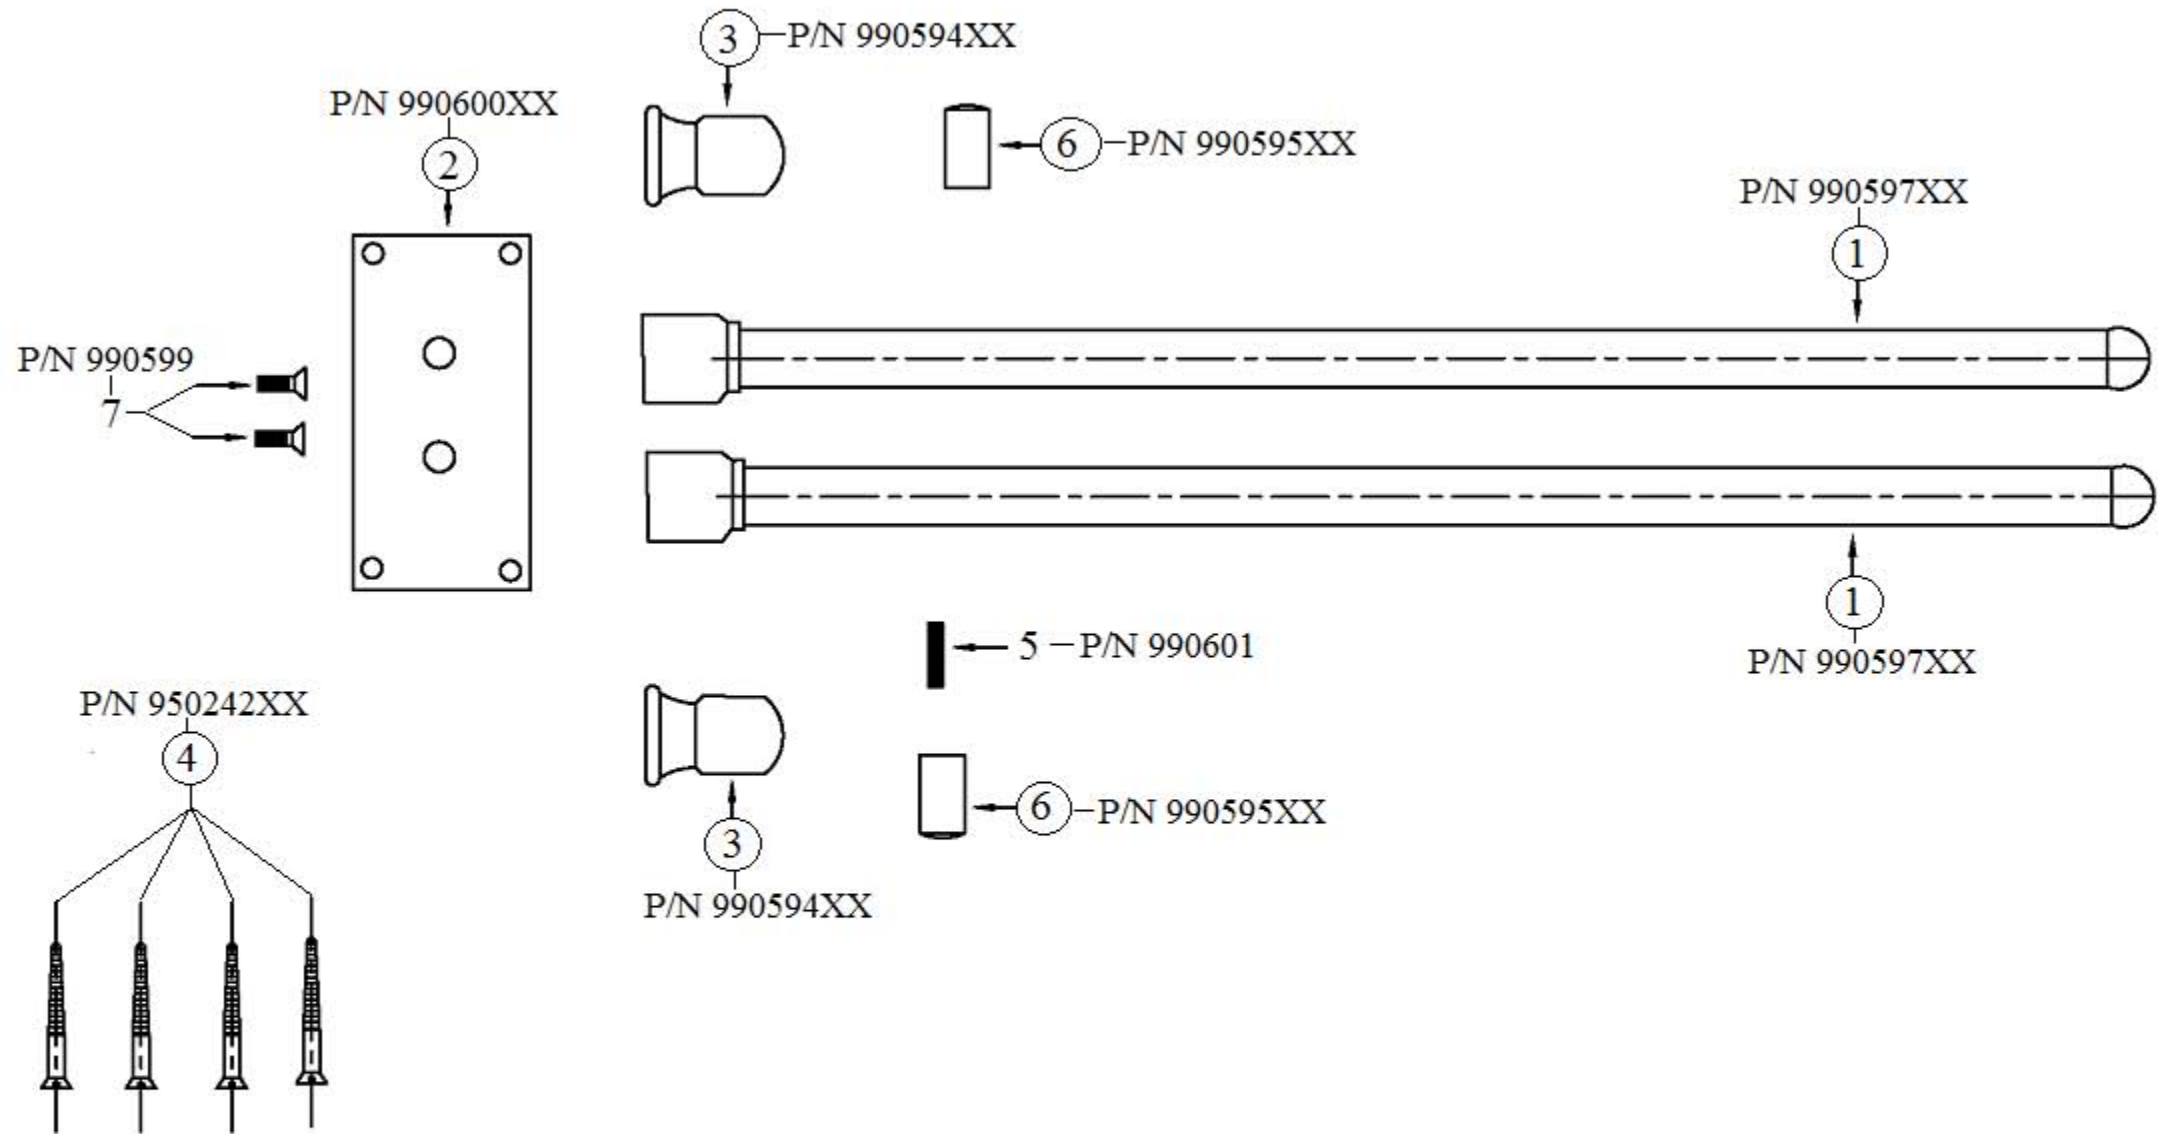

1158 – ‘Art Deco’ Double Swivel Towel Bar

Part #	Description
01	Art Deco Arm 17 3/4"
02	Art Deco Double Support
03	Art Deco End Cap
04	Finished Screw
05	Screw 4 CM
06	Screw Cap
07	Screw M5 X 10

Technical Information

Please follow example when ordering parts for ‘Art Deco’ Towel Bar

- To order part# 01 – Art Deco Arm 17 3/4"

○ 990597xx

- Please substitute finish number needed in place of **xx**

Herbeau[®]
L'Art du Sanitaire depuis 1857

1158 - 'Art Deco' Double Swivel Towel Bar - 2017

1158 - 'Art Deco' Double Swivel Towel Bar - 2017

○ = FINISHED PARTS

XX = TWO DIGIT FINISH CODE