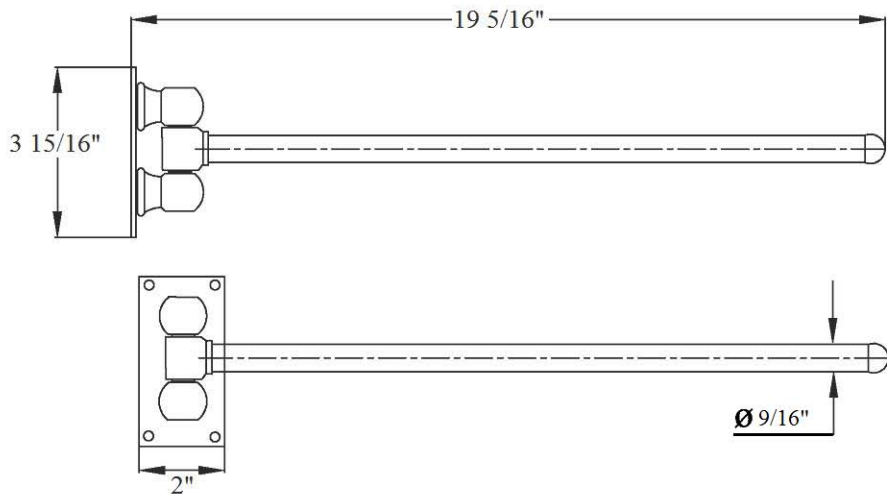

1157 - 'Art Deco' Single Swivel Towel Bar - 2017