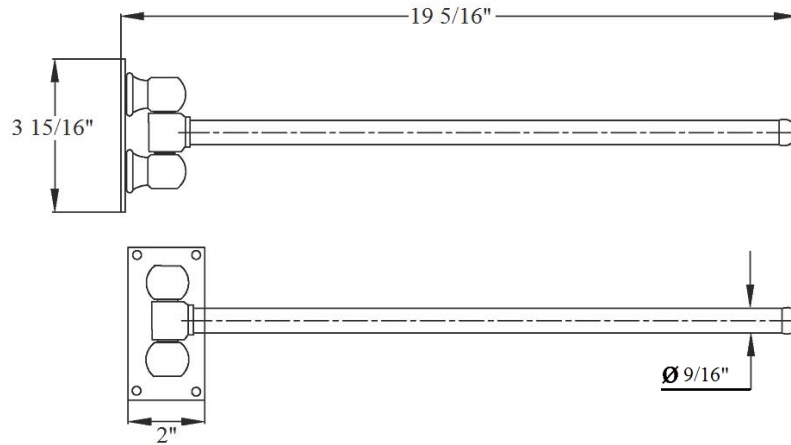

# 1157 – ‘Art Deco’ Single Swivel Towel Bar

Part #	Description
01	Art Deco Arm 17 3/4"
02	Art Deco Wall Support
03	Art Deco End Cap
04	Finished Screw
05	Threaded Screw
06	Screw Cap
07	Screw M5 X 10

Please follow example when ordering parts for ‘Art Deco’ Towel Bar

- To order part# 01 – Art Deco Arm 17 3/4"
  - 990597xx
- Please substitute finish number needed in place of **xx**

**Herbeau**®  
 L'Art du Sanitaire depuis 1857