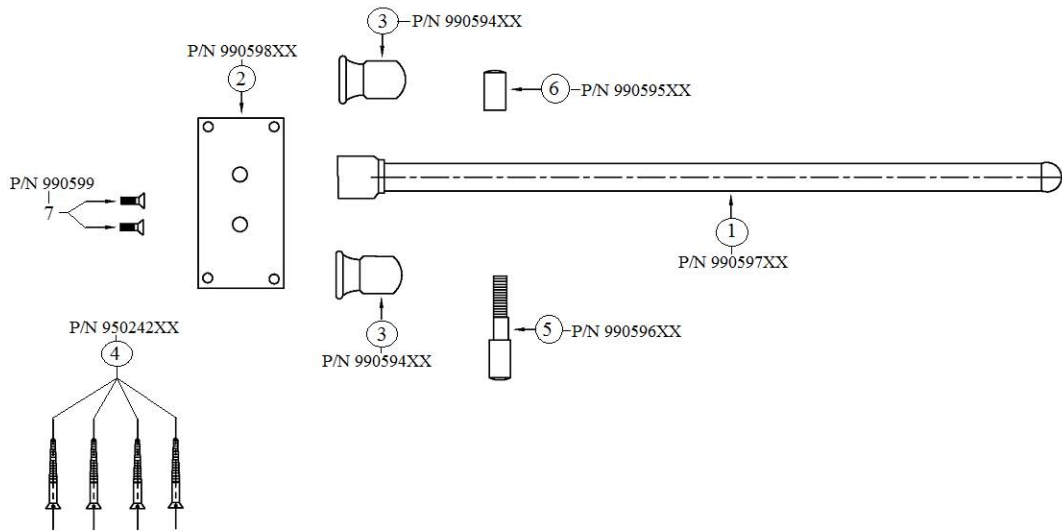

# 1157 – ‘Art Deco’ Single Swivel Towel Bar

Part #	Description
01	Art Deco Arm 17 3/4"
02	Art Deco Wall Support
03	Art Deco End Cap
04	Finished Screw
05	Threaded Screw
06	Screw Cap
07	Screw M5 X 10

Please follow example when ordering parts for ‘Art Deco’ Towel Bar

- To order part# 01 – Art Deco Arm 17 3/4"
  - 990597xx
- Please substitute finish number needed in place of **xx**

**Herbeau**®  
 L'Art du Sanitaire depuis 1857

# 1157 - 'Art Deco' Single Swivel Towel Bar - 2017

○ = FINISHED PARTS

XX = TWO DIGIT FINISH CODE