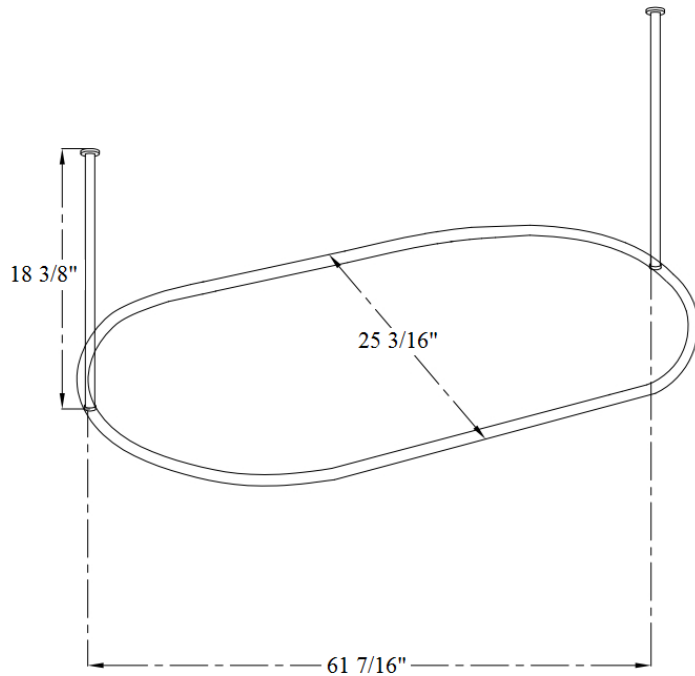

1152 – ‘Art Nouveau’ Shower Curtain Bar with Two Ceiling Supports

Part #

Description

Technical Information

- 2 ceiling mount supports.
- Available finish is Polished Chrome (48).
- Please See Cleaning Instructions:
<http://herbeau.com/CleaningAll.pdf> For Finish Care and Maintenance Information.

Herbeau[®]
L'Art du Sanitaire depuis 1857

1152 - 'Art Nouveau' Shower Curtain Bar with 2 Ceiling Supports