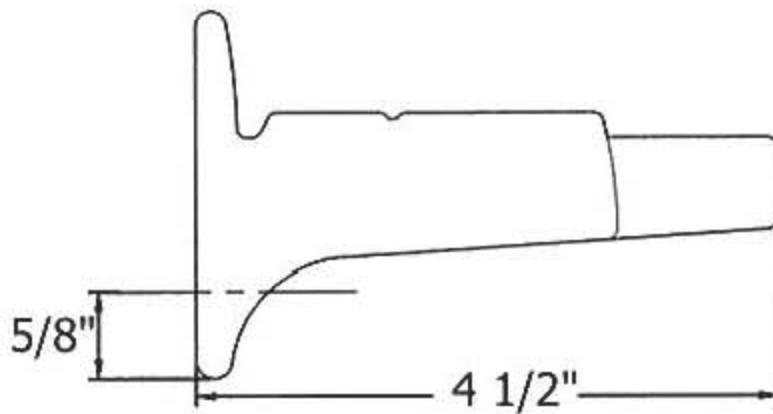

Part#

01

Description

Finished Screws

Please follow example when ordering parts for ‘Charleston’ Soap Dish

- To order part#01 – Finished Screw
 - 950242xx
- Please substitute finish number needed in place of xx

Herbeau[®]
L'Art du Sanitaire depuis 1857

1105 - 'Charleston' Soap Dish

1105 - 'Charleston' Soap Dish

*P/N = PART NUMBER

○ = FINISHED PARTS

XX = TWO DIGIT FINISH CODE