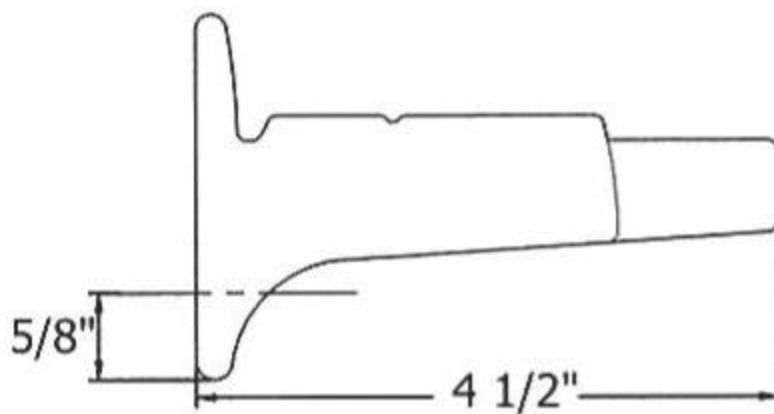

Part#

01

Description

Finished Screws

Please follow example when ordering parts for ‘Charleston’ Soap Dish

- To order part#01 – Finished Screw
 - 950242xx
- Please substitute finish number needed in place of xx

Herbeau[®]
L'Art du Sanitaire depuis 1857

1105 - 'Charleston' Soap Dish

1105 - 'Charleston' Soap Dish

*P/N = PART NUMBER

○ = FINISHED PARTS

XX = TWO DIGIT FINISH CODE