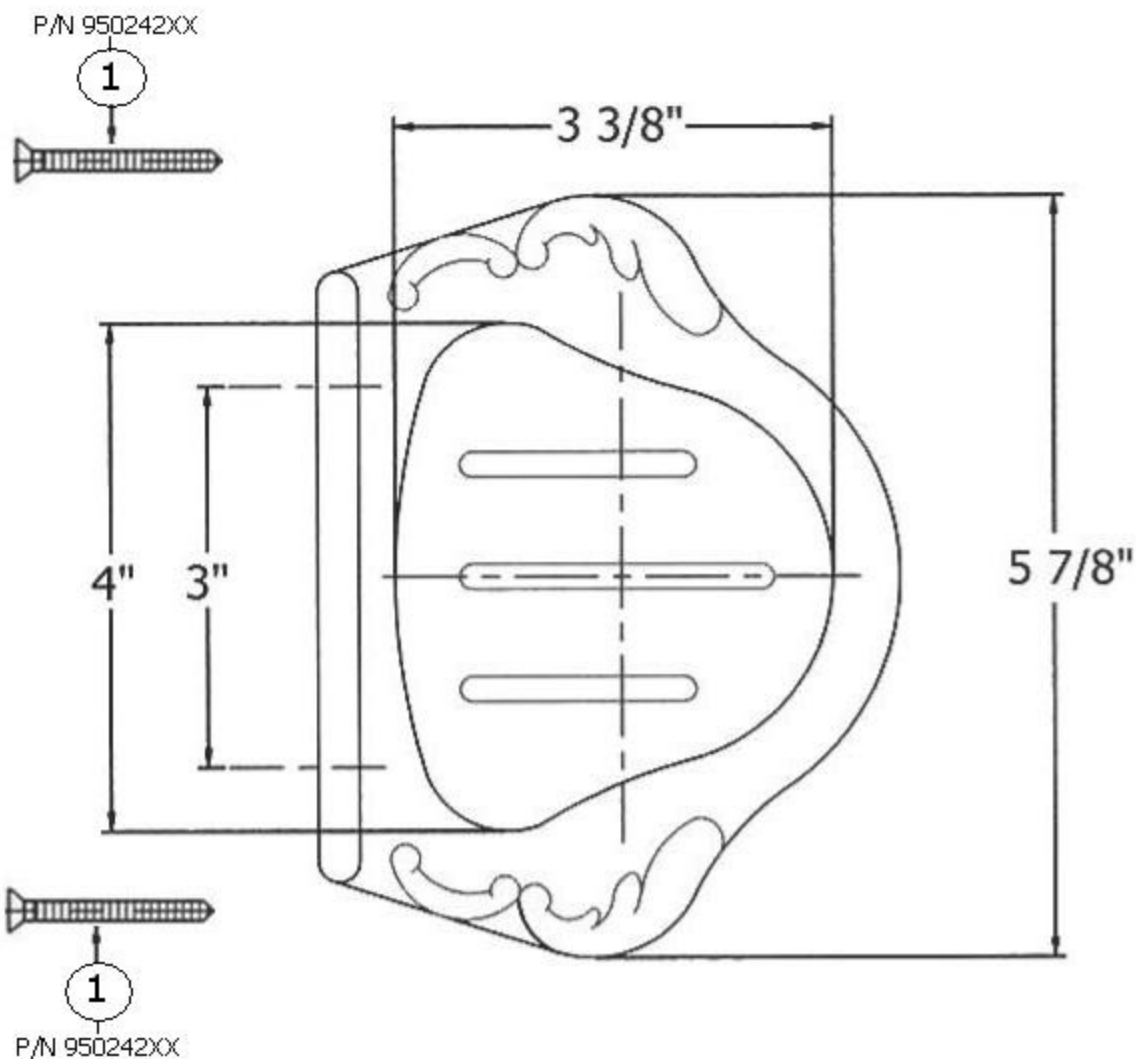

1105 – ‘Charleston’ Soap Dish

Technical Information

- Wall mounted.
- Available colors and hand painted patterns on ceramic are Moustier Polychrome (01), Moustier Bleu (02), Moustier Rose (03), Vieux Rouen (04), Sceau Rose (05), Sceau Bleu (06), Berain Rose (07), Berain Vert (08), Berain Bleu (09), Romantique (10), Rouen Marly (11), White (20) and Avesnes (21).
- Please See Cleaning Instructions: <http://herbeau.com/CleaningAll.pdf> For Finish Care and Maintenance Information.

Part#

01

Description

Finished Screws

Please follow example when ordering parts for ‘Charleston’ Soap Dish

- To order part#01 – Finished Screw
 - 950242xx
- Please substitute finish number needed in place of xx

Herbeau[®]
L'Art du Sanitaire depuis 1857

1105 - 'Charleston' Soap Dish

1105 - 'Charleston' Soap Dish

*P/N = PART NUMBER

○ = FINISHED PARTS

XX = TWO DIGIT FINISH CODE