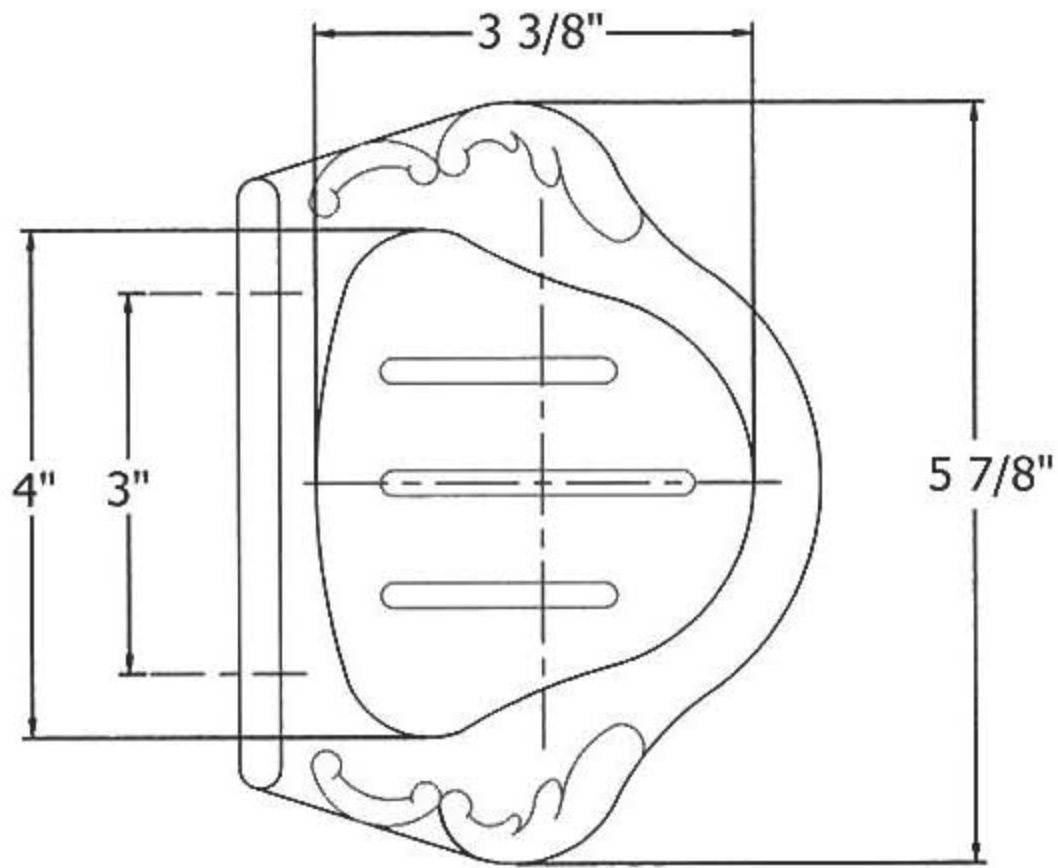

Part#

01

Description

Finished Screws

Please follow example when ordering parts for ‘Charleston’ Soap Dish

- To order part#01 – Finished Screw
 - 950242xx
- Please substitute finish number needed in place of xx

Herbeau[®]
L'Art du Sanitaire depuis 1857

1105 - 'Charleston' Soap Dish

1105 - 'Charleston' Soap Dish

*P/N = PART NUMBER

○ = FINISHED PARTS

XX = TWO DIGIT FINISH CODE