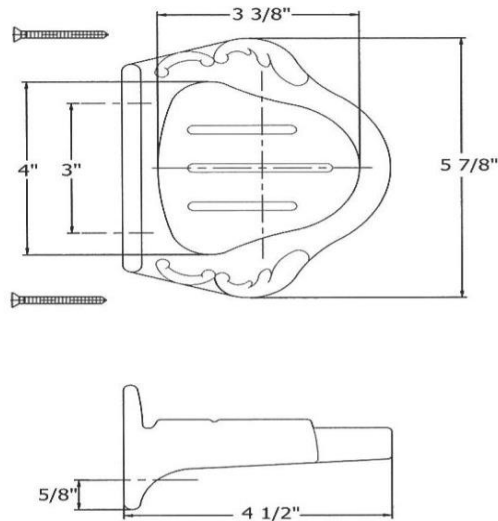

1105 – ‘Charleston’ Soap Dish

Technical Information

- Wall mounted.
- Available colors and hand painted patterns on ceramic are Moustier Polychrome (01), Moustier Bleu (02), Moustier Rose (03), Vieux Rouen (04), Sceau Rose (05), Sceau Bleu (06), Berain Rose (07), Berain Vert (08), Berain Bleu (09), Romantique (10), Rouen Marly (11), White (20) and Avesnes (21).
- Please See Cleaning Instructions: <http://herbeau.com/CleaningAll.pdf> For Finish Care and Maintenance Information.

Part#

01

Description

Finished Screws

Please follow example when ordering parts for ‘Charleston’ Soap Dish

- To order part#01 – Finished Screw
 - 950242xx
- Please substitute finish number needed in place of xx

Herbeau[®]
L'Art du Sanitaire depuis 1857

1105 - 'Charleston' Soap Dish

1105 - 'Charleston' Soap Dish

*P/N = PART NUMBER

○ = FINISHED PARTS

XX = TWO DIGIT FINISH CODE