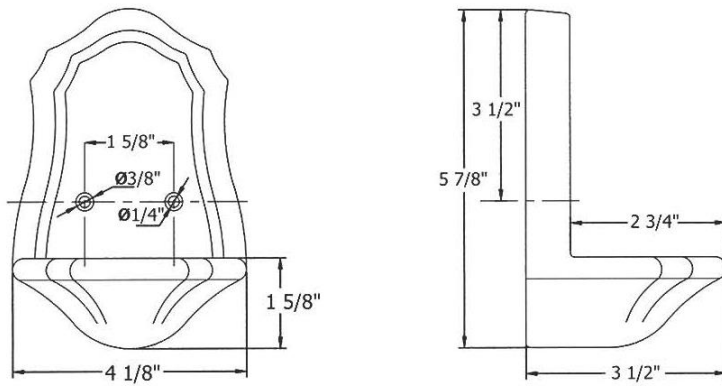

1103 – ‘Neptune’ Soap Dish

Part #

Description

Technical Information

- Available in Moustier Polychrome (01), Moustier Bleu (02), Moustier Rose (03), Vieux Rouen (04), Sceau Rose (05), Sceau Bleu (06), Berain Rose (07), Berain Vert (08), Berain Bleu (09), Romantique (10), Rouen Marly (11), White (20) and Avesnes (21).
- Please See Cleaning Instructions: <http://herbeau.com/CleaningAll.pdf> For Finish Care and Maintenance Information.