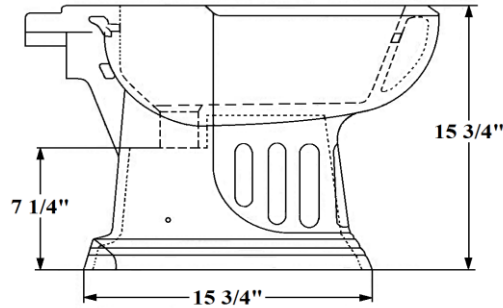

# 0504 – ‘Charleston’ Single Hole Bidet

Part #

Description