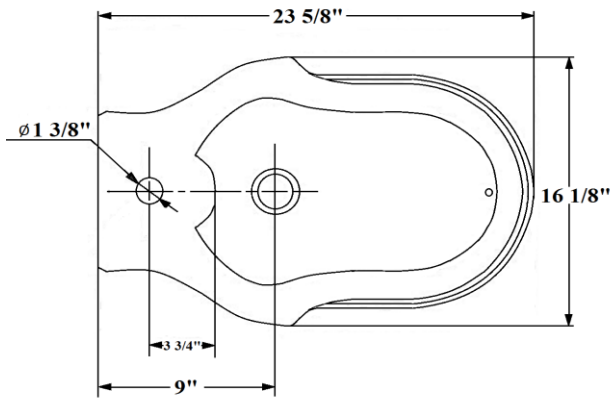

# 0504 – ‘Charleston’ Single Hole Bidet

Part #

Description

## Technical Information

- Water Fixture not included. Please refer to (2233), (3010) or (3610) to complete Bidet.
- For over the rim Bidet fitting.
- Complete with mounting screws and caps.
- Available colors and hand painted patterns are Moustier Polychrome (01), Moustier Bleu (02), Moustier Rose (03), Vieux Rouen (04), Sceau Rose (05), Sceau Bleu (06), Berain Rose (07), Berain Vert (08), Berain Bleu (09), Romantique (10), Rouen Marly (11), White (20) and Avesnes (21).
- Please See Cleaning Instructions:  
<http://herbeau.com/CleaningAll.pdf> For Finish Care and Maintenance Information.

# 0504 - 'Charleston' Single Hole Bidet