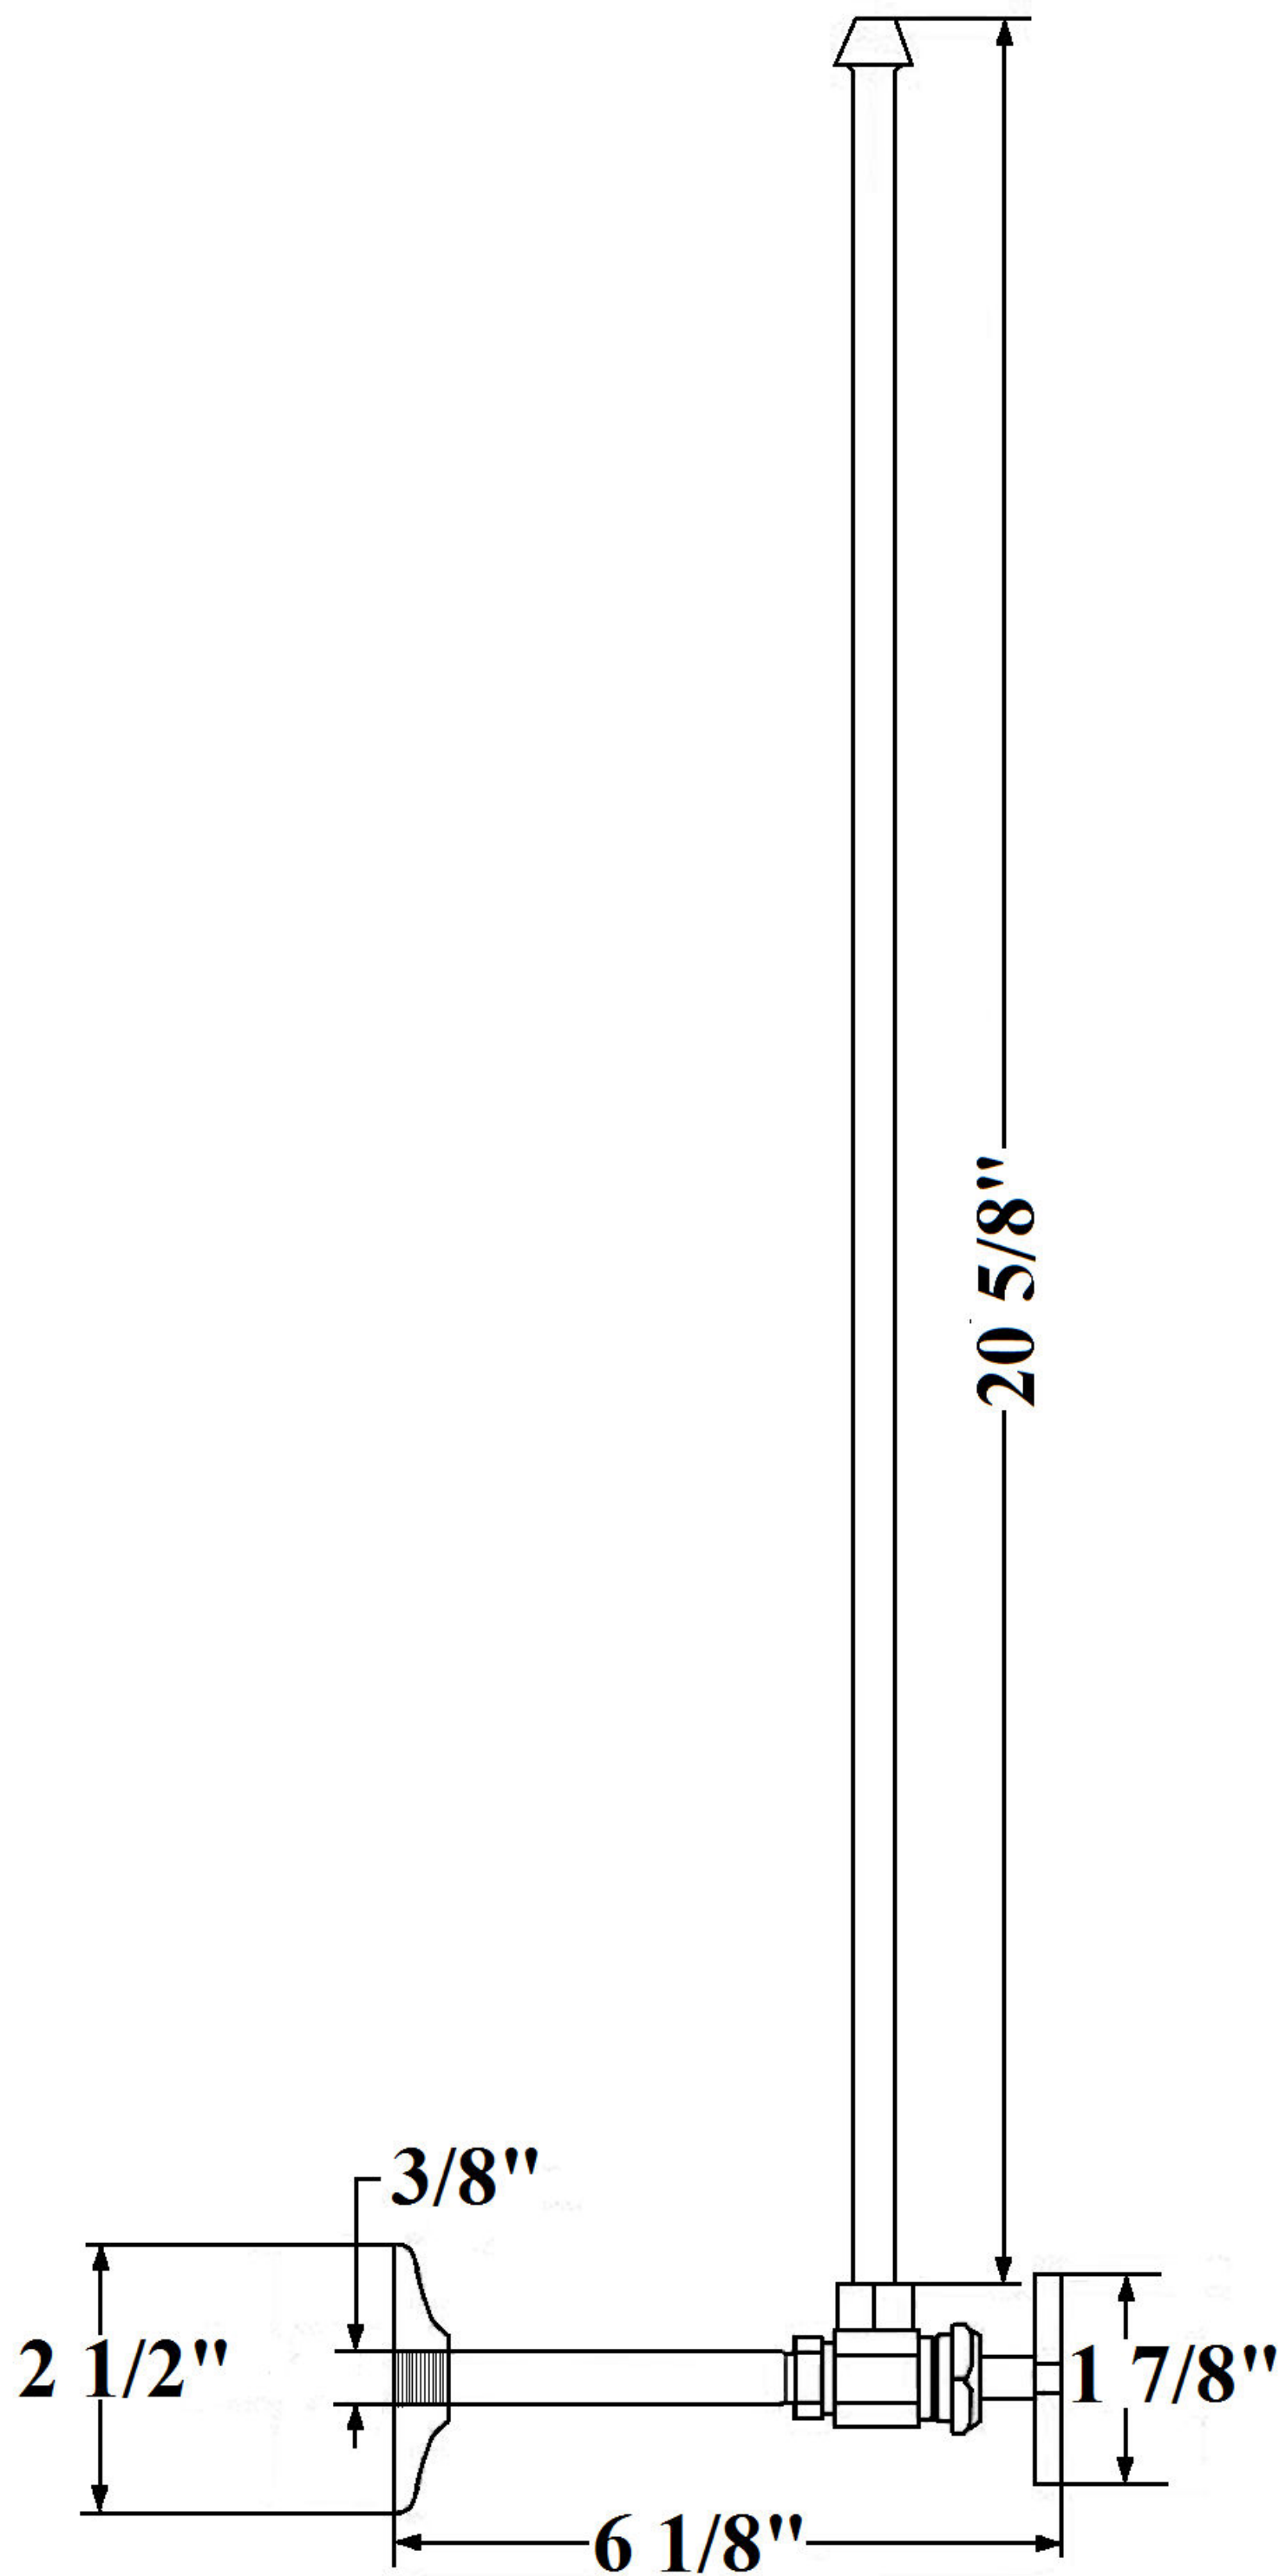

0490 - Lavatory Supply Kit 3/8"