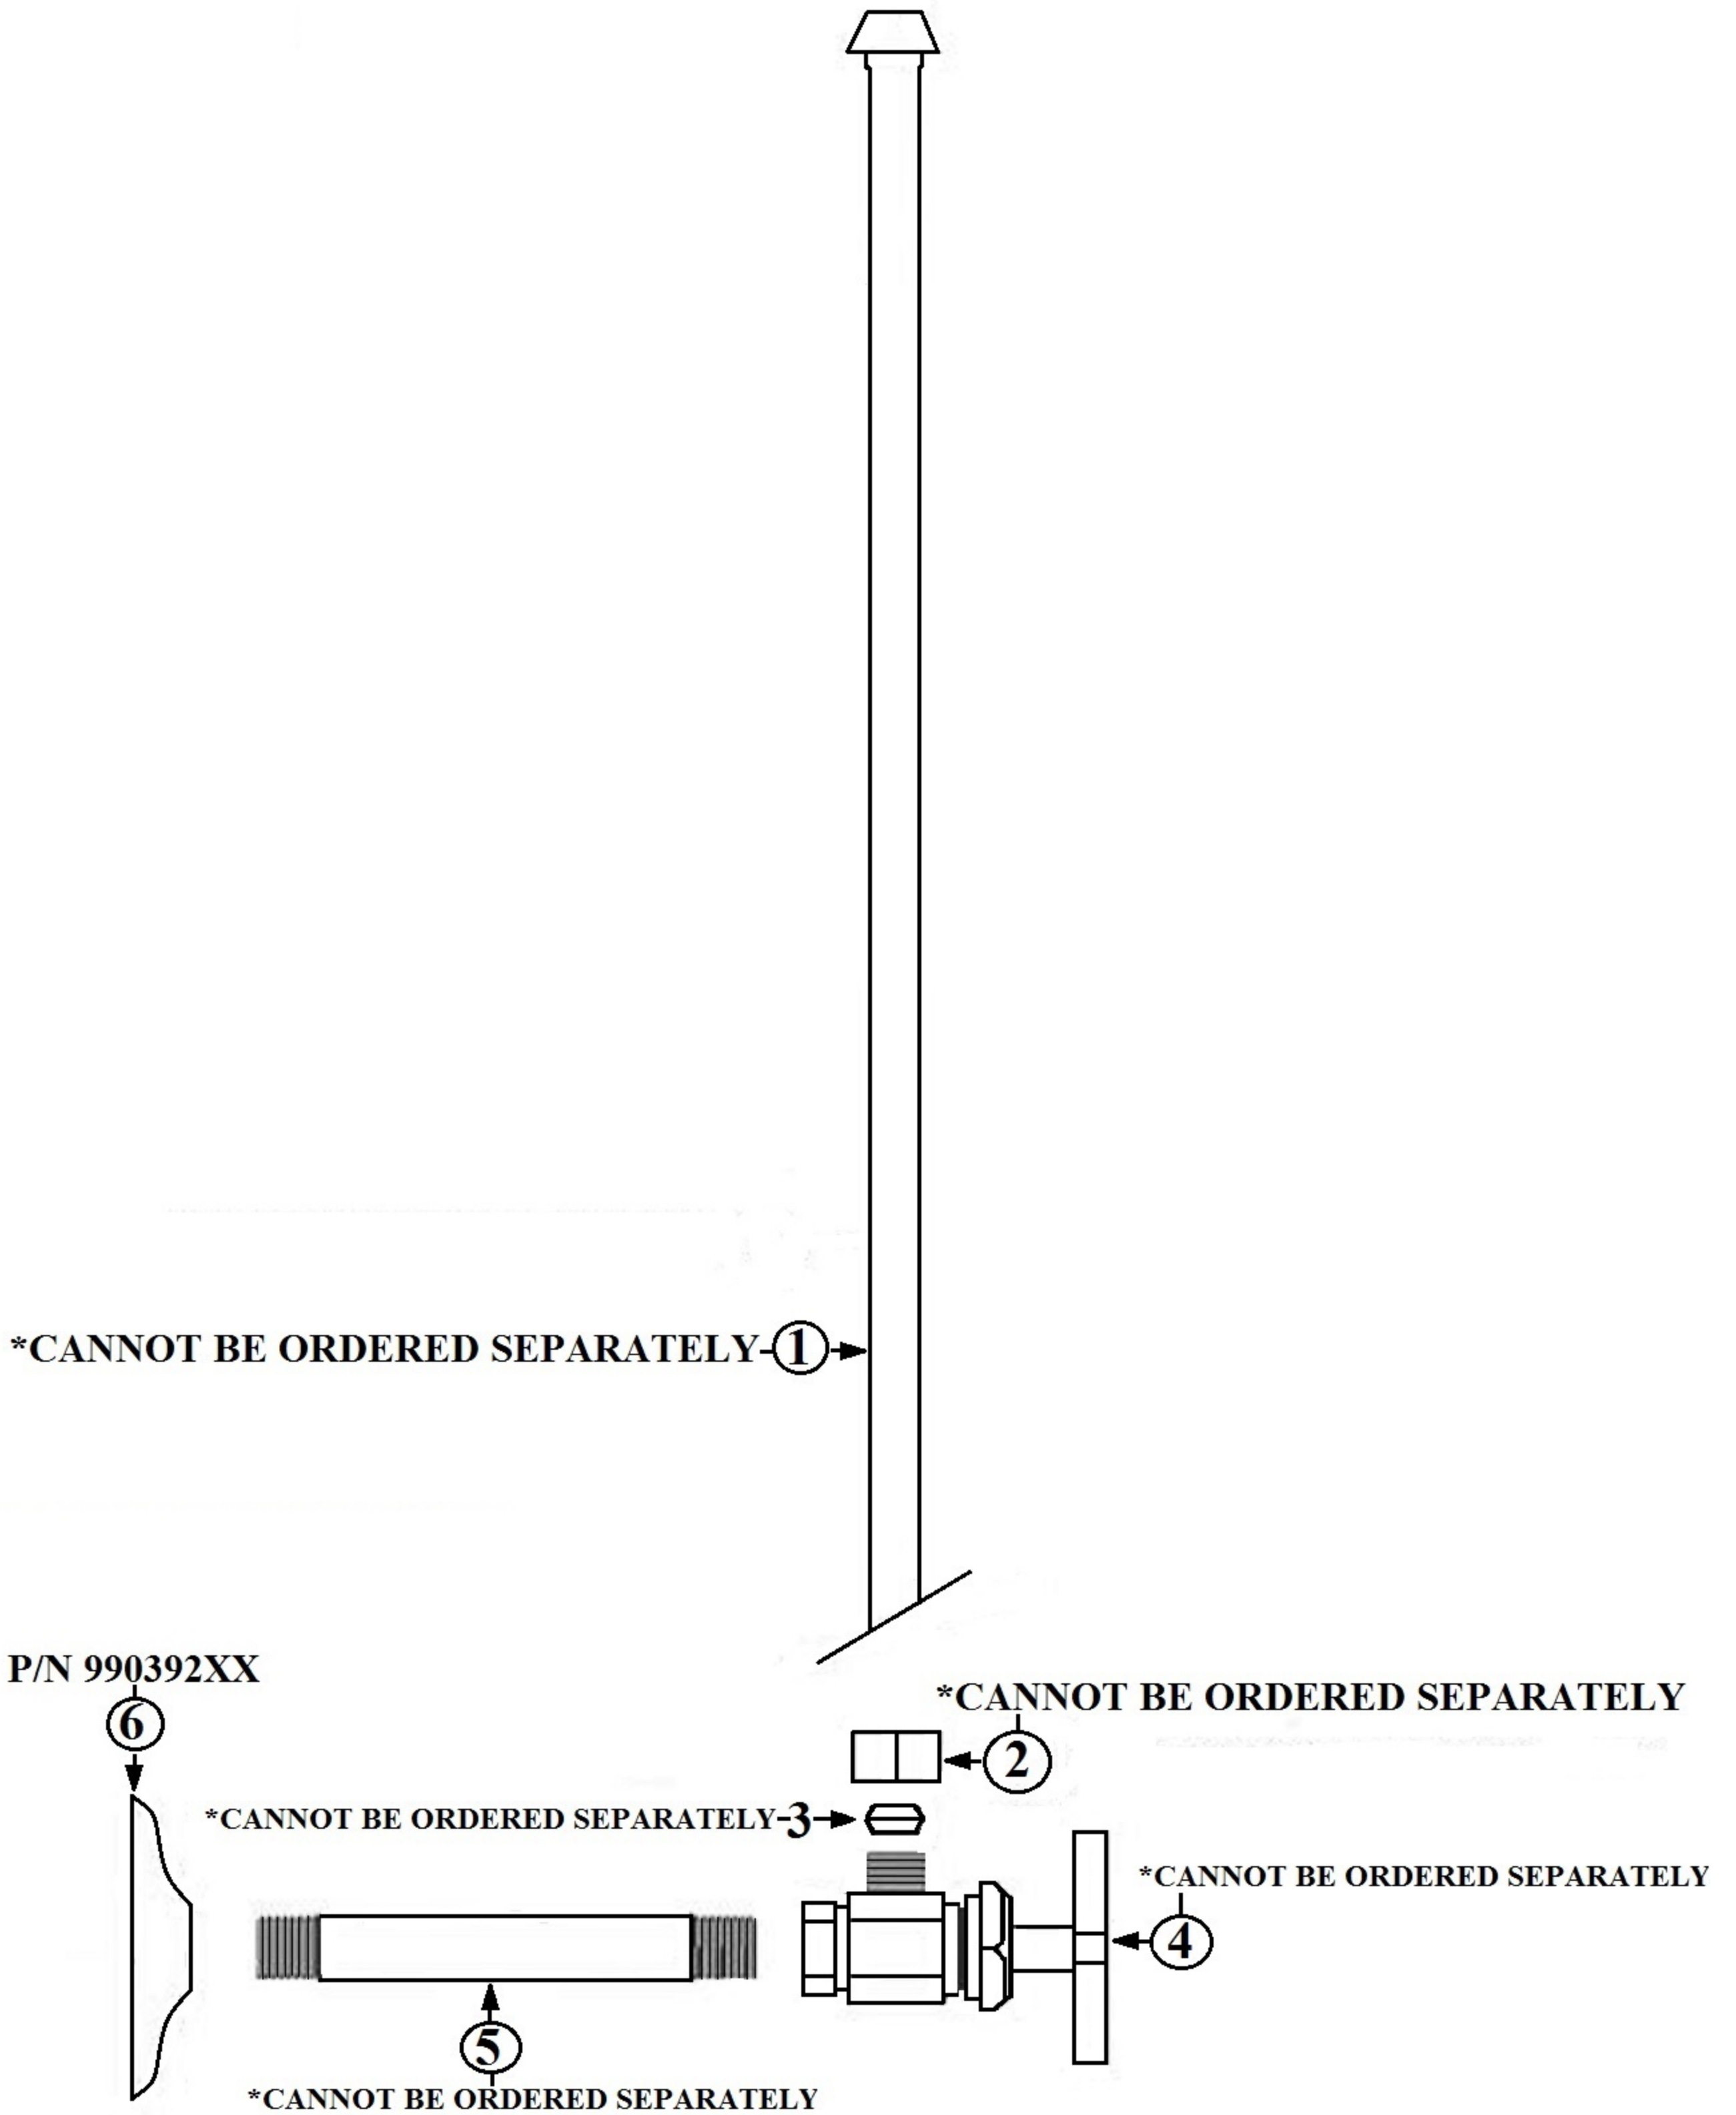

0490 - Lavatory Supply Kit 3/8"

*P/N = PART NUMBER

○ = FINISHED PARTS
XX = TWO DIGIT FINISH CODE