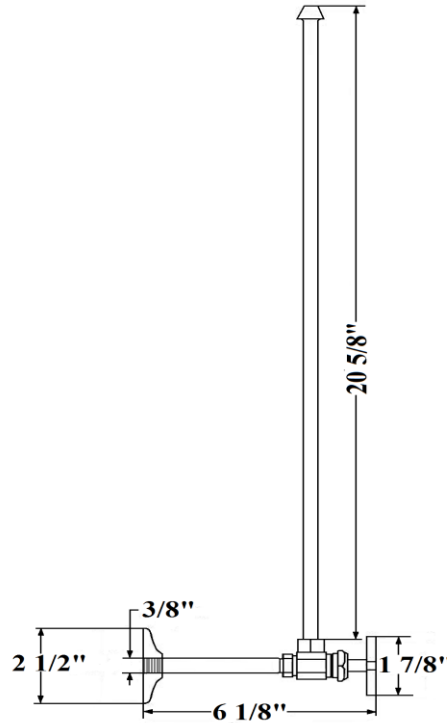

# 0490 - Lavatory Supply Kit 3/8"

## Technical Information

- 20" Brass Supply Lines.
- 3/8" IPS Connection x 3/8" OD Angle Valve.
- Available finishes are French Weathered Brass (**47**), Polished Chrome (**48**), SoliBrass (**49**), Lacquered Matte Black Nickel (**50**), Old Gold (**52**), Old Silver (**53**), Polished Brass (**55**), Polished Nickel (**56**), Brushed Nickel (**57**), Satin Nickel (**60**), Antique Lacquered Copper (**67**), Antique Lacquered Brass (**68**), Weathered Brass (**70**), Lacquered Polished Black Nickel (**71**) and Lacquered Polished Copper (**80**).
- Please See Cleaning Instructions: <http://herbeau.com/CleaningAll.pdf> For Finish Care and Maintenance Information.

## Description

- | Part# | Description                                      |
|-------|--|
| *01   | *Vertical Supply Line                            |
| *02   | *Finished Nut                                    |
| *03   | *Compression Sleeve                              |
| *04   | *Valve Assembly                                  |
| *05   | *Finished Horizontal Pipe                        |
| 06    | Finished Escutcheon                              |
| *     | *Denotes Parts That Cannot Be Ordered Separately |

# 0490 - Lavatory Supply Kit 3/8"

\*P/N = PART NUMBER

○ = FINISHED PARTS  
XX = TWO DIGIT FINISH CODE