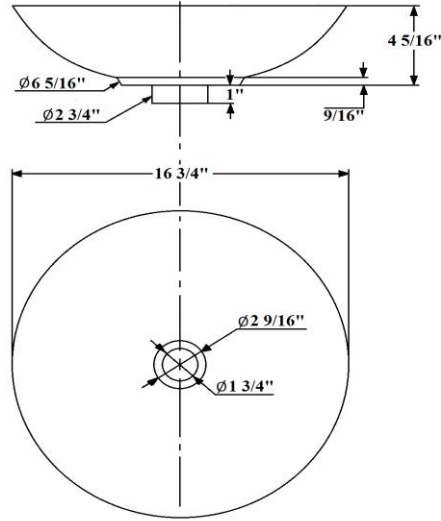

# 0416 – ‘Vasque Coupole’ Porcelain Round Lavatory Countertop Bowl

Part #

Description

## Technical Information

- Porcelain.
- Size: 16 3/4" D x 4 5/16" H.
- Grid Strainer not included. Order separately, **(4520)** Grid Strainer or **(3080/3081)** Pop-up Drains.
- Fits Fireclay Countertop, **(5831)**.
- Available in White **(20)**.

# 0416 - 'Vasque Coupole' Porcelain Round Countertop Lavatory Bowl