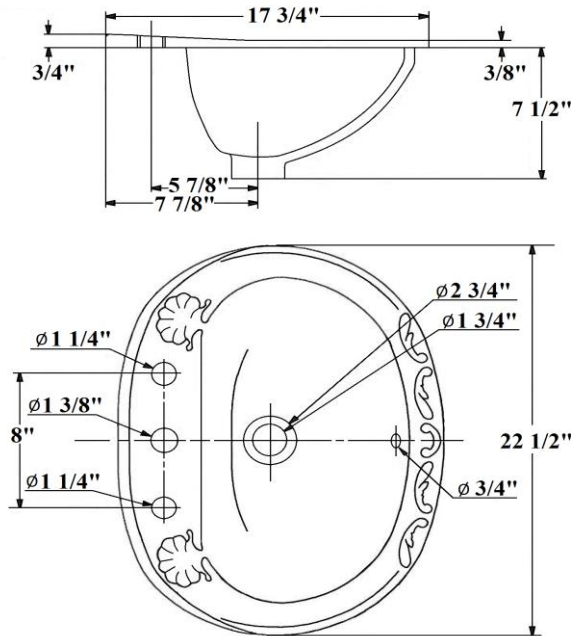

0406 – ‘Charlotte’ Vitreous China Oval Countertop Bowl

Single Hole or 8" C to C
Integrated Overflow

Part #

Description

Technical Information

- Vitreous China.
- Integrated overflow.
- Please specify 3-Hole 8" C.T.C. Standard, e.g. **(040603)** or Single Hole Special Order, e.g. **(040601)**.
- Available in Moustier Polychrome **(01)**, Moustier Bleu **(02)**, Moustier Rose **(03)**, Vieux Rouen **(04)**, Sceau Rose **(05)**, Sceau Bleu **(06)**, Berain Rose **(07)**, Berain Vert **(08)**, Berain Bleu **(09)**, Romantique **(10)**, Rouen Marly **(11)**, White **(20)** and Avesnes **(21)**.
- Please See Cleaning Instructions:
<http://herbeau.com/CleaningAll.pdf> For Finish Care and Maintenance Information.

Herbeau[®]
L'Art du Sanitaire depuis 1857

0406 - 'Charlotte' Vitreous China Oval Countertop Bowl

Single Hole or 8" C to C
Integrated Overflow