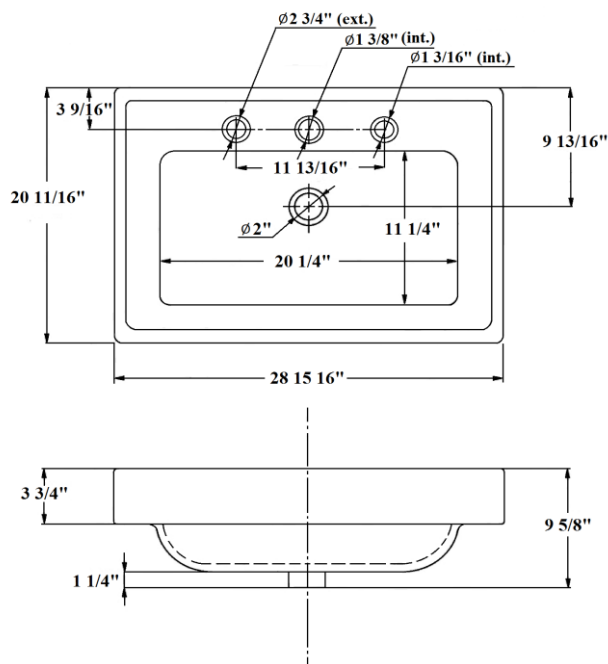

# 0370 – ‘Art Deco’ 3-Hole Wash Basin

Part #

Description

01

Mounting Hardware

## Technical Information

- Available in White (**20**) only.
- Available as 3-hole basin only.
- For sink stand, order (**0323**) ‘Empire’ Metal Washstand.
- Please See Cleaning Instructions:  
<http://herbeau.com/CleaningAll.pdf> For Finish Care and Maintenance Information.

# 0370 - 'Art Deco' 3-Hole Wash Basin

\*P/N = PART NUMBER

← 1 - P/N 920051