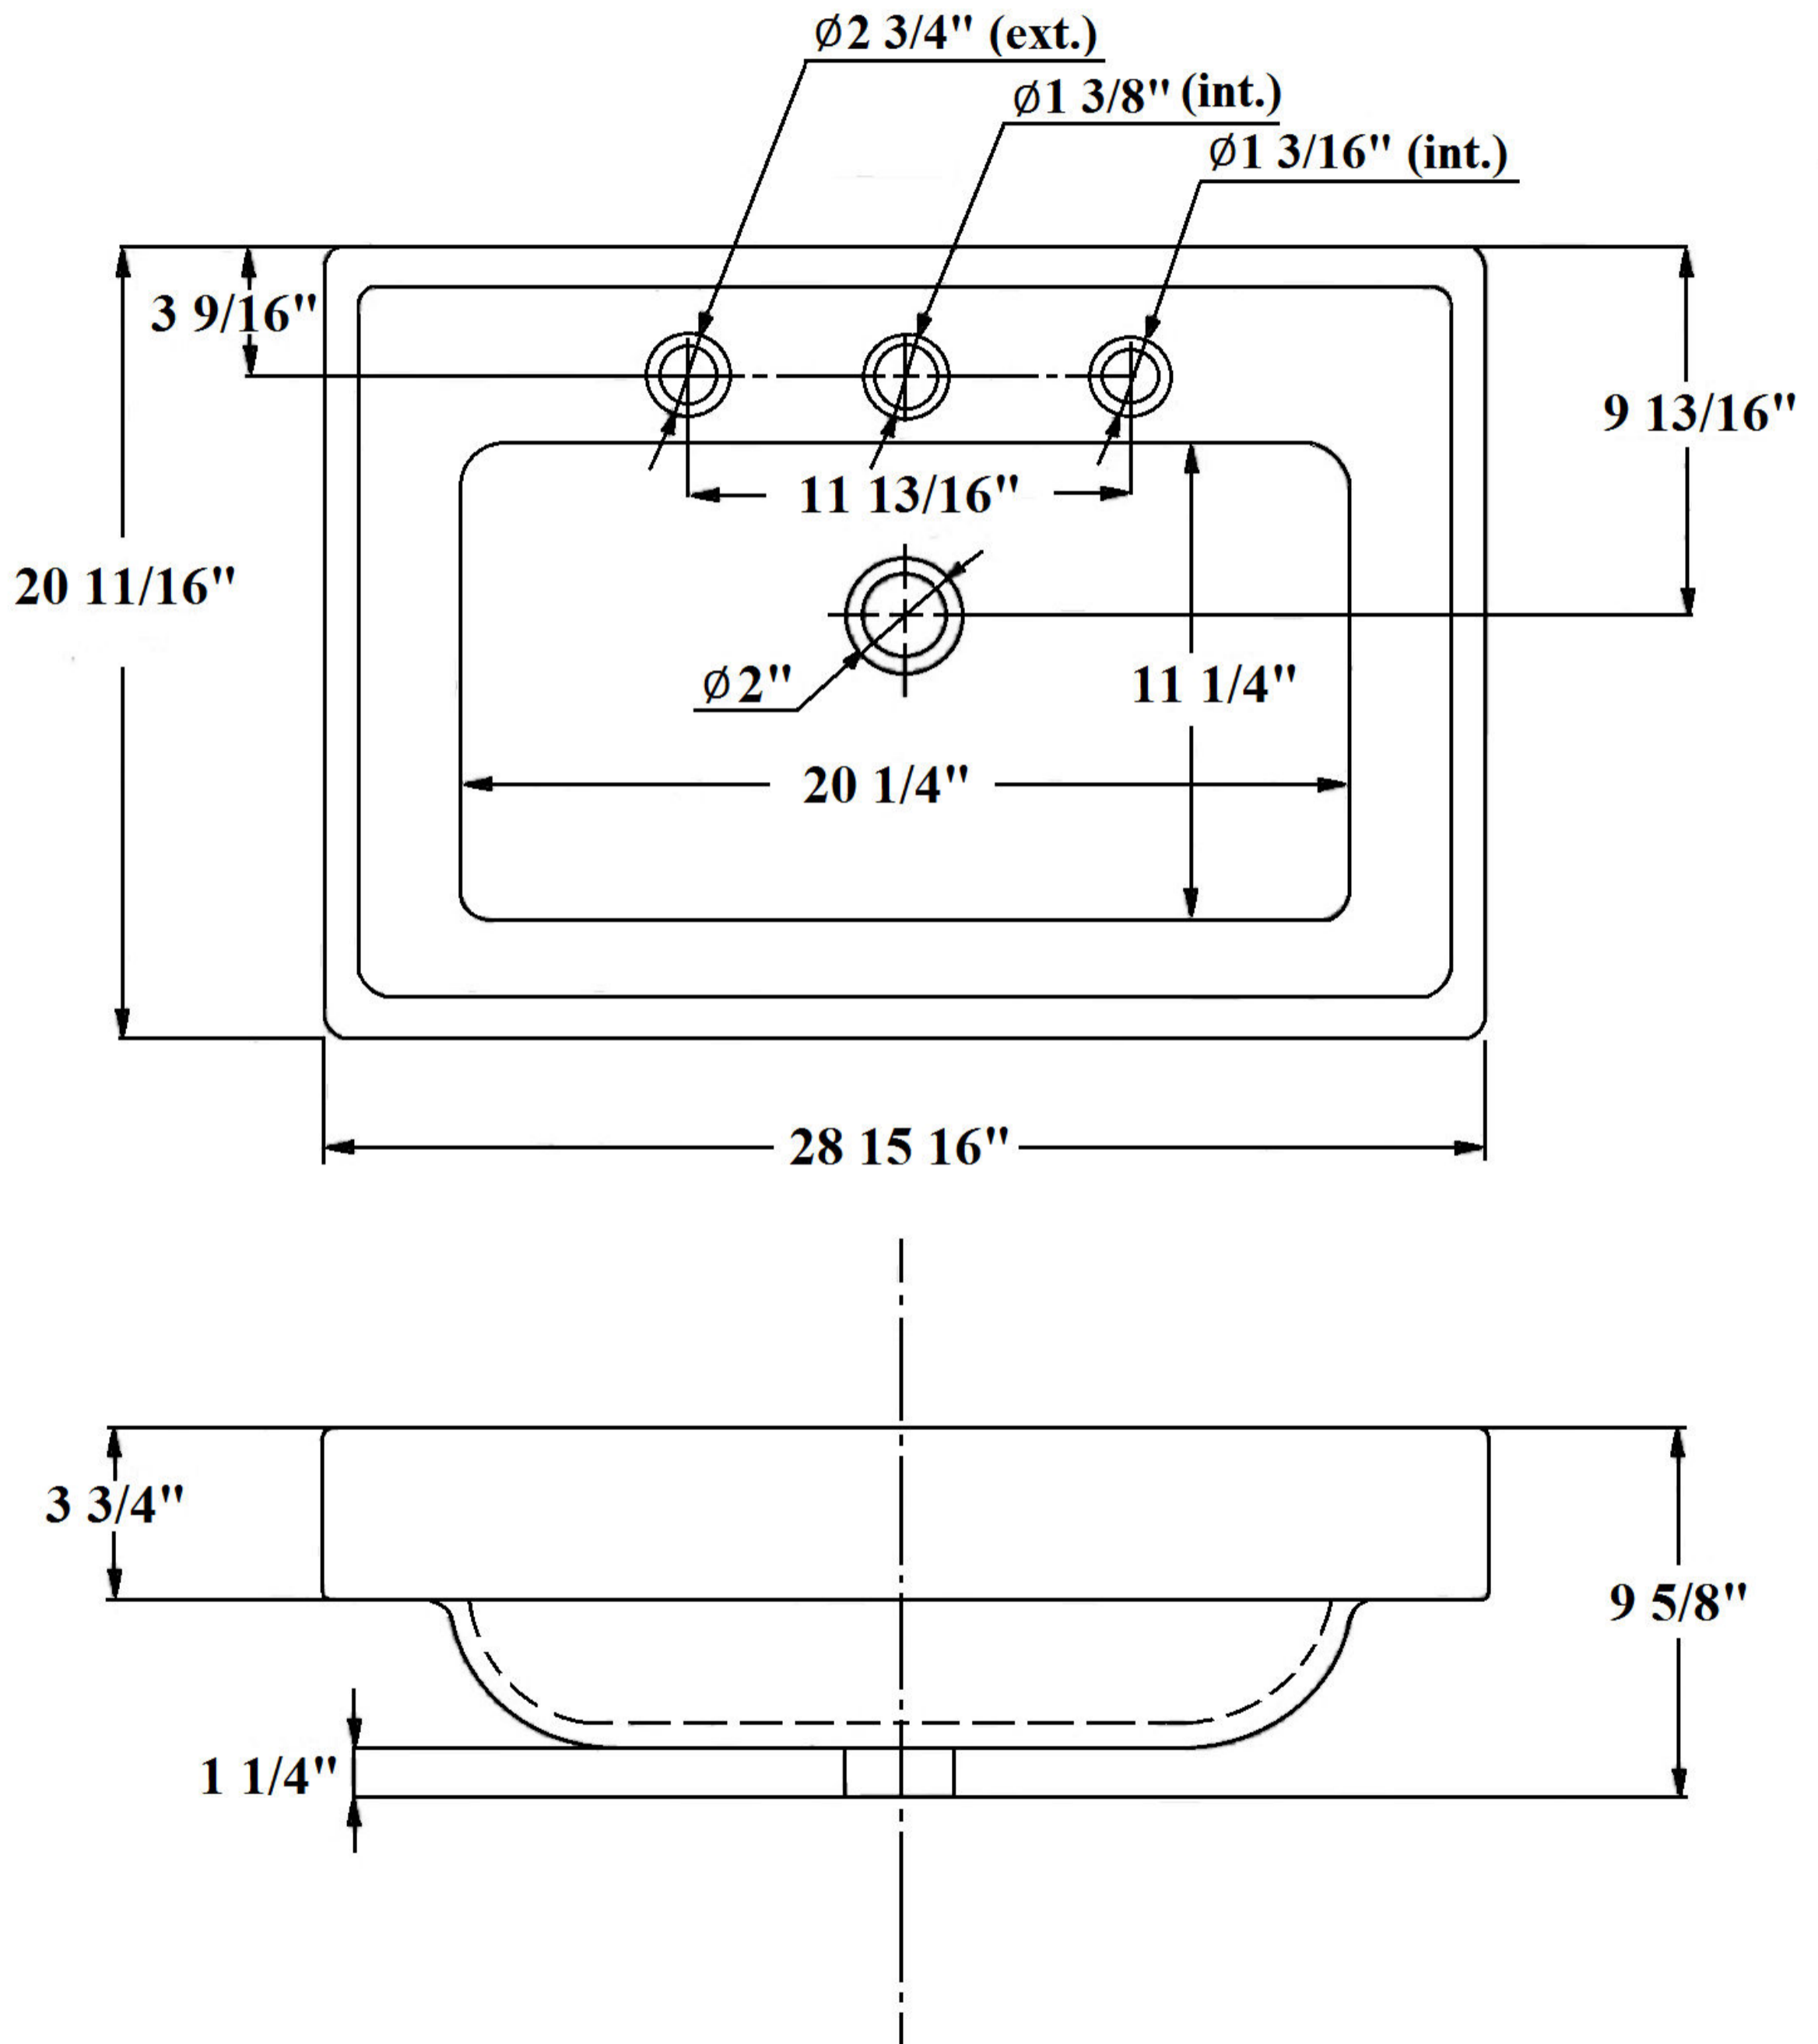

# 0370 – ‘Art Deco’ 3-Hole Wash Basin

Part #

Description

01

Mounting Hardware

## Technical Information

- Available in White (**20**) only.
- Available as 3-hole basin only.
- For sink stand, order (**0323**) ‘Empire’ Metal Washstand.
- Please See Cleaning Instructions:  
<http://herbeau.com/CleaningAll.pdf> For Finish Care and Maintenance Information.

Please follow example when ordering parts for ‘Art Deco’ Basin

- To order part#01 – Mounting Hardware

○ 920051

**Herbeau**<sup>®</sup>  
 L'Art du Sanitaire depuis 1857

# 0370 - 'Art Deco' 3-Hole Wash Basin

\*P/N = PART NUMBER

← 1 - P/N 920051