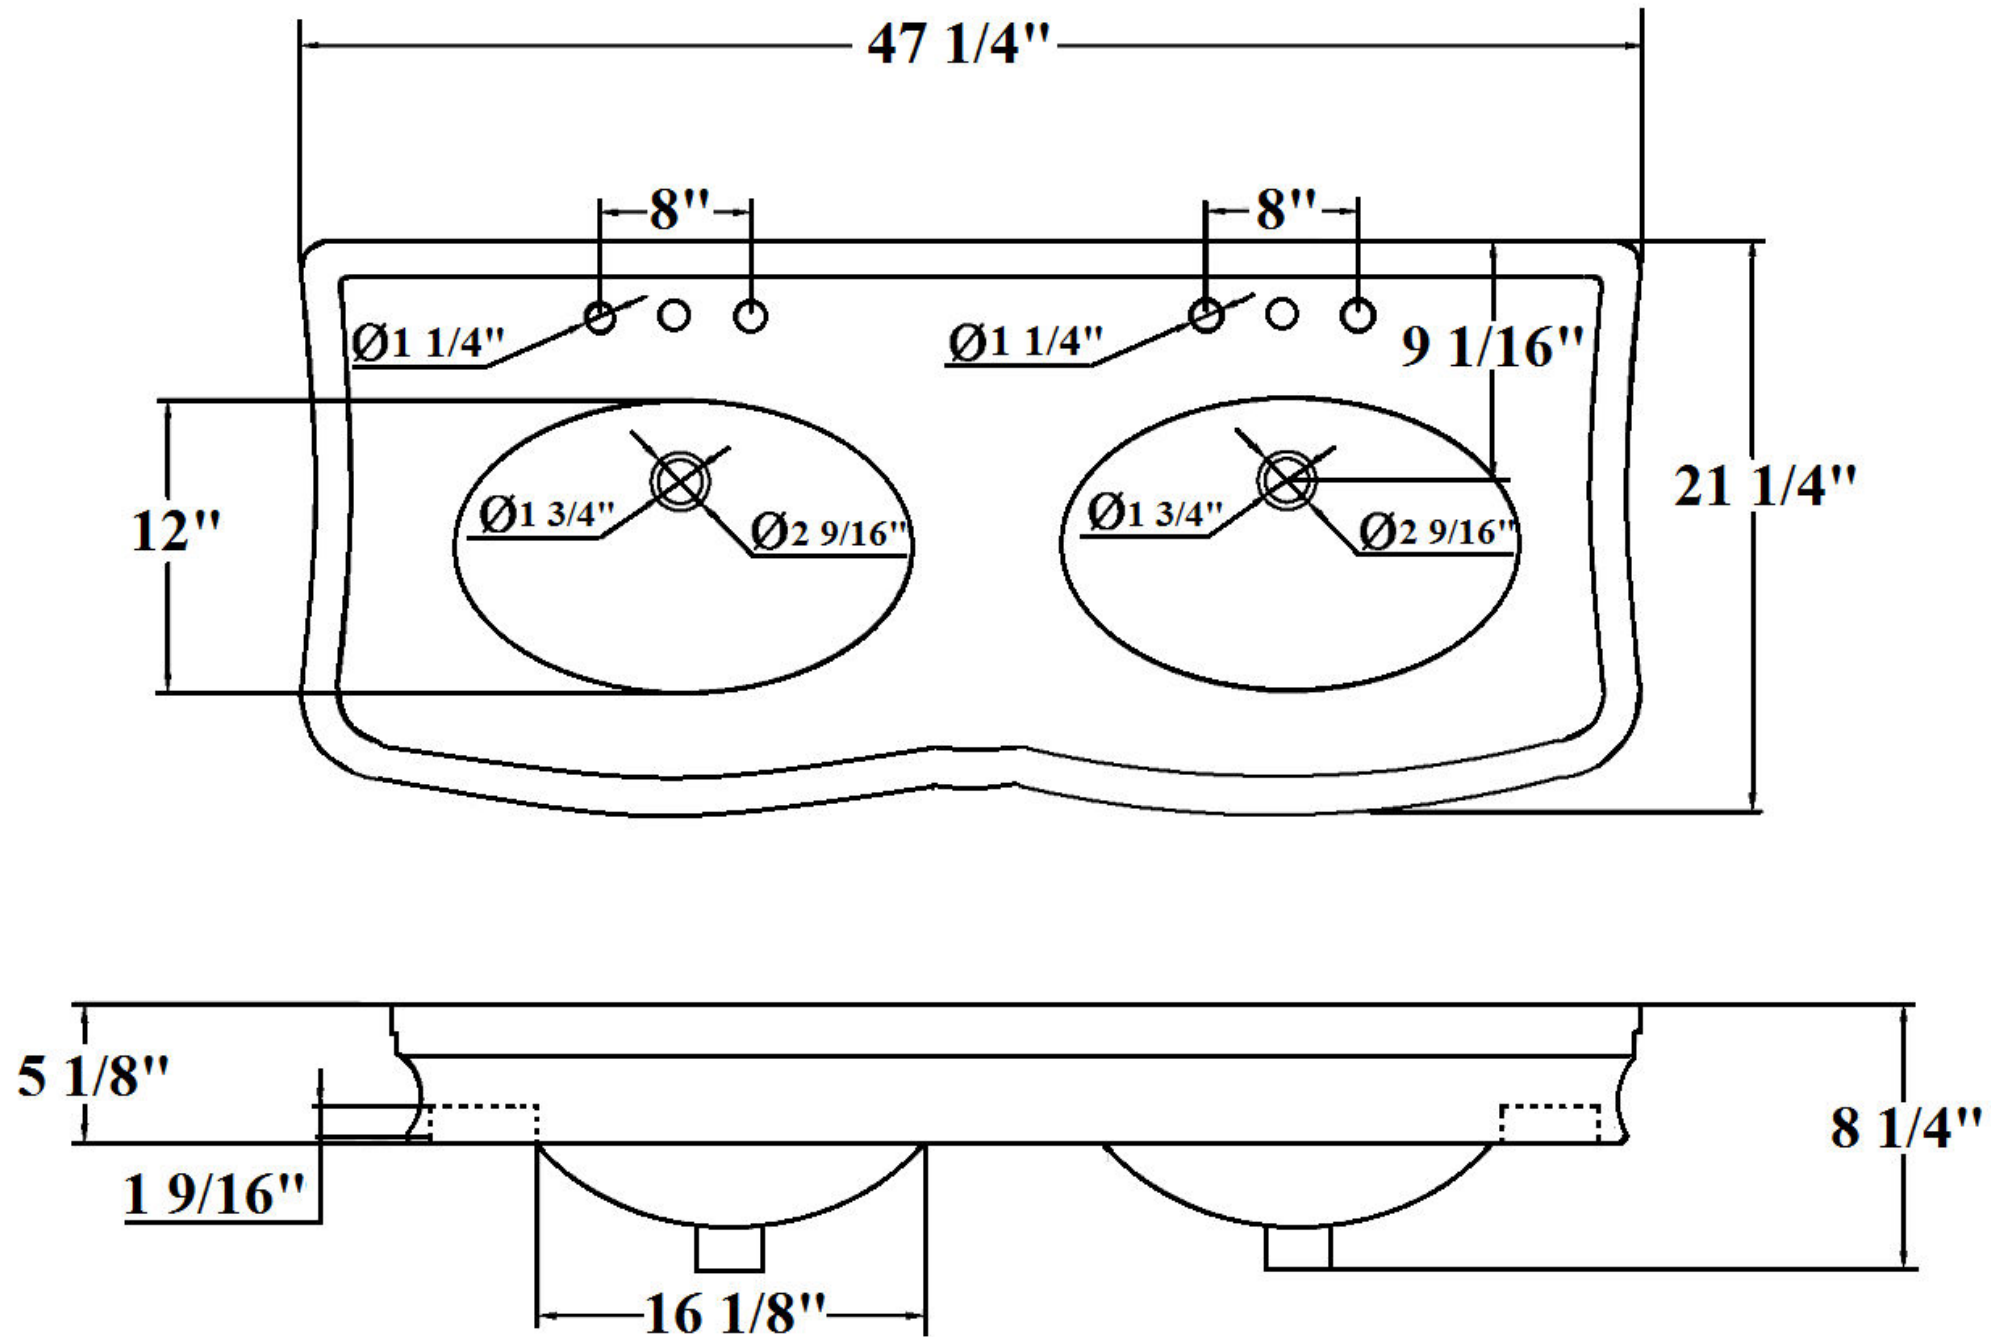

0361 – ‘Bel Epoque’ Double Lavatory Table Only

	Part #	Description
	01	Mounting Kit
<p style="text-align: center;"><u>Technical Information</u></p> <ul style="list-style-type: none"> • Ceramic. • Size: 47 1/4" W X 5 1/8" H. • Total height with legs 32 11/16" H. • 3-hole, 8" C.T.C. • To complete table, order (0362) ‘Bel Epoque’ Pair of Ceramic Legs separately. • Grid strainers not included. Order separately (4520) Grid Strainer or (3080/3081) Pop-Up Drains). • Available in White (20). 		
<p><u>Please follow example when ordering parts for Bel Epoque Double Table</u></p> <ul style="list-style-type: none"> • To order part#01 – Mounting Kit <ul style="list-style-type: none"> ○ <u>920051</u> 	 <p style="text-align: center;">Herbeau[®] L'Art du Sanitaire depuis 1857</p>	

0361- 'Bel Epoque' Double Lavatory Table Only

0361- 'Bel Epoque' Double Lavatory Table Only

*P/N = PART NUMBER

P/N 920051

1

MOUNTING KIT PART# 920051