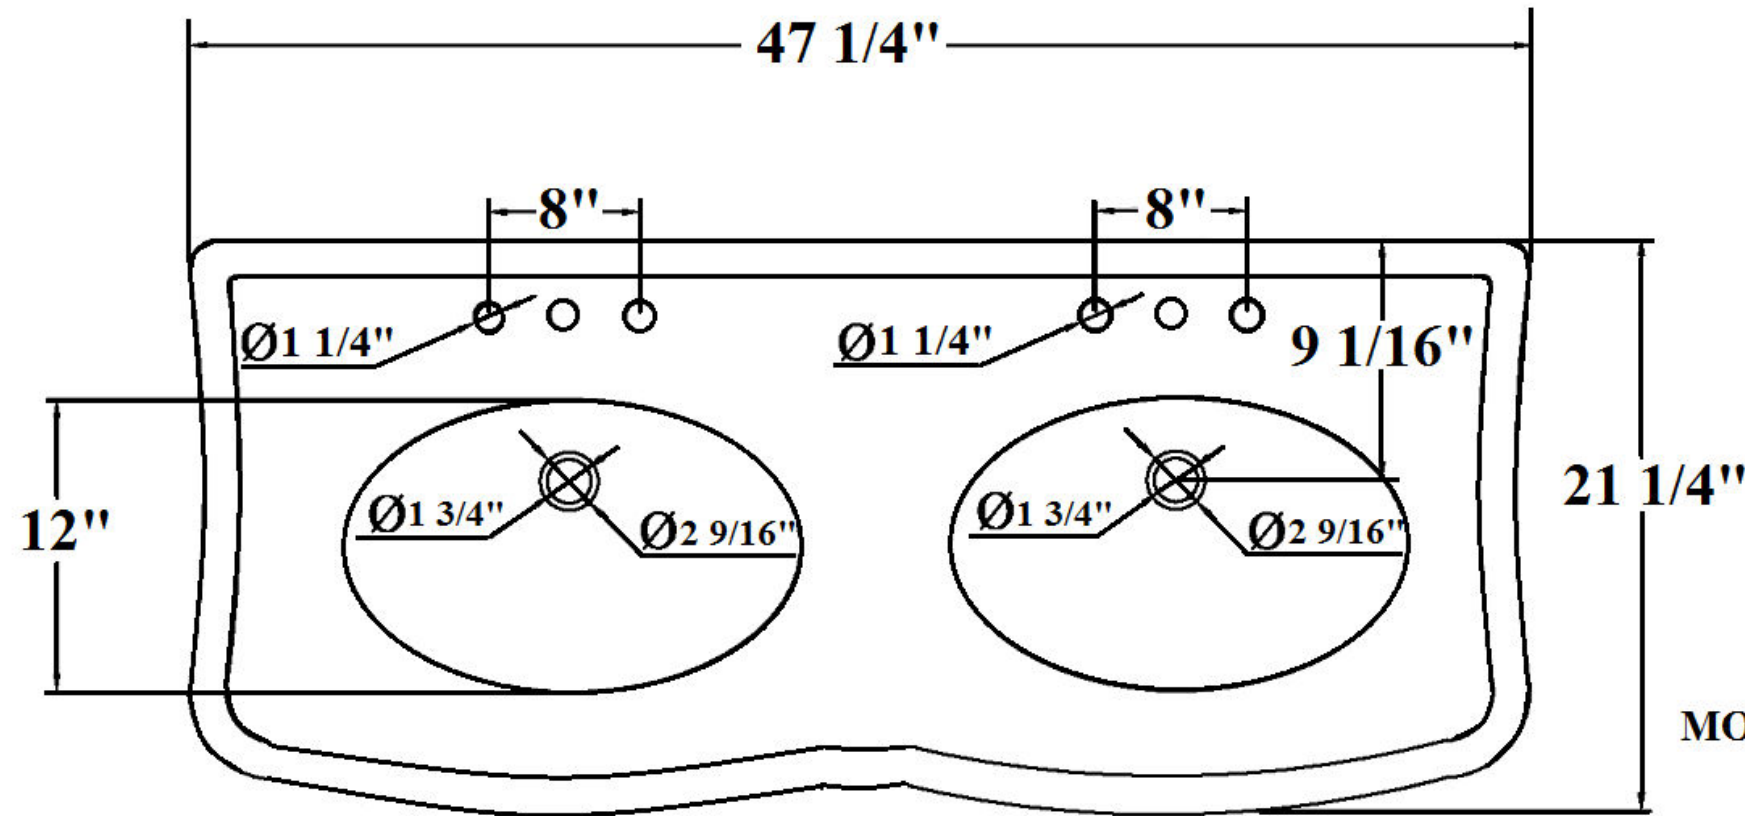

0361 – ‘Bel Epoque’ Double Lavatory Table Only

	Part #	Description
	01	Mounting Kit
<p style="text-align: center;"><u>Technical Information</u></p> <ul style="list-style-type: none"> • Ceramic. • Size: 47 1/4" W X 5 1/8" H. • Total height with legs 32 11/16" H. • 3-hole, 8" C.T.C. • To complete table, order (0362) ‘Bel Epoque’ Pair of Ceramic Legs separately. • Grid strainers not included. Order separately (4520) Grid Strainer or (3080/3081) Pop-Up Drains). • Available in White (20). 		
<p><u>Please follow example when ordering parts for Bel Epoque Double Table</u></p> <ul style="list-style-type: none"> • To order part#01 – Mounting Kit <ul style="list-style-type: none"> ○ <u>920051</u> 	 <p style="text-align: center;">Herbeau[®] L'Art du Sanitaire depuis 1857</p>	

0361- 'Bel Epoque' Double Lavatory Table Only

0361- 'Bel Epoque' Double Lavatory Table Only

*P/N = PART NUMBER

P/N 920051

1

MOUNTING KIT PART# 920051