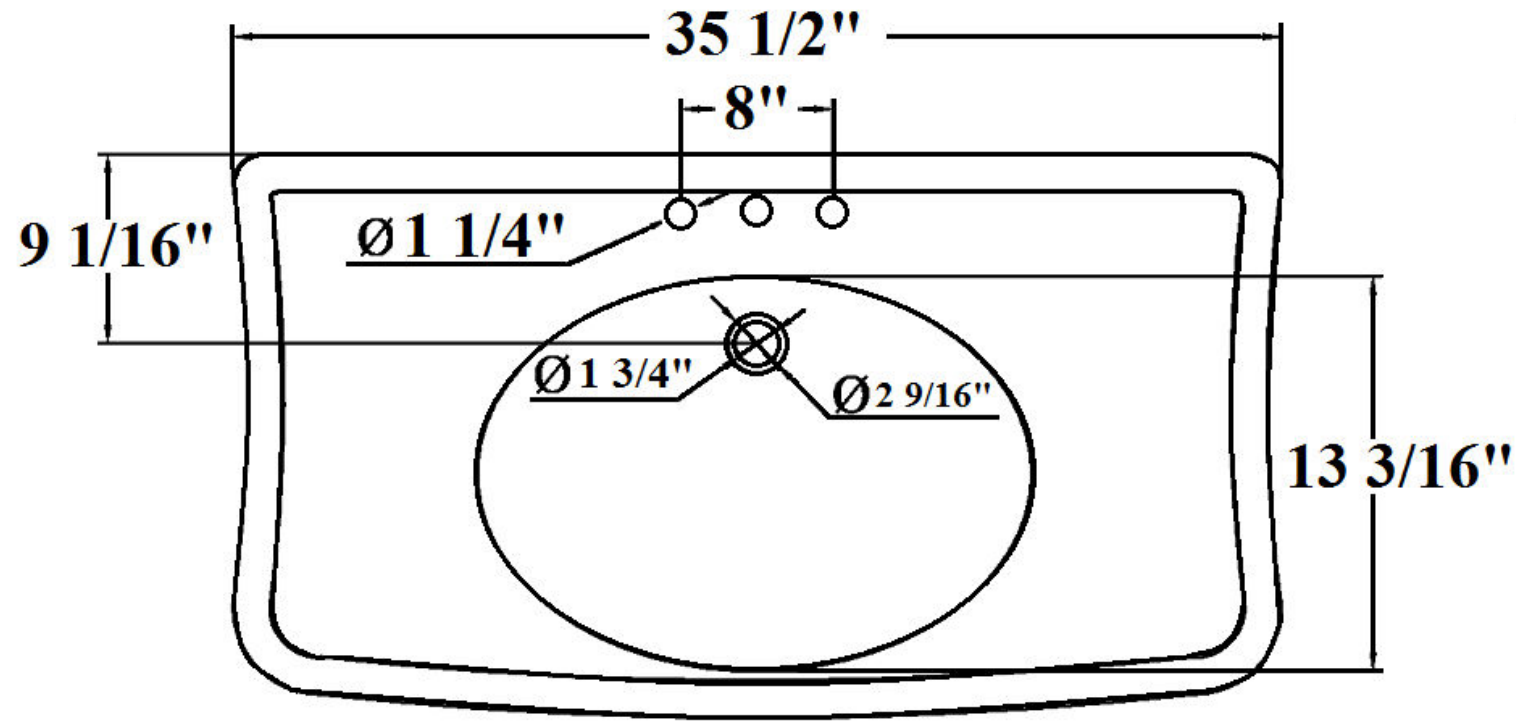

0360 – ‘Bel Epoque’ Single Lavatory Table Only

	Part #	Description
	01	Mounting Kit
<p style="text-align: center;"><u>Technical Information</u></p> <ul style="list-style-type: none"> • Ceramic. • Size: 35 1/2" W X 5 1/8" H. • Total height with legs 32 11/16" H. • 3-hole, 8" C.T.C. • To complete table, order (0362) ‘Bel Epoque’ Pair of Ceramic Legs separately. • Grid strainer not included. Order separately (4520) Grid Strainer or (3080/3081) Pop-Up Drains). • Available in White (20). 		
<p><u>Please follow example when ordering parts for Bel Epoque Table</u></p> <ul style="list-style-type: none"> • To order part#01 – Mounting Kit <ul style="list-style-type: none"> ○ <u>920051</u> 		 <p style="text-align: center;">Herbeau® L'Art du Sanitaire depuis 1857</p>

0360 - 'Bel Epoque' Single Lavatory Table Only

0360 - 'Bel Epoque' Single Lavatory Table Only

*P/N = PART NUMBER

P/N 920051

MOUNTING KIT PART# 920051