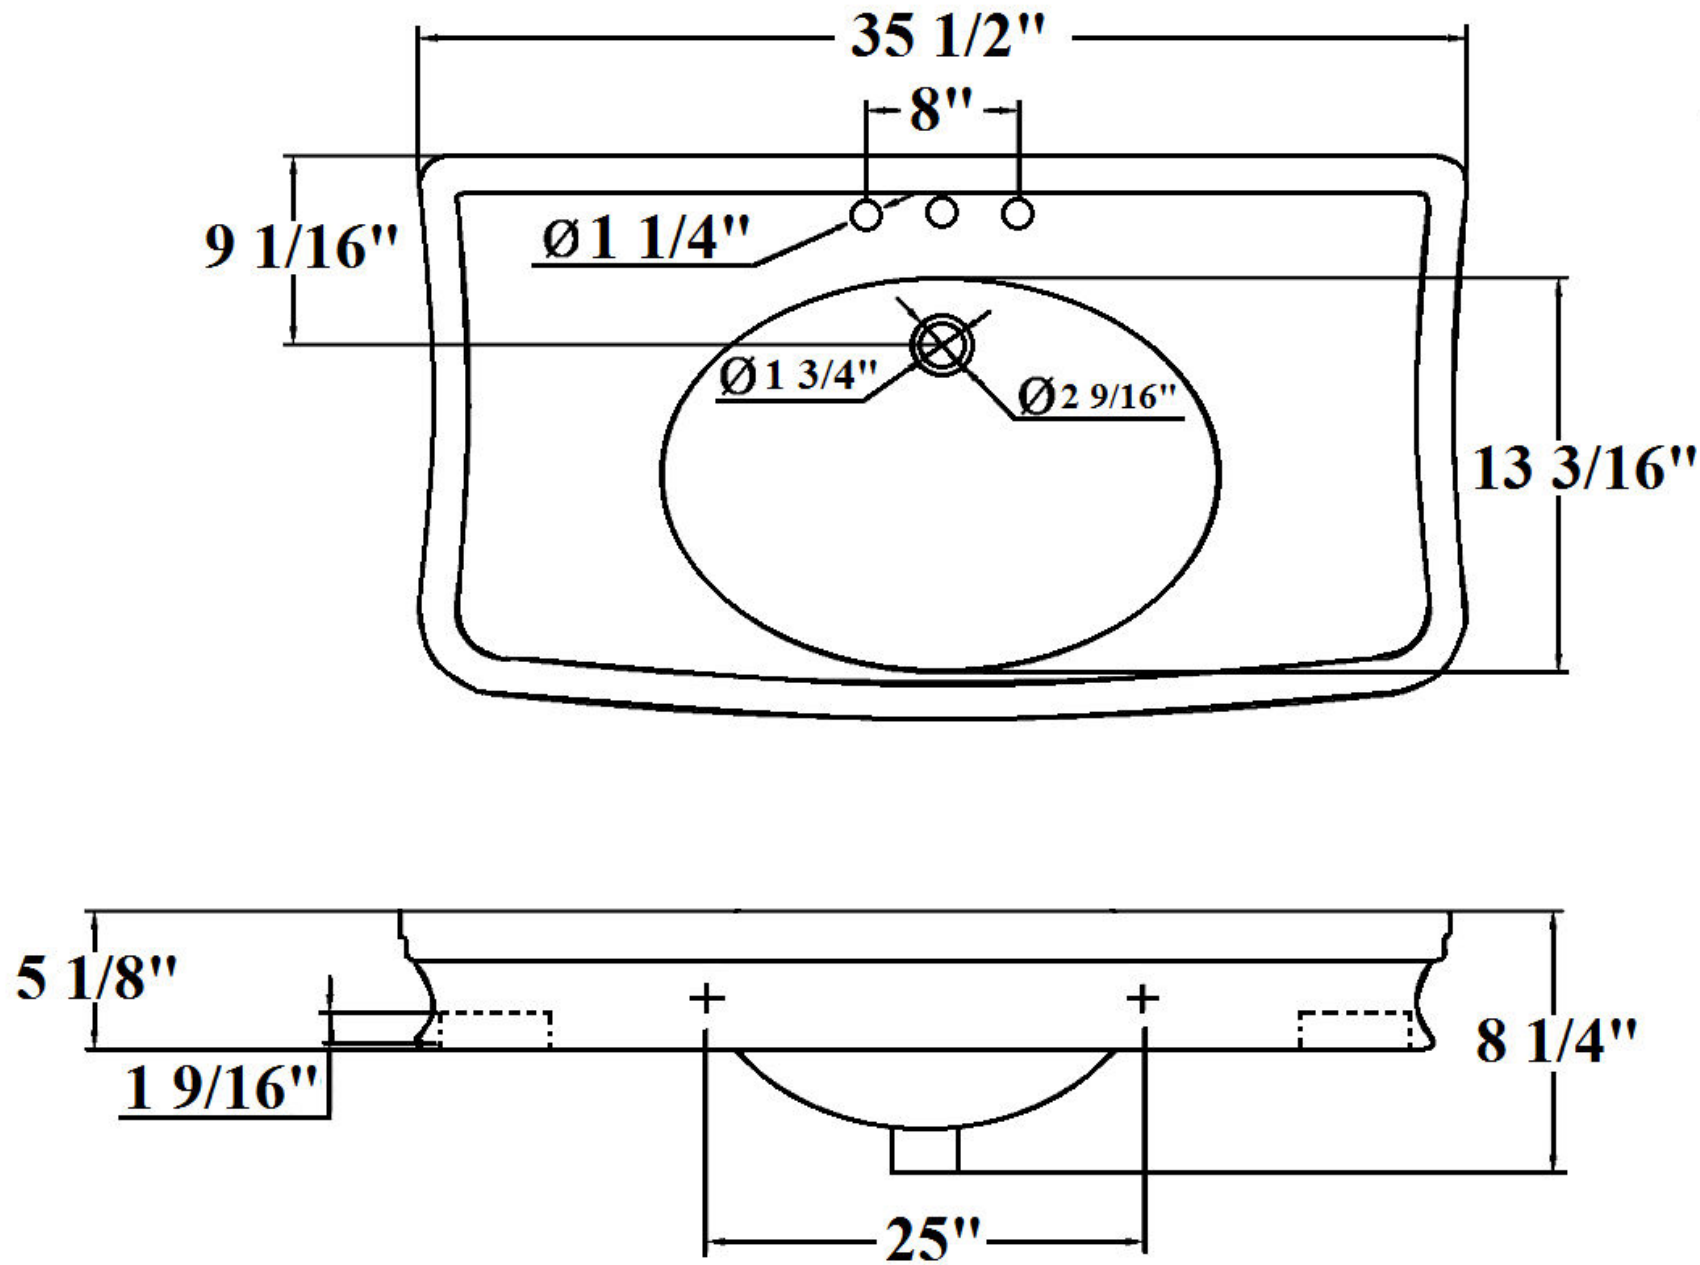

0360 – ‘Bel Epoque’ Single Lavatory Table Only

	Part #	Description
	01	Mounting Kit
<p style="text-align: center;"><u>Technical Information</u></p> <ul style="list-style-type: none"> • Ceramic. • Size: 35 1/2" W X 5 1/8" H. • Total height with legs 32 11/16" H. • 3-hole, 8" C.T.C. • To complete table, order (0362) ‘Bel Epoque’ Pair of Ceramic Legs separately. • Grid strainer not included. Order separately (4520) Grid Strainer or (3080/3081) Pop-Up Drains). • Available in White (20). 		
<p><u>Please follow example when ordering parts for Bel Epoque Table</u></p> <ul style="list-style-type: none"> • To order part#01 – Mounting Kit <ul style="list-style-type: none"> ○ <u>920051</u> 		 <p style="text-align: center;">Herbeau® L'Art du Sanitaire depuis 1857</p>

0360 - 'Bel Epoque' Single Lavatory Table Only

0360 - 'Bel Epoque' Single Lavatory Table Only

*P/N = PART NUMBER

P/N 920051

MOUNTING KIT PART# 920051