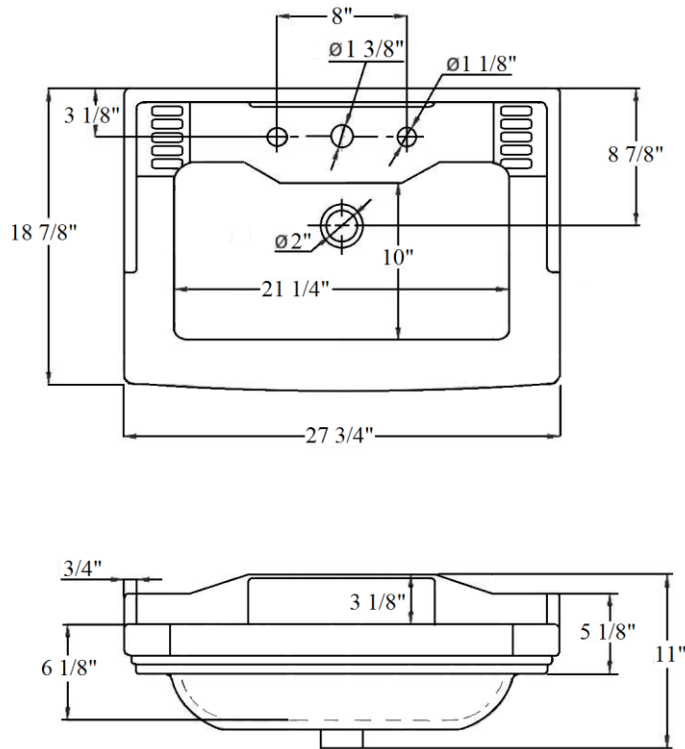

# 0340 – ‘Monarque’ Washbasin Only

SINGLE HOLE OR 8" C.T.C.

Part #

01

Description

Mounting Hardware

## Technical Information

- Available in Moustier Polychrome (01), Moustier Bleu (02), Moustier Rose (03), Vieux Rouen (04), Sceau Rose (05), Sceau Bleu (06), Berain Rose (07), Berain Vert (08), Berain Bleu (09), Romantique (10), Rouen Marly (11), White (20) and Avesnes (21).
- Available in 1-hole standard (e.g. 0340201), 2-hole special order (e.g. 0340202) and 3-hole standard (e.g. 0340203).
- To be used with (0341) ‘Monarque’ Pedestal, (0325) ‘Monarque’ Metal Wash Stand or (0342) ‘Monarque’ Metal Wash Stand.
- Please See Cleaning Instructions:  
<http://herbeau.com/CleaningAll.pdf> For Finish Care and Maintenance Information.

# 0340 - 'Monarque' Washbasin

SINGLE HOLE OR 8" C.T.C.

# 0340 - 'Monarque' Washbasin

\*P/N = PART NUMBER

SINGLE HOLE OR 8" C.T.C.

← 1 - P/N 920051