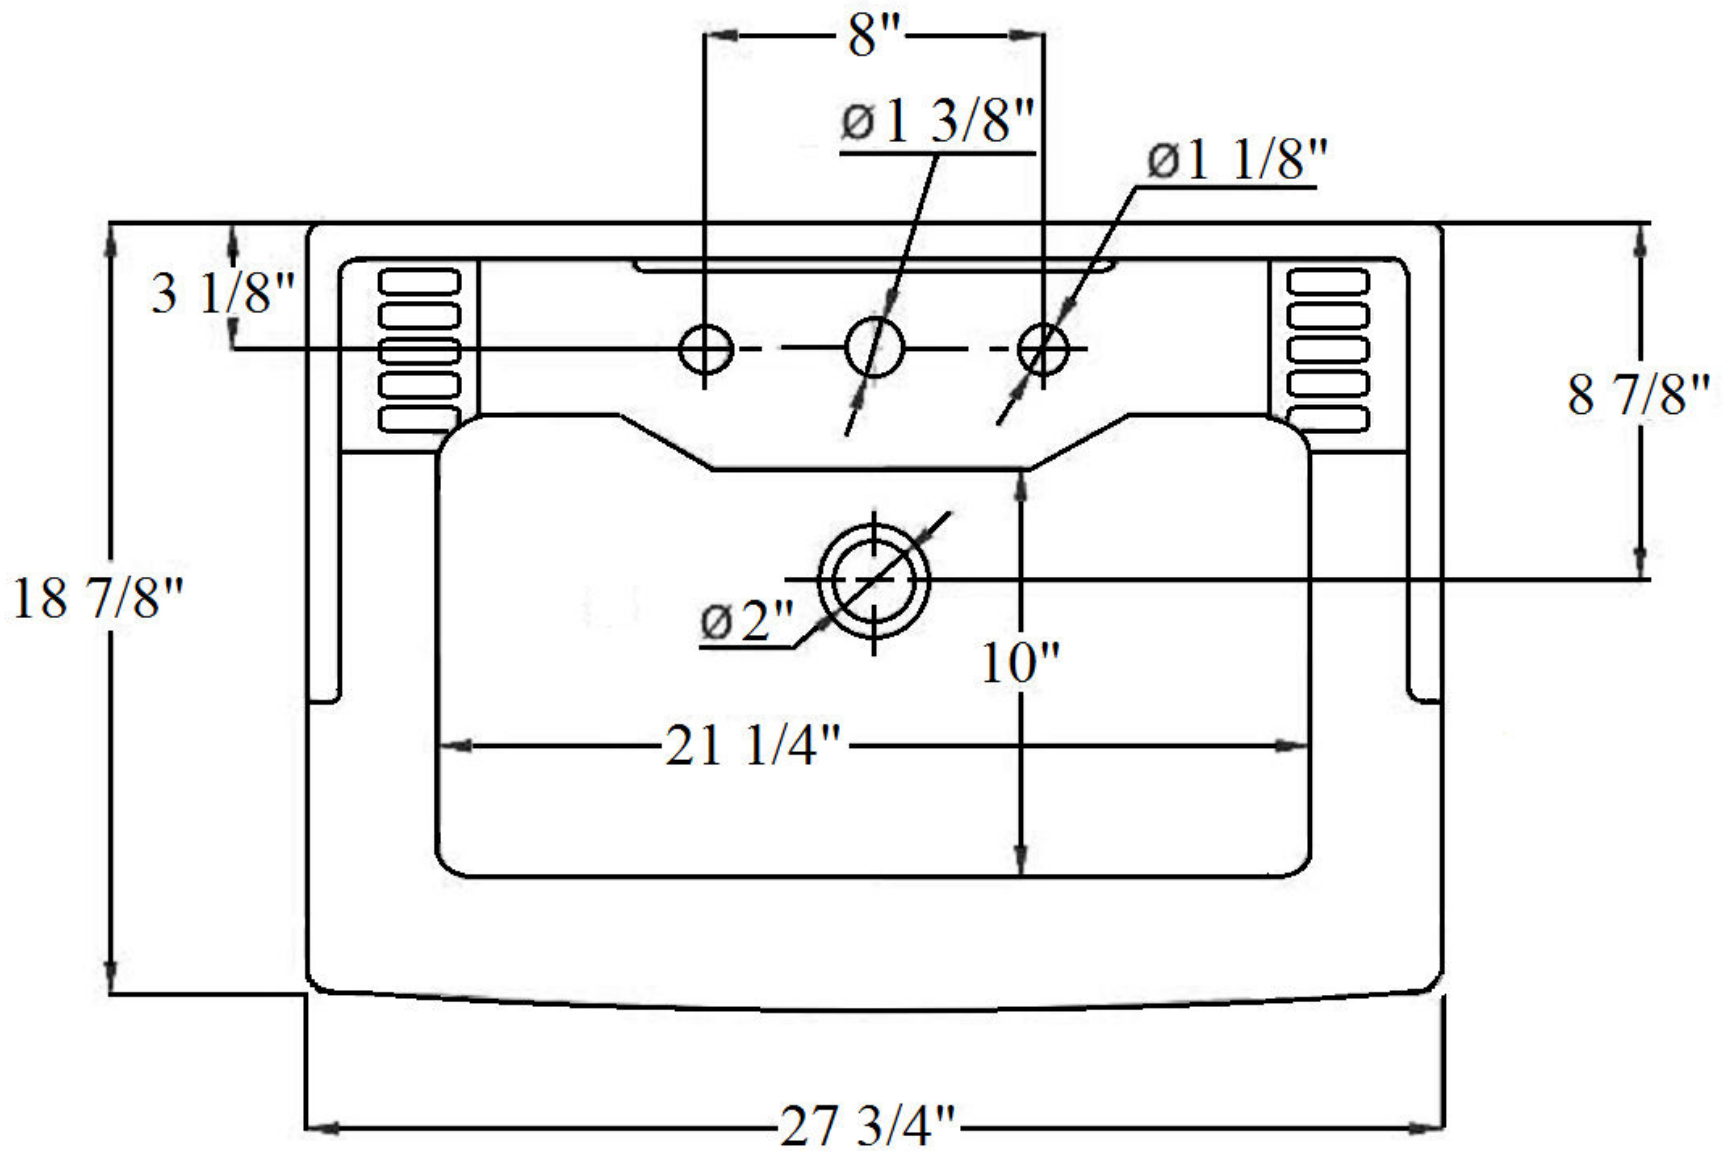

# 0340 - 'Monarque' Washbasin

SINGLE HOLE OR 8" C.T.C.

# 0340 - 'Monarque' Washbasin

\*P/N = PART NUMBER

SINGLE HOLE OR 8" C.T.C.

← 1 - P/N 920051