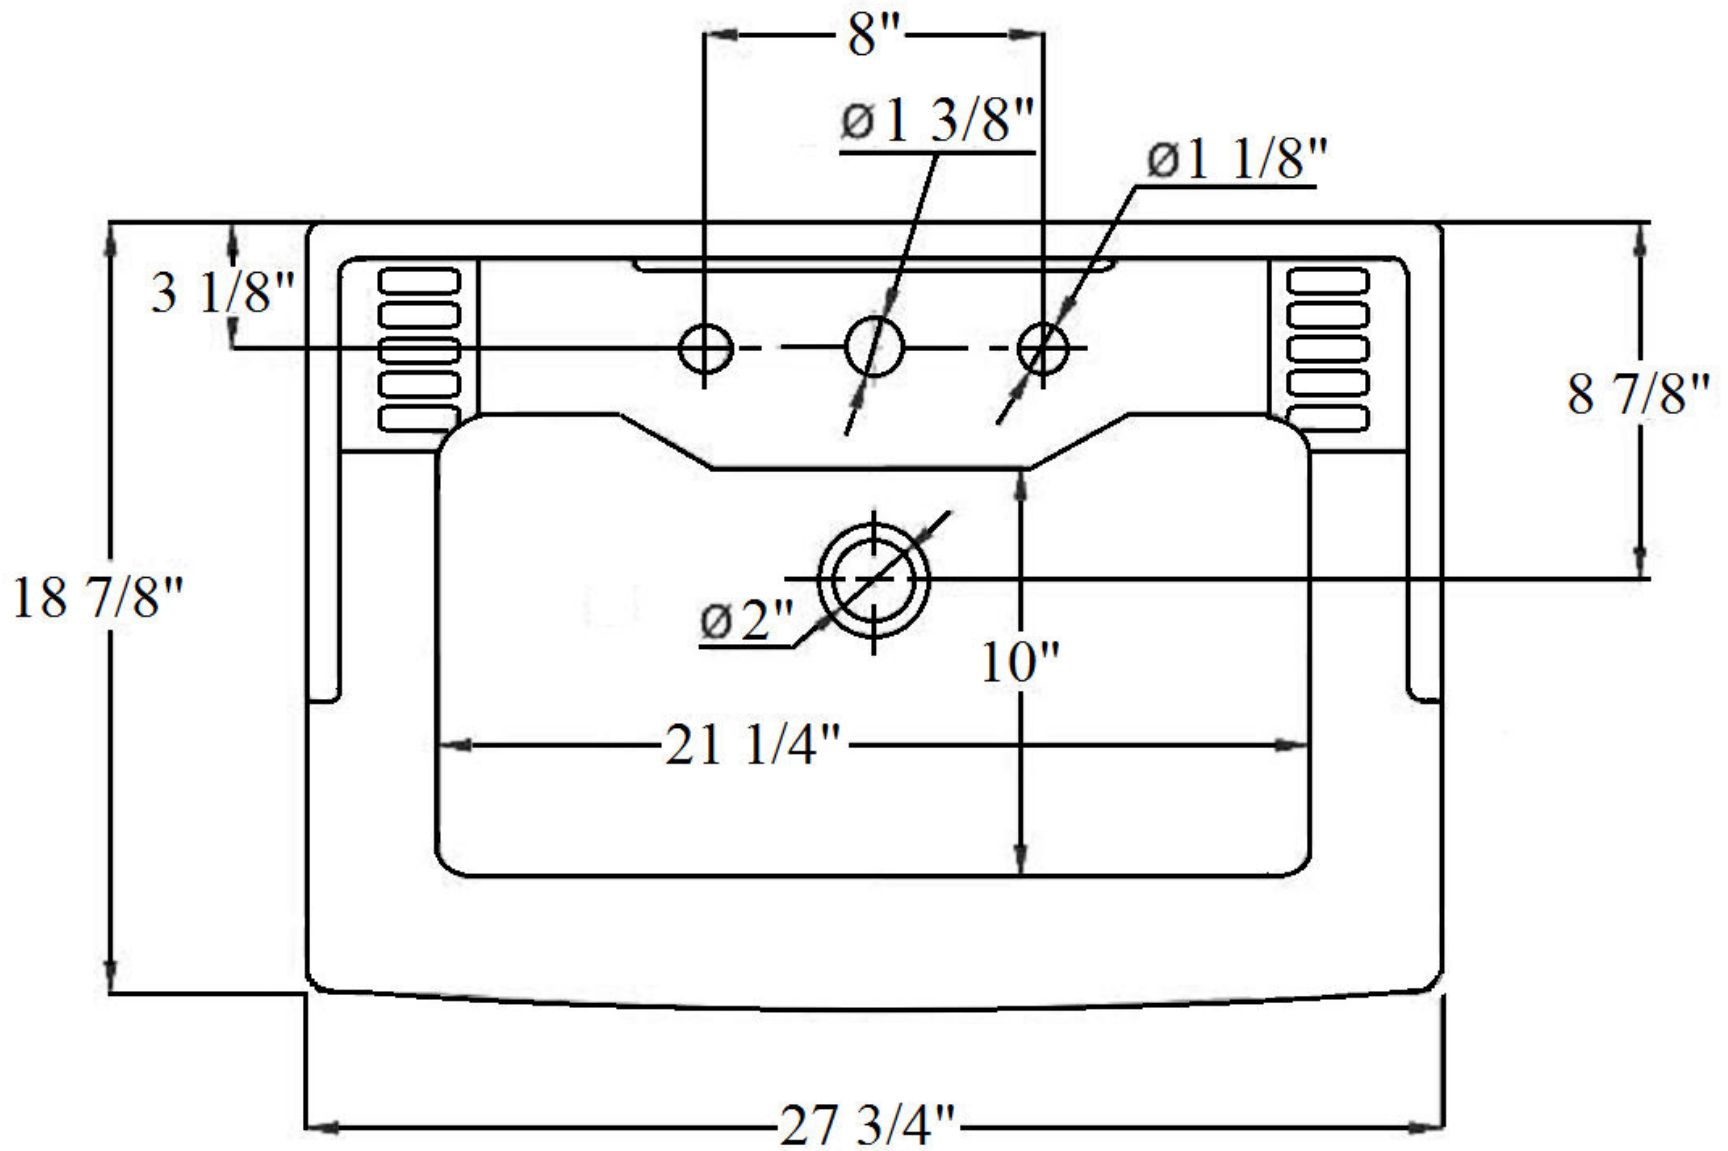

# 0340 – ‘Monarque’ Washbasin Only

SINGLE HOLE OR 8" C.T.C.

Part #

01

Description

Mounting Hardware

Please follow example when ordering parts for ‘Monarque’ Washbasin

- To order part#01 – Mounting Hardware

○ 920051

**Herbeau**<sup>®</sup>  
L'Art du Sanitaire depuis 1857

# 0340 - 'Monarque' Washbasin

SINGLE HOLE OR 8" C.T.C.

# 0340 - 'Monarque' Washbasin

\*P/N = PART NUMBER

SINGLE HOLE OR 8" C.T.C.

← 1 - P/N 920051