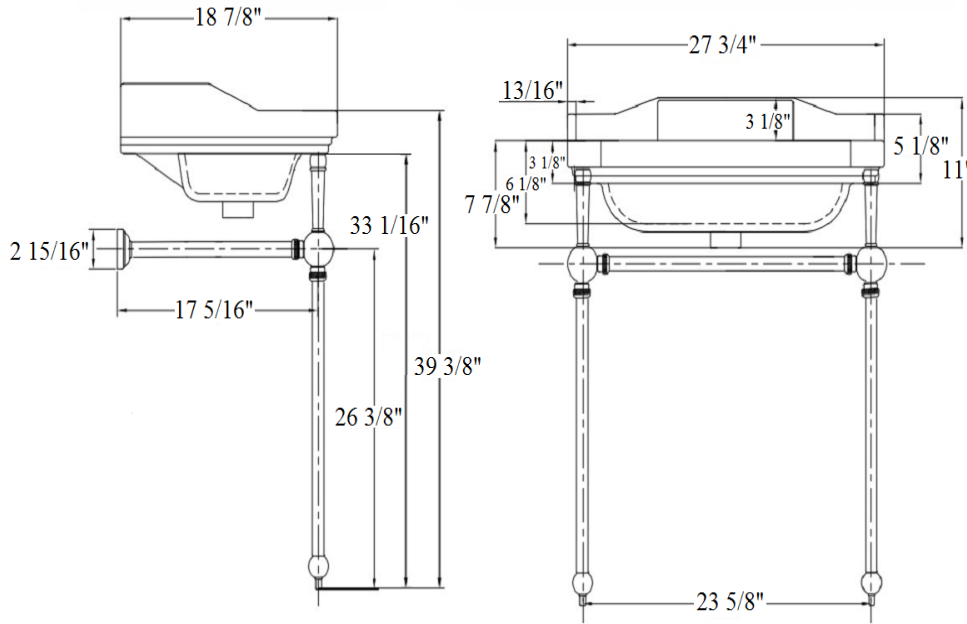

0325 – Metal Legs for ‘Monarque’ Wash Basin

Technical Information

- To be used with **(0340)** ‘Monarque’ Washbasin.
- Available finishes are French Weathered Brass **(47)**, Polished Chrome **(48)**, SoliBrass **(49)**, Lacquered Matte Black Nickel **(50)**, Old Gold **(52)**, Old Silver **(53)**, Polished Brass **(55)**, Polished Nickel **(56)**, Brushed Nickel **(57)**, Satin Nickel **(60)**, Antique Lacquered Copper **(67)**, Antique Lacquered Brass **(68)**, Weathered Brass **(70)**, Lacquered Polished Black Nickel **(71)** and Lacquered Polished Copper **(80)**.
- Please See Cleaning Instructions: <http://herbeau.com/CleaningAll.pdf> For Finish Care and Maintenance Information.

Part#

Description

Part#	Description
01	Top Support
02	Support Column
03	Support Ball
04	Socket Connector
05	Sink Stand Leg
06	Finished Nut
07	Foot Sphere
08	Foot Tip
10	Finished Brass Tube 20 7/8"
11	Sink Stand Horizontal Post
12	Wall Escutcheon
13	Rubber O-Ring
14	Wall Mount Plate
15	Mounting Screw Kit
16	Rubber O-Ring

Please follow example when ordering parts for Wash Stand

- To order part#03 – Support Sphere
  - 990538xx
- Please substitute finish number needed in place of **xx**

Herbeau
L'Art du Sanitaire depuis 1857