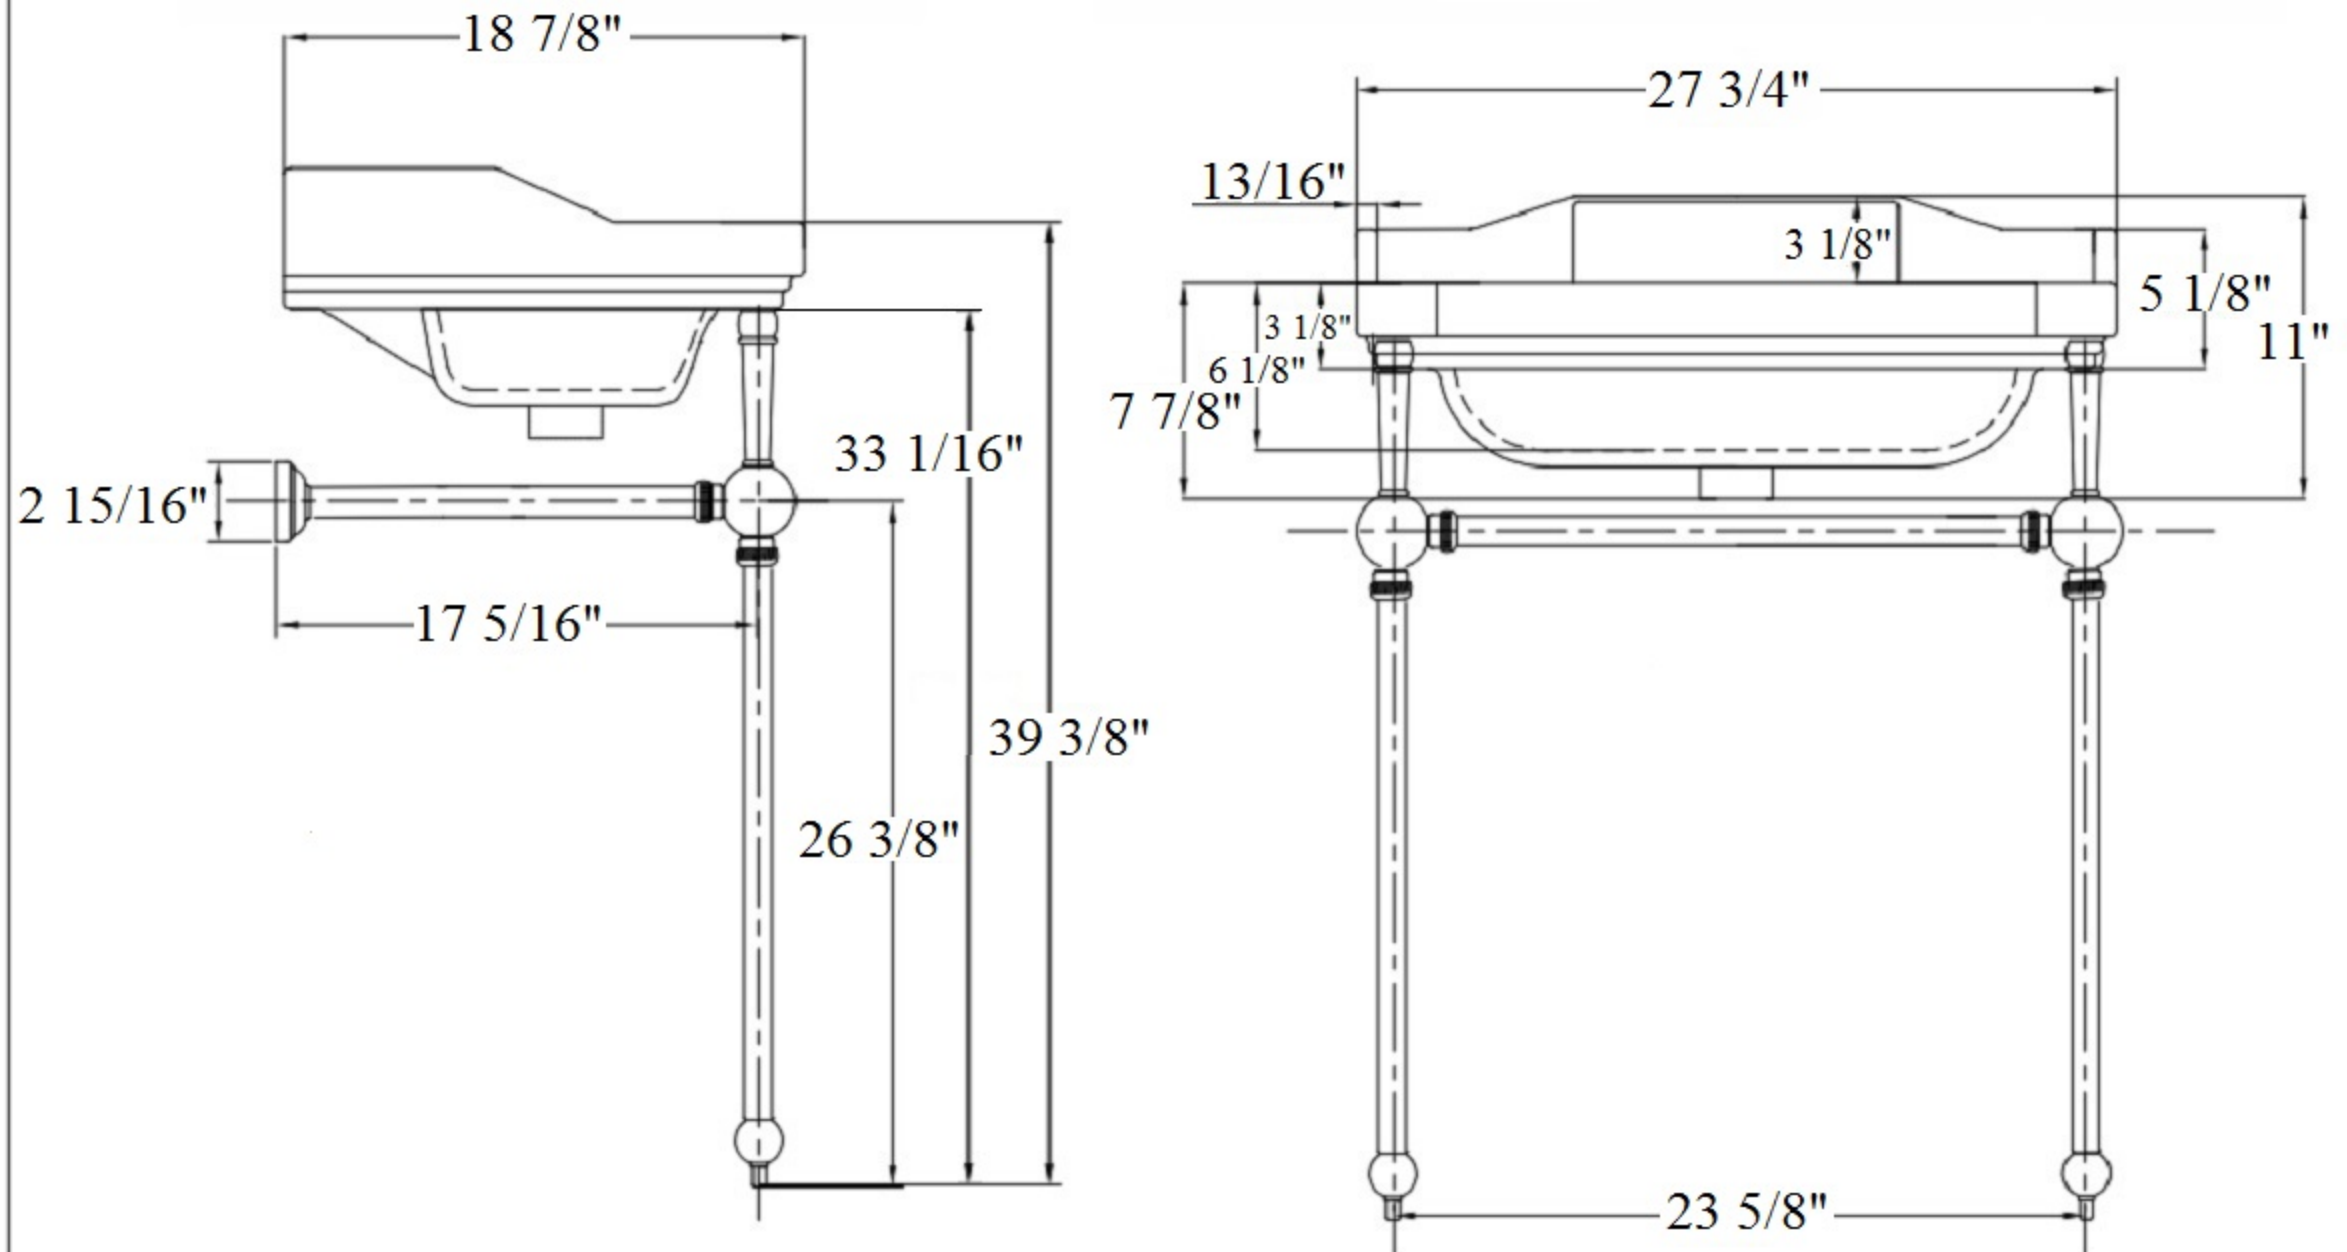

Part#

Description

- | Part# | Description |
|-------|-----------------------------|
| 01 | Top Support |
| 02 | Support Column |
| 03 | Support Ball |
| 04 | Socket Connector |
| 05 | Sink Stand Leg |
| 06 | Finished Nut |
| 07 | Foot Sphere |
| 08 | Foot Tip |
| 10 | Finished Brass Tube 20 7/8" |
| 11 | Sink Stand Horizontal Post |
| 12 | Wall Escutcheon |
| 13 | Rubber O-Ring |
| 14 | Wall Mount Plate |
| 15 | Mounting Screw Kit |
| 16 | Rubber O-Ring |

Please follow example when ordering parts for Wash Stand

- To order part#03 – Support Sphere
 - 990538xx
- Please substitute finish number needed in place of **xx**

Herbeau
L'Art du Sanitaire depuis 1857

0325 - 'Empire' Wash Stand with 0340 'Monarque' Sink

0325 - 'Empire' Metal Wash Stand

*P/N = PART NUMBER