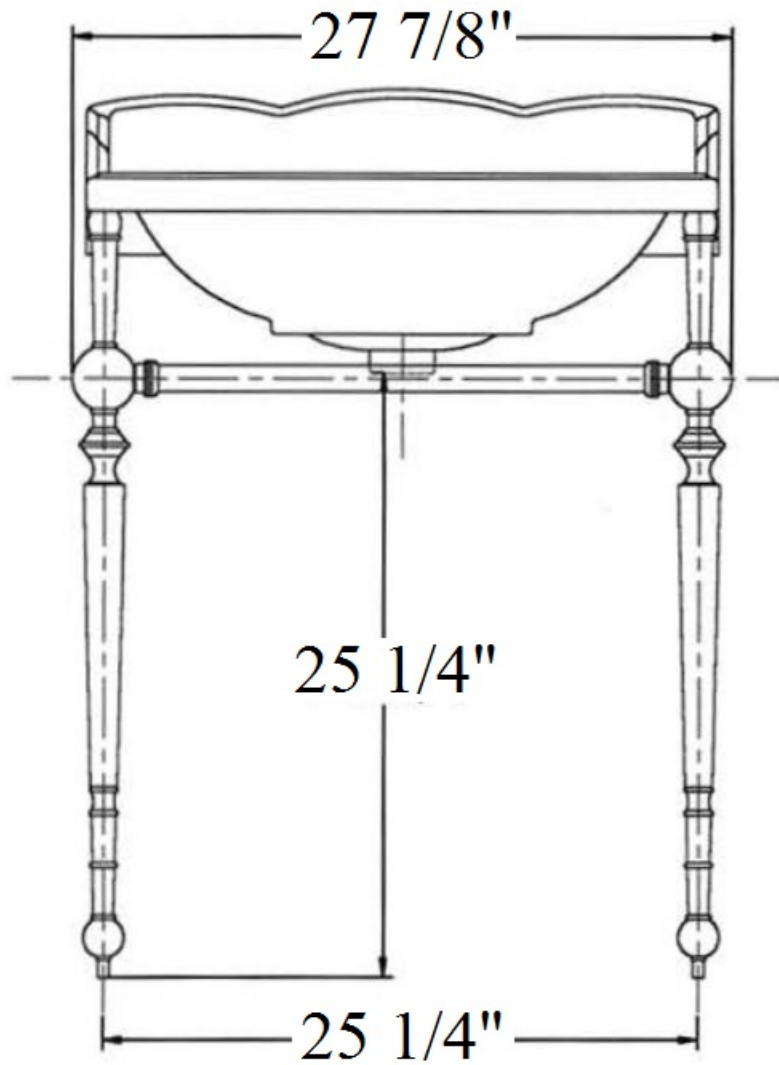

0320 & 0322 'Empire' Washbasin and 'Empire' Washstand

SINGLE HOLE OR 8" C.T.C.

Technical Information

- To be used with **(0322)** Washstand.
- For **(0320)** specify 3-hole 8" C.T.C. standard, (e.g. **0320203**) or single hole special order, (e.g. **0320201**).
- **(0320)** Available in Moustier Polychrome **(01)**, Moustier Bleu **(02)**, Moustier Rose **(03)**, Vieux Rouen **(04)**, Sceau Rose **(05)**, Sceau Bleu **(06)**, Berain Rose **(07)**, Berain Vert **(08)**, Berain Bleu **(09)**, Romantique **(10)**, Rouen Marly **(11)**, White **(20)** and Avesnes **(21)**.
- **(0322)** available in French Weathered Brass **(47)**, Polished Chrome **(48)**, SoliBrass **(49)**, Lacquered Matte Black Nickel **(50)**, Old Gold **(52)**, Old Silver **(53)**, Polished Brass **(55)**, Polished Nickel **(56)**, Brushed Nickel **(57)**, Satin Nickel **(60)**, Antique Lacquered Copper **(67)**, Antique Lacquered Brass **(68)**, Weathered Brass **(70)**, Lacquered Polished Black Nickel **(71)** and Lacquered Polished Copper **(80)**.
- Please See Cleaning Instructions: <http://herbeau.com/CleaningAll.pdf> For Finish Care and Maintenance Information.

Part#

- 01
- 02
- 03
- 04
- 05
- 06
- 07
- 08
- 09
- 10
- 11
- 12
- 13
- 14
- 15
- 16
- 17
- 18
- 19

Description

- Top Support
- Support Column
- Support Sphere
- Middle Support Connection
- Column For Middle Support
- Lower Support Column
- Foot Sphere
- Foot Tip
- Socket Connector
- Center Sphere Connector
- Sphere Button
- Wall Escutcheon
- Finished Brass Tube
- Horizontal Connection
- Single Threaded Finished Tube
- Rubber O-Ring
- Rubber O-Ring
- Mounting Screw Kit
- Wall Mount Plate

0320 and 0322 - 'Empire' Washbasin and 'Empire' Washstand

SINGLE HOLE OR 8" C.T.C.

0320 and 0322 - 'Empire' Washbasin and Washstand

PERIPHERAL DIMENSIONS

0322 - 'Empire' Washstand

*P/N = PART NUMBER

P/N 920026-18 