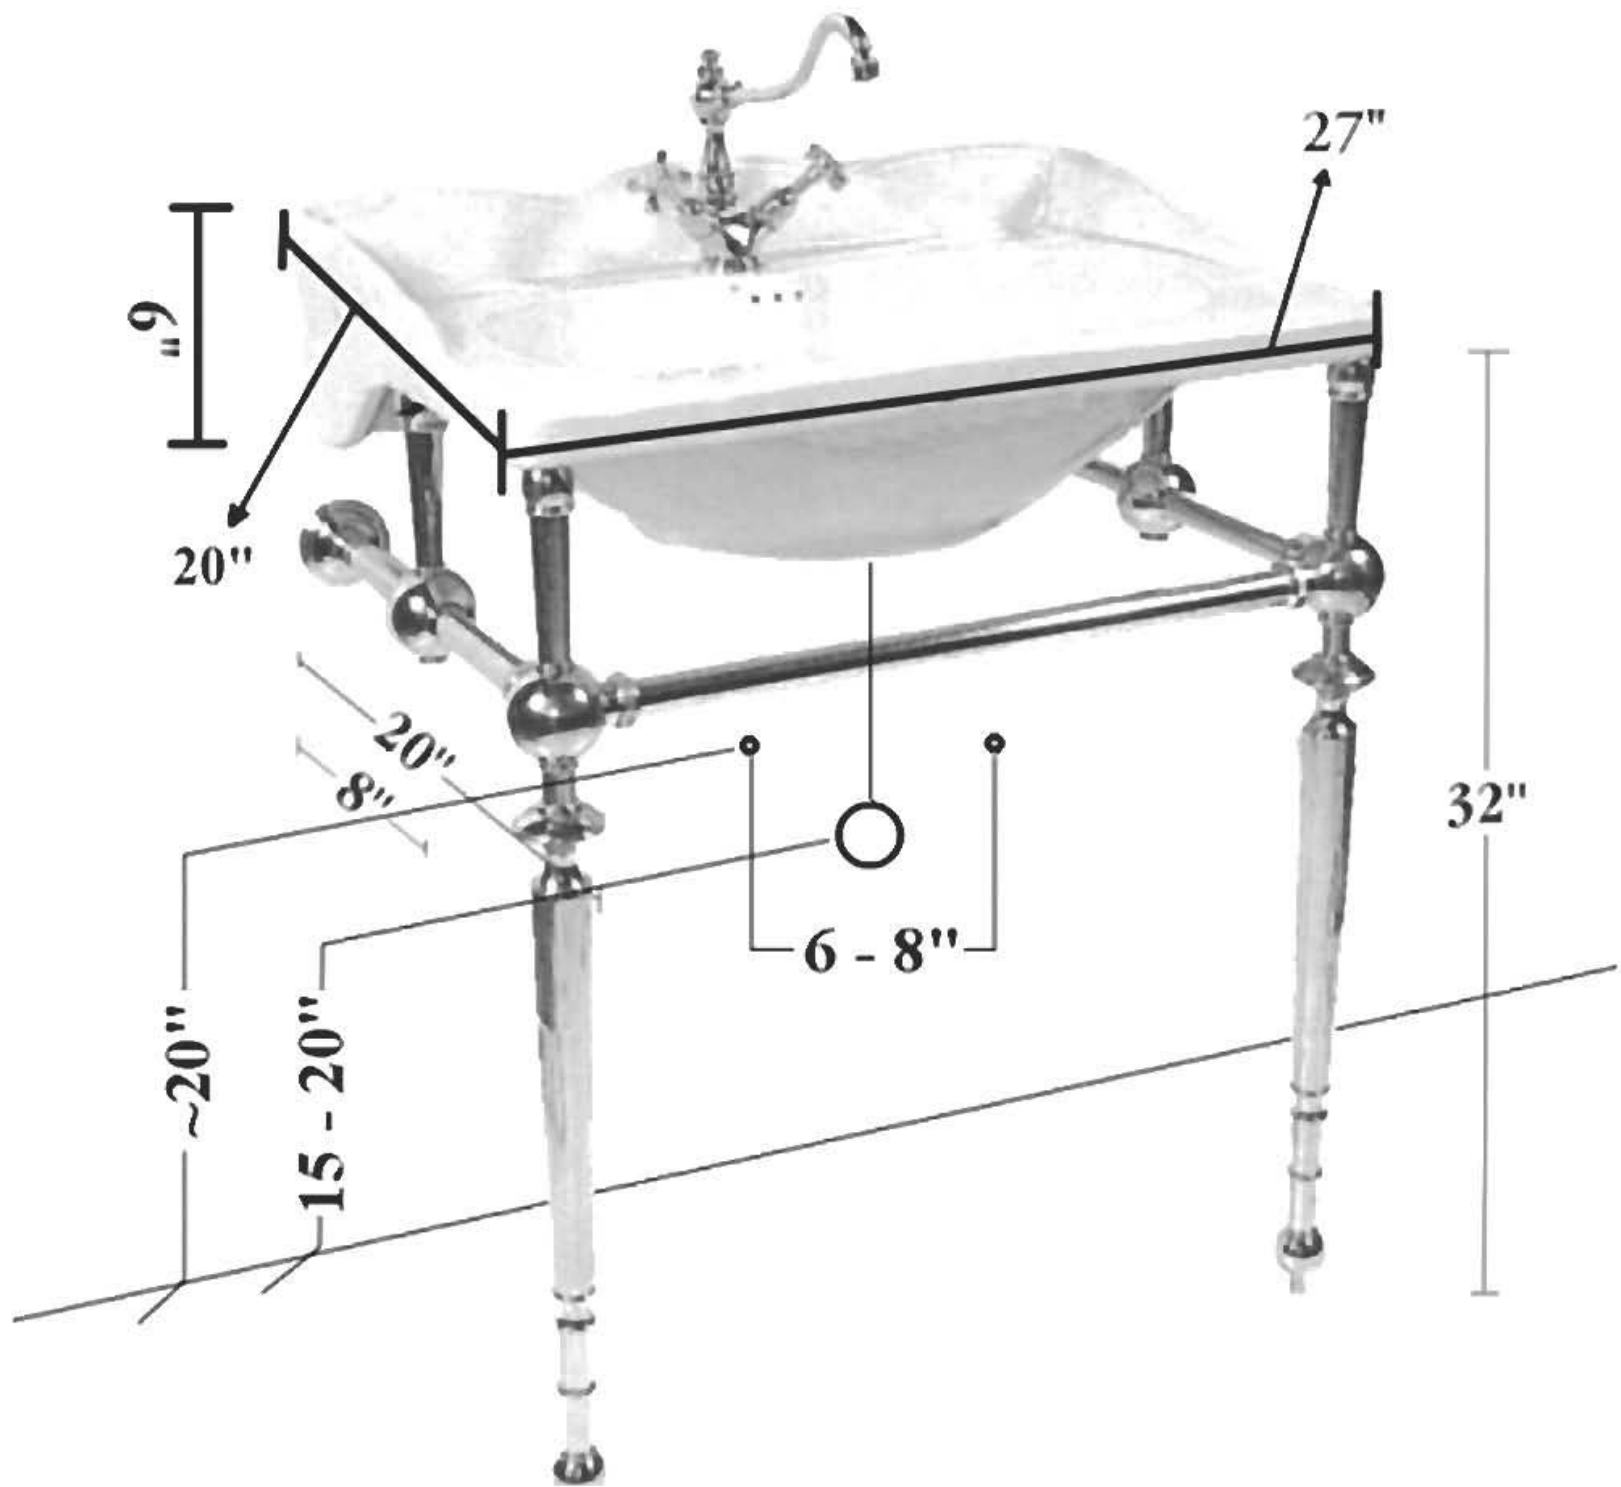

0320 & 0322 'Empire' Washbasin and 'Empire' Washstand

SINGLE HOLE OR 8" C.T.C.

Technical Information

- To be used with **(0322)** Washstand.
- For **(0320)** specify 3-hole 8" C.T.C. standard, (e.g. **0320203**) or single hole special order, (e.g. **0320201**).
- **(0320)** Available in Moustier Polychrome **(01)**, Moustier Bleu **(02)**, Moustier Rose **(03)**, Vieux Rouen **(04)**, Sceau Rose **(05)**, Sceau Bleu **(06)**, Berain Rose **(07)**, Berain Vert **(08)**, Berain Bleu **(09)**, Romantique **(10)**, Rouen Marly **(11)**, White **(20)** and Avesnes **(21)**.
- **(0322)** available in French Weathered Brass **(47)**, Polished Chrome **(48)**, SoliBrass **(49)**, Lacquered Matte Black Nickel **(50)**, Old Gold **(52)**, Old Silver **(53)**, Polished Brass **(55)**, Polished Nickel **(56)**, Brushed Nickel **(57)**, Satin Nickel **(60)**, Antique Lacquered Copper **(67)**, Antique Lacquered Brass **(68)**, Weathered Brass **(70)**, Lacquered Polished Black Nickel **(71)** and Lacquered Polished Copper **(80)**.
- Please See Cleaning Instructions: <http://herbeau.com/CleaningAll.pdf> For Finish Care and Maintenance Information.

Part#

- 01
- 02
- 03
- 04
- 05
- 06
- 07
- 08
- 09
- 10
- 11
- 12
- 13
- 14
- 15
- 16
- 17
- 18
- 19

Description

- Top Support
- Support Column
- Support Sphere
- Middle Support Connection
- Column For Middle Support
- Lower Support Column
- Foot Sphere
- Foot Tip
- Socket Connector
- Center Sphere Connector
- Sphere Button
- Wall Escutcheon
- Finished Brass Tube
- Horizontal Connection
- Single Threaded Finished Tube
- Rubber O-Ring
- Rubber O-Ring
- Mounting Screw Kit
- Wall Mount Plate

0320 and 0322 - 'Empire' Washbasin and 'Empire' Washstand

SINGLE HOLE OR 8" C.T.C.

0320 and 0322 - 'Empire' Washbasin and Washstand

PERIPHERAL DIMENSIONS

0322 - 'Empire' Washstand

*P/N = PART NUMBER

P/N 920026-18 