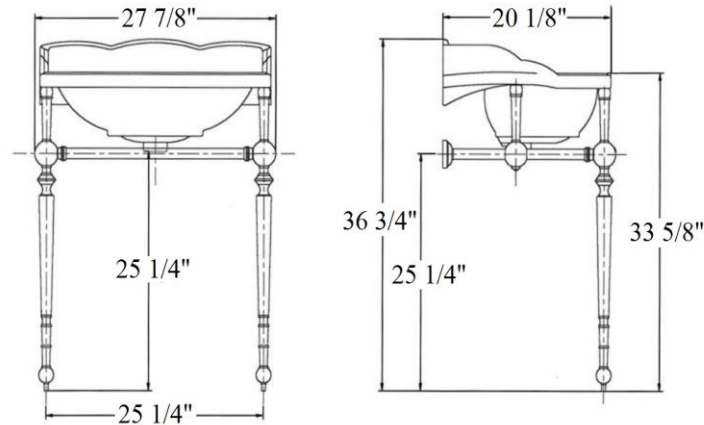

0320 & 0322 'Empire' Washbasin and 'Empire' Washstand

SINGLE HOLE OR 8" C.T.C.

Technical Information

- To be used with **(0322)** Washstand.
- For **(0320)** specify 3-hole 8" C.T.C. standard, (e.g. **0320203**) or single hole special order, (e.g. **0320201**).
- **(0320)** Available in Moustier Polychrome **(01)**, Moustier Bleu **(02)**, Moustier Rose **(03)**, Vieux Rouen **(04)**, Sceau Rose **(05)**, Sceau Bleu **(06)**, Berain Rose **(07)**, Berain Vert **(08)**, Berain Bleu **(09)**, Romantique **(10)**, Rouen Marly **(11)**, White **(20)** and Avesnes **(21)**.
- **(0322)** available in French Weathered Brass **(47)**, Polished Chrome **(48)**, SoliBrass **(49)**, Lacquered Matte Black Nickel **(50)**, Old Gold **(52)**, Old Silver **(53)**, Polished Brass **(55)**, Polished Nickel **(56)**, Brushed Nickel **(57)**, Satin Nickel **(60)**, Antique Lacquered Copper **(67)**, Antique Lacquered Brass **(68)**, Weathered Brass **(70)**, Lacquered Polished Black Nickel **(71)** and Lacquered Polished Copper **(80)**.
- Please See Cleaning Instructions: <http://herbeau.com/CleaningAll.pdf> For Finish Care and Maintenance Information.

Part#

- 01
- 02
- 03
- 04
- 05
- 06
- 07
- 08
- 09
- 10
- 11
- 12
- 13
- 14
- 15
- 16
- 17
- 18
- 19

Description

- Top Support
- Support Column
- Support Sphere
- Middle Support Connection
- Column For Middle Support
- Lower Support Column
- Foot Sphere
- Foot Tip
- Socket Connector
- Center Sphere Connector
- Sphere Button
- Wall Escutcheon
- Finished Brass Tube
- Horizontal Connection
- Single Threaded Finished Tube
- Rubber O-Ring
- Rubber O-Ring
- Mounting Screw Kit
- Wall Mount Plate

0320 and 0322 - 'Empire' Washbasin and 'Empire' Washstand

SINGLE HOLE OR 8" C.T.C.

0320 and 0322 - 'Empire' Washbasin and Washstand

PERIPHERAL DIMENSIONS

0322 - 'Empire' Washstand

*P/N = PART NUMBER

P/N 920026-18 