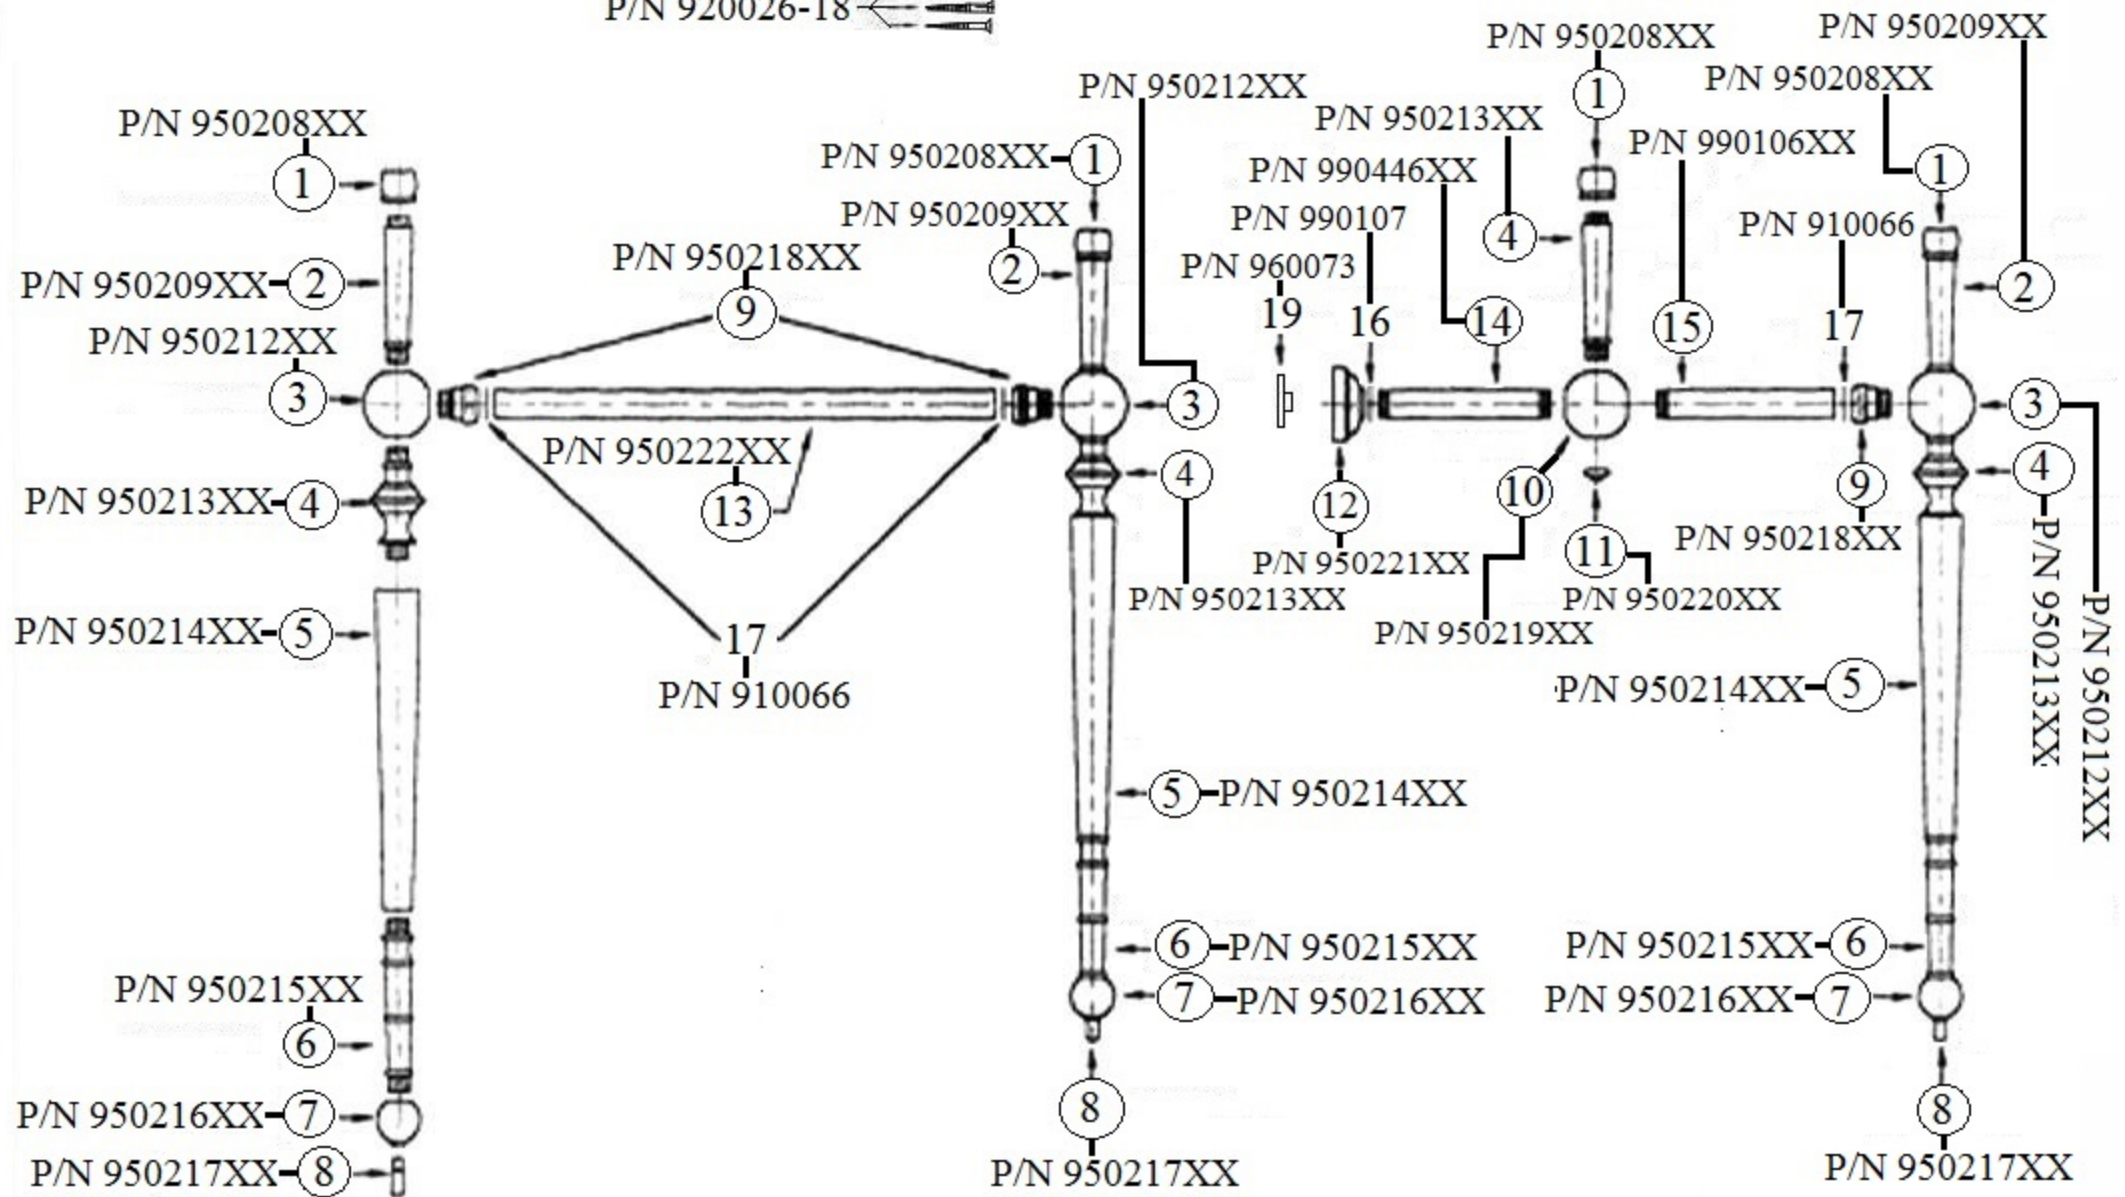

0320 & 0322 'Empire' Washbasin and 'Empire' Washstand

SINGLE HOLE OR 8" C.T.C.

Technical Information

- To be used with **(0322)** Washstand.
- For **(0320)** specify 3-hole 8" C.T.C. standard, (e.g. **0320203**) or single hole special order, (e.g. **0320201**).
- **(0320)** Available in Moustier Polychrome **(01)**, Moustier Bleu **(02)**, Moustier Rose **(03)**, Vieux Rouen **(04)**, Sceau Rose **(05)**, Sceau Bleu **(06)**, Berain Rose **(07)**, Berain Vert **(08)**, Berain Bleu **(09)**, Romantique **(10)**, Rouen Marly **(11)**, White **(20)** and Avesnes **(21)**.
- **(0322)** available in French Weathered Brass **(47)**, Polished Chrome **(48)**, SoliBrass **(49)**, Lacquered Matte Black Nickel **(50)**, Old Gold **(52)**, Old Silver **(53)**, Polished Brass **(55)**, Polished Nickel **(56)**, Brushed Nickel **(57)**, Satin Nickel **(60)**, Antique Lacquered Copper **(67)**, Antique Lacquered Brass **(68)**, Weathered Brass **(70)**, Lacquered Polished Black Nickel **(71)** and Lacquered Polished Copper **(80)**.
- Please See Cleaning Instructions: <http://herbeau.com/CleaningAll.pdf> For Finish Care and Maintenance Information.

Please follow example when ordering parts for Empire Washstand

- To order part#03 – Support Sphere
 - 950212xx
- Please substitute finish number needed in place of **xx**

Herbeau[®]
L'Art du Sanitaire depuis 1857

0320 and 0322 - 'Empire' Washbasin and 'Empire' Washstand

SINGLE HOLE OR 8" C.T.C.

0320 and 0322 - 'Empire' Washbasin and Washstand

PERIPHERAL DIMENSIONS

0322 - 'Empire' Washstand

*P/N = PART NUMBER

P/N 920026-18 

○ = FINISHED PARTS

XX = TWO DIGIT FINISH CODE