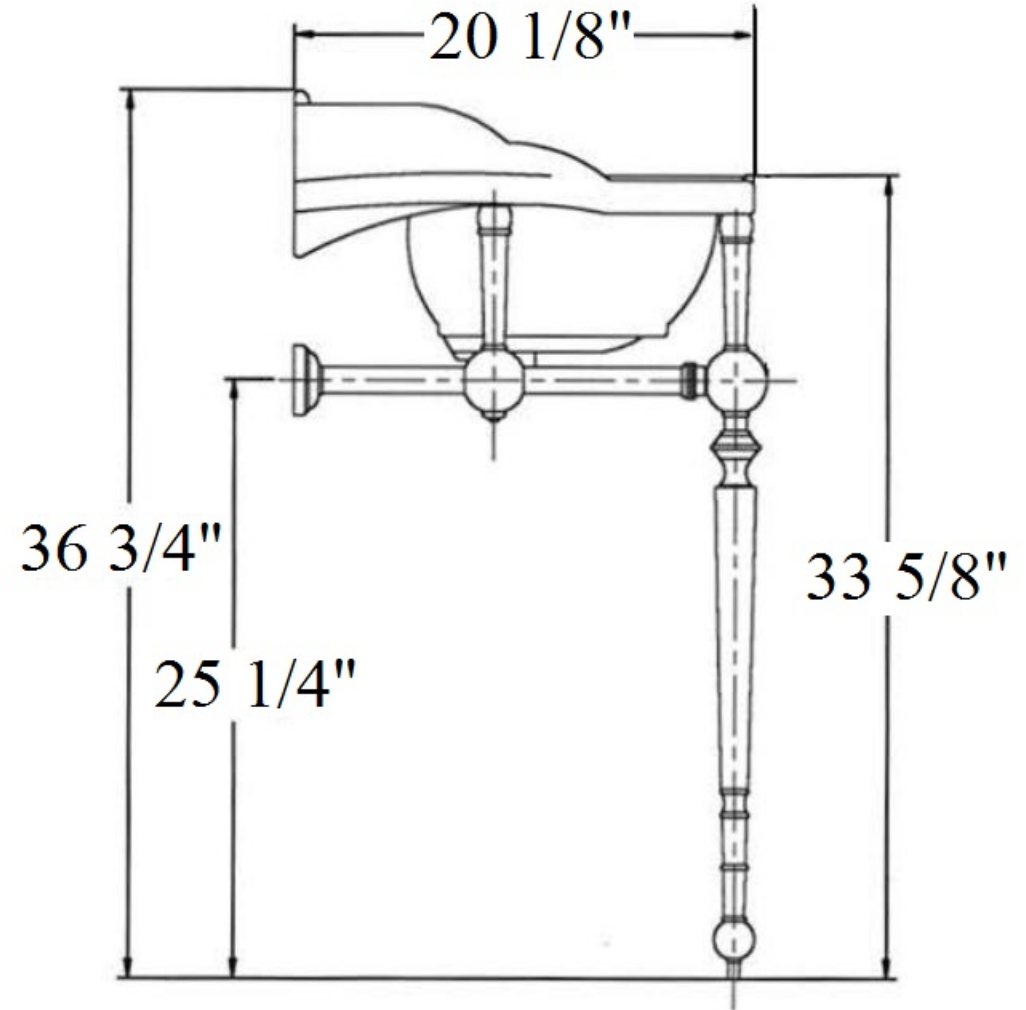

Part#

- 01
- 02
- 03
- 04
- 05
- 06
- 07
- 08
- 09
- 10
- 11
- 12
- 13
- 14
- 15
- 16
- 17
- 18
- 19

Description

- Top Support
- Support Column
- Support Sphere
- Middle Support Connection
- Column For Middle Support
- Lower Support Column
- Foot Sphere
- Foot Tip
- Socket Connector
- Center Sphere Connector
- Sphere Button
- Wall Escutcheon
- Finished Brass Tube
- Horizontal Connection
- Single Threaded Finished Tube
- Rubber O-Ring
- Rubber O-Ring
- Mounting Screw Kit
- Wall Mount Plate

Please follow example when ordering parts for Empire Washstand

- To order part#03 – Support Sphere
 - 950212xx
- Please substitute finish number needed in place of **xx**

Herbeau[®]
L'Art du Sanitaire depuis 1857

0320 and 0322 - 'Empire' Washbasin and 'Empire' Washstand

SINGLE HOLE OR 8" C.T.C.

0320 and 0322 - 'Empire' Washbasin and Washstand

PERIPHERAL DIMENSIONS

0322 - 'Empire' Washstand

*P/N = PART NUMBER

P/N 920026-18 