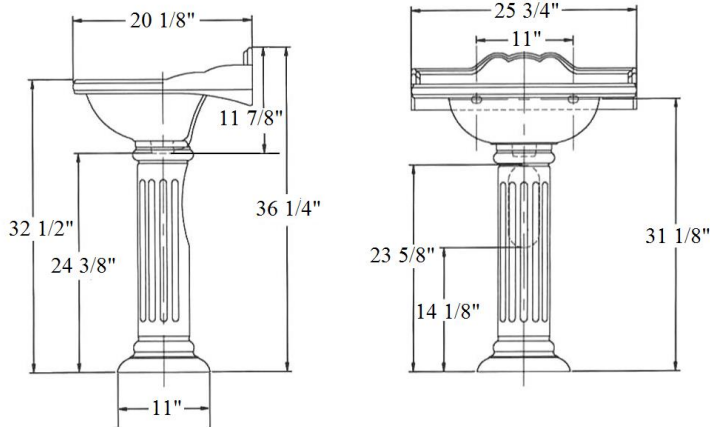

0312 & 0311 'Carla' Pedestal Shown with 'Carla' Washbasin

Part #

Description

01

Mounting Kit

Technical Information

- For **(0311)** Washbasin, specify 3-hole 8" C.T.C. standard, (e.g. **0311203**) or single hole special order, (e.g. **0311201**).
- Both **(0311 & 0312)** available in Moustier Polychrome **(01)**, Moustier Bleu **(02)**, Moustier Rose **(03)**, Vieux Rouen **(04)**, Sceau Rose **(05)**, Sceau Bleu **(06)**, Berain Rose **(07)**, Berain Vert **(08)**, Berain Bleu **(09)**, Romantique **(10)**, Rouen Marly **(11)**, White **(20)** and Avesnes **(21)**.
- Please See Cleaning Instructions:
<http://herbeau.com/CleaningAll.pdf> For Finish Care and Maintenance Information.

Please follow example when ordering parts for 0311 Carla Basin

- To order part#01 – Mounting Kit
 - 920051

Herbeau[®]
 L'Art du Sanitaire depuis 1857

0312 - 'Carla' Pedestal (shown with 0311 'Carla' washbasin)

*P/N = PART NUMBER

1- P/N 920051